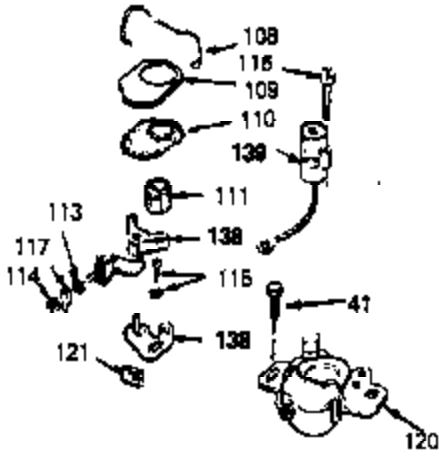

Ref #	Part Number	Qty	Description
67	650128		Screw, 10-24 x 1/2"
68	34690A		* Intake Pipe Gasket
69	33004A		Intake Pipe (Incl. 68)
70	650451		Screw, 1/4-20 x 1"
71	31688A		* Carburetor Gasket
72	6201		Screw, 1/4-28 x 7/8"
73	29752		Lock Nut, 1/4-28
74	610973		Terminal
76	34310		R.P.M. Adjusting Lever
77	33889A		Control Bracket (Incl. 74, 76 & 79)
79	650804		Screw, 10-24 x 9/16"
80A	28942		Screw, 10-32 x 3/8"
80	27793		Conduit Clip
81	34336		Throttle Link
82	33151		Governor Link
83	33890		Extension Spring
86A	30081A		* Exhaust Gasket
87	34265		Fill Tube Gasket
88	650562		Screw, 10-32 x 1/2"
89	35581		Oil Fill Tube
90	35582		Dipstick
91	35499		"O" Ring
92	33895		Air Cleaner Body
93	33896		Air Cleaner Filter
94	33897		Air Cleaner Cover
95	650762		Screw, 10-32 x 1-29/32"
96	650804		Screw, 10-24 x 9/16"
97	33051		* Air Cleaner Gasket
100	30705		Fuel Line
101	26460		Fuel Line Clamp
102	29443		Spring Clip
103	33904B		Fuel Tank (Incl. 100 & 101)
104	28763		Screw, 10-32 x 19/32"
105	34443A		Solid State Ignition
106	650814		Screw, 10-24 x 1"
106A	34080		Flywheel Key Spacer
107	611050		Flywheel
123	650815		Belleville Washer
124	650816		Flywheel Nut
128	34461		Starter Pulley
140	632050A		Carburetor (Incl. 71)
144	33906B		Gasket Set (Incl. items marked *)

ILLUSTRATION SHOWS TYPICAL PARTS ONLY. ORDER BY PART NUMBER. PARTS NOT LISTED ARE SUPPLIED BY OEM.

131C

131B

131

131A

Ref #	Part Number	Qty	Description
17	32610A		Connecting Rod Bolt
54	650561		Screw, 1/4-20 x 5/8"
74	610973		Terminal
127	590343		Starter Rope Ass'y.