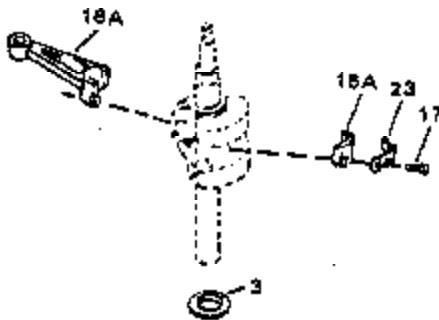

Ref #	Part Number	Qty	Description
67	650128		Screw, 10-24 x 1/2"
68	34690A		* Intake Pipe Gasket
69	33004A		Intake Pipe (Incl. 68)
70	650451		Screw, 1/4-20 x 1"
71	31688A		* Carburetor Gasket
72	6201		Screw, 1/4-28 x 7/8"
73	29752		Lock Nut, 1/4-28
74	610973		Terminal
76	34310		R.P.M. Adjusting Lever
77	33889A		Control Bracket (Incl. 74, 76 & 79)
79	650804		Screw, 10-24 x 9/16"
80A	28942		Screw, 10-32 x 3/8"
80	27793		Conduit Clip
81	34336		Throttle Link
82	33151		Governor Link
83	33890		Extension Spring
86A	30081A		* Exhaust Gasket
87	34265		Fill Tube Gasket
88	650562		Screw, 10-32 x 1/2"
89	35581		Oil Fill Tube
90	35582		Dipstick
91	35499		"O" Ring
92	33895		Air Cleaner Body
93	33896		Air Cleaner Filter
94	33897		Air Cleaner Cover
95	650762		Screw, 10-32 x 1-29/32"
96	650804		Screw, 10-24 x 9/16"
97	33051		* Air Cleaner Gasket
100	30705		Fuel Line
101	26460		Fuel Line Clamp
102	29443		Spring Clip
103	33904B		Fuel Tank (Incl. 100 & 101)
104	28763		Screw, 10-32 x 19/32"
105	34443A		Solid State Ignition
106	650814		Screw, 10-24 x 1"
106A	34080		Flywheel Key Spacer
107	611050		Flywheel
123	650815		Belleville Washer
124	650816		Flywheel Nut
128	34461		Starter Pulley
140	632050A		Carburetor (Incl. 71)
144	33906B		Gasket Set (Incl. items marked *)

ILLUSTRATION SHOWS TYPICAL PARTS ONLY. ORDER BY PART NUMBER. PARTS NOT LISTED ARE SUPPLIED BY OEM.

131C

131B

131

131A

Ref #	Part Number	Qty	Description
17	32610A		Connecting Rod Bolt
54	650561		Screw, 1/4-20 x 5/8"
74	610973		Terminal
127	590343		Starter Rope Ass'y.