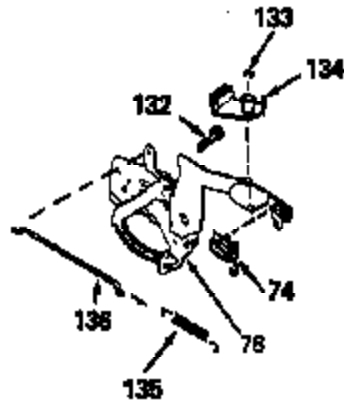

Ref #	Part Number	Qty	Description
67	650128		Screw, 10-24 x 1/2"
68	34690A		* Intake Pipe Gasket
69	33004A		Intake Pipe (Incl. 68)
70	650451		Screw, 1/4-20 x 1"
71	31688A		* Carburetor Gasket
72	6201		Screw, 1/4-28 x 7/8"
73	29752		Lock Nut, 1/4-28
74	610973		Terminal
76	34310		R.P.M. Adjusting Lever
77	33889A		Control Bracket (Incl. 74, 76 & 79)
79	650804		Screw, 10-24 x 9/16"
80A	28942		Screw, 10-32 x 3/8"
80	27793		Conduit Clip
81	34336		Throttle Link
82	33151		Governor Link
83	33890		Extension Spring
86A	30081A		* Exhaust Gasket
87	34265		Fill Tube Gasket
88	650562		Screw, 10-32 x 1/2"
89	35581		Oil Fill Tube
90	35582		Dipstick
91	35499		"O" Ring
92	33895		Air Cleaner Body
93	33896		Air Cleaner Filter
94	33897		Air Cleaner Cover
95	650762		Screw, 10-32 x 1-29/32"
96	650804		Screw, 10-24 x 9/16"
97	33051		* Air Cleaner Gasket
100	30705		Fuel Line
101	26460		Fuel Line Clamp
102	29443		Spring Clip
103	33904B		Fuel Tank (Incl. 100 & 101)
104	28763		Screw, 10-32 x 19/32"
105	34443A		Solid State Ignition
106	650814		Screw, 10-24 x 1"
106A	34080		Flywheel Key Spacer
107	611050		Flywheel
123	650815		Belleville Washer
124	650816		Flywheel Nut
128	34461		Starter Pulley
140	632050A		Carburetor (Incl. 71)
144	33906B		Gasket Set (Incl. items marked *)

ILLUSTRATION SHOWS TYPICAL PARTS ONLY. ORDER BY PART NUMBER. PARTS NOT LISTED ARE SUPPLIED BY OEM.

131C

131B

131

131A

Ref #	Part Number	Qty	Description
17	32610A		Connecting Rod Bolt
54	650561		Screw, 1/4-20 x 5/8"
74	610973		Terminal
127	590343		Starter Rope Ass'y.