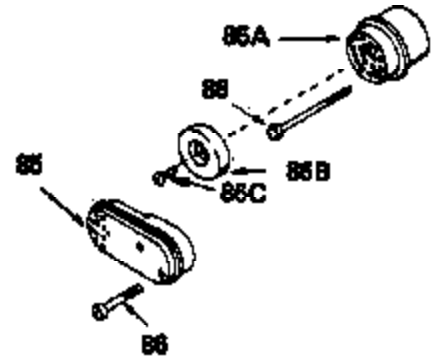

Ref #	Part Number	Qty	Description
67	650128		Screw, 10-24 x 1/2"
68	34690A		* Intake Pipe Gasket
69	33004A		Intake Pipe (Incl. 68)
70	650451		Screw, 1/4-20 x 1"
71	31688A		* Carburetor Gasket
72	6201		Screw, 1/4-28 x 7/8"
73	29752		Lock Nut, 1/4-28
74	610973		Terminal
76	34310		R.P.M. Adjusting Lever
77	33889A		Control Bracket (Incl. 74, 76 & 79)
79	650804		Screw, 10-24 x 9/16"
80A	28942		Screw, 10-32 x 3/8"
80	27793		Conduit Clip
81	34336		Throttle Link
82	33151		Governor Link
83	33890		Extension Spring
86A	30081A		* Exhaust Gasket
87	34265		Fill Tube Gasket
88	650562		Screw, 10-32 x 1/2"
89	35581		Oil Fill Tube
90	35582		Dipstick
91	35499		"O" Ring
92	33895		Air Cleaner Body
93	33896		Air Cleaner Filter
94	33897		Air Cleaner Cover
95	650762		Screw, 10-32 x 1-29/32"
96	650804		Screw, 10-24 x 9/16"
97	33051		* Air Cleaner Gasket
100	30705		Fuel Line
101	26460		Fuel Line Clamp
102	29443		Spring Clip
103	33904B		Fuel Tank (Incl. 100 & 101)
104	28763		Screw, 10-32 x 19/32"
105	34443A		Solid State Ignition
106	650814		Screw, 10-24 x 1"
106A	34080		Flywheel Key Spacer
107	611050		Flywheel
123	650815		Belleville Washer
124	650816		Flywheel Nut
128	34461		Starter Pulley
140	632050A		Carburetor (Incl. 71)
144	33906B		Gasket Set (Incl. items marked *)

ILLUSTRATION SHOWS TYPICAL PARTS ONLY. ORDER BY PART NUMBER. PARTS NOT LISTED ARE SUPPLIED BY OEM.

131C

131B

131

131A

Ref #	Part Number	Qty	Description
17	32610A		Connecting Rod Bolt
54	650561		Screw, 1/4-20 x 5/8"
74	610973		Terminal
127	590343		Starter Rope Ass'y.