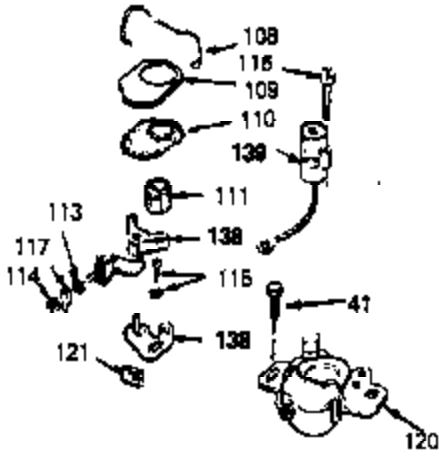

ILLUSTRATION SHOWS TYPICAL PARTS ONLY. ORDER BY PART NUMBER. PARTS NOT LISTED ARE SUPPLIED BY OEM.

131C

131B

131

131A

Ref #	Part Number	Qty	Description
17	32610A		Bolt, Connecting rod
23	32609		Plate, Lock (Used on early production with No. 32610 connecting rod bolt. Donot use with No. 32610A locking type bolt.)
54	650561		Screw, 1/4-20 x 5/8"
55A	33907A		Housing, Blower
74	610973		Terminal Assy. (Use as required)
127	590343		Rope Assy., Starter
128A	33914		Cup (Early production only, not w/650 791)
143			Electric Starter Kit (Supplied by OEM)