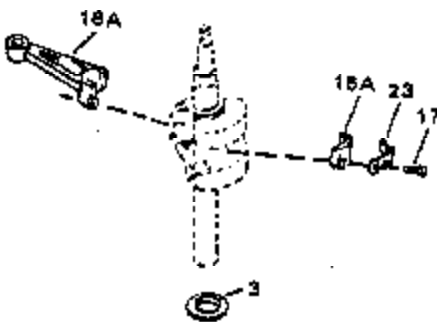

ILLUSTRATION SHOWS TYPICAL PARTS ONLY. ORDER BY PART NUMBER. PARTS NOT LISTED ARE SUPPLIED BY OEM.

131C

131B

131

131A

Ref #	Part Number	Qty	Description
17	32610A		Bolt, Connecting rod
23	32609		Plate, Lock (Used on early production with No. 32610 connecting rod bolt. Donot use with No. 32610A locking type bolt.)
54	650561		Screw, 1/4-20 x 5/8"
55A	33907A		Housing, Blower
74	610973		Terminal Assy. (Use as required)
127	590343		Rope Assy., Starter
128A	33914		Cup (Early production only, not w/650 791)
143			Electric Starter Kit (Supplied by OEM)