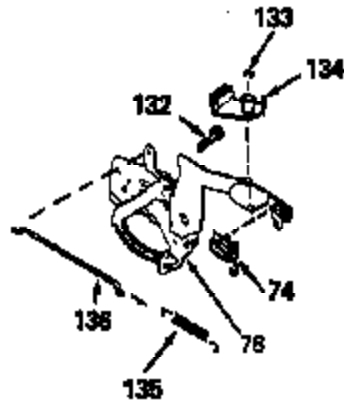

ILLUSTRATION SHOWS TYPICAL PARTS ONLY. ORDER BY PART NUMBER. PARTS NOT LISTED ARE SUPPLIED BY OEM.

131C

131B

131

131A

Ref #	Part Number	Qty	Description
17	32610A		Bolt, Connecting rod
23	32609		Plate, Lock (Used on early production with No. 32610 connecting rod bolt. Donot use with No. 32610A locking type bolt.)
54	650561		Screw, 1/4-20 x 5/8"
55A	33907A		Housing, Blower
74	610973		Terminal Assy. (Use as required)
127	590343		Rope Assy., Starter
128A	33914		Cup (Early production only, not w/650 791)
143			Electric Starter Kit (Supplied by OEM)