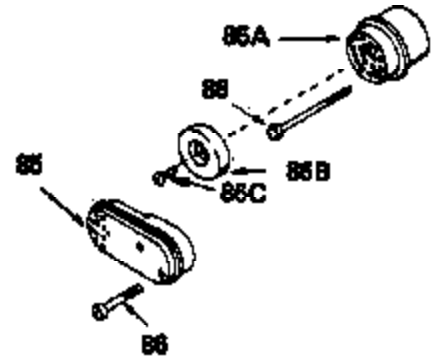

ILLUSTRATION SHOWS TYPICAL PARTS ONLY. ORDER BY PART NUMBER. PARTS NOT LISTED ARE SUPPLIED BY OEM.

131C

131B

131

131A

Ref #	Part Number	Qty	Description
17	32610A		Bolt, Connecting rod
23	32609		Plate, Lock (Used on early production with No. 32610 connecting rod bolt. Donot use with No. 32610A locking type bolt.)
54	650561		Screw, 1/4-20 x 5/8"
55A	33907A		Housing, Blower
74	610973		Terminal Assy. (Use as required)
127	590343		Rope Assy., Starter
128A	33914		Cup (Early production only, not w/650 791)
143			Electric Starter Kit (Supplied by OEM)