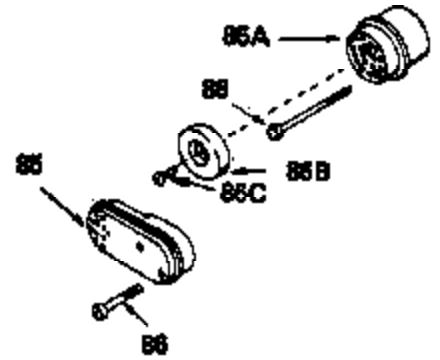

ILLUSTRATION SHOWS TYPICAL PARTS ONLY. ORDER BY PART NUMBER. PARTS NOT LISTED ARE SUPPLIED BY OEM.

Ref #	Part Number	Qty	Description
17	32610A		Connecting Rod Bolt
54	650561		Screw, 1/4-20 x 5/8"
74	610973		Terminal
127	590343		Starter Rope Ass'y.