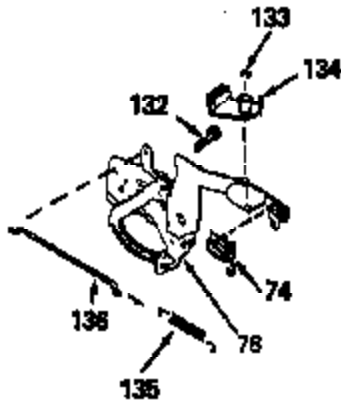

ILLUSTRATION SHOWS TYPICAL PARTS ONLY. ORDER BY PART NUMBER. PARTS NOT LISTED ARE SUPPLIED BY OEM.

Ref #	Part Number	Qty	Description
17	32610A		Connecting Rod Bolt
54	650561		Screw, 1/4-20 x 5/8"
74	610973		Terminal
127	590343		Starter Rope Ass'y.