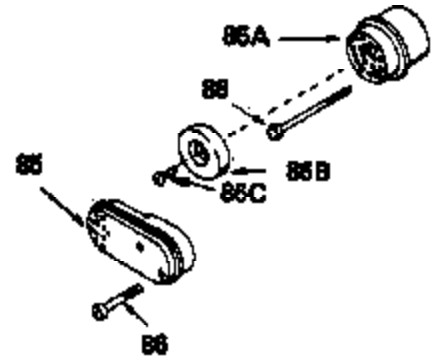

ILLUSTRATION SHOWS TYPICAL PARTS ONLY. ORDER BY PART NUMBER. PARTS NOT LISTED ARE SUPPLIED BY OEM.

Ref #	Part Number	Qty	Description
17	32610A		Bolt, Connecting rod
23	32609		Plate, Lock (Used on early production with No. 32610 connecting rod bolt. Donot use with No. 32610A locking type bolt.)
54	650561		Screw, 1/4-20 x 5/8"
55A	33907A		Housing, Blower
74	610973		Terminal Assy. (Use as required)
127	590343		Rope Assy., Starter
128A	33914		Cup (Early production only, not w/650 791)
143			Electric Starter Kit (Supplied by OEM)