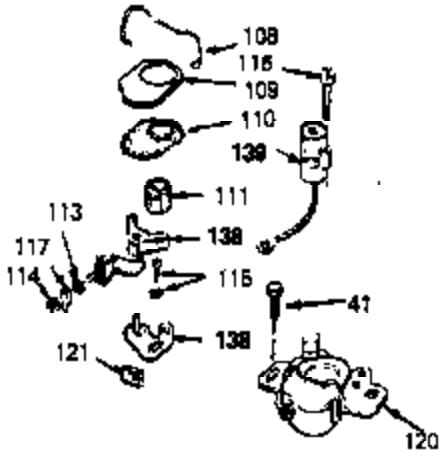

ILLUSTRATION SHOWS TYPICAL PARTS ONLY. ORDER BY PART NUMBER. PARTS NOT LISTED ARE SUPPLIED BY OEM.

Ref #	Part Number	Qty	Description
17	32610A		Bolt, Connecting rod
23	32609		Plate, Lock (Used on early production with No. 32610 connecting rod bolt. Donot use with No. 32610A locking type bolt.)
54	650561		Screw, 1/4-20 x 5/8"
55A	33907A		Housing, Blower
74	610973		Terminal Assy. (Use as required)
127	590343		Rope Assy., Starter
128A	33914		Cup (Early production only, not w/650 791)
143			Electric Starter Kit (Supplied by OEM)