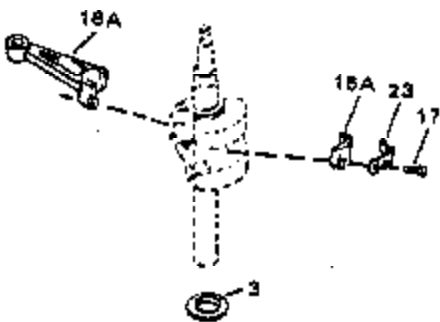

ILLUSTRATION SHOWS TYPICAL PARTS ONLY. ORDER BY PART NUMBER. PARTS NOT LISTED ARE SUPPLIED BY OEM.

Ref #	Part Number	Qty	Description
17	32610A		Bolt, Connecting rod
23	32609		Plate, Lock (Used on early production with No. 32610 connecting rod bolt. Donot use with No. 32610A locking type bolt.)
54	650561		Screw, 1/4-20 x 5/8"
74	610973		Terminal Assy. (Use as required)
128A	33914		Cup (Early production only, not w/650 791)
143			Electric Starter Kit (Supplied by OEM )