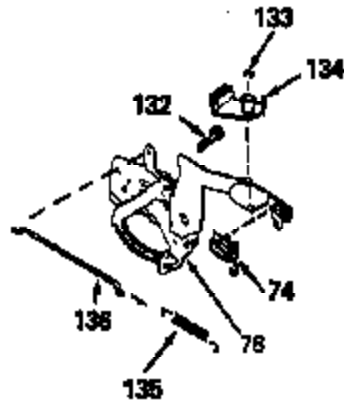

ILLUSTRATION SHOWS TYPICAL PARTS ONLY. ORDER BY PART NUMBER. PARTS NOT LISTED ARE SUPPLIED BY OEM.

Ref #	Part Number	Qty	Description
17	32610A		Bolt, Connecting rod
23	32609		Plate, Lock (Used on early production with No. 32610 connecting rod bolt. Donot use with No. 32610A locking type bolt.)
54	650561		Screw, 1/4-20 x 5/8"
74	610973		Terminal Assy. (Use as required)
128A	33914		Cup (Early production only, not w/650 791)
143			Electric Starter Kit (Supplied by OEM )