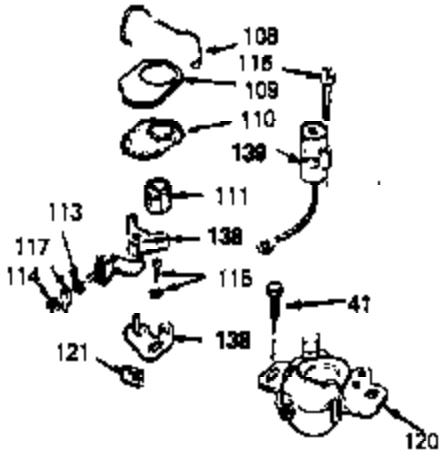

Ref #	Part Number	Qty	Description
17	32610A		Bolt, Connecting rod
23	32609		Plate, Lock (Used on early production with No. 32610 connecting rod bolt. Donot use with No. 32610A locking type bolt.)
54	650561		Screw, 1/4-20 x 5/8"
74	610973		Terminal Assy. (Use as required)
128A	33914		Cup (Early production only, not w/650 791)
143			Electric Starter Kit (Supplied by OEM )