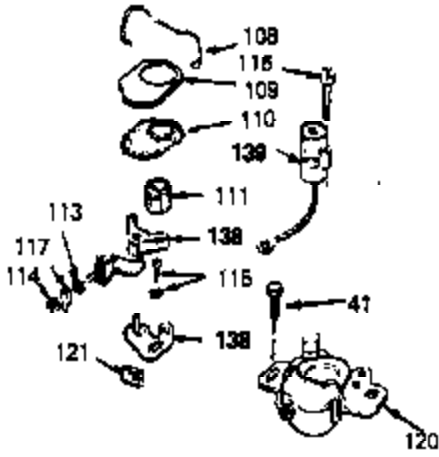

ILLUSTRATION SHOWS TYPICAL PARTS ONLY. ORDER BY PART NUMBER. PARTS NOT LISTED ARE SUPPLIED BY OEM.

Ref #	Part Number	Qty	Description
17	32610A		Connecting Rod Bolt
54	650561		Screw, 1/4-20 x 5/8"
78	35015B		S.E. Brake Bracket
131A	34984		Pulley Retainer
131B	34985		Rope Stop & Staple (Incl. 131C)
131C	35025		Stop Retainer Staple
131	34983		Starter Pulley
132	650837		Screw, 10-32 x 1/4"
133	32309		Retaining Ring
134	34968		Brake Lever
135	34965		Extension Spring
136	34966		Control Link