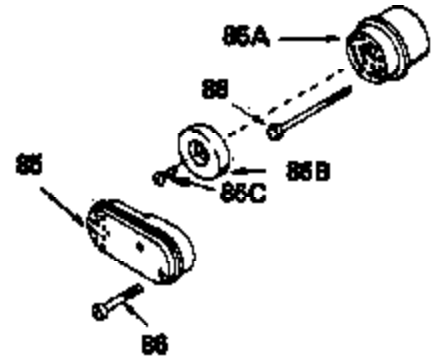

ILLUSTRATION SHOWS TYPICAL PARTS ONLY. ORDER BY PART NUMBER. PARTS NOT LISTED ARE SUPPLIED BY OEM.

Ref #	Part Number	Qty	Description
17	32610A		Connecting Rod Bolt
54	650561		Screw, 1/4-20 x 5/8"
78	35015B		S.E. Brake Bracket
131A	34984		Pulley Retainer
131B	34985		Rope Stop & Staple (Incl. 131C)
131C	35025		Stop Retainer Staple
131	34983		Starter Pulley
132	650837		Screw, 10-32 x 1/4"
133	32309		Retaining Ring
134	34968		Brake Lever
135	34965		Extension Spring
136	34966		Control Link