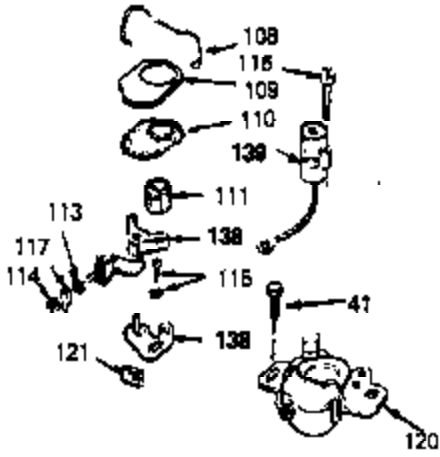

Ref #	Part Number	Qty	Description
17	32610A		Bolt, Connecting rod
23	32609		Plate, Lock (Used on early production with No. 32610 connecting rod bolt. Donot use with No. 32610A locking type bolt.)
54	650561		Screw, 1/4-20 x 5/8"
74	610973		Terminal Assy. (Use as required)
78	35015A		Bracket Assy., S.E. brake
128A	33914		Cup (Early production only, not w/650 791)
131A	34984		Retainer, Pulley
131B	34985		Rope Stop & Staple (Incl. 131C)
131B	35026		Coupling (Incl. 131C)(Not used on All Specs.)
131C	35025		Staple, Rope retainer
131	34983		Pulley Assy., Starter
132	650837		Screw, 10-32 x 1/4"
133	32309		Ring, Retaining
134	34968		Lever, Brake
135	34965		Spring, Extension
136	34966		Link, Control
143			Electric Starter Kit (Supplied by OEM)