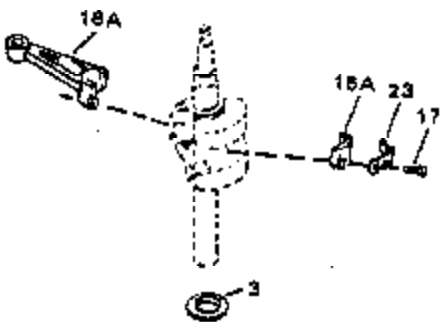

Ref #	Part Number	Qty	Description
17	32610A		Bolt, Connecting rod
23	32609		Plate, Lock (Used on early production with No. 32610 connecting rod bolt. Donot use with No. 32610A locking type bolt.)
54	650561		Screw, 1/4-20 x 5/8"
74	610973		Terminal Assy. (Use as required)
78	35015A		Bracket Assy., S.E. brake
128A	33914		Cup (Early production only, not w/650 791)
131A	34984		Retainer, Pulley
131B	34985		Rope Stop & Staple (Incl. 131C)
131B	35026		Coupling (Incl. 131C)(Not used on All Specs.)
131C	35025		Staple, Rope retainer
131	34983		Pulley Assy., Starter
132	650837		Screw, 10-32 x 1/4"
133	32309		Ring, Retaining
134	34968		Lever, Brake
135	34965		Spring, Extension
136	34966		Link, Control
143			Electric Starter Kit (Supplied by OEM)