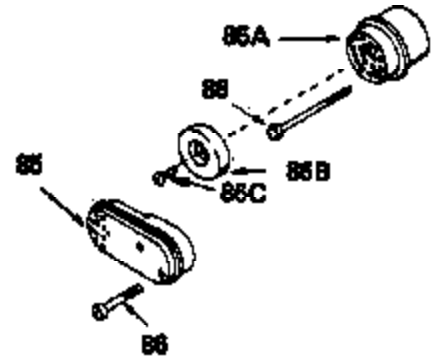

Ref #	Part Number	Qty	Description
17	32610A		Bolt, Connecting rod
23	32609		Plate, Lock (Used on early production with No. 32610 connecting rod bolt. Donot use with No. 32610A locking type bolt.)
54	650561		Screw, 1/4-20 x 5/8"
74	610973		Terminal Assy. (Use as required)
78	35015A		Bracket Assy., S.E. brake
128A	33914		Cup (Early production only, not w/650 791)
131A	34984		Retainer, Pulley
131B	34985		Rope Stop & Staple (Incl. 131C)
131B	35026		Coupling (Incl. 131C)(Not used on All Specs.)
131C	35025		Staple, Rope retainer
131	34983		Pulley Assy., Starter
132	650837		Screw, 10-32 x 1/4"
133	32309		Ring, Retaining
134	34968		Lever, Brake
135	34965		Spring, Extension
136	34966		Link, Control
143			Electric Starter Kit (Supplied by OEM)