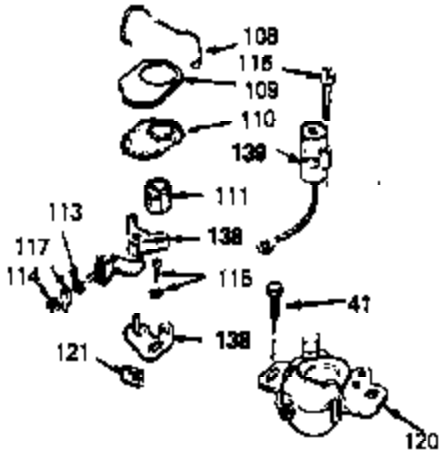

Ref #	Part Number	Qty	Description
144	33906A		* Gasket Set (Incl. items marked *)

ILLUSTRATION SHOWS TYPICAL PARTS ONLY. ORDER BY PART NUMBER. PARTS NOT LISTED ARE SUPPLIED BY OEM.

Ref #	Part Number	Qty	Description
17	32610A		Bolt, Connecting rod
23	32609		Plate, Lock (Used on early production with No. 32610 connecting rod bolt. Donot use with No. 32610A locking type bolt.)
54	650561		Screw, 1/4-20 x 5/8"
74	610973		Terminal Assy. (Use as required)
85A	27181B		Muffler
86	650795		Screw, 1/4-20 x 2-1/4"
86C	650760		Screw, 8/32 x 3/8"
86B	32431		Cover, Muffler
128A	33914		Cup (Early production only, not w/650 791)
143			Electric Starter Kit (Supplied by OEM)