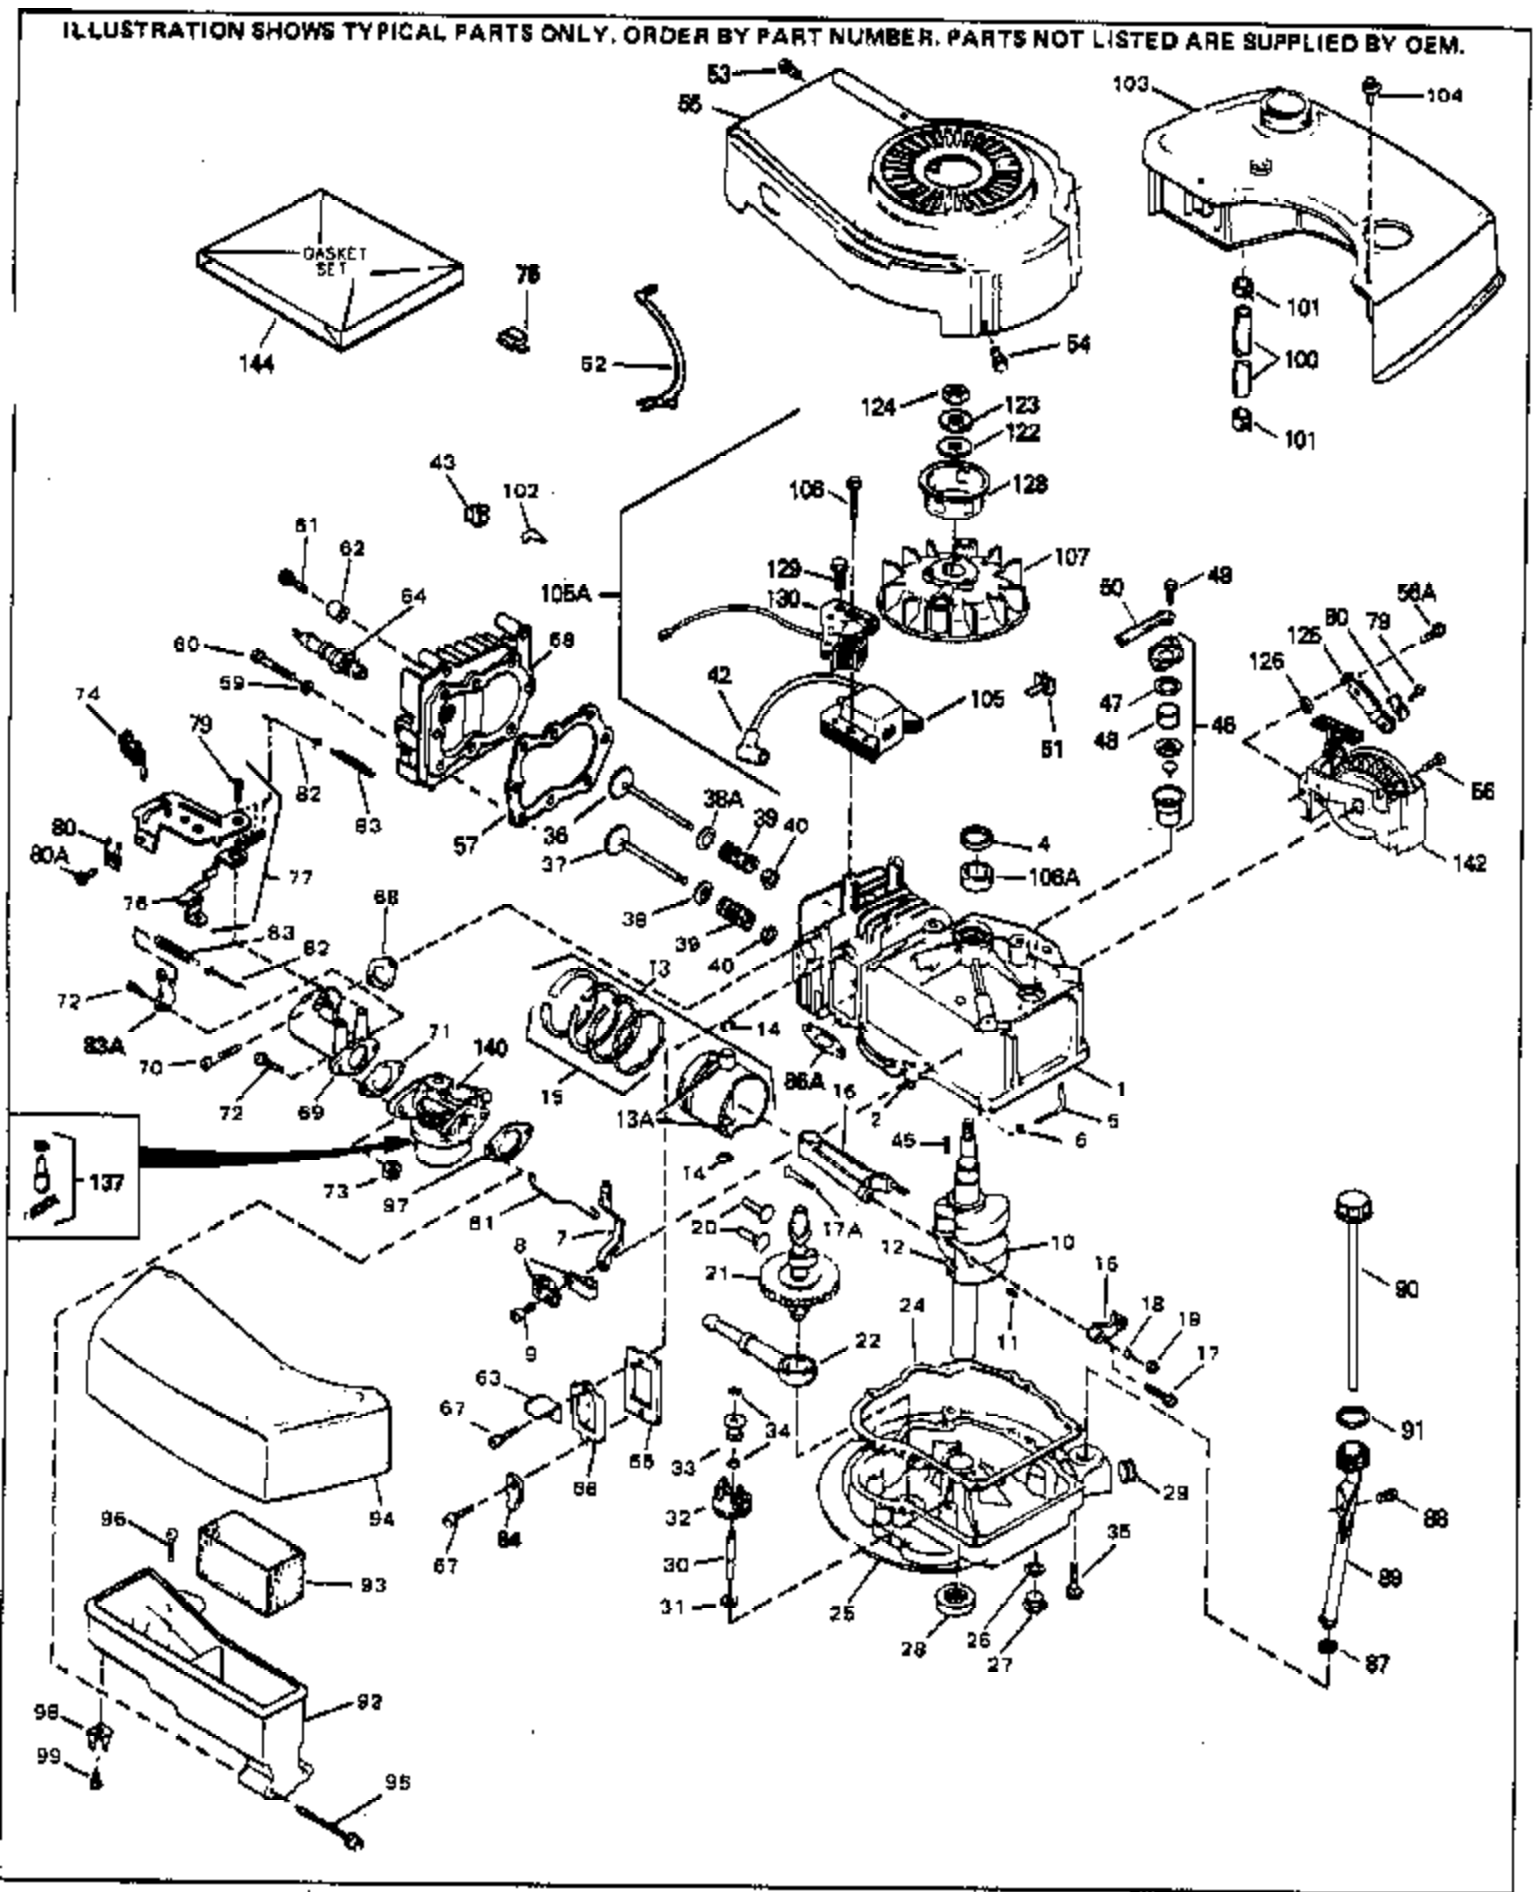

ILLUSTRATION SHOWS TYPICAL PARTS ONLY. ORDER BY PART NUMBER. PARTS NOT LISTED ARE SUPPLIED BY OEM.