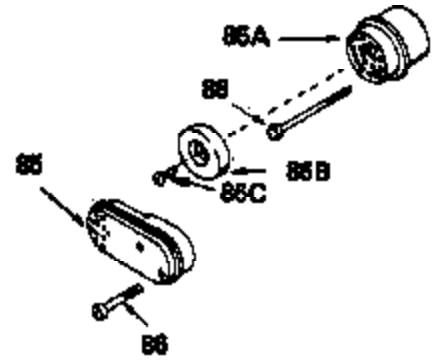

Ref #	Part Number	Qty	Description
144	33906A		* Gasket Set (Incl. items marked *)

ILLUSTRATION SHOWS TYPICAL PARTS ONLY. ORDER BY PART NUMBER. PARTS NOT LISTED ARE SUPPLIED BY OEM.

Ref #	Part Number	Qty	Description
17	32610A		Bolt, Connecting rod
23	32609		Plate, Lock (Used on early production with No. 32610 connecting rod bolt. Donot use with No. 32610A locking type bolt.)
54	650561		Screw, 1/4-20 x 5/8"
74	610973		Terminal Assy. (Use as required)
85A	27181B		Muffler
86	650795		Screw, 1/4-20 x 2-1/4"
86C	650760		Screw, 8/32 x 3/8"
86B	32431		Cover, Muffler
128A	33914		Cup (Early production only, not w/650 791)
143			Electric Starter Kit (Supplied by OEM)