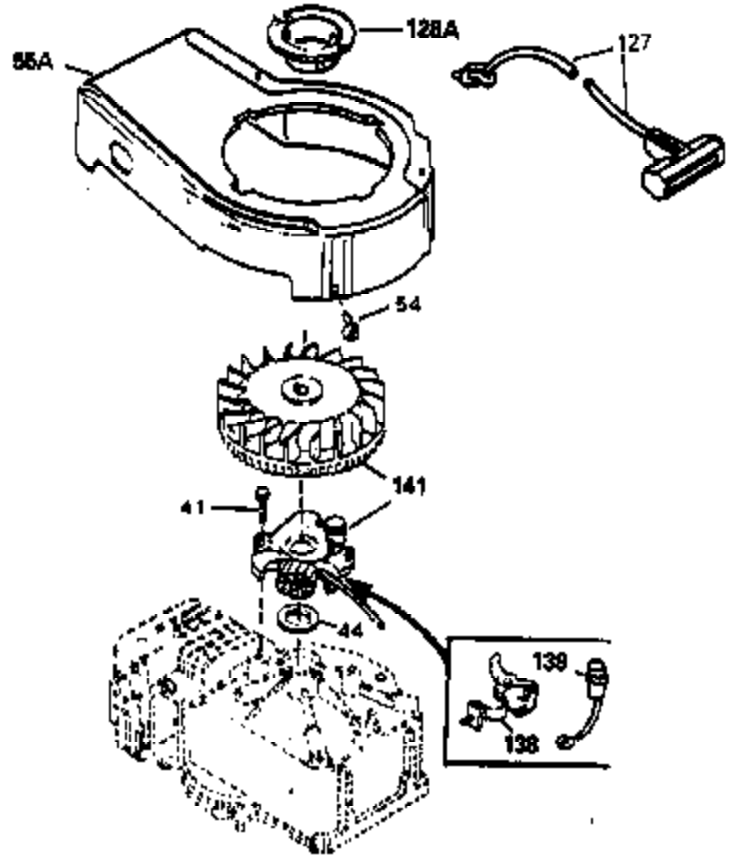

Ref #	Part Number	Qty	Description
144	33906A		* Gasket Set (Incl. items marked *)

ILLUSTRATION SHOWS TYPICAL PARTS ONLY. ORDER BY PART NUMBER. PARTS NOT LISTED ARE SUPPLIED BY OEM.

Ref #	Part Number	Qty	Description
17	32610A		Bolt, Connecting rod
23	32609		Plate, Lock (Used on early production with No. 32610 connecting rod bolt. Donot use with No. 32610A locking type bolt.)
54	650561		Screw, 1/4-20 x 5/8"
74	610973		Terminal Assy. (Use as required)
85A	27181B		Muffler
86	650795		Screw, 1/4-20 x 2-1/4"
86C	650760		Screw, 8/32 x 3/8"
86B	32431		Cover, Muffler
128A	33914		Cup (Early production only, not w/650 791)
143			Electric Starter Kit (Supplied by OEM)