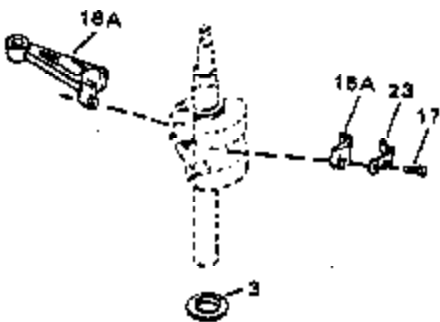

Ref #	Part Number	Qty	Description
144	33906A		* Gasket Set (Incl. items marked *)

ILLUSTRATION SHOWS TYPICAL PARTS ONLY. ORDER BY PART NUMBER. PARTS NOT LISTED ARE SUPPLIED BY OEM.

Ref #	Part Number	Qty	Description
17	32610A		Bolt, Connecting rod
23	32609		Plate, Lock (Used on early production with No. 32610 connecting rod bolt. Donot use with No. 32610A locking type bolt.)
54	650561		Screw, 1/4-20 x 5/8"
74	610973		Terminal Assy. (Use as required)
85A	27181B		Muffler
86	650795		Screw, 1/4-20 x 2-1/4"
86C	650760		Screw, 8/32 x 3/8"
86B	32431		Cover, Muffler
128A	33914		Cup (Early production only, not w/650 791)
143			Electric Starter Kit (Supplied by OEM)