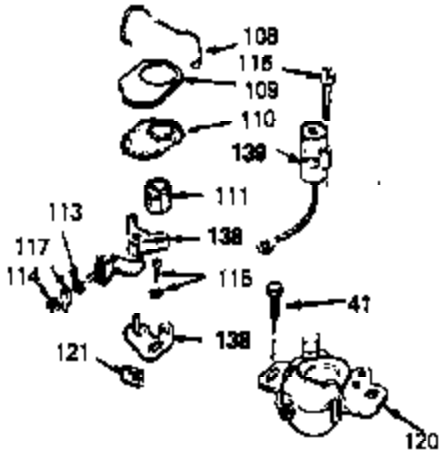

Ref #	Part Number	Qty	Description
17	32610A		Bolt, Connecting rod
23	32609		Plate, Lock (Used on early production with No. 32610 connecting rod bolt. Donot use with No. 32610A locking type bolt.)
41	650489		Screw, 1/4-20 x 5/8"
44	33876		Gasket, Stator
54	650561		Screw, 1/4-20 x 5/8"
74	610973		Terminal Assy. (Use as required)
108	30551		Spring, Breaker box cover
109	610947		Cover, Dust
110	610955		Gasket, Stator cover
111	30992		Cam, Breaker
113	610385		Washer
114	610408		Nut
115	29181		Breaker Fastening Screw & Washer
116	610593		Screw, Condenser fastening
117	33356		Terminal, Ground
120	611006		Stator (Incl.108, 113 thru 117, 121,1 38,139)
121	30549		Felt, Cam wiper
128A	33914		Cup (Early production only, not w/650 791)
138	30547A		Contact Assy., Breaker
139	30548B		Condenser
143			Electric Starter Kit (Supplied by OEM)