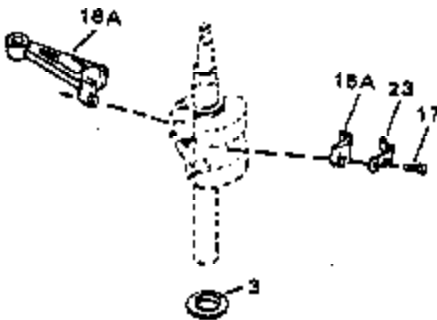

ILLUSTRATION SHOWS TYPICAL PARTS ONLY. ORDER BY PART NUMBER. PARTS NOT LISTED ARE SUPPLIED BY OEM.

Ref #	Part Number	Qty	Description
17	32610A		Bolt, Connecting rod
23	32609		Plate, Lock (Used on early production with No. 32610 connecting rod bolt. Donot use with No. 32610A locking type bolt.)
41	650489		Screw, 1/4-20 x 5/8"
44	33876		Gasket, Stator
54	650561		Screw, 1/4-20 x 5/8"
74	610973		Terminal Assy. (Use as required)
108	30551		Spring, Breaker box cover
109	610947		Cover, Dust
110	610955		Gasket, Stator cover
111	30992		Cam, Breaker
113	610385		Washer
114	610408		Nut
115	29181		Breaker Fastening Screw & Washer
116	610593		Screw, Condenser fastening
117	33356		Terminal, Ground
120	611006		Stator (Incl.108, 113 thru 117, 121,1 38,139)
121	30549		Felt, Cam wiper
128A	33914		Cup (Early production only, not w/650 791)
138	30547A		Contact Assy., Breaker
139	30548B		Condenser
143			Electric Starter Kit (Supplied by OEM)