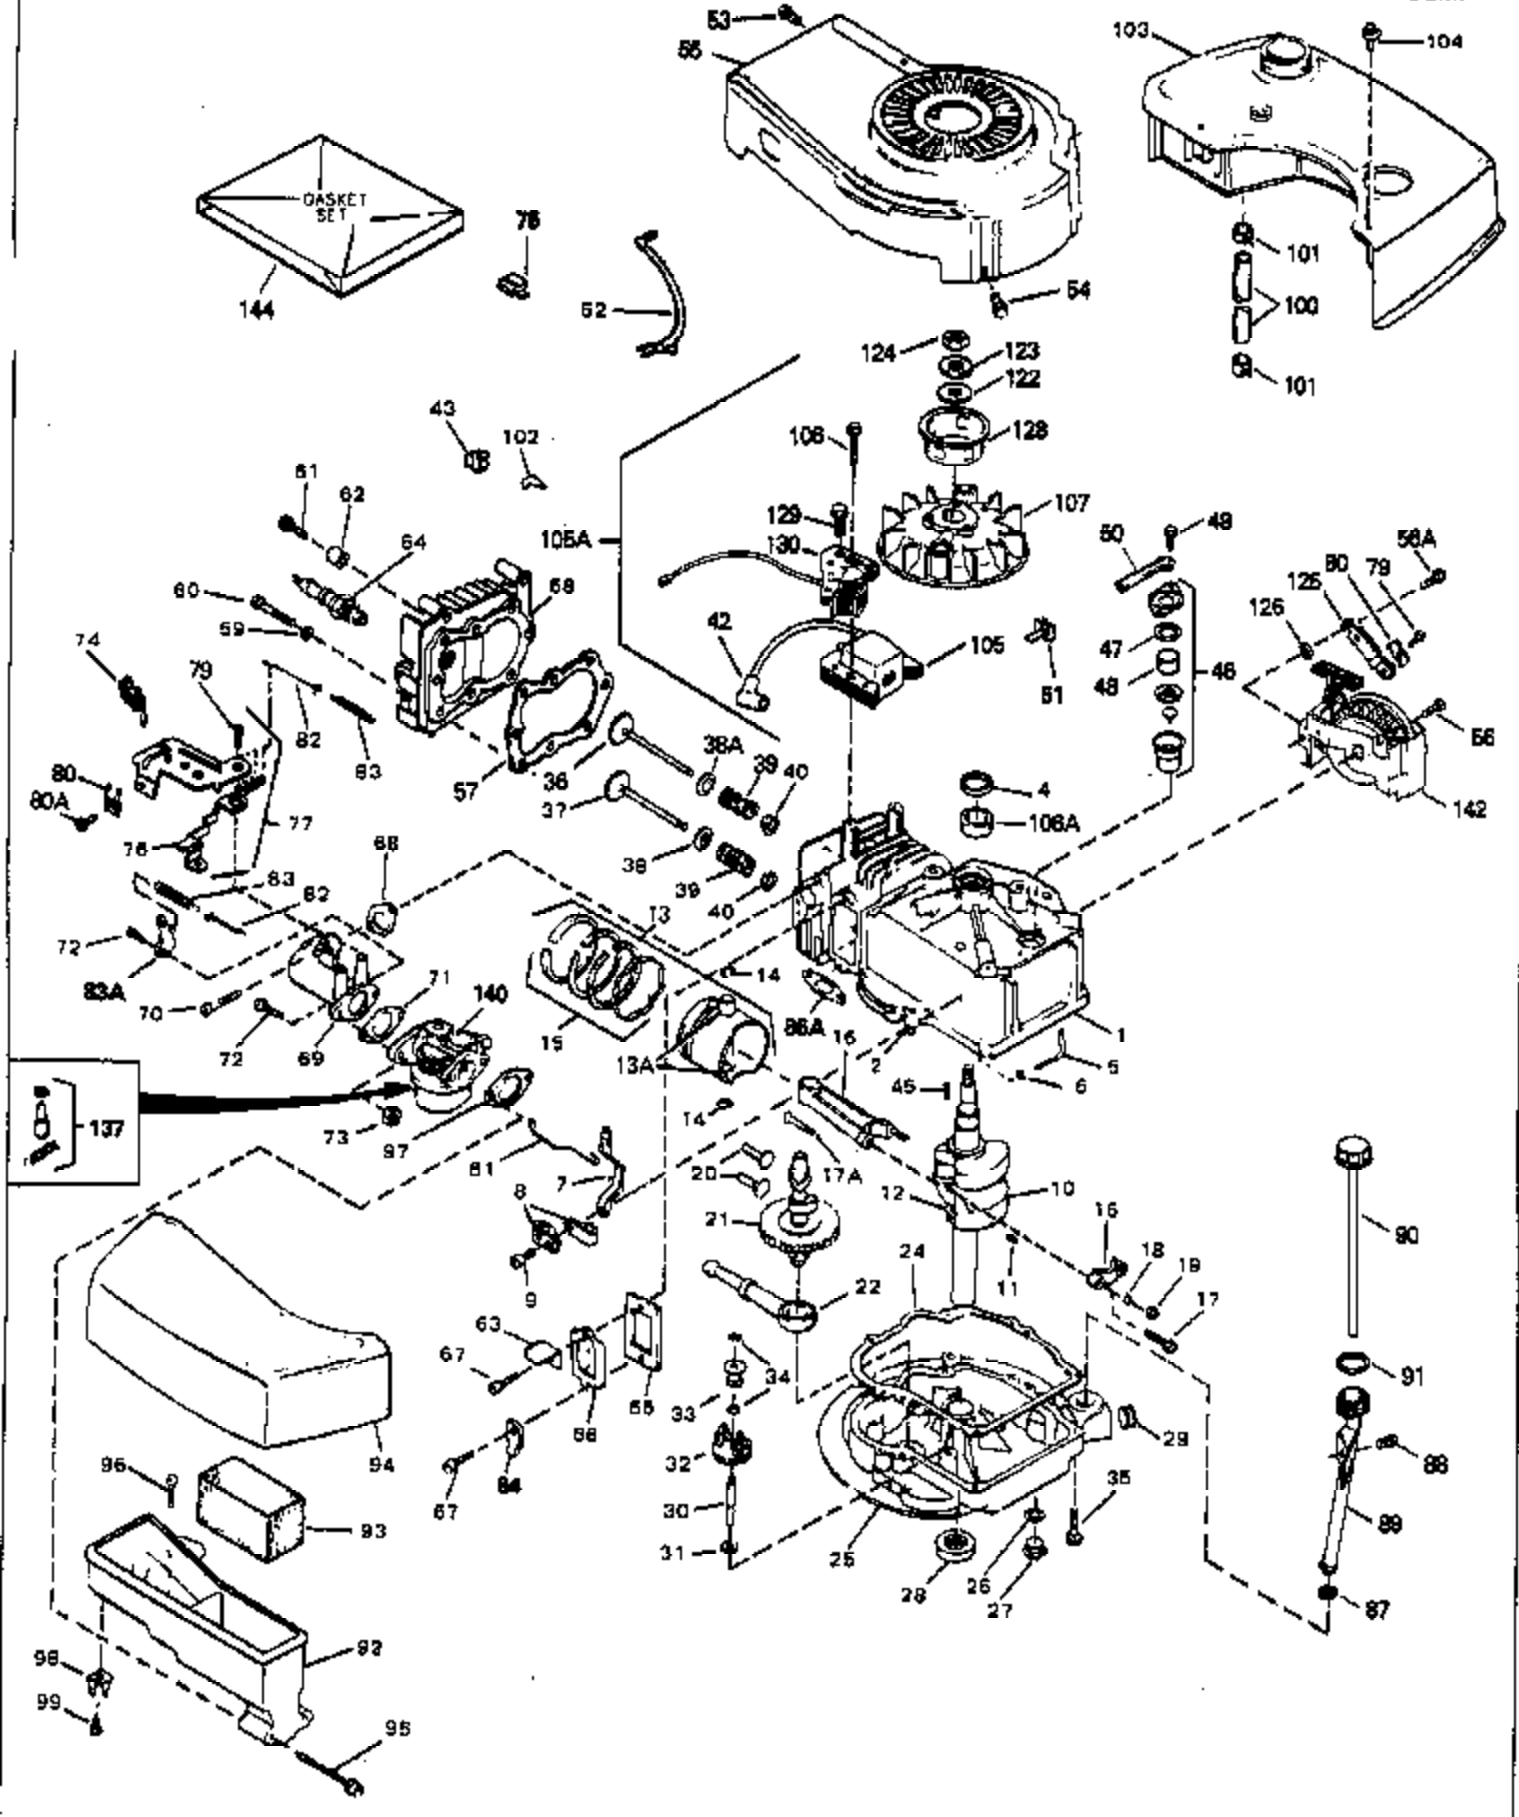

ILLUSTRATION SHOWS TYPICAL PARTS ONLY. ORDER BY PART NUMBER. PARTS NOT LISTED ARE SUPPLIED BY OEM.

Engine Parts List #1

Ref #	Part Number	Qty	Description
1	34429A		Cylinder (Incl. 2 & 4) (2-5/8" Bore)
2	26727		Pin, Dowel
4	32600		Seal, Oil
5	30589		Rod, Governor (Incl. 6)
6	28277		Washer, Flat
7	32651		Lever, Governor
8	31335		Clamp, Governor lever (Clamp is positioned towardspark plug end on 1977-78 and latermodels. It is positioned opposite spark plugend on earlier models.)
9	650548		Screw, 8-32 x 5/16"
10	34440		Crankshaft
11	29783		Pin, Crankshaft (Not used on late pro duction)
12	27613		Gear, Crankshaft (Not serviceable on late production)
13A	32603B		Piston & Pin Ass'y. (Incl.14)(Std.)(2 -5/8")
13A	32604B		Piston & Pin Ass'y. (Incl. 14) (.010" OS)
13A	32605B		Piston & Pin Ass'y. (Incl. 14) (.020" OS)
13	34851		Piston, Pin & Ring Set (Std.) (2-5/8" Bore)
13	34852		Piston, Pin & Ring Set (.010" OS)
13	34853		Piston, Pin & Ring Set (.020" OS)
14	20381		Ring, Piston pin retaining
15	34854		Ring Set (Std.) (2-5/8" Bore)
15	34855		Ring Set (.010" OS)
15	34856		Ring Set (.020" OS)
16	30963B		Rod Assy., Connecting (Incl. 17)
17	32610A		Bolt, Connecting rod
20	27241		Lifter, Valve
21	33553		Camshaft (MCR)
22	29914		Pump Assy., Oil
24	35261		* Gasket, Mounting flange
25	34831		Flange Ass'y. (Incl. 26, 27, 28 & 30)
26	28833		* Drain Plug Gasket (Not req. w/plastic plug)
27	27244		Plug, Oil drain
28	26208		Seal, Oil
30	30574		Shaft, Mechanical governor
31	30590A		Washer, Flat
32	30591		Gear Assy., Governor (Incl. 31)
33	30588A		Spool, Governor
34	29193		Ring, Retaining
35	650488		Screw, 1/4-20 x 1-1/4"
36	29314B		Intake Valve (Std.) (Incl. 40)
36	29315C		Intake Valve (1/32" OS) (Incl. 40)
37	29313C		Exhaust Valve (Std.) (Incl. 40)
37	29315C		Exhaust Valve (1/32" OS) (Incl. 40)
38	31671		Cap, Upper valve spring
38A	31671		Cap, Upper valve spring (Intake)
39	31672		Spring, Valve (Exhaust)
40	31673		Cap, Lower valve spring
42	610118		Cover, Spark plug (Use as required)
46	34214A		Breather Ass'y. (Incl. 47 thru 51)
47	33735		* Gasket, Breather
48	33734		Element, Breather
49	30200		Screw, 10-24 x 9/16"
50	33886		Tube, Breather
51	33887		Clip, Breather tube
52	34432		Ground Wire
53	30200		Screw, 10-24 x 9/16"
54	650561		Screw, 1/4-20 x 5/8"