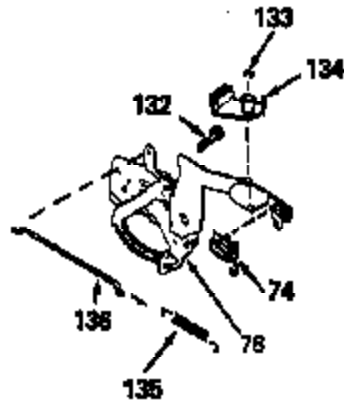

ILLUSTRATION SHOWS TYPICAL PARTS ONLY. ORDER BY PART NUMBER. PARTS NOT LISTED ARE SUPPLIED BY OEM.

Ref #	Part Number	Qty	Description
17	32610A		Bolt, Connecting rod
23	32609		Plate, Lock (Used on early production with No. 32610 connecting rod bolt. Donot use with No. 32610A locking type bolt.)
41	650489		Screw, 1/4-20 x 5/8"
44	33876		Gasket, Stator
54	650561		Screw, 1/4-20 x 5/8"
74	610973		Terminal Assy. (Use as required)
108	30551		Spring, Breaker box cover
109	610947		Cover, Dust
110	610955		Gasket, Stator cover
111	30992		Cam, Breaker
113	610385		Washer
114	610408		Nut
115	29181		Breaker Fastening Screw & Washer
116	610593		Screw, Condenser fastening
117	33356		Terminal, Ground
120	611006		Stator (Incl.108, 113 thru 117, 121,1 38,139)
121	30549		Felt, Cam wiper
128A	33914		Cup (Early production only, not w/650 791)
138	30547A		Contact Assy., Breaker
139	30548B		Condenser
143			Electric Starter Kit (Supplied by OEM)