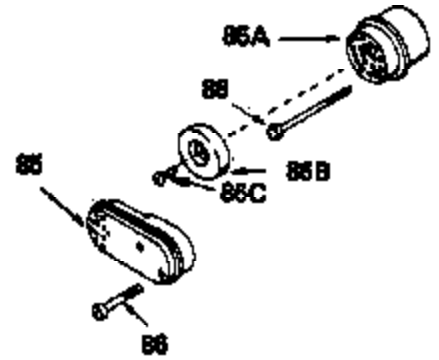

Ref #	Part Number	Qty	Description
17	32610A		Bolt, Connecting rod
23	32609		Plate, Lock (Used on early production with No. 32610 connecting rod bolt. Donot use with No. 32610A locking type bolt.)
41	650489		Screw, 1/4-20 x 5/8"
44	33876		Gasket, Stator
54	650561		Screw, 1/4-20 x 5/8"
74	610973		Terminal Assy. (Use as required)
108	30551		Spring, Breaker box cover
109	610947		Cover, Dust
110	610955		Gasket, Stator cover
111	30992		Cam, Breaker
113	610385		Washer
114	610408		Nut
115	29181		Breaker Fastening Screw & Washer
116	610593		Screw, Condenser fastening
117	33356		Terminal, Ground
120	611006		Stator (Incl.108, 113 thru 117, 121,1 38,139)
121	30549		Felt, Cam wiper
128A	33914		Cup (Early production only, not w/650 791)
138	30547A		Contact Assy., Breaker
139	30548B		Condenser
143			Electric Starter Kit (Supplied by OEM)