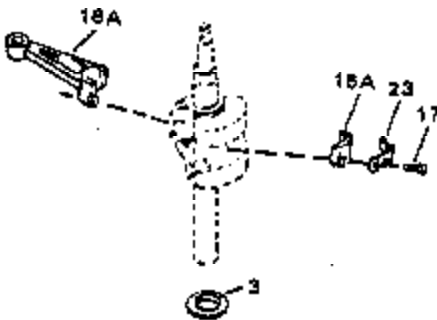

Ref #	Part Number	Qty	Description
17	32610A		Bolt, Connecting rod
23	32609		Plate, Lock (Used on early production with No. 32610 connecting rod bolt. Donot use with No. 32610A locking type bolt.)
54	650561		Screw, 1/4-20 x 5/8"
74	610973		Terminal Assy. (Use as required)
128A	33914		Cup (Early production only, not w/650 791)
143			Electric Starter Kit (Supplied by OEM)