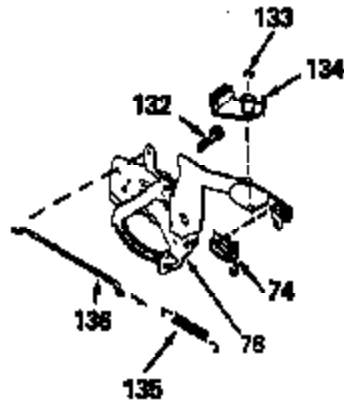

Ref #	Part Number	Qty	Description
17	32610A		Bolt, Connecting rod
23	32609		Plate, Lock (Used on early production with No. 32610 connecting rod bolt. Donot use with No. 32610A locking type bolt.)
54	650561		Screw, 1/4-20 x 5/8"
74	610973		Terminal Assy. (Use as required)
128A	33914		Cup (Early production only, not w/650 791)
143			Electric Starter Kit (Supplied by OEM)