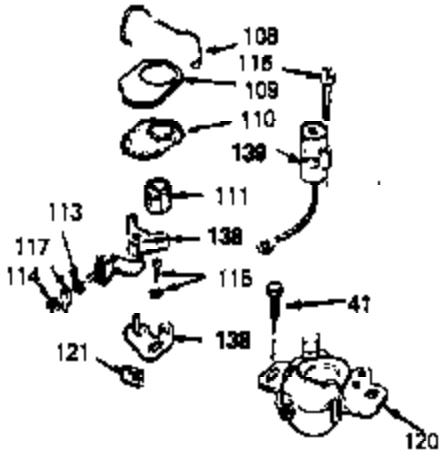

Ref #	Part Number	Qty	Description
17	32610A		Bolt, Connecting rod
23	32609		Plate, Lock (Used on early production with No. 32610 connecting rod bolt. Donot use with No. 32610A locking type bolt.)
41	650489		Screw, 1/4-20 x 5/8"
44	33876		Gasket, Stator
54	650561		Screw, 1/4-20 x 5/8"
74	610973		Terminal Assy. (Use as required)
108	30551		Spring, Breaker box cover
109	610947		Cover, Dust
110	610955		Gasket, Stator cover
111	30992		Cam, Breaker
113	610385		Washer
114	610408		Nut
115	29181		Breaker Fastening Screw & Washer
116	610593		Screw, Condenser fastening
117	33356		Terminal, Ground
120	611006		Stator (Incl.108, 113 thru 117, 121,1 38,139)
121	30549		Felt, Cam wiper
128A	33914		Cup (Early production only, not w/650 791)
138	30547A		Contact Assy., Breaker
139	30548B		Condenser
143			Electric Starter Kit (Supplied by OEM)