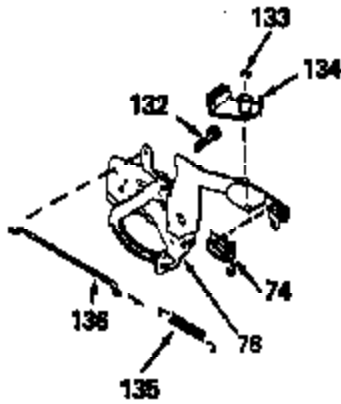

ILLUSTRATION SHOWS TYPICAL PARTS ONLY. ORDER BY PART NUMBER. PARTS NOT LISTED ARE SUPPLIED BY OEM.

Ref #	Part Number	Qty	Description
17	32610A		Bolt, Connecting rod
23	32609		Plate, Lock (Used on early production with No. 32610 connecting rod bolt. Donot use with No. 32610A locking type bolt.)
41	650489		Screw, 1/4-20 x 5/8"
44	33876		Gasket, Stator
54	650561		Screw, 1/4-20 x 5/8"
74	610973		Terminal Assy. (Use as required)
108	30551		Spring, Breaker box cover
109	610947		Cover, Dust
110	610955		Gasket, Stator cover
111	30992		Cam, Breaker
113	610385		Washer
114	610408		Nut
115	29181		Breaker Fastening Screw & Washer
116	610593		Screw, Condenser fastening
117	33356		Terminal, Ground
120	611006		Stator (Incl.108, 113 thru 117, 121,1 38,139)
121	30549		Felt, Cam wiper
128A	33914		Cup (Early production only, not w/650 791)
138	30547A		Contact Assy., Breaker
139	30548B		Condenser
143			Electric Starter Kit (Supplied by OEM)