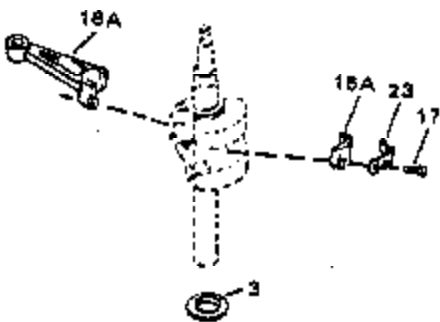

ILLUSTRATION SHOWS TYPICAL PARTS ONLY. ORDER BY PART NUMBER. PARTS NOT LISTED ARE SUPPLIED BY OEM.

Ref #	Part Number	Qty	Description
17	32610A		Bolt, Connecting rod
23	32609		Plate, Lock (Used on early production with No. 32610 connecting rod bolt. Donot use with No. 32610A locking type bolt.)
41	650489		Screw, 1/4-20 x 5/8"
44	33876		Gasket, Stator
54	650561		Screw, 1/4-20 x 5/8"
74	610973		Terminal Assy. (Use as required)
108	30551		Spring, Breaker box cover
109	610947		Cover, Dust
110	610955		Gasket, Stator cover
111	30992		Cam, Breaker
113	610385		Washer
114	610408		Nut
115	29181		Breaker Fastening Screw & Washer
116	610593		Screw, Condenser fastening
117	33356		Terminal, Ground
120	611006		Stator (Incl.108, 113 thru 117, 121,1 38,139)
121	30549		Felt, Cam wiper
128A	33914		Cup (Early production only, not w/650 791)
138	30547A		Contact Assy., Breaker
139	30548B		Condenser
143			Electric Starter Kit (Supplied by OEM)