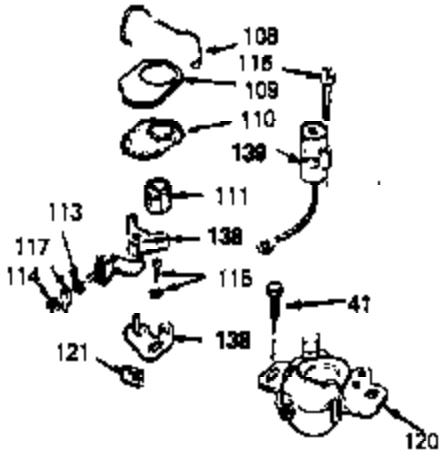

ILLUSTRATION SHOWS TYPICAL PARTS ONLY. ORDER BY PART NUMBER. PARTS NOT LISTED ARE SUPPLIED BY OEM.

Ref #	Part Number	Qty	Description
17	32610A		Bolt, Connecting rod
23	32609		Plate, Lock (Used on early production with No. 32610 connecting rod bolt. Donot use with No. 32610A locking type bolt.)
41	650489		Screw, 1/4-20 x 5/8"
44	33876		Gasket, Stator
54	650561		Screw, 1/4-20 x 5/8"
74	610973		Terminal Assy. (Use as required)
108	30551		Spring, Breaker box cover
109	610947		Cover, Dust
110	610955		Gasket, Stator cover
111	30992		Cam, Breaker
113	610385		Washer
114	610408		Nut
115	29181		Breaker Fastening Screw & Washer
116	610593		Screw, Condenser fastening
117	33356		Terminal, Ground
120	611006		Stator (Incl.108, 113 thru 117, 121,1 38,139)
121	30549		Felt, Cam wiper
128A	33914		Cup (Early production only, not w/650 791)
138	30547A		Contact Assy., Breaker
139	30548B		Condenser
143			Electric Starter Kit (Supplied by OEM)