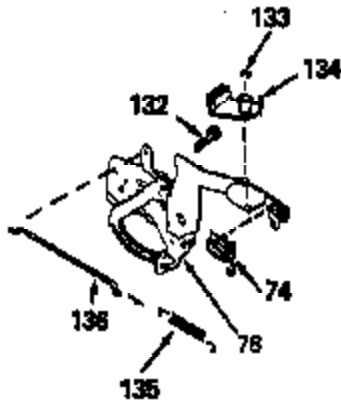

Ref #	Part Number	Qty	Description
142	590531		Side Mount Rewind Starter (Refer to Division 5, Section C, page 32 for breakdown)
144	33906A		* Gasket Set (Incl. items marked *)

ILLUSTRATION SHOWS TYPICAL PARTS ONLY. ORDER BY PART NUMBER. PARTS NOT LISTED ARE SUPPLIED BY OEM.

131C

131B

131

131A

Ref #	Part Number	Qty	Description
17	32610A		Bolt, Connecting rod
23	32609		Plate, Lock (Used on early production with No. 32610 connecting rod bolt. Donot use with No. 32610A locking type bolt.)
41	650489		Screw, 1/4-20 x 5/8"
44	33876		Gasket, Stator
54	650561		Screw, 1/4-20 x 5/8"
74	610973		Terminal Assy. (Use as required)
108	30551		Spring, Breaker box cover
109	610947		Cover, Dust
110	610955		Gasket, Stator cover
111	30992		Cam, Breaker
113	610385		Washer
114	610408		Nut
115	29181		Breaker Fastening Screw & Washer
116	610593		Screw, Condenser fastening
117	33356		Terminal, Ground
120	611006		Stator (Incl.108, 113 thru 117, 121,1 38,139)
121	30549		Felt, Cam wiper
128A	33914		Cup (Early production only, not w/650 791)
138	30547A		Contact Assy., Breaker
139	30548B		Condenser
143			Electric Starter Kit (Supplied by OEM)