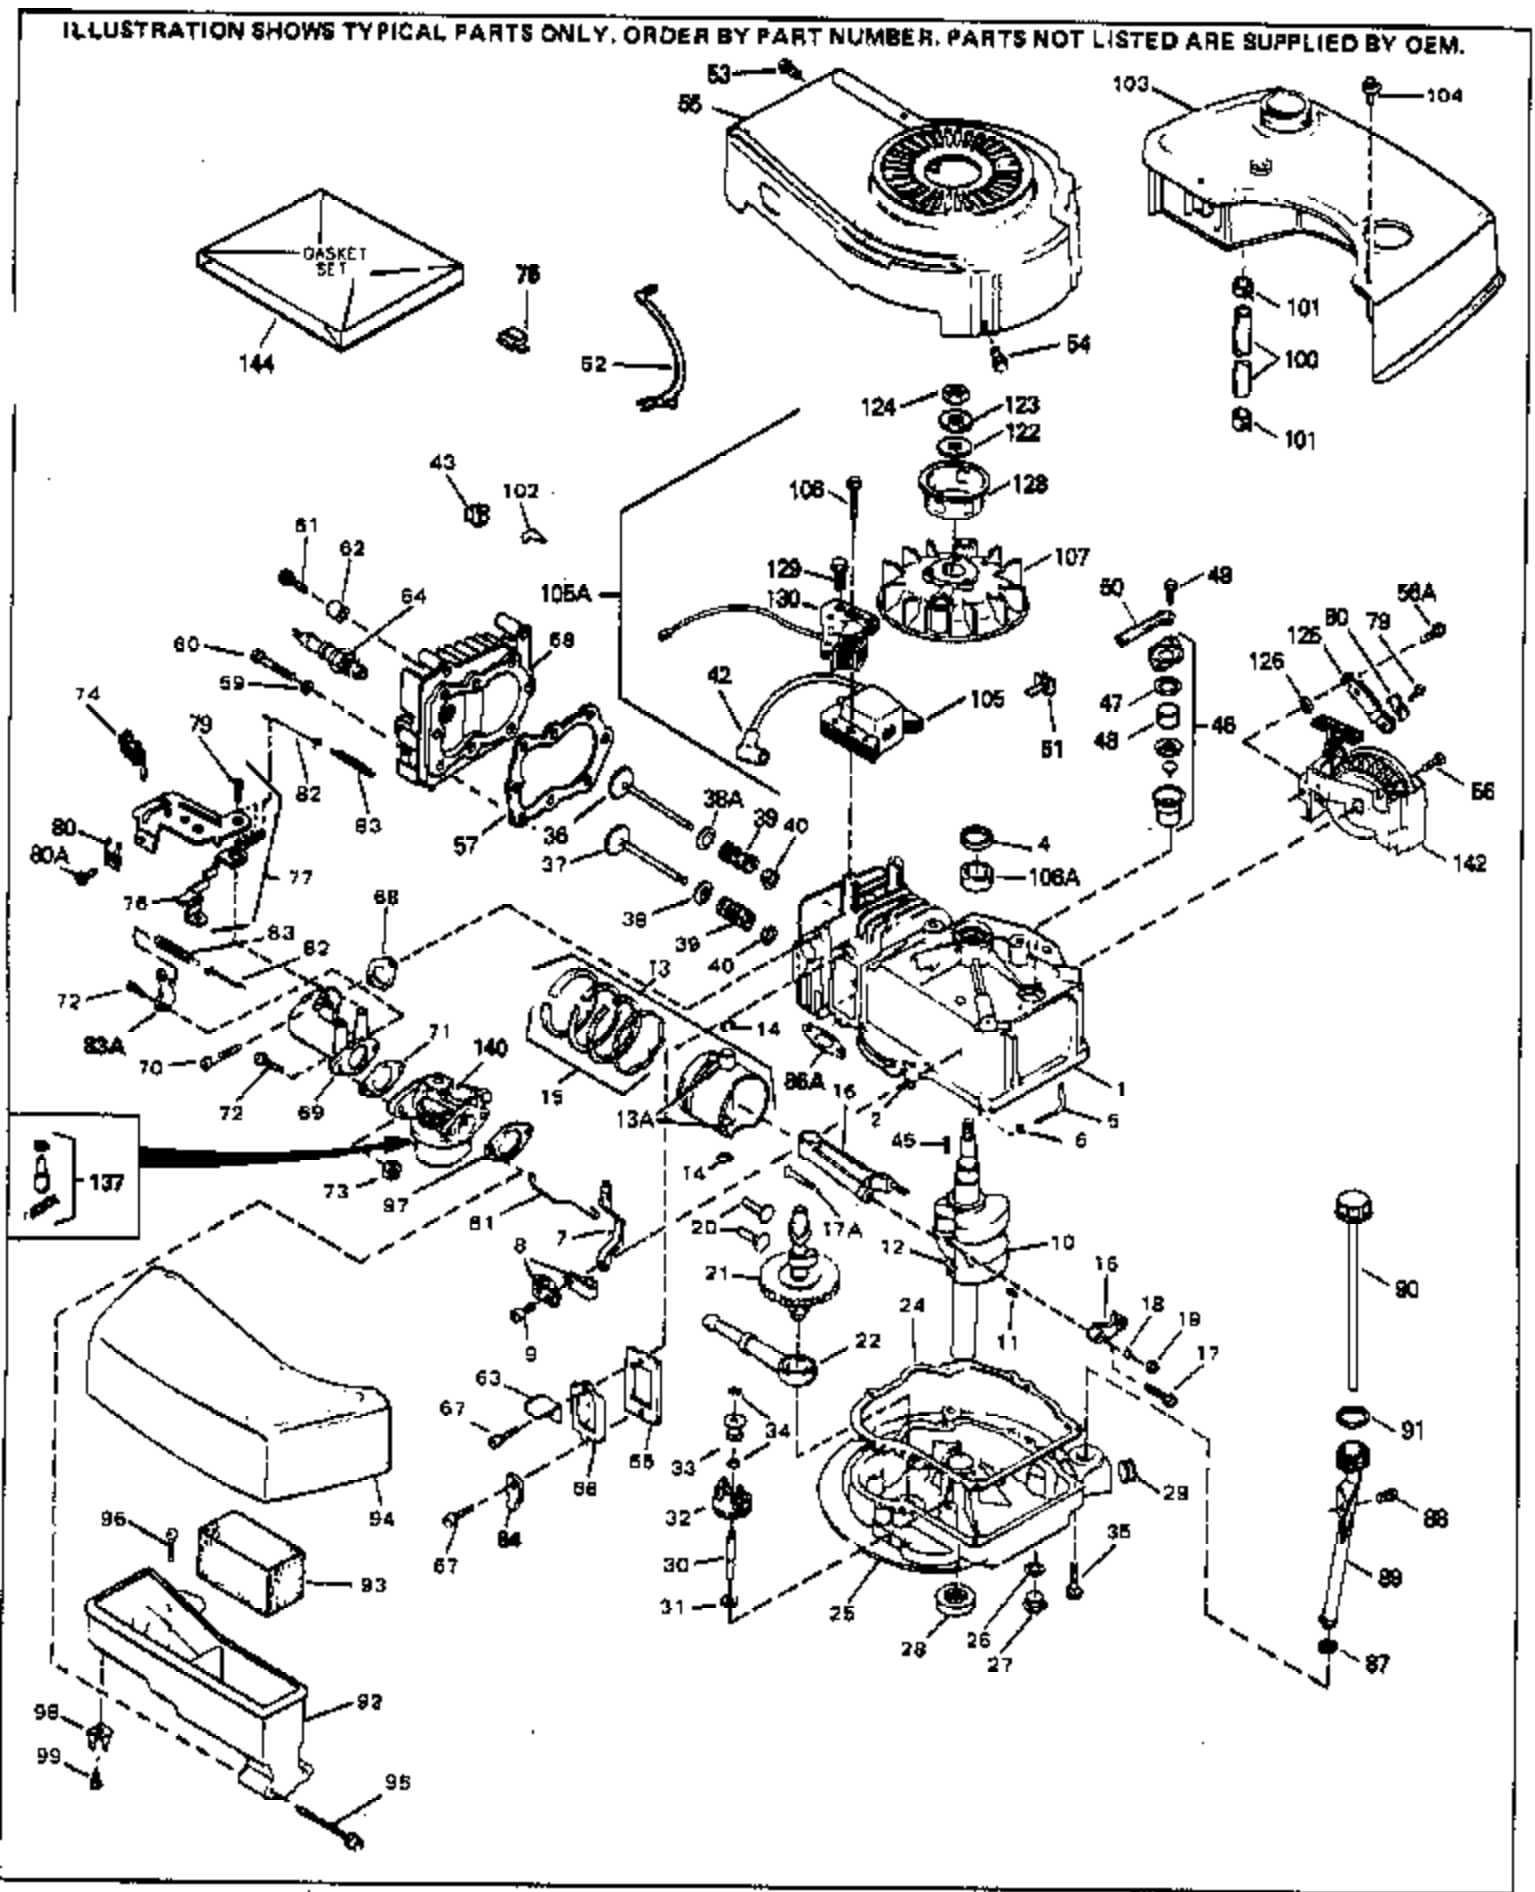

ILLUSTRATION SHOWS TYPICAL PARTS ONLY. ORDER BY PART NUMBER. PARTS NOT LISTED ARE SUPPLIED BY OEM.

Ref #	Part Number	Qty	Description
1	34429A		Cylinder (Incl. 2 & 4) (2-5/8" Bore)
2	26727		Pin, Dowel
4	32600		Seal, Oil
5	30589		Rod, Governor (Incl. 6)
6	28277		Washer, Flat
7	32651		Lever, Governor
8	31335		Clamp, Governor lever (Clamp is positioned towardspark plug end on 1977-78 and latermodels. It is positioned opposite spark plugend on earlier models.)
9	650548		Screw, 8-32 x 5/16"
10	34440		Crankshaft
11	29783		Pin, Crankshaft (Not used on late pro duction)
12	27613		Gear, Crankshaft (Not serviceable on late production)
13	34851		Piston, Pin & Ring Set (Std.) (2-5/8" Bore)
13	34852		Piston, Pin & Ring Set (.010" OS)
13	34853		Piston, Pin & Ring Set (.020" OS)
13A	32603B		Piston & Pin Ass'y. (Incl.14)(Std.)(2 -5/8")
13A	32604B		Piston & Pin Ass'y. (Incl. 14) (.010" OS)
13A	32605B		Piston & Pin Ass'y. (Incl. 14) (.020" OS)
14	20381		Ring, Piston pin retaining
15	34854		Ring Set (Std.) (2-5/8" Bore)
15	34855		Ring Set (.010" OS)
15	34856		Ring Set (.020" OS)
16	30963B		Rod Assy., Connecting (Incl. 17)
17	32610A		Bolt, Connecting rod
20	27241		Lifter, Valve
21	33553		Camshaft (MCR)
22	29914		Pump Assy., Oil
24	35261		* Gasket, Mounting flange
25	34831		Flange Ass'y. (Incl. 26, 27, 28 & 30)
26	28833		* Drain Plug Gasket (Not req. w/plastic plug)
27	27244		Plug, Oil drain
28	26208		Seal, Oil
30	30574		Shaft, Mechanical governor
31	30590A		Washer, Flat
32	30591		Gear Assy., Governor (Incl. 31)
33	30588A		Spool, Governor
34	29193		Ring, Retaining
35	650488		Screw, 1/4-20 x 1-1/4"
36	29314B		Intake Valve (Std.) (Incl. 40)
36	29315C		Intake Valve (1/32" OS) (Incl. 40)
37	29313C		Exhaust Valve (Std.) (Incl. 40)
37	29315C		Exhaust Valve (1/32" OS) (Incl. 40)
38	31671		Cap, Upper valve spring
38A	31671		Cap, Upper valve spring (Intake)
39	31672		Spring, Valve (Exhaust)
40	31673		Cap, Lower valve spring
42	610118		Cover, Spark plug (Use as required)
45	610995		Key, Flywheel
46	34214A		Breather Ass'y. (Incl. 47 thru 51)
47	33735		* Gasket, Breather
48	33734		Element, Breather
49	30200		Screw, 10-24 x 9/16"
50	33886		Tube, Breather
51	33887		Clip, Breather tube
52	34432		Ground Wire
53	30200		Screw, 10-24 x 9/16"