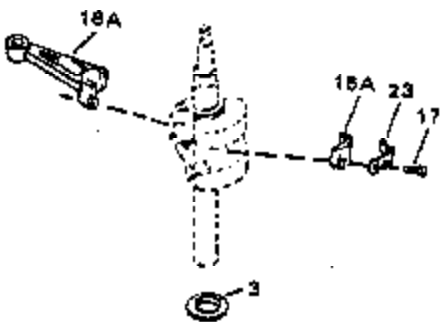

Ref #	Part Number	Qty	Description
142	590531		Side Mount Rewind Starter (Refer to Division 5, Section C, page 32 for breakdown)
144	33906A		* Gasket Set (Incl. items marked *)

ILLUSTRATION SHOWS TYPICAL PARTS ONLY. ORDER BY PART NUMBER. PARTS NOT LISTED ARE SUPPLIED BY OEM.

131C

131B

131

131A

Ref #	Part Number	Qty	Description
17	32610A		Bolt, Connecting rod
23	32609		Plate, Lock (Used on early production with No. 32610 connecting rod bolt. Donot use with No. 32610A locking type bolt.)
41	650489		Screw, 1/4-20 x 5/8"
44	33876		Gasket, Stator
54	650561		Screw, 1/4-20 x 5/8"
74	610973		Terminal Assy. (Use as required)
108	30551		Spring, Breaker box cover
109	610947		Cover, Dust
110	610955		Gasket, Stator cover
111	30992		Cam, Breaker
113	610385		Washer
114	610408		Nut
115	29181		Breaker Fastening Screw & Washer
116	610593		Screw, Condenser fastening
117	33356		Terminal, Ground
120	611006		Stator (Incl.108, 113 thru 117, 121,1 38,139)
121	30549		Felt, Cam wiper
128A	33914		Cup (Early production only, not w/650 791)
138	30547A		Contact Assy., Breaker
139	30548B		Condenser
143			Electric Starter Kit (Supplied by OEM)