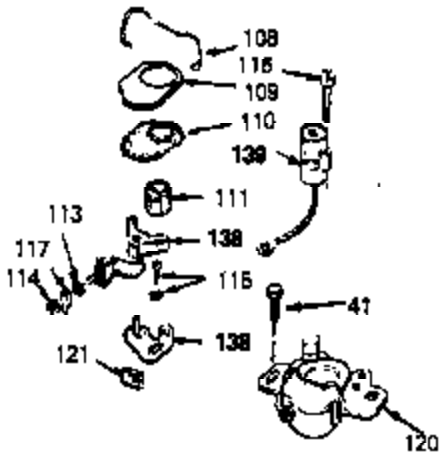

Ref #	Part Number	Qty	Description
142	590531		Side Mount Rewind Starter (Refer to Division 5, Section C, page 32 for breakdown)
144	33906A		* Gasket Set (Incl. items marked *)

ILLUSTRATION SHOWS TYPICAL PARTS ONLY. ORDER BY PART NUMBER. PARTS NOT LISTED ARE SUPPLIED BY OEM.

131C

131B

131

131A

Ref #	Part Number	Qty	Description
17	32610A		Bolt, Connecting rod
23	32609		Plate, Lock (Used on early production with No. 32610 connecting rod bolt. Donot use with No. 32610A locking type bolt.)
41	650489		Screw, 1/4-20 x 5/8"
44	33876		Gasket, Stator
54	650561		Screw, 1/4-20 x 5/8"
74	610973		Terminal Assy. (Use as required)
108	30551		Spring, Breaker box cover
109	610947		Cover, Dust
110	610955		Gasket, Stator cover
111	30992		Cam, Breaker
113	610385		Washer
114	610408		Nut
115	29181		Breaker Fastening Screw & Washer
116	610593		Screw, Condenser fastening
117	33356		Terminal, Ground
120	611006		Stator (Incl.108, 113 thru 117, 121,1 38,139)
121	30549		Felt, Cam wiper
128A	33914		Cup (Early production only, not w/650 791)
138	30547A		Contact Assy., Breaker
139	30548B		Condenser
143			Electric Starter Kit (Supplied by OEM)