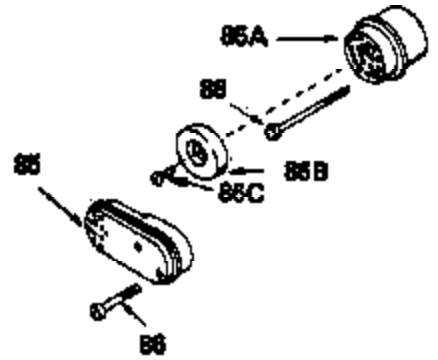

Ref #	Part Number	Qty	Description
142	590531		Side Mount Rewind Starter (Refer to Division 5, Section C, page 32 for breakdown)
144	33906A		* Gasket Set (Incl. items marked *)

ILLUSTRATION SHOWS TYPICAL PARTS ONLY. ORDER BY PART NUMBER. PARTS NOT LISTED ARE SUPPLIED BY OEM.

131C

131B

131

131A

Ref #	Part Number	Qty	Description
17	32610A		Bolt, Connecting rod
23	32609		Plate, Lock (Used on early production with No. 32610 connecting rod bolt. Donot use with No. 32610A locking type bolt.)
41	650489		Screw, 1/4-20 x 5/8"
44	33876		Gasket, Stator
54	650561		Screw, 1/4-20 x 5/8"
74	610973		Terminal Assy. (Use as required)
108	30551		Spring, Breaker box cover
109	610947		Cover, Dust
110	610955		Gasket, Stator cover
111	30992		Cam, Breaker
113	610385		Washer
114	610408		Nut
115	29181		Breaker Fastening Screw & Washer
116	610593		Screw, Condenser fastening
117	33356		Terminal, Ground
120	611006		Stator (Incl.108, 113 thru 117, 121,1 38,139)
121	30549		Felt, Cam wiper
128A	33914		Cup (Early production only, not w/650 791)
138	30547A		Contact Assy., Breaker
139	30548B		Condenser
143			Electric Starter Kit (Supplied by OEM)