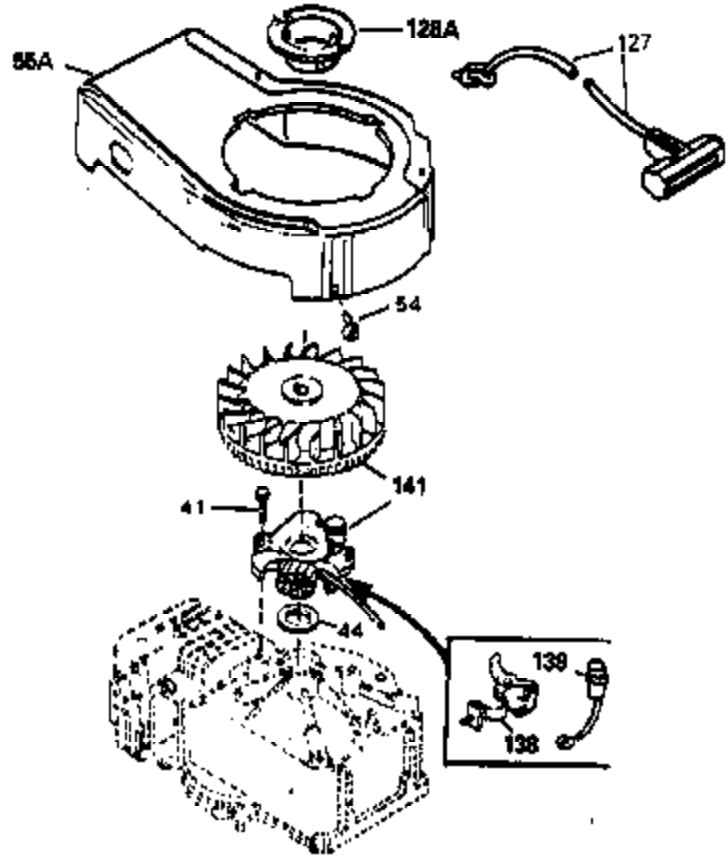

Ref #	Part Number	Qty	Description
142	590531		Side Mount Rewind Starter (Refer to Division 5, Section C, page 32 for breakdown)
144	33906A		* Gasket Set (Incl. items marked *)

ILLUSTRATION SHOWS TYPICAL PARTS ONLY. ORDER BY PART NUMBER. PARTS NOT LISTED ARE SUPPLIED BY OEM.

131C

131B

131

131A

Ref #	Part Number	Qty	Description
17	32610A		Bolt, Connecting rod
23	32609		Plate, Lock (Used on early production with No. 32610 connecting rod bolt. Donot use with No. 32610A locking type bolt.)
41	650489		Screw, 1/4-20 x 5/8"
44	33876		Gasket, Stator
54	650561		Screw, 1/4-20 x 5/8"
74	610973		Terminal Assy. (Use as required)
108	30551		Spring, Breaker box cover
109	610947		Cover, Dust
110	610955		Gasket, Stator cover
111	30992		Cam, Breaker
113	610385		Washer
114	610408		Nut
115	29181		Breaker Fastening Screw & Washer
116	610593		Screw, Condenser fastening
117	33356		Terminal, Ground
120	611006		Stator (Incl.108, 113 thru 117, 121,1 38,139)
121	30549		Felt, Cam wiper
128A	33914		Cup (Early production only, not w/650 791)
138	30547A		Contact Assy., Breaker
139	30548B		Condenser
143			Electric Starter Kit (Supplied by OEM)