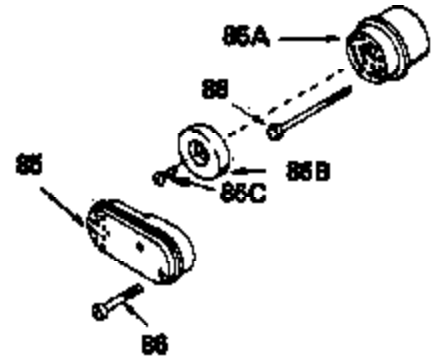

ILLUSTRATION SHOWS TYPICAL PARTS ONLY. ORDER BY PART NUMBER. PARTS NOT LISTED ARE SUPPLIED BY OEM.

Ref #	Part Number	Qty	Description
17	32610A		Bolt, Connecting rod
23	32609		Plate, Lock (Used on early production with No. 32610 connecting rod bolt. Do not use with No. 32610A locking type bolt.)
41	650489		Screw, 1/4-20 x 5/8"
44	33876		Gasket, Stator
54	650561		Screw, 1/4-20 x 5/8"
55A	33907A		Housing, Blower
74	610973		Terminal Assy. (Use as required)
127	590343		Rope Assy., Starter
128A	33914		Cup (Early production only, not w/650 791)
138	30547A		Contact Assy., Breaker
139	30548B		Condenser
141	610772A		Magneto (w/ring gear) NOTE: The complete magneto is not available as an assembly. The magneto number is shown for reference purposes only. Order component parts individually, as shown in parts list. (Refer to Division 5, Section B, page 35 for breakdown)
143			Electric Starter Kit (Supplied by OEM)