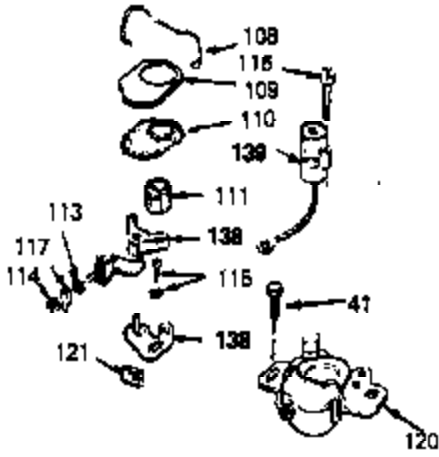

ILLUSTRATION SHOWS TYPICAL PARTS ONLY. ORDER BY PART NUMBER. PARTS NOT LISTED ARE SUPPLIED BY OEM.

Ref #	Part Number	Qty	Description
17	32610A		Bolt, Connecting rod
23	32609		Plate, Lock (Used on early production with No. 32610 connecting rod bolt. Do not use with No. 32610A locking type bolt.)
41	650489		Screw, 1/4-20 x 5/8"
44	33876		Gasket, Stator
54	650561		Screw, 1/4-20 x 5/8"
55A	33907A		Housing, Blower
74	610973		Terminal Assy. (Use as required)
127	590343		Rope Assy., Starter
128A	33914		Cup (Early production only, not w/650 791)
138	30547A		Contact Assy., Breaker
139	30548B		Condenser
141	610772A		Magneto (w/ring gear) NOTE: The complete magneto is not available as an assembly. The magneto number is shown for reference purposes only. Order component parts individually, as shown in parts list. (Refer to Division 5, Section B, page 35 for breakdown)
143			Electric Starter Kit (Supplied by OEM)