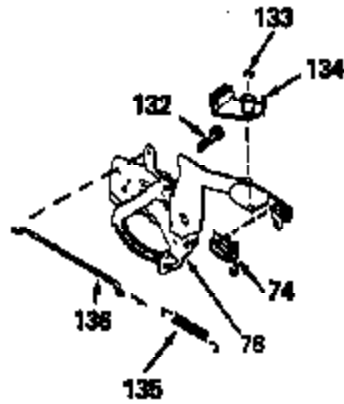

Ref #	Part Number	Qty	Description
140	632050		Carburetor (Incl. 71, 72, 95 & 137) (Refer to Division 5, Section A, page A2-10 for breakdown)
142	590519		Side Mount Rewind Starter (Refer to Division 5, Section C, page 27 for breakdown)
144	33906A		* Gasket Set (Incl. items marked *)

ILLUSTRATION SHOWS TYPICAL PARTS ONLY. ORDER BY PART NUMBER. PARTS NOT LISTED ARE SUPPLIED BY OEM.

131C

131B

131

131A

Ref #	Part Number	Qty	Description
17	32610A		Bolt, Connecting rod
23	32609		Plate, Lock (Used on early production with No. 32610 connecting rod bolt. Donot use with No. 32610A locking type bolt.)
41	650489		Screw, 1/4-20 x 5/8"
44	33876		Gasket, Stator
54	650561		Screw, 1/4-20 x 5/8"
74	610973		Terminal Assy. (Use as required)
108	30551		Spring, Breaker box cover
109	610947		Cover, Dust
110	610955		Gasket, Stator cover
111	30992		Cam, Breaker
113	610385		Washer
114	610408		Nut
115	29181		Breaker Fastening Screw & Washer
116	610593		Screw, Condenser fastening
117	33356		Terminal, Ground
120	611006		Stator (Incl.108, 113 thru 117, 121,1 38,139)
121	30549		Felt, Cam wiper
128A	33914		Cup (Early production only, not w/650 791)
138	30547A		Contact Assy., Breaker
139	30548B		Condenser
143			Electric Starter Kit (Supplied by OEM)