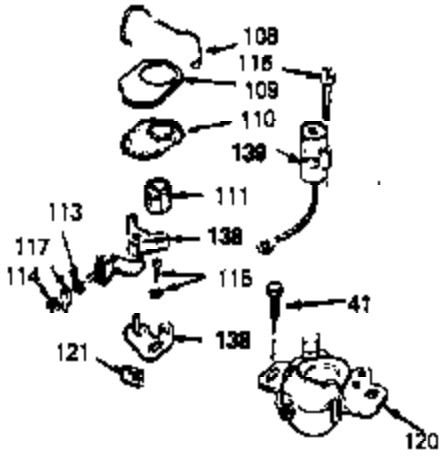

Ref #	Part Number	Qty	Description
140	632050		Carburetor (Incl. 71, 72, 95 & 137) (Refer to Division 5, Section A, page A2-10 for breakdown)
142	590519		Side Mount Rewind Starter (Refer to Division 5, Section C, page 27 for breakdown)
144	33906A		* Gasket Set (Incl. items marked *)

ILLUSTRATION SHOWS TYPICAL PARTS ONLY. ORDER BY PART NUMBER. PARTS NOT LISTED ARE SUPPLIED BY OEM.

131C

131B

131

131A

Ref #	Part Number	Qty	Description
17	32610A		Bolt, Connecting rod
23	32609		Plate, Lock (Used on early production with No. 32610 connecting rod bolt. Donot use with No. 32610A locking type bolt.)
41	650489		Screw, 1/4-20 x 5/8"
44	33876		Gasket, Stator
54	650561		Screw, 1/4-20 x 5/8"
74	610973		Terminal Assy. (Use as required)
108	30551		Spring, Breaker box cover
109	610947		Cover, Dust
110	610955		Gasket, Stator cover
111	30992		Cam, Breaker
113	610385		Washer
114	610408		Nut
115	29181		Breaker Fastening Screw & Washer
116	610593		Screw, Condenser fastening
117	33356		Terminal, Ground
120	611006		Stator (Incl.108, 113 thru 117, 121,1 38,139)
121	30549		Felt, Cam wiper
128A	33914		Cup (Early production only, not w/650 791)
138	30547A		Contact Assy., Breaker
139	30548B		Condenser
143			Electric Starter Kit (Supplied by OEM)