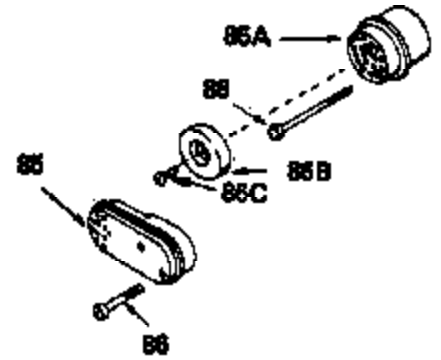

Ref #	Part Number	Qty	Description
140	632050		Carburetor (Incl. 71, 72, 95 & 137) (Refer to Division 5, Section A, page A2-10 for breakdown)
142	590519		Side Mount Rewind Starter (Refer to Division 5, Section C, page 27 for breakdown)
144	33906A		* Gasket Set (Incl. items marked *)

ILLUSTRATION SHOWS TYPICAL PARTS ONLY. ORDER BY PART NUMBER. PARTS NOT LISTED ARE SUPPLIED BY OEM.

131C

131B

131

131A

Ref #	Part Number	Qty	Description
17	32610A		Bolt, Connecting rod
23	32609		Plate, Lock (Used on early production with No. 32610 connecting rod bolt. Donot use with No. 32610A locking type bolt.)
41	650489		Screw, 1/4-20 x 5/8"
44	33876		Gasket, Stator
54	650561		Screw, 1/4-20 x 5/8"
74	610973		Terminal Assy. (Use as required)
108	30551		Spring, Breaker box cover
109	610947		Cover, Dust
110	610955		Gasket, Stator cover
111	30992		Cam, Breaker
113	610385		Washer
114	610408		Nut
115	29181		Breaker Fastening Screw & Washer
116	610593		Screw, Condenser fastening
117	33356		Terminal, Ground
120	611006		Stator (Incl.108, 113 thru 117, 121,1 38,139)
121	30549		Felt, Cam wiper
128A	33914		Cup (Early production only, not w/650 791)
138	30547A		Contact Assy., Breaker
139	30548B		Condenser
143			Electric Starter Kit (Supplied by OEM)