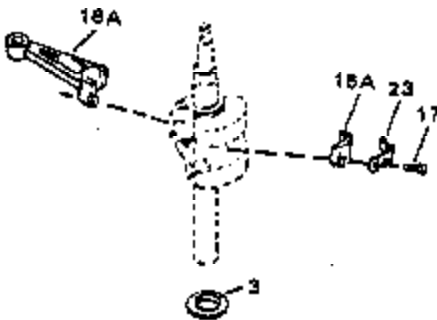

Ref #	Part Number	Qty	Description
140	632050		Carburetor (Incl. 71, 72, 95 & 137) (Refer to Division 5, Section A, page A2-10 for breakdown)
142	590519		Side Mount Rewind Starter (Refer to Division 5, Section C, page 27 for breakdown)
144	33906A		* Gasket Set (Incl. items marked *)

ILLUSTRATION SHOWS TYPICAL PARTS ONLY. ORDER BY PART NUMBER. PARTS NOT LISTED ARE SUPPLIED BY OEM.

131C

131B

131

131A

Ref #	Part Number	Qty	Description
17	32610A		Bolt, Connecting rod
23	32609		Plate, Lock (Used on early production with No. 32610 connecting rod bolt. Donot use with No. 32610A locking type bolt.)
41	650489		Screw, 1/4-20 x 5/8"
44	33876		Gasket, Stator
54	650561		Screw, 1/4-20 x 5/8"
74	610973		Terminal Assy. (Use as required)
108	30551		Spring, Breaker box cover
109	610947		Cover, Dust
110	610955		Gasket, Stator cover
111	30992		Cam, Breaker
113	610385		Washer
114	610408		Nut
115	29181		Breaker Fastening Screw & Washer
116	610593		Screw, Condenser fastening
117	33356		Terminal, Ground
120	611006		Stator (Incl.108, 113 thru 117, 121,1 38,139)
121	30549		Felt, Cam wiper
128A	33914		Cup (Early production only, not w/650 791)
138	30547A		Contact Assy., Breaker
139	30548B		Condenser
143			Electric Starter Kit (Supplied by OEM)