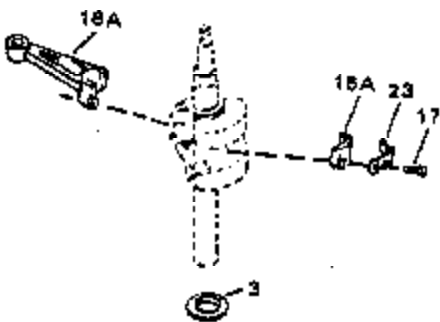

ILLUSTRATION SHOWS TYPICAL PARTS ONLY. ORDER BY PART NUMBER. PARTS NOT LISTED ARE SUPPLIED BY OEM.

Ref #	Part Number	Qty	Description
17	32610A		Bolt, Connecting rod
23	32609		Plate, Lock (Used on early production with No. 32610 connecting rod bolt. Donot use with No. 32610A locking type bolt.)
41	650489		Screw, 1/4-20 x 5/8"
44	33876		Gasket, Stator
54	650561		Screw, 1/4-20 x 5/8"
55A	33907A		Housing, Blower
74	610973		Terminal Assy. (Use as required)
127	590343		Rope Assy., Starter
128A	33914		Cup (Early production only, not w/650 791)
138	30547A		Contact Assy., Breaker
139	30548B		Condenser
141	610772A		Magneto (w/ring gear) NOTE: The complete magneto is not available as an assembly. The magneto number is shown for reference purposes only. Order componentparts individually, as shown in parts list. (Refer to Division 5, Section B, page 35 for breakdown)
143			Electric Starter Kit (Supplied by OEM)