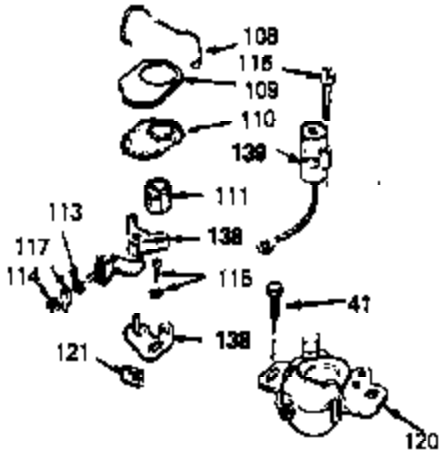

ILLUSTRATION SHOWS TYPICAL PARTS ONLY. ORDER BY PART NUMBER. PARTS NOT LISTED ARE SUPPLIED BY OEM.

Ref #	Part Number	Qty	Description
17	32610A		Bolt, Connecting rod
23	32609		Plate, Lock (Used on early production with No. 32610 connecting rod bolt. Donot use with No. 32610A locking type bolt.)
41	650489		Screw, 1/4-20 x 5/8"
44	33876		Gasket, Stator
54	650561		Screw, 1/4-20 x 5/8"
55A	33907A		Housing, Blower
74	610973		Terminal Assy. (Use as required)
127	590343		Rope Assy., Starter
128A	33914		Cup (Early production only, not w/650 791)
138	30547A		Contact Assy., Breaker
139	30548B		Condenser
141	610772A		Magneto (w/ring gear) NOTE: The complete magneto is not available as an assembly. The magneto number is shown for reference purposes only. Order componentparts individually, as shown in parts list. (Refer to Division 5, Section B, page 35 for breakdown)
143			Electric Starter Kit (Supplied by OEM)