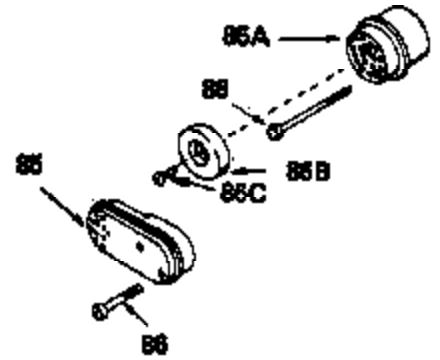

ILLUSTRATION SHOWS TYPICAL PARTS ONLY. ORDER BY PART NUMBER. PARTS NOT LISTED ARE SUPPLIED BY OEM.

Ref #	Part Number	Qty	Description
17	32610A		Bolt, Connecting rod
23	32609		Plate, Lock (Used on early production with No. 32610 connecting rod bolt. Donot use with No. 32610A locking type bolt.)
41	650489		Screw, 1/4-20 x 5/8"
44	33876		Gasket, Stator
54	650561		Screw, 1/4-20 x 5/8"
55A	33907A		Housing, Blower
74	610973		Terminal Assy. (Use as required)
127	590343		Rope Assy., Starter
128A	33914		Cup (Early production only, not w/650 791)
138	30547A		Contact Assy., Breaker
139	30548B		Condenser
141	610772A		Magneto (w/ring gear) NOTE: The complete magneto is not available as an assembly. The magneto number is shown for reference purposes only. Order componentparts individually, as shown in parts list. (Refer to Division 5, Section B, page 35 for breakdown)
143			Electric Starter Kit (Supplied by OEM)