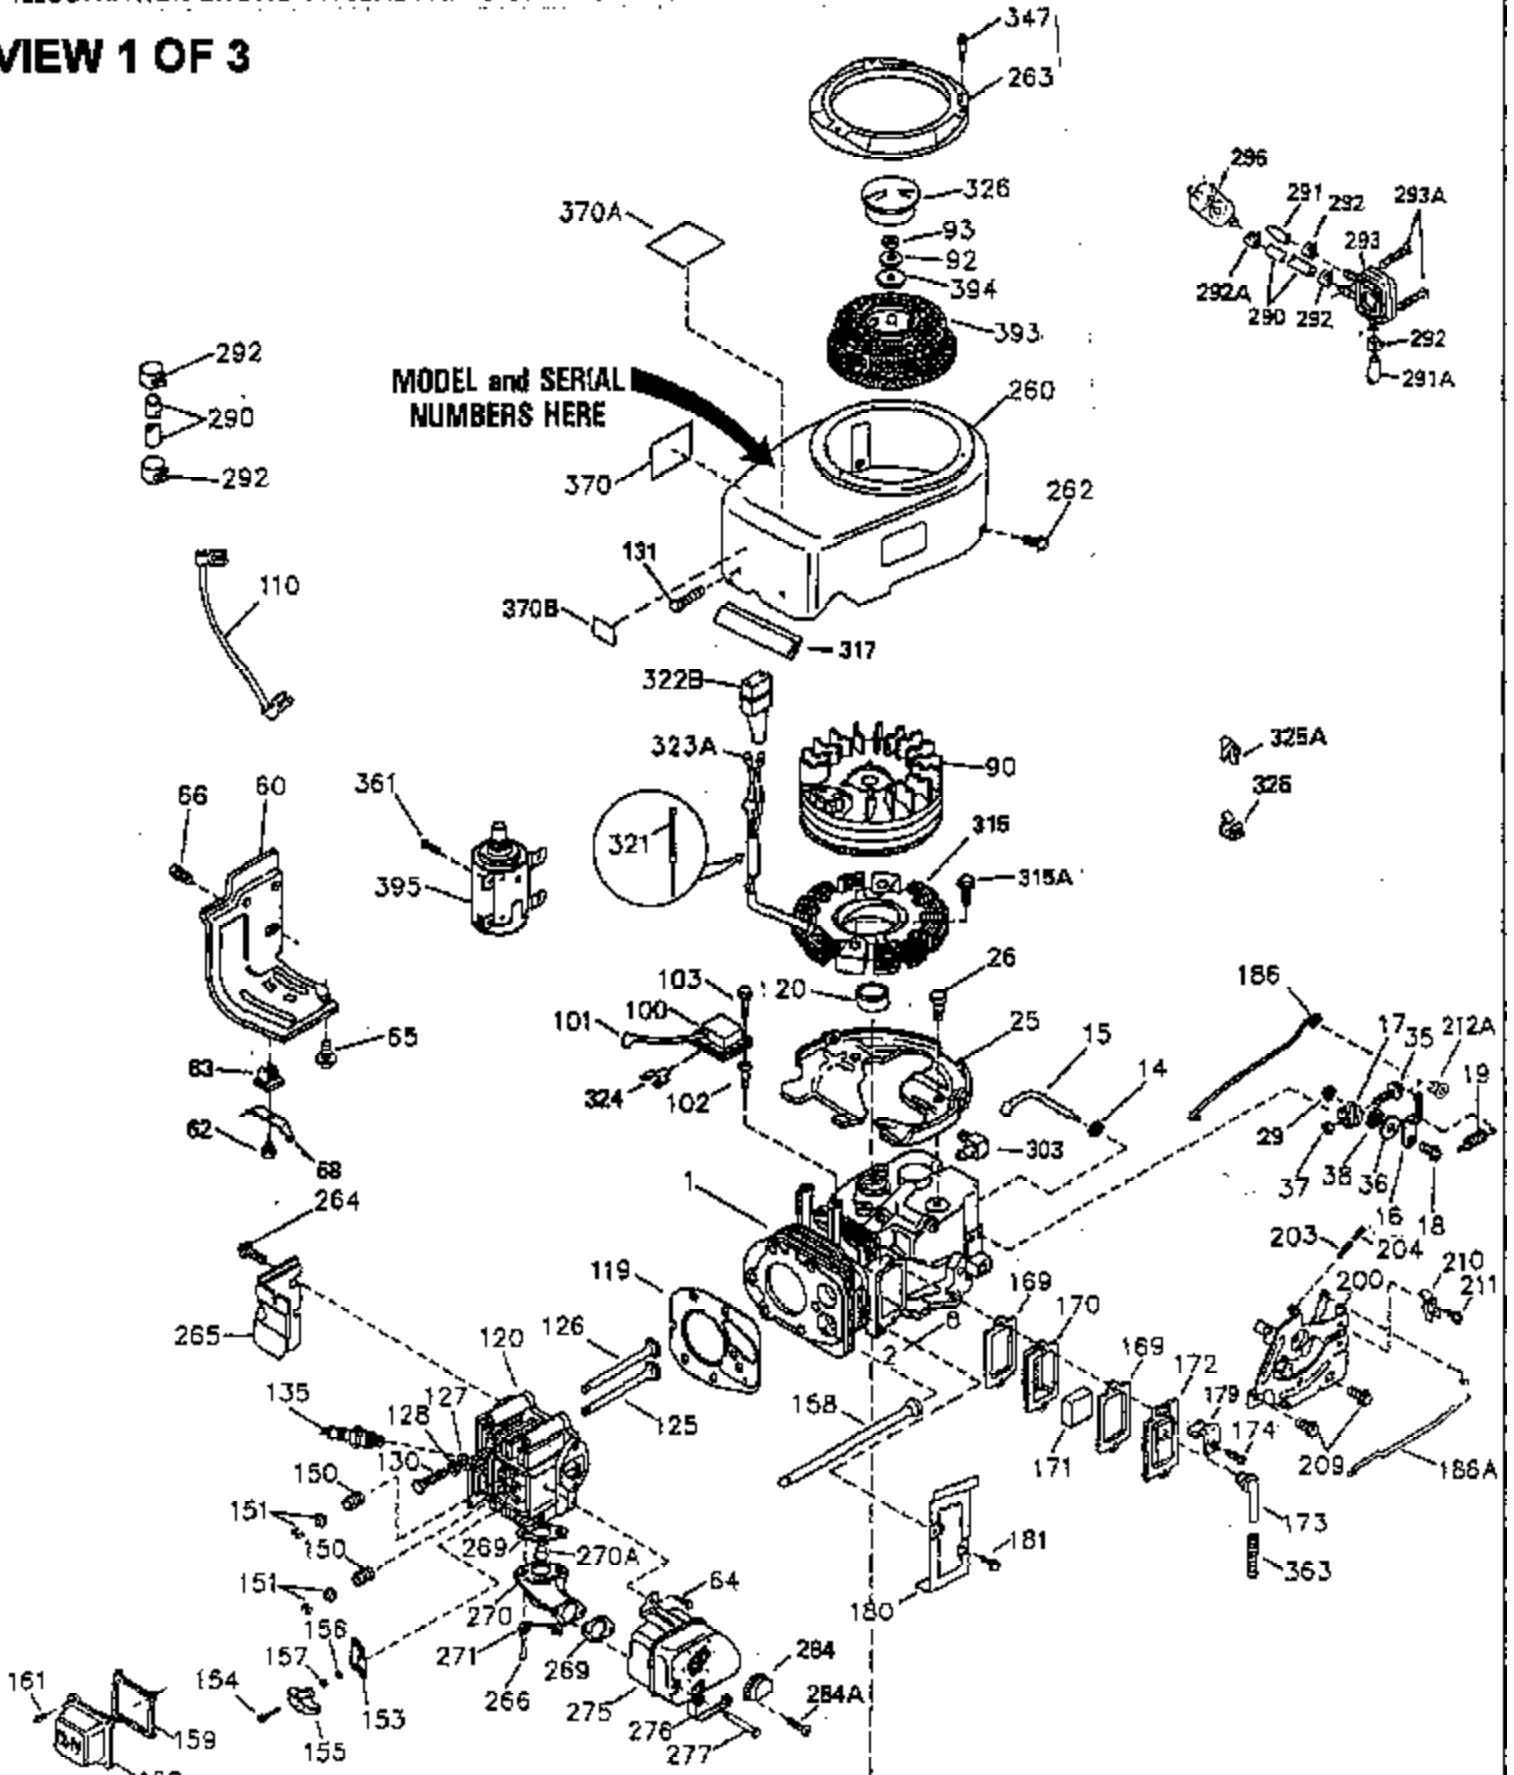

ILLUSTRATION SHOWS TYPICAL PARTS ONLY. ORDER BY PART NUMBER. PARTS NOT LISTED ARE SUPPLIED BY OEM.

VIEW 1 OF 3

CONTINUED TO PAGE 3

Engine Parts List #1

Ref #	Part Number	Qty	Description
	1 35943	1	Cylinder (Incl. 2 & 20)
	2 27652	2	Dowel Pin
	14 28277	2	Washer
	15 35324	1	Governor Rod
	16 35520	1	Governor Lever
	17 29916	1	Governor Lever Clamp
	18 650548	1	Screw, 8-32 x 5/16"
	19 35945	1	Extension Spring
	20 35319	1	Oil Seal
	25 35326	1	Blower Housing Baffle
	26 650561	2	Screw, 1/4-20 x 5/8"
	28 30322	1	Lock Nut, 8-32
	35 29826	1	Screw, 10-32 x 3/4"
	36 29918	1	Lock Washer
	37 29216	1	Lock Nut, 10-32
	38 29642	1	Retaining Ring
	60 35316A	1	Blower Housing Extension
	64 30063	2	Screw, Torx T-30, 1/4-20 x 1/2"
	65 650128	1	Screw, 10-24 x 1/2"
	90 611094	1	Flywheel (W/Ring Gear)
	92 650880	1	Lock Washer
	93 650881	1	Flywheel Nut
	100 35135	1	Solid State Ignition
	101 610118	1	Spark Plug Cover
	102 650872	2	Solid State Mounting Stud
	103 650814	2	Screw, Torx T-15, 10-24 x 1"
	110 36225	1	Ground Wire
	119 35946	1	* Cylinder Head Gasket
	120 35948	1	Cylinder Head
	125 35308	1	Exhaust Valve (Std.)
	125 35433	1	Exhaust Valve (1/32" OS)
	126 35309	1	Intake Valve (Std.)
	126 35432	1	Intake Valve (1/32" OS)
	127 650691	6	Washer
	128 650690	6	Belleville Washer
	130 650946	6	Screw, 5/16-18 x 2-45/64"
	135 34645	1	Resistor Spark Plug (RN4C)
	150 33507	2	Valve Spring
	151 33508	2	Valve Spring Keeper
	153 35949	1	Push Rod Guide
	154 650945	1	Rocker Arm Stud
	155 35950	1	Rocker Arm
	156 650890	2	Lock Washer
	157 650947	1	Lock Nut, 5/16-24
	158 35951	2	Push Rod
	159 35952	1	* Rocker Box Gasket
	160 35953	1	Rocker Arm Housing
	161 30063	4	Screw, Torx T-30, 1/4-20 x 1/2"
	169 27896A	2	* Valve Cover Gasket
	170 28423	1	Breather Body
	171 28424	1	Breather Element
	172 28425	1	Valve Cover
	173 35350	1	Breather Tube
	174 650128	2	Screw, 10-24 x 1/2"
	180 35954	1	Blower Housing Extension
	181 30200	2	Screw, 10-24 x 9/16"
	186A 35957	1	Choke Link
	186 35522	1	Governor Link