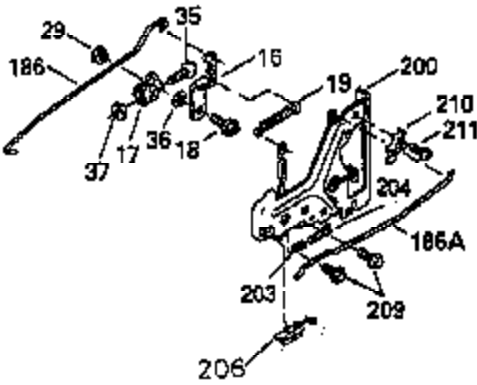

ILLUSTRATION SHOWS TYPICAL PARTS ONLY. ORDER PART NUMBER. PARTS NOT LISTED ARE SUPPLIED BY OEM.

VIEW 3 OF 3

Ref #	Part Number	Qty	Description
16	35520	1	Governor Lever
17	29916	1	Governor Lever Clamp
18	650548	1	Screw, 8-32 x 5/16"
19	35945	1	Extension Spring
28	30322	1	Lock Nut, 8-32
35	29826	1	Screw, 10-32 x 3/4"
36	29918	1	Lock Washer
37	29216	1	Lock Nut, 10-32
92	650880	1	Lock Washer
93	650881	1	Flywheel Nut
186A	35957	1	Choke Link
186	35522	1	Governor Link
200	35956	1	Control Bracket (Incl. 203 & 204)
203	33802	1	Compression Spring
204	650777	1	Screw, 6-32 x 21/32"
209	650902	2	Screw, 10-32 x 7/16"
210	27793	1	Conduit Clip
211	28942	1	Screw, 10-32 x 3/8"
238	650875	2	Screw, 10-32 x 5-1/4"
245A	35404	1	Air Cleaner Filter
260	35964	1	Blower Housing
261	30063	2	Screw, Torx T-30, 1/4-20 x 1/2"
314	650873	2	Screw, 1/4-20 x 3/4"
315	611104	1	Alternator Coil (3/5 Split)(Incl.321, 322,323)
321	611161	1	Diode
322	611142	1	Connector Body
323	611118	2	Terminal