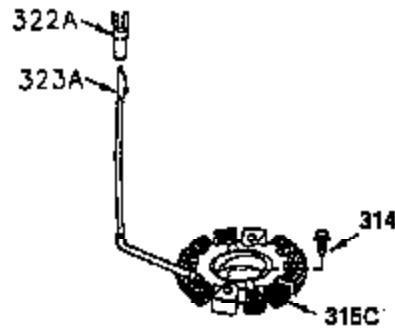

ILLUSTRATION SHOWS TYPICAL PARTS ONLY. ORDER PART NUMBER. PARTS NOT LISTED ARE SUPPLIED BY OEM.

VIEW 3 OF 3

Ref #	Part Number	Qty	Description
16	35520	1	Governor Lever
17	29916	1	Governor Lever Clamp
18	650548	1	Screw, 8-32 x 5/16"
19	35945	1	Extension Spring
28	30322	1	Lock Nut, 8-32
35	29826	1	Screw, 10-32 x 3/4"
36	29918	1	Lock Washer
37	29216	1	Lock Nut, 10-32
92	650880	1	Lock Washer
93	650881	1	Flywheel Nut
186A	35957	1	Choke Link
186	35522	1	Governor Link
200	35956	1	Control Bracket (Incl. 203 & 204)
203	33802	1	Compression Spring
204	650777	1	Screw, 6-32 x 21/32"
209	650902	2	Screw, 10-32 x 7/16"
210	27793	1	Conduit Clip
211	28942	1	Screw, 10-32 x 3/8"
238	650875	2	Screw, 10-32 x 5-1/4"
245A	35404	1	Air Cleaner Filter
260	35964	1	Blower Housing
261	30063	2	Screw, Torx T-30, 1/4-20 x 1/2"
314	650873	2	Screw, 1/4-20 x 3/4"
315	611104	1	Alternator Coil (3/5 Split)(Incl.321, 322,323)
321	611161	1	Diode
322	611142	1	Connector Body
323	611118	2	Terminal