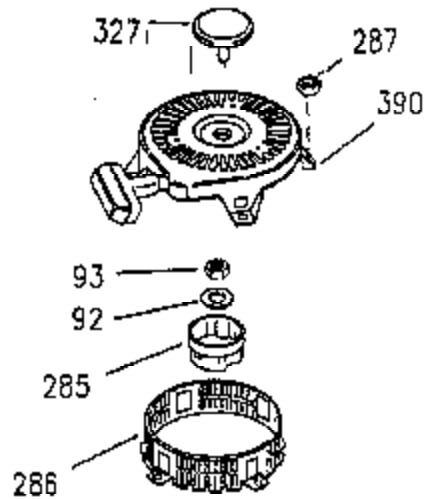

ILLUSTRATION SHOWS TYPICAL PARTS ONLY. ORDER PART NUMBER. PARTS NOT LISTED ARE SUPPLIED BY OEM.

VIEW 3 OF 3

Ref #	Part Number	Qty	Description
16	35520	1	Governor Lever
17	29916	1	Governor Lever Clamp
18	650548	1	Screw, 8-32 x 5/16"
19	35945	1	Extension Spring
28	30322	1	Lock Nut, 8-32
35	29826	1	Screw, 10-32 x 3/4"
36	29918	1	Lock Washer
37	29216	1	Lock Nut, 10-32
92	650880	1	Lock Washer
93	650881	1	Flywheel Nut
186A	35957	1	Choke Link
186	35522	1	Governor Link
200	35956	1	Control Bracket (Incl. 203 & 204)
203	33802	1	Compression Spring
204	650777	1	Screw, 6-32 x 21/32"
209	650902	2	Screw, 10-32 x 7/16"
210	27793	1	Conduit Clip
211	28942	1	Screw, 10-32 x 3/8"
238	650875	2	Screw, 10-32 x 5-1/4"
245A	35404	1	Air Cleaner Filter
260	35964	1	Blower Housing
261	30063	2	Screw, Torx T-30, 1/4-20 x 1/2"
314	650873	2	Screw, 1/4-20 x 3/4"
315	611104	1	Alternator Coil (3/5 Split)(Incl.321, 322,323)
321	611161	1	Diode
322	611142	1	Connector Body
323	611118	2	Terminal