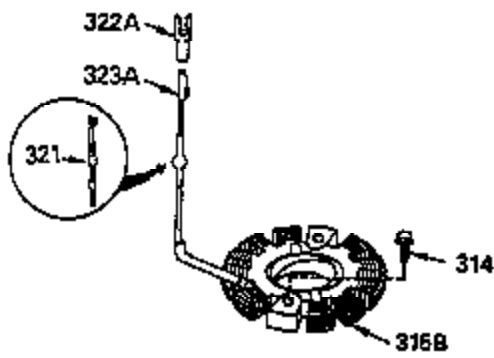

ILLUSTRATION SHOWS TYPICAL PARTS ONLY. ORDER PART NUMBER. PARTS NOT LISTED ARE SUPPLIED BY OEM.

VIEW 3 OF 3

Ref #	Part Number	Qty	Description
16	35520	1	Governor Lever
17	29916	1	Governor Lever Clamp
18	650548	1	Screw, 8-32 x 5/16"
19	35945	1	Extension Spring
28	30322	1	Lock Nut, 8-32
35	29826	1	Screw, 10-32 x 3/4"
36	29918	1	Lock Washer
37	29216	1	Lock Nut, 10-32
92	650880	1	Lock Washer
93	650881	1	Flywheel Nut
186A	35957	1	Choke Link
186	35522	1	Governor Link
200	35956	1	Control Bracket (Incl. 203 & 204)
203	33802	1	Compression Spring
204	650777	1	Screw, 6-32 x 21/32"
209	650902	2	Screw, 10-32 x 7/16"
210	27793	1	Conduit Clip
211	28942	1	Screw, 10-32 x 3/8"
238	650875	2	Screw, 10-32 x 5-1/4"
245A	35404	1	Air Cleaner Filter
260	35964	1	Blower Housing
261	30063	2	Screw, Torx T-30, 1/4-20 x 1/2"
314	650873	2	Screw, 1/4-20 x 3/4"
315	611104	1	Alternator Coil (3/5 Split)(Incl.321, 322,323)
321	611161	1	Diode
322	611142	1	Connector Body
323	611118	2	Terminal