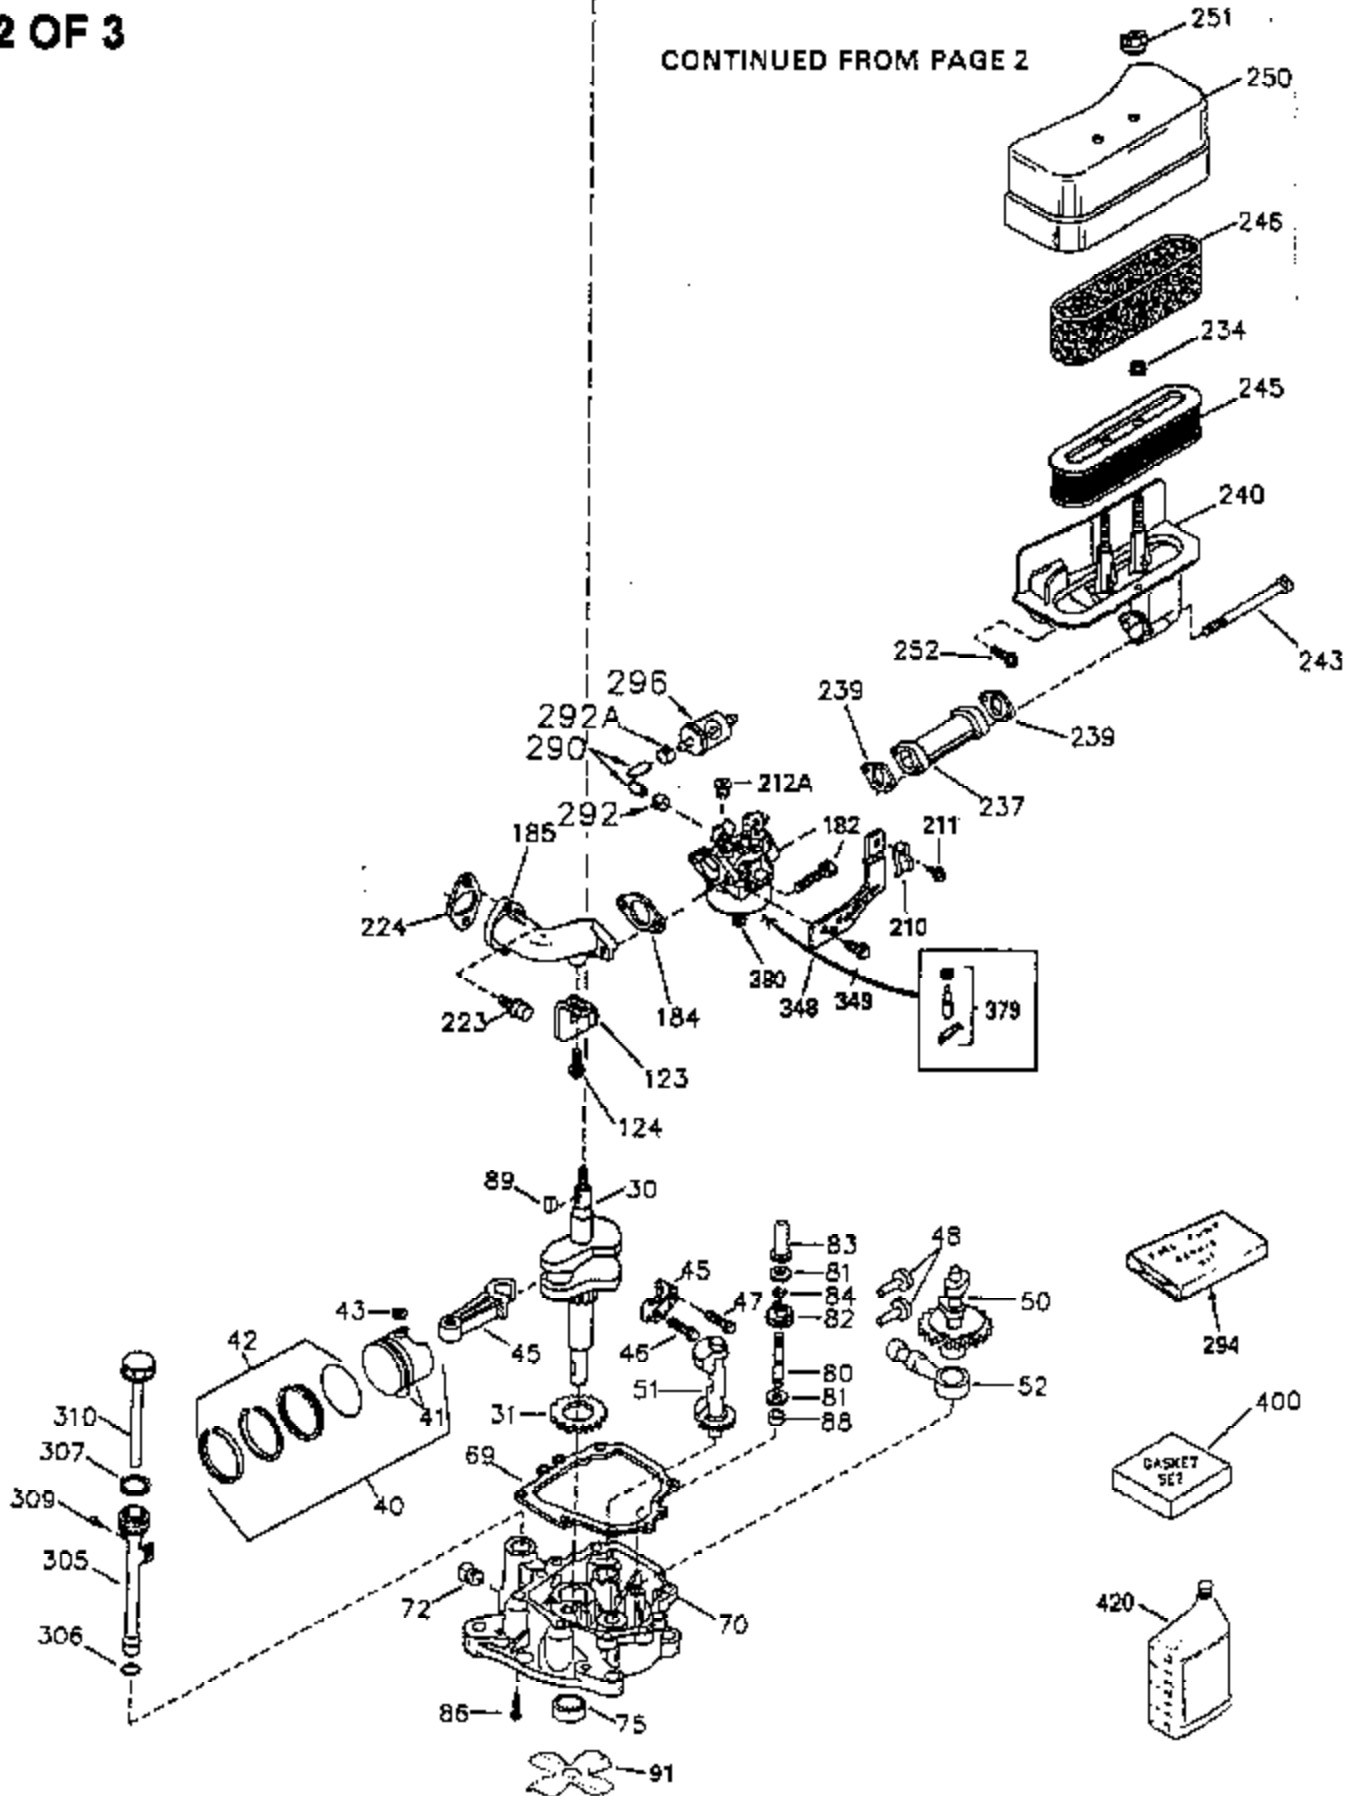

ILLUSTRATION SHOWS TYPICAL PARTS ONLY. ORDER BY PART NUMBER. PARTS NOT LISTED ARE SUPPLIED BY DEM.

VIEW 2 OF 3

CONTINUED FROM PAGE 2

Engine Parts List #2

Ref #	Part Number	Qty	Description
28	30322	1	Lock Nut, 8-32
30	35336B	1	Crankshaft
31	35327	1	Counterbalance Gear
40	35776	1	Piston, Pin & Ring Set (Std.)
40	35777	1	Piston, Pin & Ring Set (.010" OS)
40	35778	1	Piston, Pin & Ring Set (.020" OS)
41	35773	1	Piston & Pin Ass'y. (Std.) (Incl. 43)
41	35774	1	Piston & Pin Ass'y. (.010" OS) (Incl. 43)
41	35775	1	Piston & Pin Ass'y. (.020" OS) (Incl. 43)
42	35779	1	Ring Set (Std.)
42	35780	1	Ring Set (.010" OS)
42	35781	1	Ring Set (.020" OS)
43	35772	2	Piston Pin Retaining Ring
45	35330A	1	Connecting Rod Ass'y. (Incl. 46 & 47)
46	650908	1	Connecting Rod Bolt
47	650882	1	Connecting Rod Bolt
48	35313	2	Valve Lifter
50	35939	1	Camshaft (MCR)
51	35315A	1	Counterbalance Weight
52	31356	1	Oil Pump Ass'y.
69	35317	1	* Mounting Flange Gasket
70	35970	1	Mounting Flange (Incl. 72, 75 & 80)
72	31927	1	Oil Drain Plug
75	35319	1	Oil Seal
80	35712	1	Governor Shaft
81	35479	2	Washer
82	35321	1	Governor Gear Ass'y.
83	35322	1	Governor Spool
84	29193	1	Retaining Ring
86	650833	7	Screw, 1/4-20 x 1-3/16"
88	31707A	1	Spacer
89	32589	1	Flywheel Key
123	35288	1	Intake Pipe Brace
124	650738	2	Screw, 1/4-20 x 5/8"
182	650517	2	Screw, 1/4-20 x 27/32"
184	33263	1	* Carburetor To Intake Pipe Gasket
185	35955	1	Intake Pipe
210	27793	1	Conduit Clip
211	28942	1	Screw, 10-32 x 3/8"
223	792028	2	Screw, 5/16-18 x 7/8"
224	35958	1	* Intake Pipe Gasket
234	650825	2	Nut & Lock Washer, 1/4-20
237	35286	1	Air Cleaner Adapter
238	650875	2	Screw, 10-32 x 5-1/4"
239	33629	2	* Air Cleaner Gasket
240	35960	1	Air Cleaner Body (Incl. 239)
245	35403	1	Air Cleaner Filter (Incl. 234)
245A	35404	1	Air Cleaner Filter
250	35961	1	Air Cleaner Cover
251	650886	2	Wing Nut, 1/4-20
252	650887	1	Screw, 1/4-20 x 1"
261	30063	2	Screw, Torx T-30, 1/4-20 x 1/2"
290	29774	1	Fuel Line
292A	35864	1	Fuel Filter Clamp
292	26460	1	Fuel Line Clamp
296	34279B	1	Fuel Filter (Incl. 292)
305	35972	1	Oil Fill Tube
306	34265	1	* "O" Ring