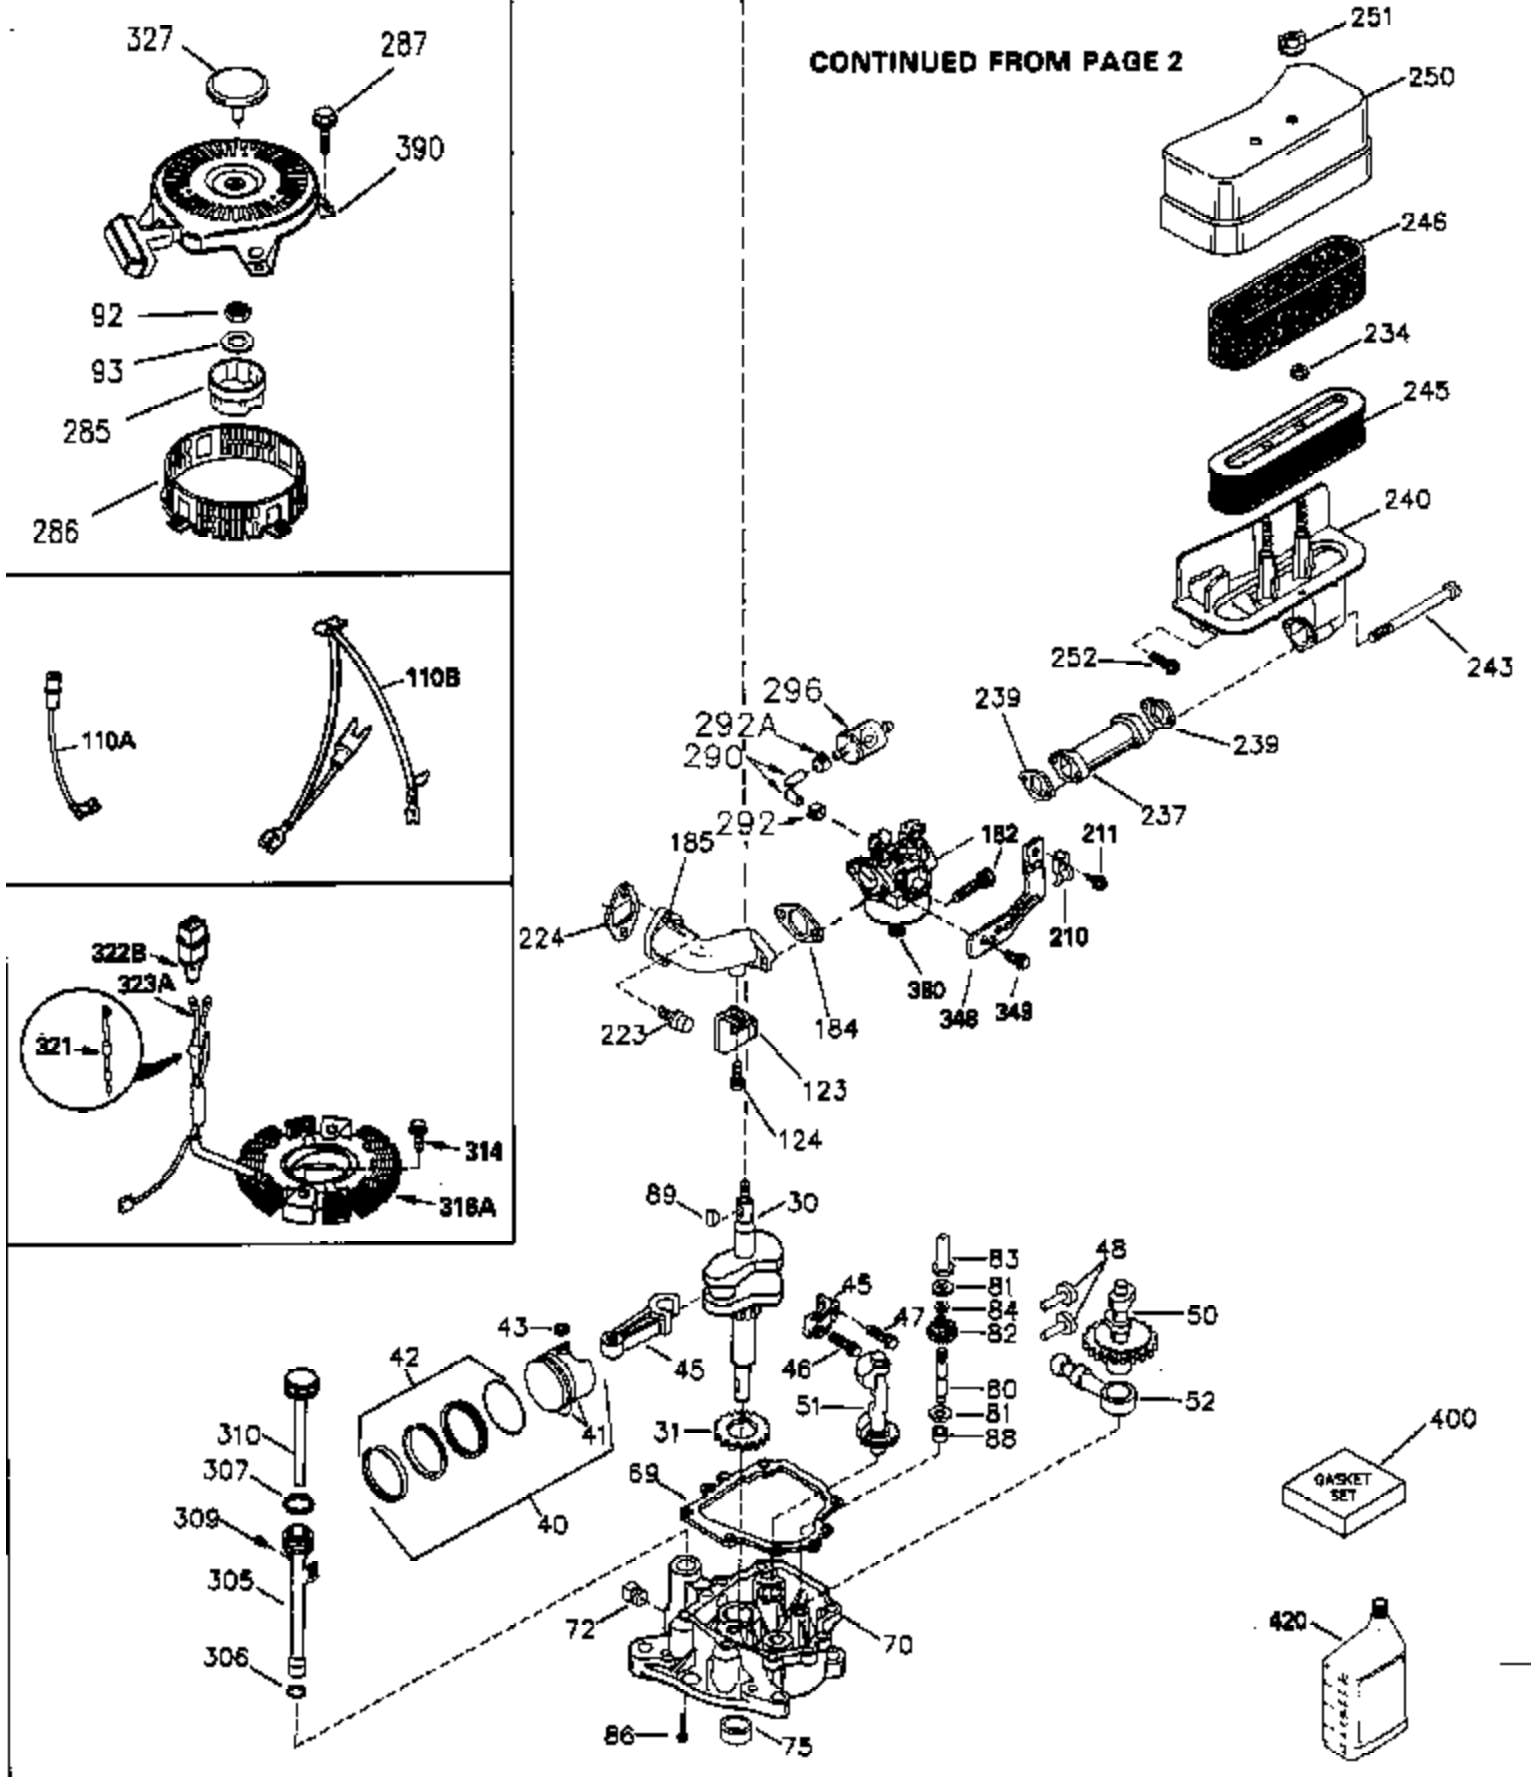

ILLUSTRATION SHOWS TYPICAL PARTS ONLY. ORDER BY PART NUMBER. PARTS NOT LISTED ARE SUPPLIED BY OEM.

Ref #	Part Number	Qty	Description
30	35336B	1	Crankshaft
31	35327	1	Counter-balance Gear (Mach)
40	35776	1	Piston,Pin & Ring Set (Std.) (Incl. Nos. 41, 42 & 43)
40	35777	1	Piston,Pin & Ring Set (.010") (Incl. Nos. 41, 42 & 43)
40	35778	1	Piston,Pin & Ring Set (.020") (Incl. Nos. 41, 42 & 43)
41	35773	1	Piston & Pin Ass'y. (Std.)(Includes No. 43)
41	35774	1	Piston & Pin Ass'y. (.010" Oversized) (Incl. No. 43)
41	35775	1	Piston & Pin Ass'y. (.020" Oversized) (Incl. No. 43)
42	35779	1	Ring Set (Std.)
42	35780	1	Ring Set (.010")
42	35781	1	Ring Set (.020")
45	35330A	1	Connecting Rod Ass'y. (Incl. Nos. 46 & 47)
46	650908	1	Bolt, Connecting Rod
47	650882	1	Bolt, Connecting Rod
48	35313	2	Valve Lifter
50	35939	1	Camshaft
51	35315A	1	Counter-balance Weight Ass'y
52	31356	1	Oil Pump (Mach)
69	35317	1	Engine Mounting Flange Gasket
70	35970	1	Engine Mounting Flange (Incl. Nos. 72, 75 & 80)
72	31927	1	Oil Drain Plug
75	35319	1	Oil Seal
80	35712	1	Governor Shaft
81	35479	1	Flat Washer
81	35479	1	Flat Washer
82	35321	1	Governor Gear Ass'y.
83	35322	1	Governor Spool
84	29193	1	Retaining Ring
86	650833	7	Screw, Hex Washer Hd. Powerlok, 1/4-20 x 1-3/16
88	31707A	1	Governor Gear Spacer
89	32589	1	Flywheel Key
92	650880	1	Flywheel Washer
93	650881	1	Flywheel Nut
123	35288	1	Intake Pipe Brace
124	650738	2	Screw, Hex Washer Spinlock Hd., Thread Forming, 1/4-20 x 5/8
182	650517	2	Screw, Hex Sems, 1/4-20 x 27/32
184	33263	1	Carburetor to Intake Pipe Gasket
185	35955	1	Intake Pipe (Mach)
210	27793	1	Conduit Clip
211	28942	1	Screw, Hex washer hd. Sems, 10-32 x 3/8
223	792028	2	Screw, Hex Hd. Sems, 5/16-18 x 7/8
224	35958	1	Intake Port Gasket
225	35286	1	Carburetor Tube
234	650825	2	Air Cleaner Nut
239	33629	2	Air Cleaner Elbow Gasket
240	35960	1	Air Cleaner Body Assy. (Inc. No. 239)
243	650875	2	Screw, Fil. hd. Sems, 10-32 x 5-1/4
245	35403	1	Air Cleaner Filter
246	35404	1	Pre-Air Filter
250	35961	1	Air Cleaner Cover
251	650886	2	Wing Nut
252	650887	1	Screw, Hex Washer Hd. Self-Drill, Self-Tap, 1/4-20 x 1
285	35985	1	Starter Hub
286	35446	1	Starter Screen
287	29752	4	Nut & Lockwasher Ass'y., 1/4-28
290	30705	1	Fuel Line (10.50")