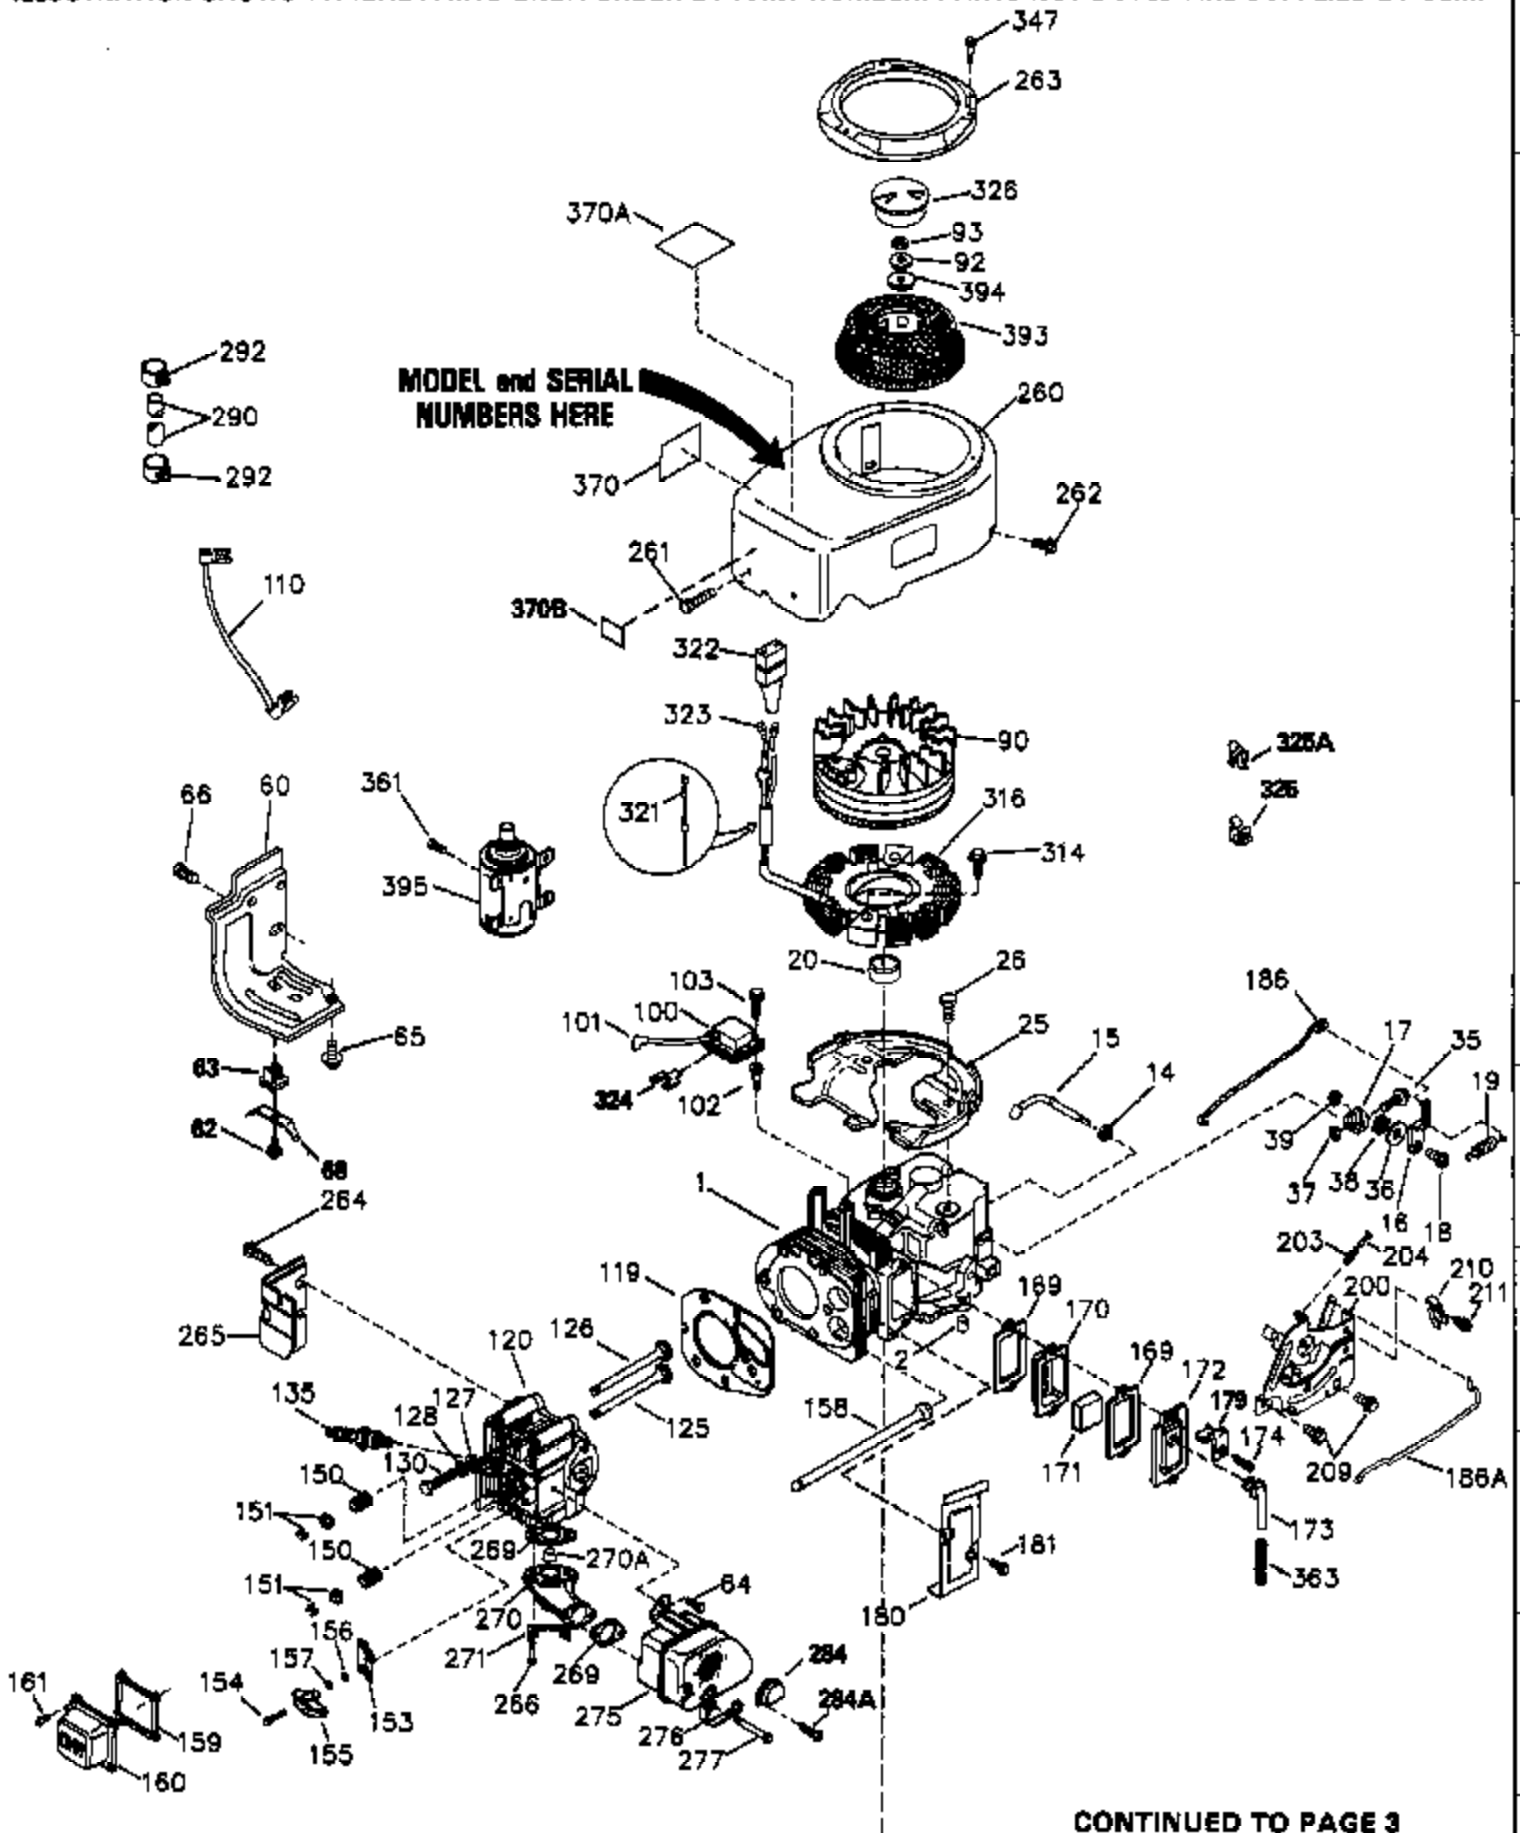

ILLUSTRATION SHOWS TYPICAL PARTS ONLY. ORDER BY PART NUMBER. PARTS NOT LISTED ARE SUPPLIED BY OEM.

CONTINUED TO PAGE 3

Engine Parts List #1

Ref #	Part Number	Qty	Description
1	35943	1	Cylinder (Includes Nos. 2 & 20)
2	27652	2	Dowel Pin
14	28277	1	Flat Washer
14	28277	1	Flat Washer
15	35324	1	Governor Rod
16	35520	1	Governor Lever
17	29916	1	Governor Lever Clamp
18	650548	1	Screw
19	35945	1	Control Spring
20	35319	1	Oil Seal
26	650561	2	Screw
35	29826	1	Governor Lever Screw
36	29918	1	E.T. Lock Washer
37	29216	1	Lock Nut
38	35772	2	Retainer Ring
38	29642	1	Retaining Ring
39	30322	1	Keps Nut & Washer
60	35316A	1	Blower Housing Extension
62	650760	1	Screw, Pan Hd. Taptite, 8-32 x 3/8
63	28545	1	Grommet
64	30063	1	Screw, Torx T-30 Hex washer hd. sems, 1/4-20 x 1/2
64	30063	1	Screw, Torx T-30 Hex Washer Hd. Sems, 1/4-20 x 1/2
65	650128	1	Screw, Hex Hd. Sems, 10-24 x 1/2
68	33356	1	Ground Terminal
90	611094	1	Flywheel Assy. (7 Amp w/ring gear)
92	650880	1	Flywheel Washer
93	650881	1	Flywheel Nut
100	35135	1	Solid State Ignition Module (Sparkie)
102	650872	2	Stud
103	650814	2	Screw, Torx T-15 Hex Washer Hd. Sems, 10-24 x 1
110	35183	1	Ground Wire Ass'y.
119	35946	1	Head Gasket
120	35948	1	Cylinder Head
125	35308	1	Exhaust Valve (Stellite) (Std.)
125	35433	1	Exhaust Valve (1/32" Oversized)
126	35309	1	Intake Valve (Std.)
126	35432	1	Intake Valve (1/32" Oversized)
127	650691	6	Flat Washer
128	650690	6	Belleville Washer
130	650946	6	Head Bolt, Screw
135	34645	1	Spark Plug (RN4C or Equivalent)
150	33507	2	Spring Valve
151	33508	2	Valve Spring Cap
153	35949	1	Push Rod Guide
154	650945	1	Rocker Arm Stud
155	35950	1	Rocker Arm
156	650890	2	Internal Lock Washer
157	650947	1	Lock Nut
158	35951	2	Push Rod
159	35952	1	Rocker Arm Cover Gasket
160	35965	1	Rocker Arm Cover
161	30063	4	Screw, Torx T-30 Hex Washer Hd. 1/4-20 x 1/2
169	27896A	1	Valve Chamber Gasket
169	27896A	1	Valve Chamber Gasket
170	28423	1	Breather Body
171	28424	1	Filter Element
172	28425	1	Valve Spring Box Cover
173	35350	1	Breather Tube