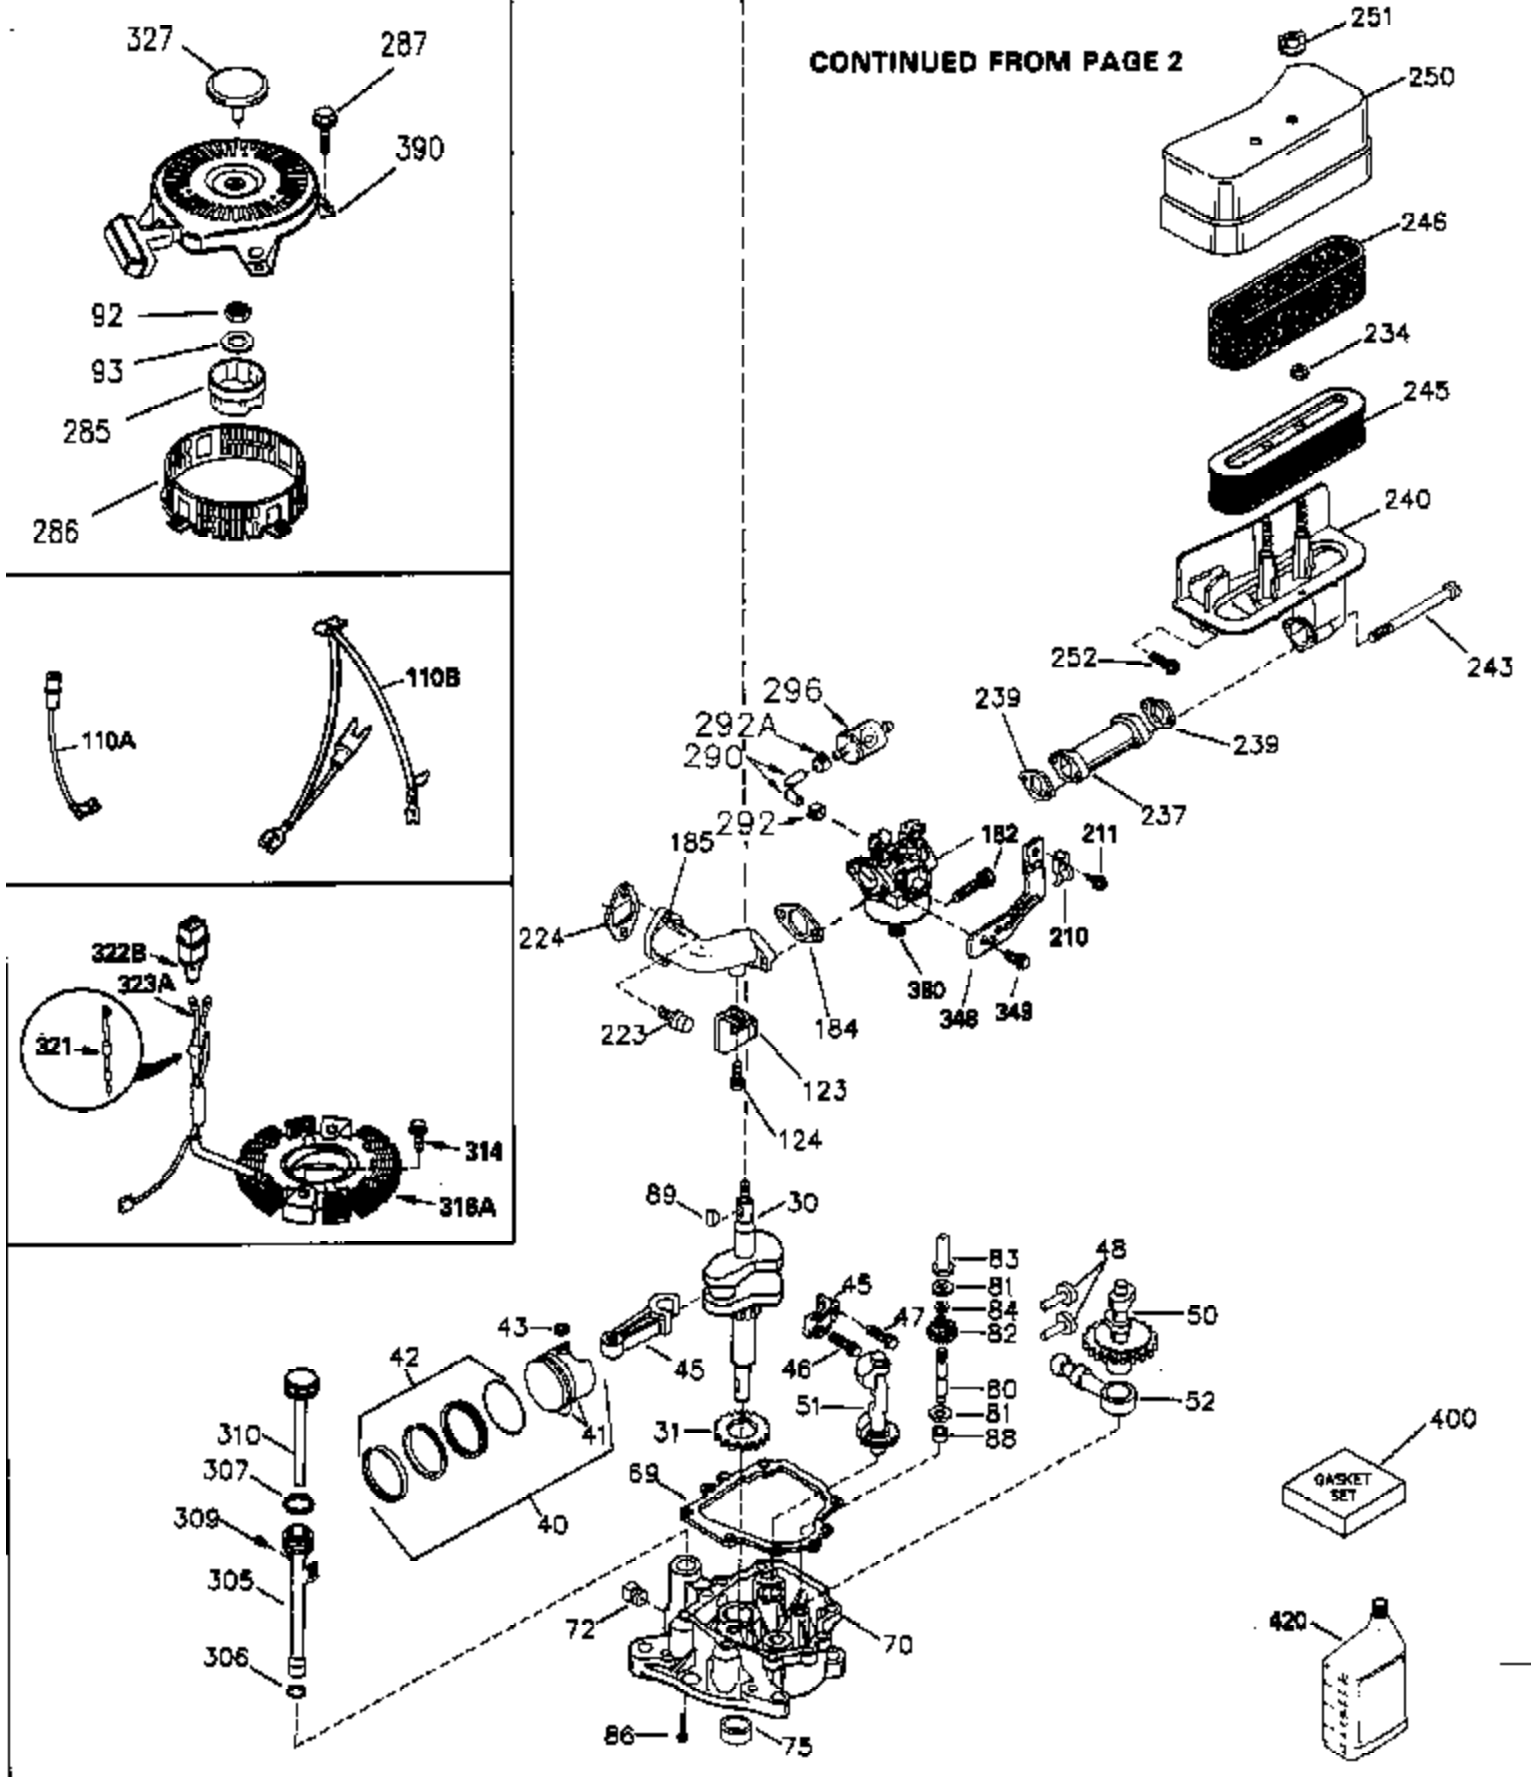

ILLUSTRATION SHOWS TYPICAL PARTS ONLY. ORDER BY PART NUMBER. PARTS NOT LISTED ARE SUPPLIED BY OEM.

Ref #	Part Number	Qty	Description
30	35336B	1	Crankshaft
31	35327	1	Counter-balance Gear (Mach)
40	35776	1	Piston,Pin & Ring Set (Std.) (Incl. Nos. 41, 42 & 43)
40	35777	1	Piston,Pin & Ring Set (.010") (Incl. Nos. 41, 42 & 43)
40	35778	1	Piston,Pin & Ring Set (.020") (Incl. Nos. 41, 42 & 43)
41	35773	1	Piston & Pin Ass'y. (Std.)(Includes No. 43)
41	35774	1	Piston & Pin Ass'y. (.010" Oversized) (Incl. No. 43)
41	35775	1	Piston & Pin Ass'y. (.020" Oversized) (Incl. No. 43)
42	35779	1	Ring Set (Std.)
42	35780	1	Ring Set (.010")
42	35781	1	Ring Set (.020")
45	35330A	1	Connecting Rod Ass'y. (Incl. Nos. 46 & 47)
46	650908	1	Bolt, Connecting Rod
47	650882	1	Bolt, Connecting Rod
48	35313	2	Valve Lifter
50	35939	1	Camshaft
51	35315A	1	Counter-balance Weight Ass'y
52	31356	1	Oil Pump (Mach)
69	35317	1	Engine Mounting Flange Gasket
70	35970	1	Engine Mounting Flange (Incl. Nos. 72, 75 & 80)
72	31927	1	Oil Drain Plug
75	35319	1	Oil Seal
80	35712	1	Governor Shaft
81	35479	1	Flat Washer
81	35479	1	Flat Washer
82	35321	1	Governor Gear Ass'y.
83	35322	1	Governor Spool
84	29193	1	Retaining Ring
86	650833	7	Screw, Hex Washer Hd. Powerlok, 1/4-20 x 1-3/16
88	31707A	1	Governor Gear Spacer
89	32589	1	Flywheel Key
92	650880	1	Flywheel Washer
93	650881	1	Flywheel Nut
123	35288	1	Intake Pipe Brace
124	650738	2	Screw, Hex Washer Spinlock Hd., Thread Forming, 1/4-20 x 5/8
182	650517	2	Screw, Hex Sems, 1/4-20 x 27/32
184	33263	1	Carburetor to Intake Pipe Gasket
185	35955	1	Intake Pipe (Mach)
210	27793	2	Conduit Clip
211	28942	1	Screw, Hex washer hd. Sems, 10-32 x 3/8
211	28942	1	Screw, Hex Washer Hd. Sems, 10-32 x 3/8
223	792028	2	Screw, Hex Hd. Sems, 5/16-18 x 7/8
224	35958	1	Intake Port Gasket
225	35286	1	Carburetor Tube
234	650825	2	Air Cleaner Nut
239	33629	2	Air Cleaner Elbow Gasket
240	35960	1	Air Cleaner Body Assy. (Inc. No. 239)
243	650875	2	Screw, Fil. hd. Sems, 10-32 x 5-1/4
245	35403	1	Air Cleaner Filter
246	35404	1	Pre-Air Filter
250	35961	1	Air Cleaner Cover
251	650886	2	Wing Nut
252	650887	1	Screw, Hex Washer Hd. Self-Drill, Self-Tap, 1/4-20 x 1
290	34357	1	Fuel Line (6.75")
292A	35864	1	Fuel Filter Clamp
292	26460	1	Fuel Line Clamp