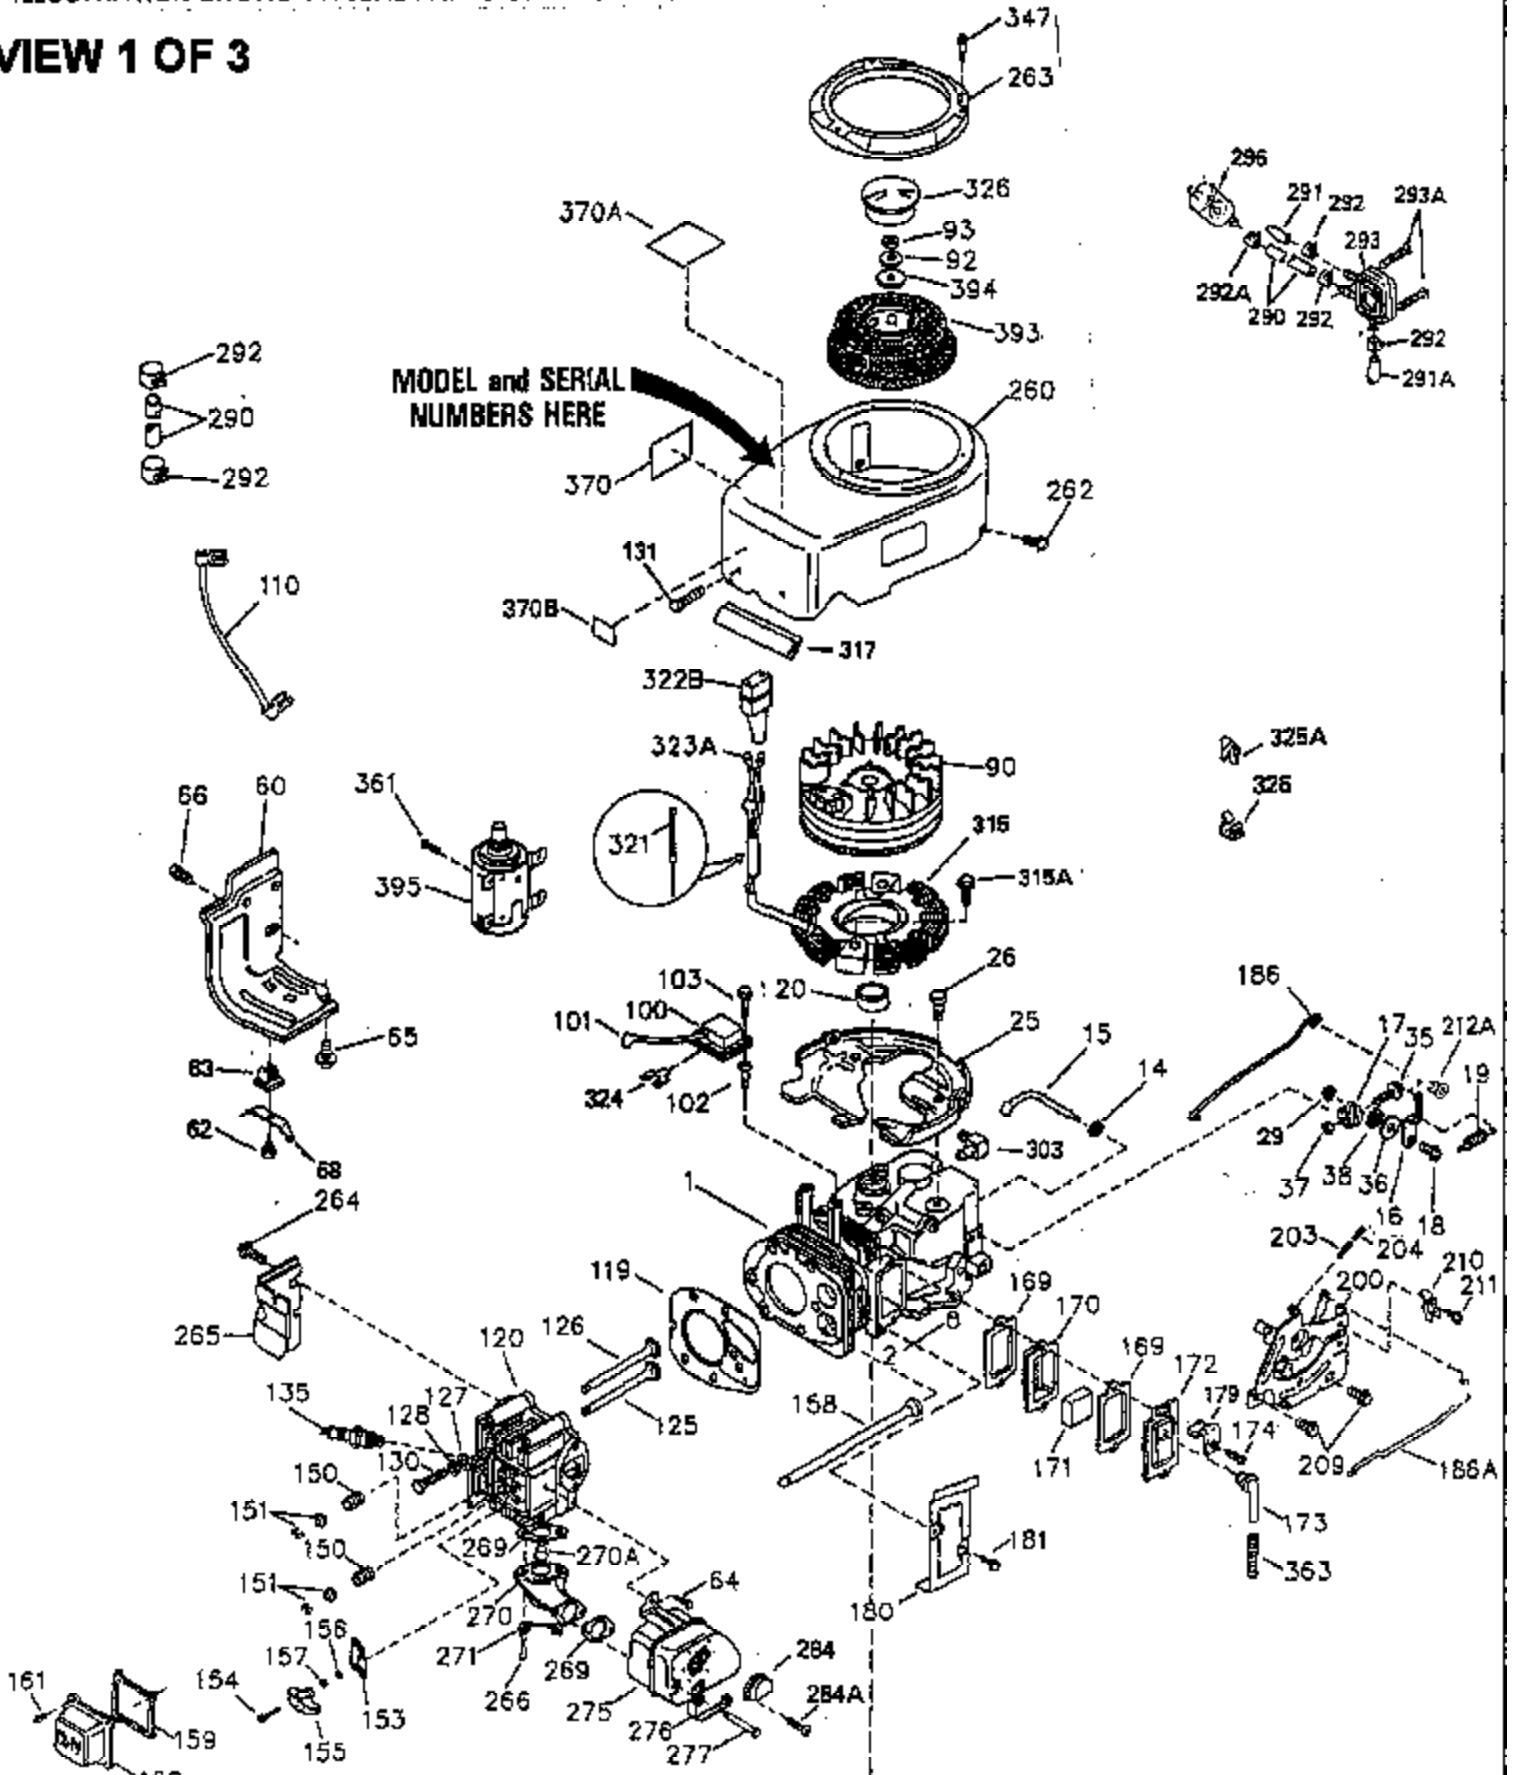

ILLUSTRATION SHOWS TYPICAL PARTS ONLY. ORDER BY PART NUMBER. PARTS NOT LISTED ARE SUPPLIED BY OEM.

**VIEW 1 OF 3**

CONTINUED TO PAGE 3

Ref #	Part Number	Qty	Description
1	35323A	1	Cylinder (Incl. 2 & 20)
2	27652	2	Dowel Pin
14	28277	2	Washer
15	35324	1	Governor Rod
16	35520	1	Governor Lever
17	29916	1	Governor Lever Clamp
18	650548	1	Screw, 8-32 x 5/16"
19	35203	1	Extension Spring
20	35319	1	Oil Seal
25	35326	1	Blower Housing Baffle
26	650561	2	Screw, 1/4-20 x 5/8"
28	30322	1	Lock Nut, 8-32
35	29826	1	Screw, 10-32 x 3/4"
36	29918	1	Lock Washer
37	29216	1	Lock Nut, 10-32
38	29642	1	Retaining Ring
60	35316	1	Blower Housing Extension
62	650760	1	Screw, 8-32 x 3/8"
63	28545	1	Grommet
65	650128	1	Screw, 10-24 x 1/2"
66	30063	2	Screw, Torx T-30, 1/4-20 x 1/2"
68	33356	1	Ground Terminal
90	611094	1	Flywheel (W/Ring Gear)
92	650880	1	Lock Washer
93	650881	1	Flywheel Nut
100	35135	1	Solid State Ignition
101	610118	1	Spark Plug Cover
102	650872	2	Solid State Mounting Stud
103	650814	2	Screw, Torx T-15, 10-24 x 1"
110	35183	1	Ground Wire
119	35854	1	* Cylinder Head Gasket
120	35307	1	Cylinder Head
121	730218	2	Valve Guide Kit (Incl. 2 of 122)
122	792035	2	Retaining Ring
125	35308	1	Exhaust Valve (Std.)
125	35433	1	Exhaust Valve (1/32" OS)
126	35309	1	Intake Valve (Std.)
126	35432	1	Intake Valve (1/32" OS)
127	650691	6	Washer
128	650690	6	Belleville Washer
129	650746	2	Screw, 5/16-18 x 1-3/8"
130	650692	4	Screw, 5/16-18 x 1-3/4"
135	34046	1	Resistor Spark Plug (RL86C)
141	33481	4	"O" Ring (Also Incl. in 401)
142	35475	2	Push Rod Tube
143	35310	1	Rocker Arm Housing
144	33484	1	"O" Ring (Also Incl. in 401)
145	650168	1	Washer
146	32610A	1	Screw, 1/4-20 x 29/32"
147	33509	1	"O" Ring (Also Incl. in 401)
148	34410	1	"O" Ring (Also Incl. in 401)
149	33510	2	Valve Spring Cap
150	33507	2	Valve Spring
151	33508	2	Valve Spring Keeper
152	35295	2	"O" Ring (Also Incl. in 401)
153	35296	1	Push Rod Guide
154	650878	2	Rocker Arm Stud
155	35297	2	Rocker Arm