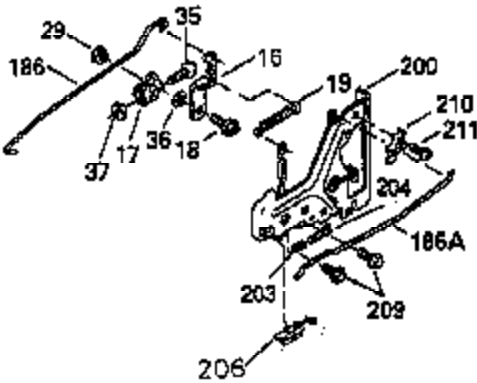

Engine Parts List #2

Ref #	Part Number	Qty	Description
237	35286	1	Air Cleaner Adapter
238	650875	2	Screw, 10-32 x 5-1/4"
239	33629	2	* Carburetor Gasket
240	35402B	1	Air Cleaner Body (Incl. 239)
245A	35404	1	Air Cleaner Filter
245	35403	1	Air Cleaner Filter (Incl. 234)
250	35405	1	Air Cleaner Cover
251	650886	2	Wing Nut, 1/4-20
252	650887	1	Screw, 1/4-20 x 1"
261	30063	1	Screw, Torx T-30, 1/4-20 x 1/2"
290	34357	1	Fuel Line
292A	35864	1	Fuel Filter Clamp
292	26460	2	Fuel Line Clamp
296	34279B	1	Fuel Filter (Incl. 292A)
305	35574	1	Oil Fill Tube
307	35499	1	"O" Ring
308	35437	1	Fill Tube Clip
308A	33997	1	Fill Tube Clip
310	35576	1	Dipstick
348	35426	1	Remote Choke Bracket
349	650767	2	Screw, 8-32 x 27/64"
380	632494	1	Carburetor (Incl. 184)
400	35855	1	* Gasket Set (Incl. items marked PK in notes) Incl. part #'s 27896A (2), 28264 (2), 33263 (1), 33481 (4), 33484 (1), 33509 (1), 33515A (1), 33629 (2), 34410 (1), 35295 (2), 35299B (1), 35317 (1), 35762 (2), 35854 (1)
401	35332	1	* "O" Ring Kit (Also Incl. in 400) 28264 (2), 33481 (4), 33484 (1), 33509 (1), 34410 (1), 35295 (2), 35299B (1)
420	730225	1	SAE 30 4-Cycle Engine Oil (Quart)

ILLUSTRATION SHOWS TYPICAL PARTS ONLY. ORDER PART NUMBER. PARTS NOT LISTED ARE SUPPLIED BY OEM.

VIEW 3 OF 3