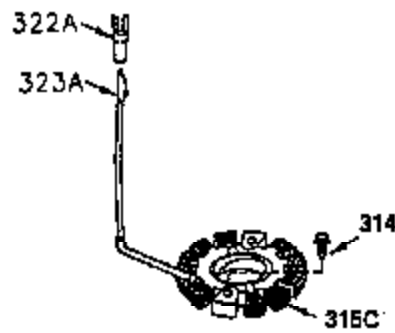

Engine Parts List #2

Ref #	Part Number	Qty	Description
237	35286	1	Air Cleaner Adapter
238	650875	2	Screw, 10-32 x 5-1/4"
239	33629	2	* Carburetor Gasket
240	35402B	1	Air Cleaner Body (Incl. 239)
245A	35404	1	Air Cleaner Filter
245	35403	1	Air Cleaner Filter (Incl. 234)
250	35405	1	Air Cleaner Cover
251	650886	2	Wing Nut, 1/4-20
252	650887	1	Screw, 1/4-20 x 1"
261	30063	1	Screw, Torx T-30, 1/4-20 x 1/2"
290	34357	1	Fuel Line
292A	35864	1	Fuel Filter Clamp
292	26460	2	Fuel Line Clamp
296	34279B	1	Fuel Filter (Incl. 292A)
305	35574	1	Oil Fill Tube
307	35499	1	"O" Ring
308	35437	1	Fill Tube Clip
308A	33997	1	Fill Tube Clip
310	35576	1	Dipstick
348	35426	1	Remote Choke Bracket
349	650767	2	Screw, 8-32 x 27/64"
380	632494	1	Carburetor (Incl. 184)
400	35855	1	* Gasket Set (Incl. items marked PK in notes) Incl. part #'s 27896A (2), 28264 (2), 33263 (1), 33481 (4), 33484 (1), 33509 (1), 33515A (1), 33629 (2), 34410 (1), 35295 (2), 35299B (1), 35317 (1), 35762 (2), 35854 (1)
401	35332	1	* "O" Ring Kit (Also Incl. in 400) 28264 (2), 33481 (4), 33484 (1), 33509 (1), 34410 (1), 35295 (2), 35299B (1)
420	730225	1	SAE 30 4-Cycle Engine Oil (Quart)

ILLUSTRATION SHOWS TYPICAL PARTS ONLY. ORDER PART NUMBER. PARTS NOT LISTED ARE SUPPLIED BY OEM.

VIEW 3 OF 3