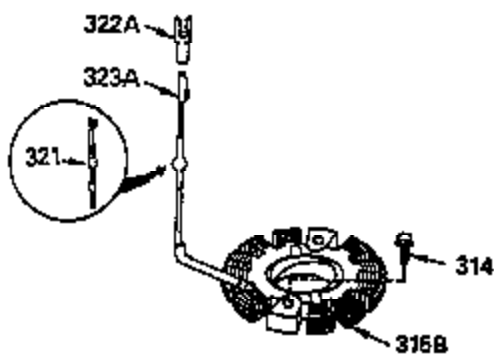

Engine Parts List #2

Ref #	Part Number	Qty	Description
237	35286	1	Air Cleaner Adapter
238	650875	2	Screw, 10-32 x 5-1/4"
239	33629	2	* Carburetor Gasket
240	35402B	1	Air Cleaner Body (Incl. 239)
245A	35404	1	Air Cleaner Filter
245	35403	1	Air Cleaner Filter (Incl. 234)
250	35405	1	Air Cleaner Cover
251	650886	2	Wing Nut, 1/4-20
252	650887	1	Screw, 1/4-20 x 1"
261	30063	1	Screw, Torx T-30, 1/4-20 x 1/2"
290	34357	1	Fuel Line
292A	35864	1	Fuel Filter Clamp
292	26460	2	Fuel Line Clamp
296	34279B	1	Fuel Filter (Incl. 292A)
305	35574	1	Oil Fill Tube
307	35499	1	"O" Ring
308	35437	1	Fill Tube Clip
308A	33997	1	Fill Tube Clip
310	35576	1	Dipstick
348	35426	1	Remote Choke Bracket
349	650767	2	Screw, 8-32 x 27/64"
380	632494	1	Carburetor (Incl. 184)
400	35855	1	* Gasket Set (Incl. items marked PK in notes) Incl. part #'s 27896A (2), 28264 (2), 33263 (1), 33481 (4), 33484 (1), 33509 (1), 33515A (1), 33629 (2), 34410 (1), 35295 (2), 35299B (1), 35317 (1), 35762 (2), 35854 (1)
401	35332	1	* "O" Ring Kit (Also Incl. in 400) 28264 (2), 33481 (4), 33484 (1), 33509 (1), 34410 (1), 35295 (2), 35299B (1)
420	730225	1	SAE 30 4-Cycle Engine Oil (Quart)

ILLUSTRATION SHOWS TYPICAL PARTS ONLY. ORDER PART NUMBER. PARTS NOT LISTED ARE SUPPLIED BY OEM.

VIEW 3 OF 3