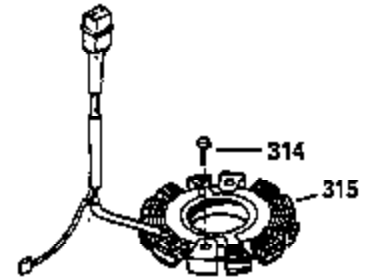

Engine Parts List #2

Ref #	Part Number	Qty	Description
237	35286	1	Air Cleaner Adapter
238	650875	2	Screw, 10-32 x 5-1/4"
239	33629	2	* Carburetor Gasket
240	35402B	1	Air Cleaner Body (Incl. 239)
245A	35404	1	Air Cleaner Filter
245	35403	1	Air Cleaner Filter (Incl. 234)
250	35405	1	Air Cleaner Cover
251	650886	2	Wing Nut, 1/4-20
252	650887	1	Screw, 1/4-20 x 1"
261	30063	1	Screw, Torx T-30, 1/4-20 x 1/2"
290	34357	1	Fuel Line
292A	35864	1	Fuel Filter Clamp
292	26460	2	Fuel Line Clamp
296	34279B	1	Fuel Filter (Incl. 292A)
305	35574	1	Oil Fill Tube
307	35499	1	"O" Ring
308	35437	1	Fill Tube Clip
308A	33997	1	Fill Tube Clip
310	35576	1	Dipstick
348	35426	1	Remote Choke Bracket
349	650767	2	Screw, 8-32 x 27/64"
380	632494	1	Carburetor (Incl. 184)
400	35855	1	* Gasket Set (Incl. items marked PK in notes) Incl. part #'s 27896A (2), 28264 (2), 33263 (1), 33481 (4), 33484 (1), 33509 (1), 33515A (1), 33629 (2), 34410 (1), 35295 (2), 35299B (1), 35317 (1), 35762 (2), 35854 (1)
401	35332	1	* "O" Ring Kit (Also Incl. in 400) 28264 (2), 33481 (4), 33484 (1), 33509 (1), 34410 (1), 35295 (2), 35299B (1)
420	730225	1	SAE 30 4-Cycle Engine Oil (Quart)

ILLUSTRATION SHOWS TYPICAL PARTS ONLY. ORDER PART NUMBER. PARTS NOT LISTED ARE SUPPLIED BY OEM.

VIEW 3 OF 3