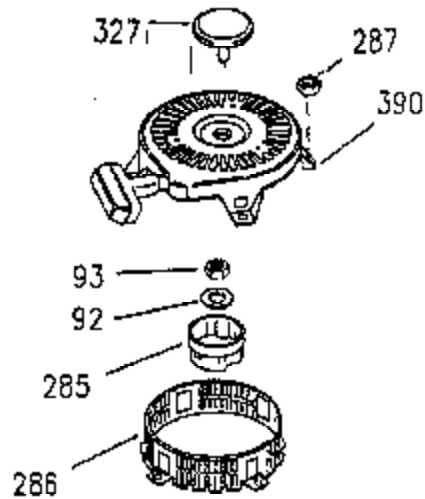

Engine Parts List #2

Ref #	Part Number	Qty	Description
237	35286	1	Air Cleaner Adapter
238	650875	2	Screw, 10-32 x 5-1/4"
239	33629	2	* Carburetor Gasket
240	35402B	1	Air Cleaner Body (Incl. 239)
245A	35404	1	Air Cleaner Filter
245	35403	1	Air Cleaner Filter (Incl. 234)
250	35405	1	Air Cleaner Cover
251	650886	2	Wing Nut, 1/4-20
252	650887	1	Screw, 1/4-20 x 1"
261	30063	1	Screw, Torx T-30, 1/4-20 x 1/2"
290	34357	1	Fuel Line
292A	35864	1	Fuel Filter Clamp
292	26460	2	Fuel Line Clamp
296	34279B	1	Fuel Filter (Incl. 292A)
305	35574	1	Oil Fill Tube
307	35499	1	"O" Ring
308	35437	1	Fill Tube Clip
308A	33997	1	Fill Tube Clip
310	35576	1	Dipstick
348	35426	1	Remote Choke Bracket
349	650767	2	Screw, 8-32 x 27/64"
380	632494	1	Carburetor (Incl. 184)
400	35855	1	* Gasket Set (Incl. items marked PK in notes) Incl. part #'s 27896A (2), 28264 (2), 33263 (1), 33481 (4), 33484 (1), 33509 (1), 33515A (1), 33629 (2), 34410 (1), 35295 (2), 35299B (1), 35317 (1), 35762 (2), 35854 (1)
401	35332	1	* "O" Ring Kit (Also Incl. in 400) 28264 (2), 33481 (4), 33484 (1), 33509 (1), 34410 (1), 35295 (2), 35299B (1)
420	730225	1	SAE 30 4-Cycle Engine Oil (Quart)

ILLUSTRATION SHOWS TYPICAL PARTS ONLY. ORDER PART NUMBER. PARTS NOT LISTED ARE SUPPLIED BY OEM.

VIEW 3 OF 3