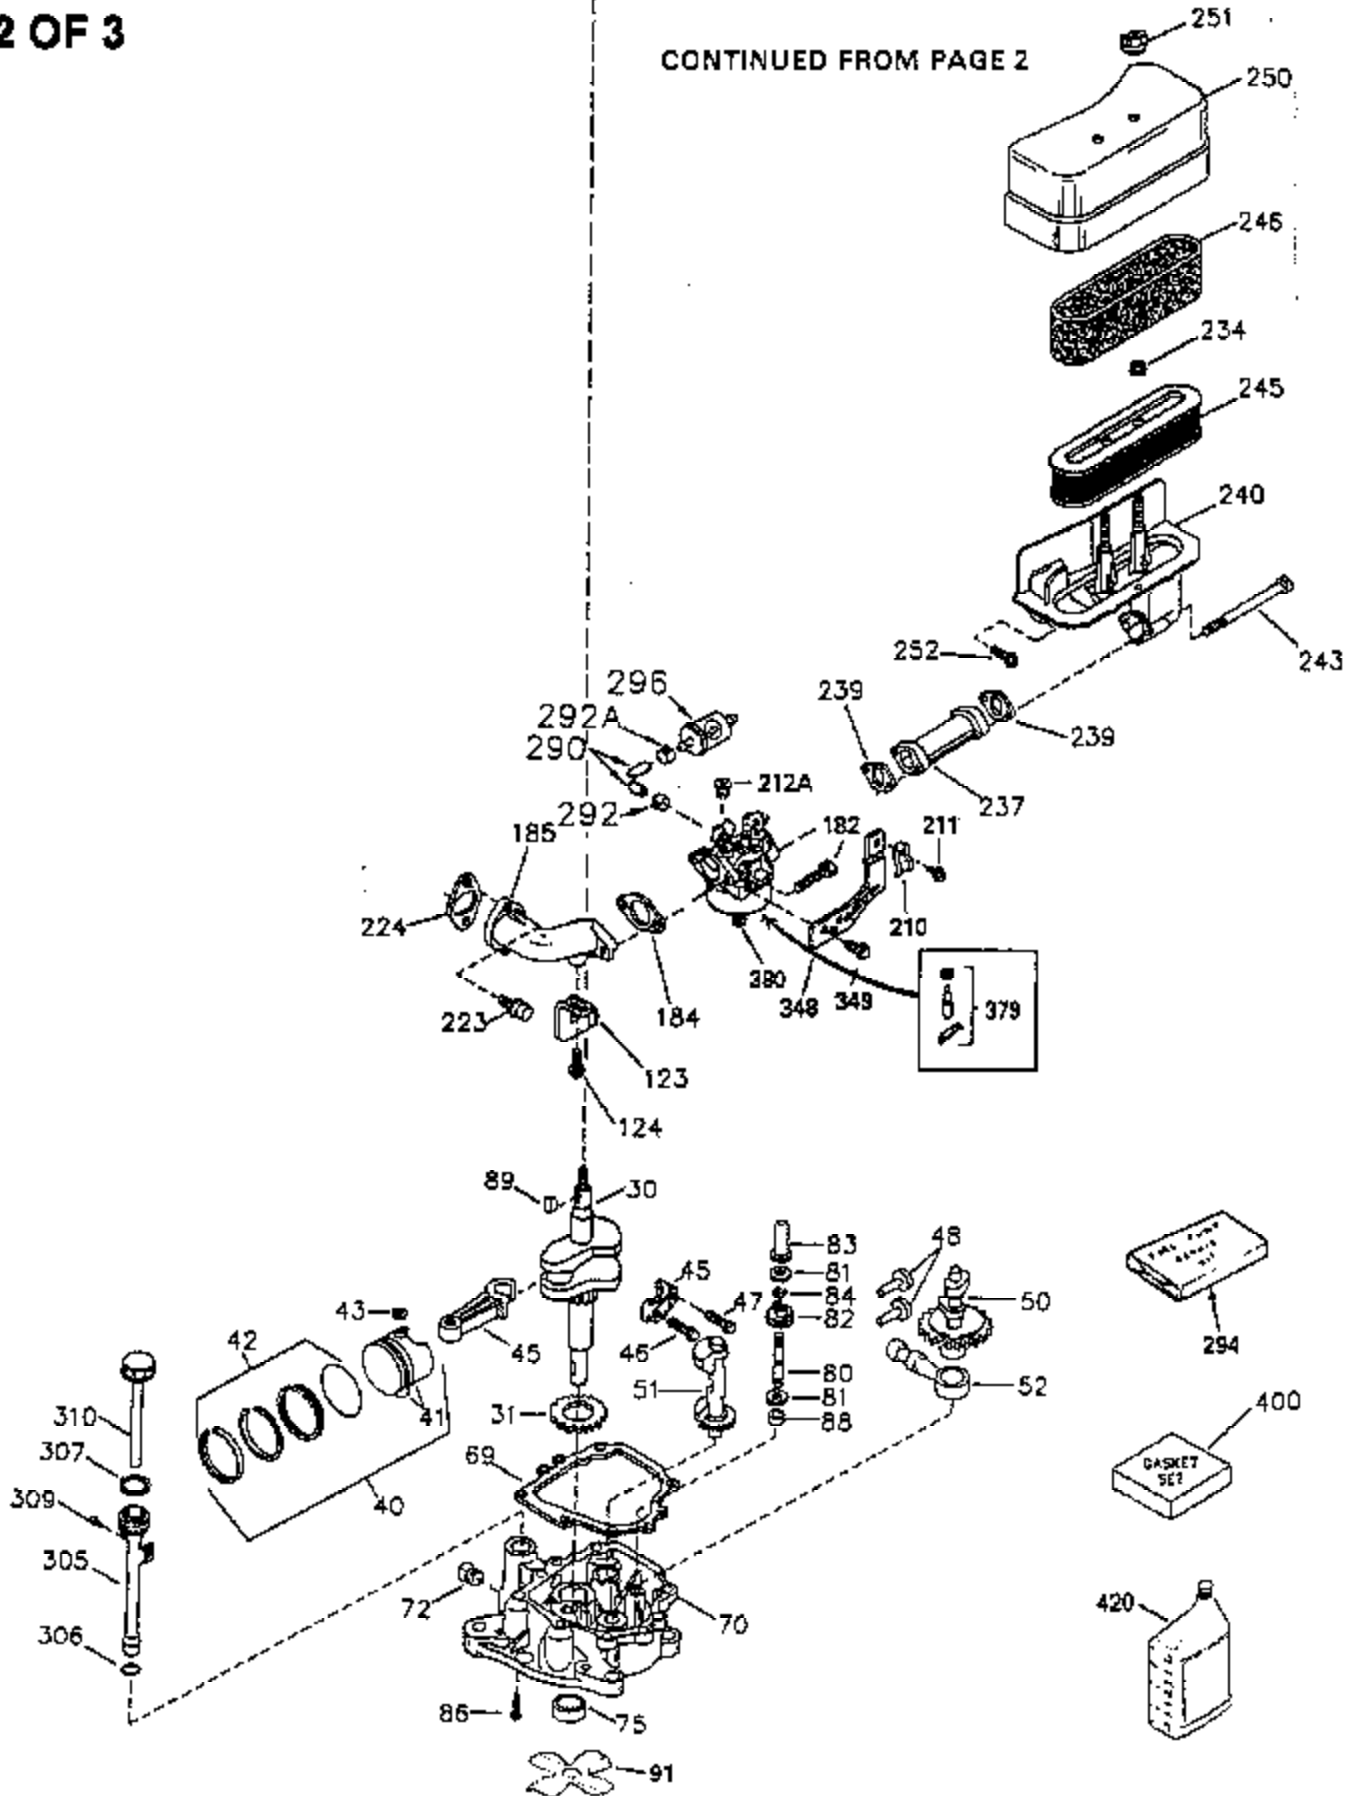

ILLUSTRATION SHOWS TYPICAL PARTS ONLY. ORDER BY PART NUMBER. PARTS NOT LISTED ARE SUPPLIED BY DEM.

VIEW 2 OF 3

CONTINUED FROM PAGE 2

Engine Parts List #2

Ref #	Part Number	Qty	Description
28	30322	1	Lock Nut, 8-32
30	35336A	1	Crankshaft
31	35327	1	Counterbalance Gear
40	35776	1	Piston, Pin & Ring Set (Std.)
40	35777	1	Piston, Pin & Ring Set (.010" OS)
40	35778	1	Piston, Pin & Ring Set (.020" OS)
41	35773	1	Piston & Pin Ass'y. (Std.) (Incl. 43)
41	35774	1	Piston & Pin Ass'y. (.010" OS) (Incl. 43)
41	35775	1	Piston & Pin Ass'y. (.020" OS) (Incl. 43)
42	35779	1	Ring Set (Std.)
42	35780	1	Ring Set (.010" OS)
42	35781	1	Ring Set (.020" OS)
43	35772	2	Piston Pin Retaining Ring
45	35330A	1	Connecting Rod Ass'y. (Incl. 46 & 47)
46	650908	1	Connecting Rod Bolt
47	650882	1	Connecting Rod Bolt
48	35313	2	Valve Lifter
50	35939	1	Camshaft (MCR)
51	35315	1	Counterbalance Weight
52	31356	1	Oil Pump Ass'y.
69	35317	1	* Mounting Flange Gasket
70	35711A	1	Mounting Flange (Incl. 72, 75 & 80)
72	31927	1	Oil Drain Plug
75	35319	1	Oil Seal
80	35712	1	Governor Shaft
81	35479	2	Washer
82	35321	1	Governor Gear Ass'y.
83	35322	1	Governor Spool
84	29193	1	Retaining Ring
86	650833	7	Screw, 1/4-20 x 1-3/16"
88	31707A	1	Spacer
89	32589	1	Flywheel Key
121	730218	2	Valve Guide Kit (Incl. 2 of 122)
122	792035	2	Retaining Ring
123	35288	1	Intake Pipe Brace
124	650738	2	Screw, 1/4-20 x 5/8"
129	650746	2	Screw, 5/16-18 x 1-3/8"
141	33481	4	"O" Ring (Also Incl. in 401)
142	35475	2	Push Rod Tube
143	35310	1	Rocker Arm Housing
144	33484	1	"O" Ring (Also Incl. in 401)
145	650168	1	Washer
146	32610A	1	Screw, 1/4-20 x 29/32"
147	33509	1	"O" Ring (Also Incl. in 401)
148	34410	1	"O" Ring (Also Incl. in 401)
149	33510	2	Valve Spring Cap
152	35295	2	"O" Ring (Also Incl. in 401)
162	650903	2	Jam Nut
182	650517	2	Screw, 1/4-20 x 27/32"
184	33263	1	* Carburetor To Intake Pipe Gasket
185	35856	1	Intake Pipe
210	27793	1	Conduit Clip
210	27793	1	Conduit Clip
211	28942	1	Screw, 10-32 x 3/8"
211	28942	1	Screw, 10-32 x 3/8"
223	792028	2	Screw, 5/16-18 x 7/8"
224	33515A	1	* Intake Pipe Gasket
234	650825	2	Nut & Lock Washer, 1/4-20