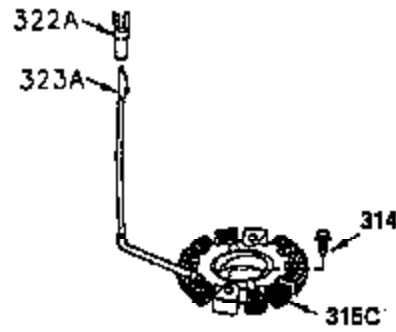

ILLUSTRATION SHOWS TYPICAL PARTS ONLY. ORDER PART NUMBER. PARTS NOT LISTED ARE SUPPLIED BY OEM.

VIEW 3 OF 3

Engine Parts List #3

Ref #	Part Number	Qty	Description
16	35520	1	Governor Lever
17	29916	1	Governor Lever Clamp
18	650548	1	Screw, 8-32 x 5/16"
19	35945	1	Extension Spring
28	30322	1	Lock Nut, 8-32
35	29826	1	Screw, 10-32 x 3/4"
36	29918	1	Lock Washer
37	29216	1	Lock Nut, 10-32
92	650880	1	Lock Washer
93	650881	1	Flywheel Nut
186A	35957	1	Choke Link
186	35522	1	Governor Link
200	35956	1	Control Bracket (Incl. 203 & 204)
203	33802	1	Compression Spring
204	650777	1	Screw, 6-32 x 21/32"
209	650902	2	Screw, 10-32 x 7/16"
210	27793	1	Conduit Clip
211	28942	1	Screw, 10-32 x 3/8"
238	650875	2	Screw, 10-32 x 5-1/4"
245A	35404	1	Air Cleaner Filter
260	36252	1	Blower Housing
261	30063	2	Screw, Torx T-30, 1/4-20 x 1/2"
281	33013	1	Starter Bubble Cover
282	650760	1	Screw, 8-32 x 3/8"
285	35985	1	Starter Cup
286	35446	1	Starter Screen
287	29752	4	Nut & Lock Washer, 1/4-28
298	28763	2	Screw, 10-32 x 35/64"
300	33583B	1	Fuel Tank (Incl. 292 & 301)
301	35355	1	Fuel Cap
308	35437	1	Fill Tube Clip
390	590671	1	Rewind Starter