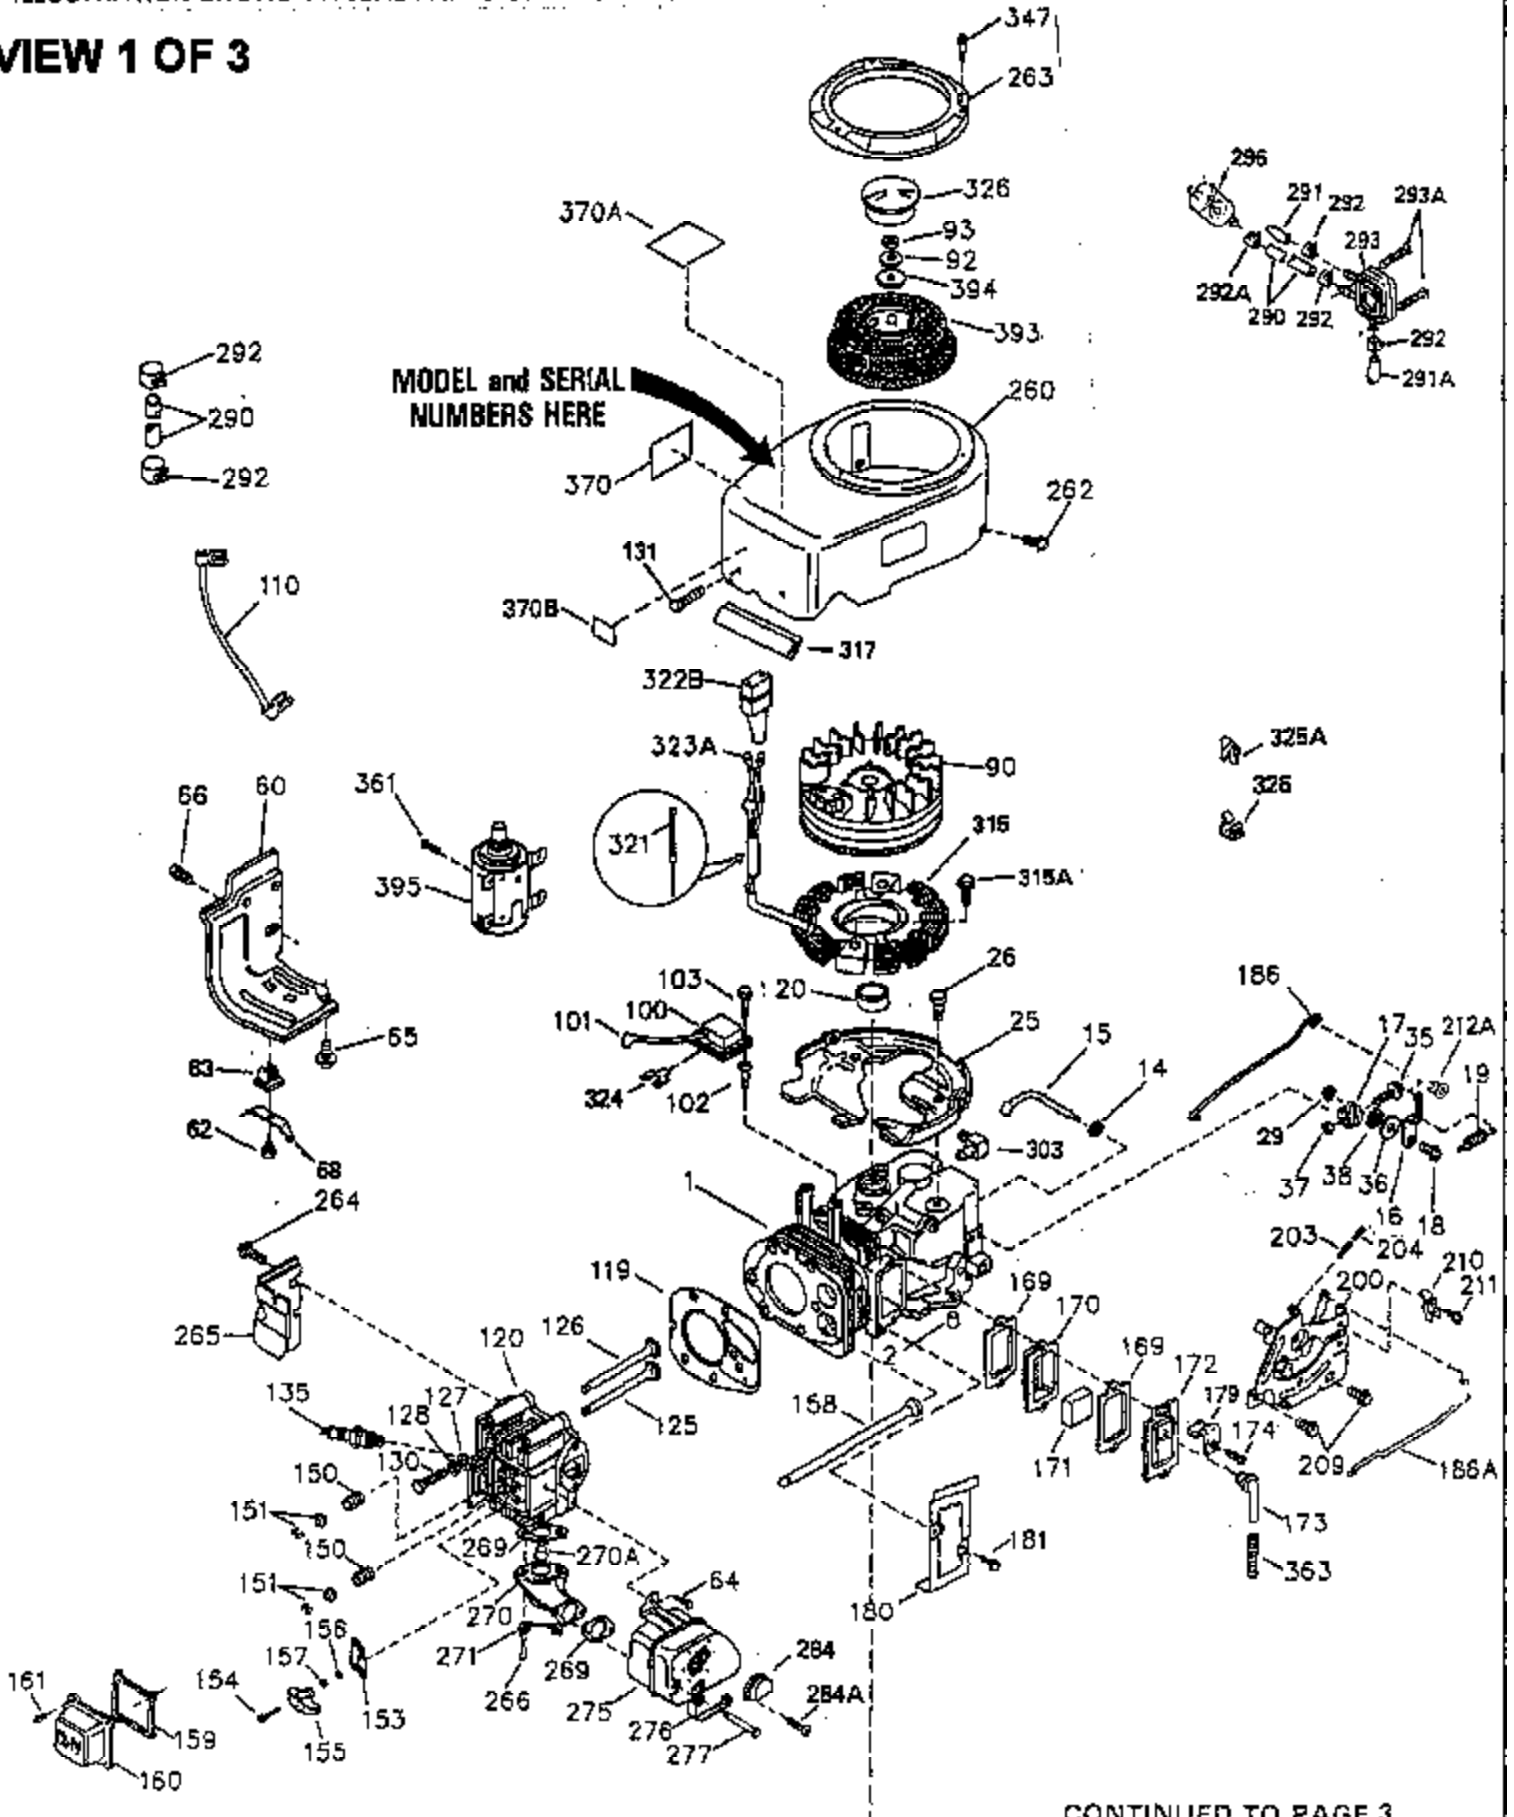

ILLUSTRATION SHOWS TYPICAL PARTS ONLY. ORDER BY PART NUMBER. PARTS NOT LISTED ARE SUPPLIED BY OEM.

VIEW 1 OF 3

CONTINUED TO PAGE 3

Engine Parts List #1

Ref #	Part Number	Qty	Description
1	35943	1	Cylinder (Incl. 2 & 20)
2	27652	2	Dowel Pin
14	28277	2	Washer
15	35324	1	Governor Rod
16	35520	1	Governor Lever
17	29916	1	Governor Lever Clamp
18	650548	1	Screw, 8-32 x 5/16"
19	35945	1	Extension Spring
20	35319	1	Oil Seal
25	35326	1	Blower Housing Baffle
26	650561	2	Screw, 1/4-20 x 5/8"
28	30322	1	Lock Nut, 8-32
35	29826	1	Screw, 10-32 x 3/4"
36	29918	1	Lock Washer
37	29216	1	Lock Nut, 10-32
38	29642	1	Retaining Ring
60	35316A	1	Blower Housing Extension
62	650760	1	Screw, 8-32 x 3/8"
63	28545	1	Grommet
64	30063	2	Screw, Torx T-30, 1/4-20 x 1/2"
65	650128	1	Screw, 10-24 x 1/2"
68	33356	1	Ground Terminal
90	611090	1	Flywheel
92	650880	1	Lock Washer
93	650881	1	Flywheel Nut
100	35135	1	Solid State Ignition
101	610118	1	Spark Plug Cover
102	650872	2	Solid State Mounting Stud
103	650814	2	Screw, Torx T-15, 10-24 x 1"
110	35183	1	Ground Wire
119	35946	1	* Cylinder Head Gasket
120	35948	1	Cylinder Head
125	35308	1	Exhaust Valve (Std.)
125	35433	1	Exhaust Valve (1/32" OS)
126	35309	1	Intake Valve (Std.)
126	35432	1	Intake Valve (1/32" OS)
127	650691	6	Washer
128	650690	6	Belleville Washer
130	650946	6	Screw, 5/16-18 x 2-45/64"
135	34645	1	Resistor Spark Plug (RN4C)
150	33507	2	Valve Spring
151	33508	2	Valve Spring Keeper
153	35949	1	Push Rod Guide
154	650945	1	Rocker Arm Stud
155	35950	1	Rocker Arm
156	650890	2	Lock Washer
157	650947	1	Lock Nut, 5/16-24
158	35951	2	Push Rod
159	35952	1	* Rocker Arm Cover Gasket
160	35953	1	Rocker Arm Housing
161	30063	4	Screw, Torx T-30, 1/4-20 x 1/2"
169	27896A	2	* Valve Cover Gasket
170	28423	1	Breather Body
171	28424	1	Breather Element
172	28425	1	Valve Cover
173	35350	1	Breather Tube
174	650128	2	Screw, 10-24 x 1/2"
180	35954	1	Blower Housing Extension