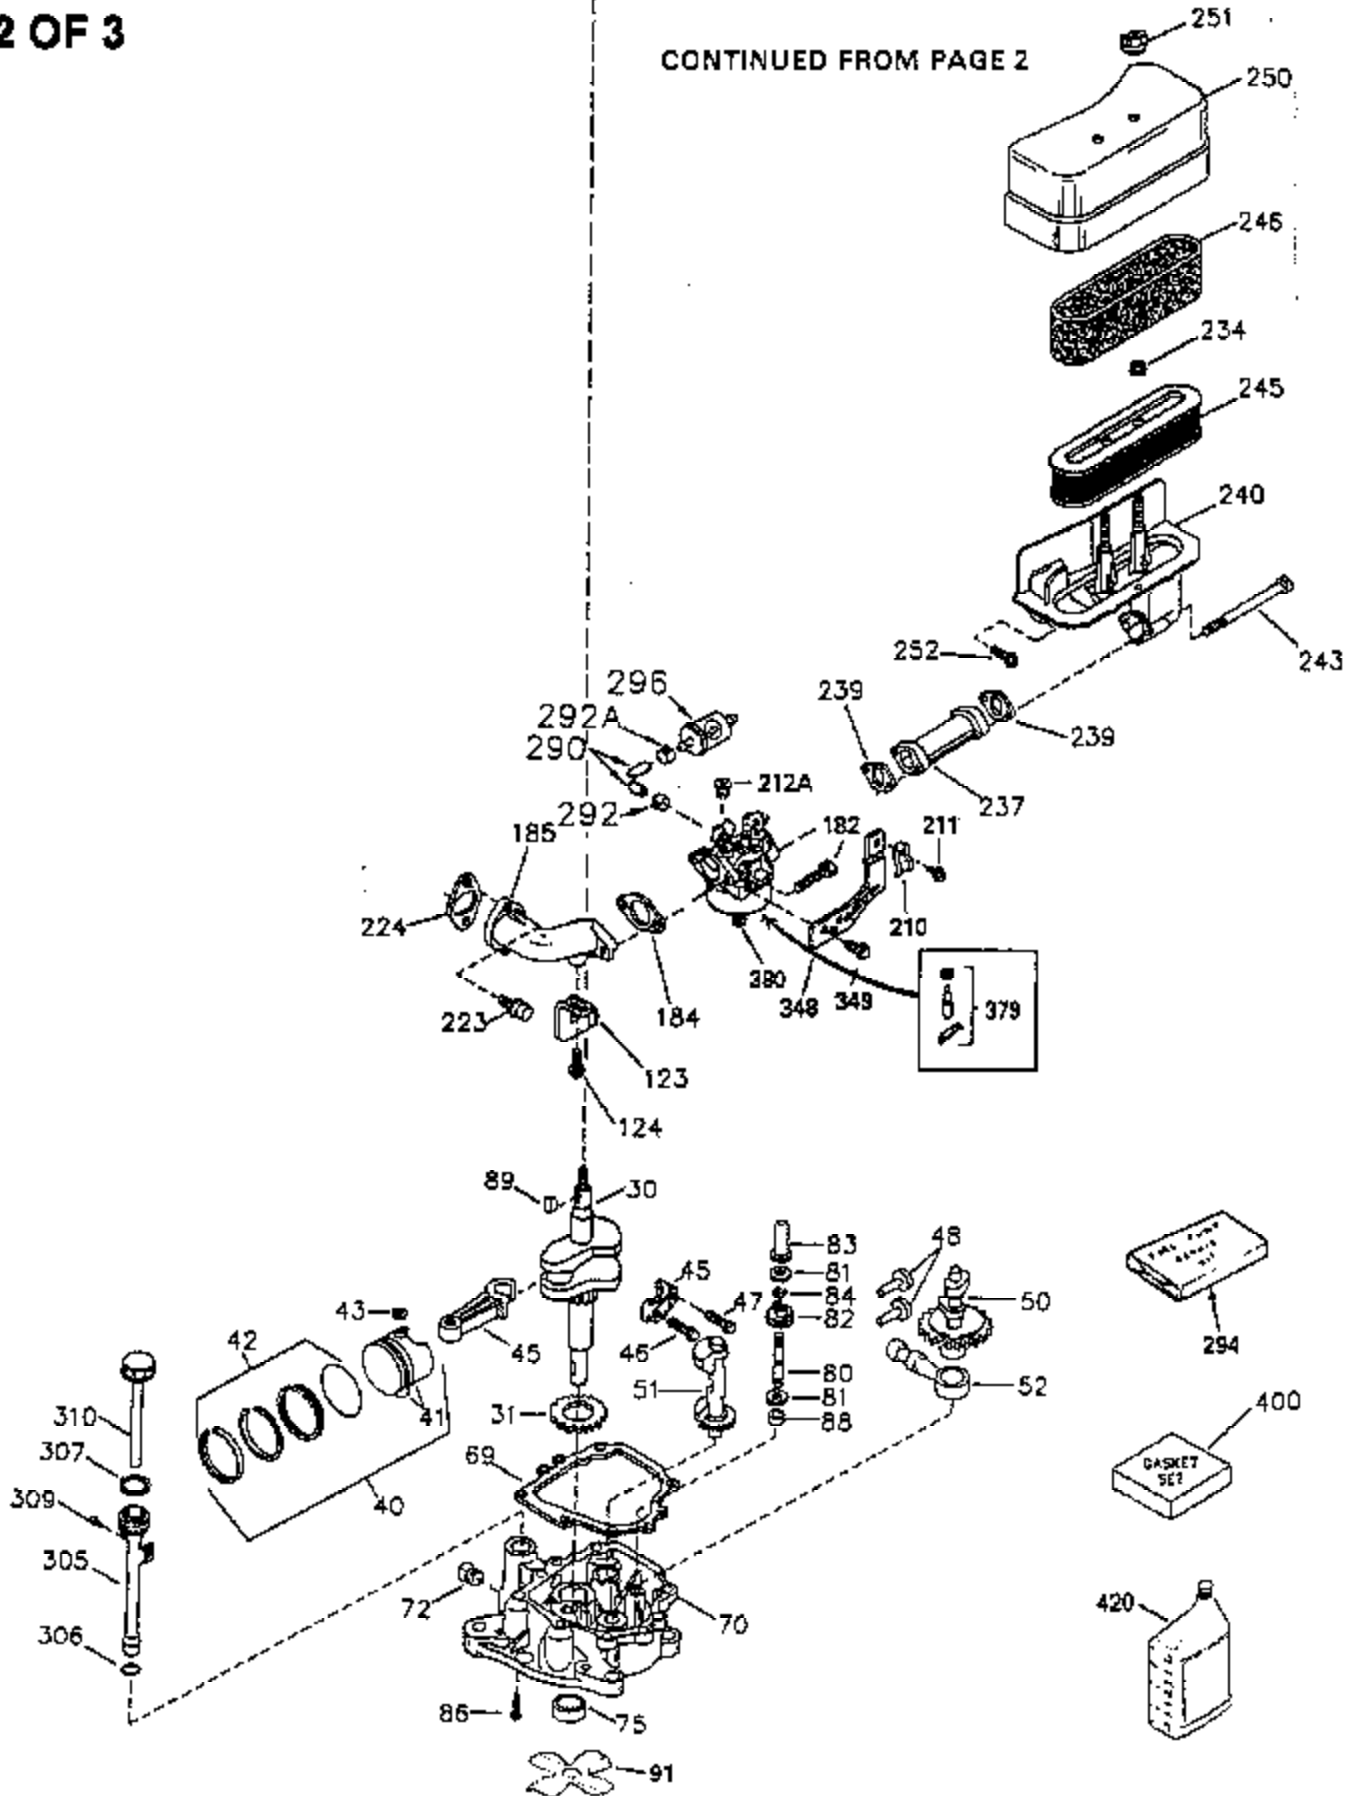

ILLUSTRATION SHOWS TYPICAL PARTS ONLY. ORDER BY PART NUMBER. PARTS NOT LISTED ARE SUPPLIED BY DEM.

VIEW 2 OF 3

CONTINUED FROM PAGE 2

Engine Parts List #2

Ref #	Part Number	Qty	Description
28	30322	1	Lock Nut, 8-32
30	35336B	1	Crankshaft
31	35327	1	Counterbalance Gear
40	35776	1	Piston, Pin & Ring Set (Std.)
40	35777	1	Piston, Pin & Ring Set (.010" OS)
40	35778	1	Piston, Pin & Ring Set (.020" OS)
41	35773	1	Piston & Pin Ass'y. (Std.) (Incl. 43)
41	35774	1	Piston & Pin Ass'y. (.010" OS) (Incl. 43)
41	35775	1	Piston & Pin Ass'y. (.020" OS) (Incl. 43)
42	35779	1	Ring Set (Std.)
42	35780	1	Ring Set (.010" OS)
42	35781	1	Ring Set (.020" OS)
43	35772	2	Piston Pin Retaining Ring
45	35330A	1	Connecting Rod Ass'y. (Incl. 46 & 47)
46	650908	1	Connecting Rod Bolt
47	650882	1	Connecting Rod Bolt
48	35313	2	Valve Lifter
50	35939	1	Camshaft (MCR)
51	35315A	1	Counterbalance Weight
52	31356	1	Oil Pump Ass'y.
69	35317	1	* Mounting Flange Gasket
70	35711A	1	Mounting Flange (Incl. 72, 75 & 80)
72	31927	1	Oil Drain Plug
75	35319	1	Oil Seal
80	35712	1	Governor Shaft
81	35479	2	Washer
82	35321	1	Governor Gear Ass'y.
83	35322	1	Governor Spool
84	29193	1	Retaining Ring
86	650833	7	Screw, 1/4-20 x 1-3/16"
88	31707A	1	Spacer
89	32589	1	Flywheel Key
123	35288	1	Intake Pipe Brace
124	650738	2	Screw, 1/4-20 x 5/8"
182	650517	2	Screw, 1/4-20 x 27/32"
184	33263	1	* Carburetor To Intake Pipe Gasket
185	35955	1	Intake Pipe
210	27793	1	Conduit Clip
211	28942	1	Screw, 10-32 x 3/8"
223	792028	2	Screw, 5/16-18 x 7/8"
224	35958	1	* Intake Pipe Gasket
234	650825	2	Nut & Lock Washer, 1/4-20
237	35286	1	Air Cleaner Adapter
238	650875	2	Screw, 10-32 x 5-1/4"
239	33629	2	* Air Cleaner Gasket
240	35960	1	Air Cleaner Body (Incl. 239)
245	35403	1	Air Cleaner Filter (Incl. 234)
245A	35404	1	Air Cleaner Filter
250	35961	1	Air Cleaner Cover
251	650886	2	Wing Nut, 1/4-20
252	650887	1	Screw, 1/4-20 x 1"
261	30063	2	Screw, Torx T-30, 1/4-20 x 1/2"
281	33013	1	Starter Bubble Cover
282	650760	1	Screw, 8-32 x 3/8"
290	30705	1	Fuel Line
292	26460	2	Fuel Line Clamp
298	28763	2	Screw, 10-32 x 35/64"
300	33583B	1	Fuel Tank (Incl. 292 & 301)