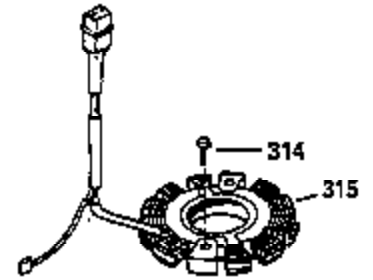

ILLUSTRATION SHOWS TYPICAL PARTS ONLY. ORDER PART NUMBER. PARTS NOT LISTED ARE SUPPLIED BY OEM.

VIEW 3 OF 3

Engine Parts List #3

Ref #	Part Number	Qty	Description
16	35520	1	Governor Lever
17	29916	1	Governor Lever Clamp
18	650548	1	Screw, 8-32 x 5/16"
19	35945	1	Extension Spring
28	30322	1	Lock Nut, 8-32
35	29826	1	Screw, 10-32 x 3/4"
36	29918	1	Lock Washer
37	29216	1	Lock Nut, 10-32
92	650880	1	Lock Washer
93	650881	1	Flywheel Nut
186A	35957	1	Choke Link
186	35522	1	Governor Link
200	35956	1	Control Bracket (Incl. 203 & 204)
203	33802	1	Compression Spring
204	650777	1	Screw, 6-32 x 21/32"
209	650902	2	Screw, 10-32 x 7/16"
210	27793	1	Conduit Clip
211	28942	1	Screw, 10-32 x 3/8"
238	650875	2	Screw, 10-32 x 5-1/4"
245A	35404	1	Air Cleaner Filter
260	36252	1	Blower Housing
261	30063	2	Screw, Torx T-30, 1/4-20 x 1/2"
281	33013	1	Starter Bubble Cover
282	650760	1	Screw, 8-32 x 3/8"
285	35985	1	Starter Cup
286	35446	1	Starter Screen
287	29752	4	Nut & Lock Washer, 1/4-28
298	28763	2	Screw, 10-32 x 35/64"
300	33583B	1	Fuel Tank (Incl. 292 & 301)
301	35355	1	Fuel Cap
308	35437	1	Fill Tube Clip
390	590671	1	Rewind Starter