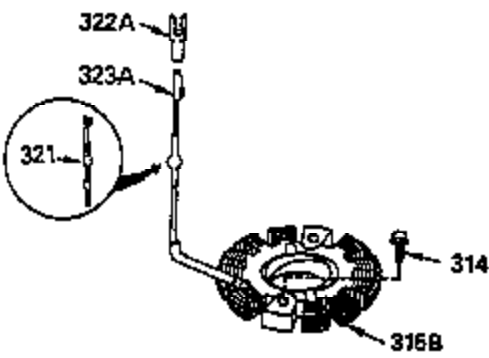

ILLUSTRATION SHOWS TYPICAL PARTS ONLY. ORDER PART NUMBER. PARTS NOT LISTED ARE SUPPLIED BY OEM.

VIEW 3 OF 3

Engine Parts List #3

Ref #	Part Number	Qty	Description
16	35520	1	Governor Lever
17	29916	1	Governor Lever Clamp
18	650548	1	Screw, 8-32 x 5/16"
19	35945	1	Extension Spring
28	30322	1	Lock Nut, 8-32
35	29826	1	Screw, 10-32 x 3/4"
36	29918	1	Lock Washer
37	29216	1	Lock Nut, 10-32
92	650880	1	Lock Washer
93	650881	1	Flywheel Nut
186A	35957	1	Choke Link
186	35522	1	Governor Link
200	35956	1	Control Bracket (Incl. 203 & 204)
203	33802	1	Compression Spring
204	650777	1	Screw, 6-32 x 21/32"
209	650902	2	Screw, 10-32 x 7/16"
210	27793	1	Conduit Clip
211	28942	1	Screw, 10-32 x 3/8"
238	650875	2	Screw, 10-32 x 5-1/4"
245A	35404	1	Air Cleaner Filter
260	36252	1	Blower Housing
261	30063	2	Screw, Torx T-30, 1/4-20 x 1/2"
281	33013	1	Starter Bubble Cover
282	650760	1	Screw, 8-32 x 3/8"
285	35985	1	Starter Cup
286	35446	1	Starter Screen
287	29752	4	Nut & Lock Washer, 1/4-28
298	28763	2	Screw, 10-32 x 35/64"
300	33583B	1	Fuel Tank (Incl. 292 & 301)
301	35355	1	Fuel Cap
308	35437	1	Fill Tube Clip
390	590671	1	Rewind Starter