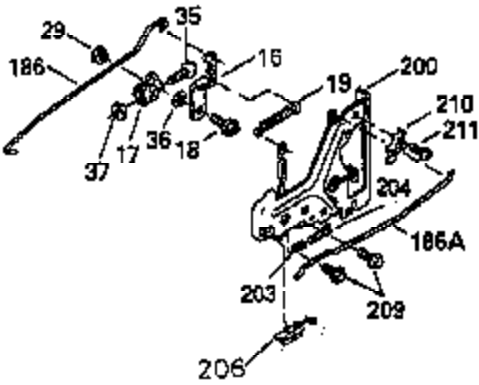

ILLUSTRATION SHOWS TYPICAL PARTS ONLY. ORDER PART NUMBER. PARTS NOT LISTED ARE SUPPLIED BY OEM.

VIEW 3 OF 3

Engine Parts List #3

Ref #	Part Number	Qty	Description
16	35520	1	Governor Lever
17	29916	1	Governor Lever Clamp
18	650548	1	Screw, 8-32 x 5/16"
19	35945	1	Extension Spring
28	30322	1	Lock Nut, 8-32
35	29826	1	Screw, 10-32 x 3/4"
36	29918	1	Lock Washer
37	29216	1	Lock Nut, 10-32
92	650880	1	Lock Washer
93	650881	1	Flywheel Nut
186A	35957	1	Choke Link
186	35522	1	Governor Link
200	35956	1	Control Bracket (Incl. 203 & 204)
203	33802	1	Compression Spring
204	650777	1	Screw, 6-32 x 21/32"
209	650902	2	Screw, 10-32 x 7/16"
210	27793	1	Conduit Clip
211	28942	1	Screw, 10-32 x 3/8"
238	650875	2	Screw, 10-32 x 5-1/4"
245A	35404	1	Air Cleaner Filter
260	36252	1	Blower Housing
261	30063	2	Screw, Torx T-30, 1/4-20 x 1/2"
281	33013	1	Starter Bubble Cover
282	650760	1	Screw, 8-32 x 3/8"
285	35985	1	Starter Cup
286	35446	1	Starter Screen
287	29752	4	Nut & Lock Washer, 1/4-28
298	28763	2	Screw, 10-32 x 35/64"
300	33583B	1	Fuel Tank (Incl. 292 & 301)
301	35355	1	Fuel Cap
308	35437	1	Fill Tube Clip
390	590671	1	Rewind Starter