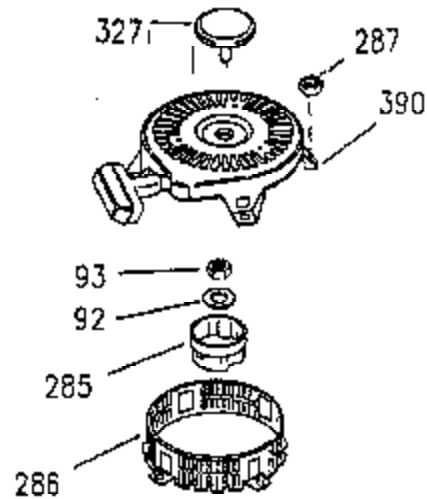

ILLUSTRATION SHOWS TYPICAL PARTS ONLY. ORDER PART NUMBER. PARTS NOT LISTED ARE SUPPLIED BY OEM.

VIEW 3 OF 3

Engine Parts List #3

Ref #	Part Number	Qty	Description
16	35520	1	Governor Lever
17	29916	1	Governor Lever Clamp
18	650548	1	Screw, 8-32 x 5/16"
19	35945	1	Extension Spring
28	30322	1	Lock Nut, 8-32
35	29826	1	Screw, 10-32 x 3/4"
36	29918	1	Lock Washer
37	29216	1	Lock Nut, 10-32
92	650880	1	Lock Washer
93	650881	1	Flywheel Nut
186A	35957	1	Choke Link
186	35522	1	Governor Link
200	35956	1	Control Bracket (Incl. 203 & 204)
203	33802	1	Compression Spring
204	650777	1	Screw, 6-32 x 21/32"
209	650902	2	Screw, 10-32 x 7/16"
210	27793	1	Conduit Clip
211	28942	1	Screw, 10-32 x 3/8"
238	650875	2	Screw, 10-32 x 5-1/4"
245A	35404	1	Air Cleaner Filter
260	36252	1	Blower Housing
261	30063	2	Screw, Torx T-30, 1/4-20 x 1/2"
281	33013	1	Starter Bubble Cover
282	650760	1	Screw, 8-32 x 3/8"
285	35985	1	Starter Cup
286	35446	1	Starter Screen
287	29752	4	Nut & Lock Washer, 1/4-28
298	28763	2	Screw, 10-32 x 35/64"
300	33583B	1	Fuel Tank (Incl. 292 & 301)
301	35355	1	Fuel Cap
308	35437	1	Fill Tube Clip
390	590671	1	Rewind Starter