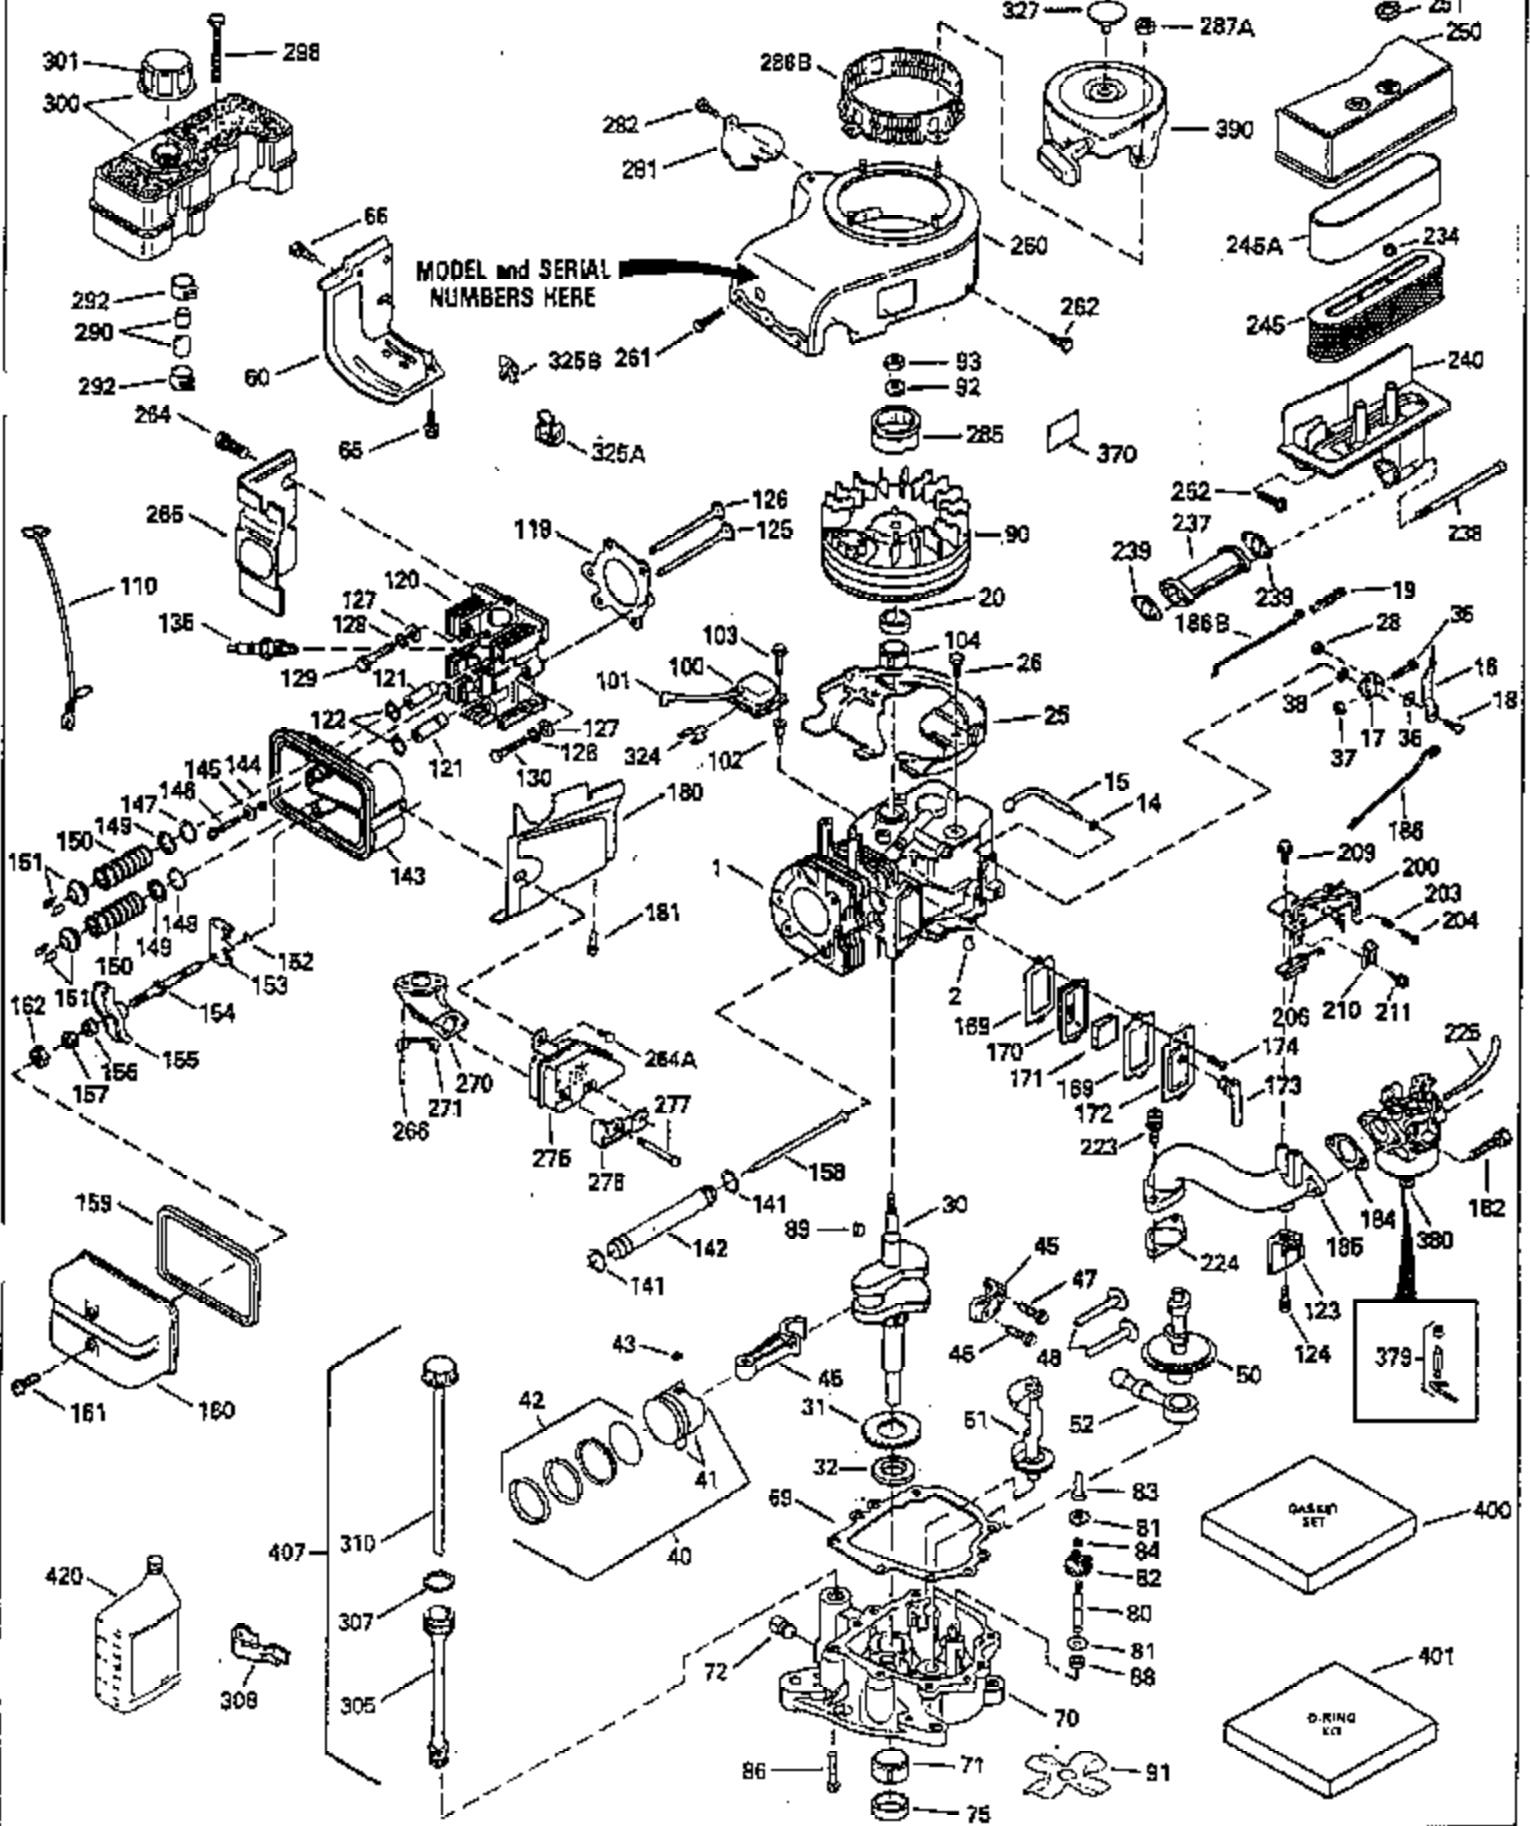

ILLUSTRATION SHOWS TYPICAL PARTS ONLY. ORDER BY PART NUMBER. PARTS NOT LISTED ARE SUPPLIED BY OEM.

Ref #	Part Number	Qty	Description
1	35399B	1	Cylinder (Incl. 2, 20 & 104)
2	27652	2	Dowel Pin
14	28277	2	Washer
15	35324	1	Governor Rod
16	35520	1	Governor Lever
17	29916	1	Governor Lever Clamp
18	650548	1	Screw, 8-32 x 5/16"
19	35521	1	Extension Spring
20	35319	1	Oil Seal
25	35326	1	Blower Housing Baffle
26	650561	2	Screw, 1/4-20 x 5/8"
28	30322	1	Lock Nut, 8-32
30	35336B	1	Crankshaft
31	35327	1	Counterbalance Gear
35	29826	1	Screw, 10-32 x 3/4"
36	29918	1	Lock Washer
37	29216	1	Lock Nut, 10-32
38	29642	1	Retaining Ring
40	35776	1	Piston, Pin & Ring Set (Std.)
40	35777	1	Piston, Pin & Ring Set (.010" OS)
40	35778	1	Piston, Pin & Ring Set (.020" OS)
41	35773	1	Piston & Pin Ass'y. (Std.) (Incl. 43)
41	35774	1	Piston & Pin Ass'y. (.010" OS) (Incl. 43)
41	35775	1	Piston & Pin Ass'y. (.020" OS) (Incl. 43)
42	35779	1	Ring Set (Std.)
42	35780	1	Ring Set (.010" OS)
42	35781	1	Ring Set (.020" OS)
43	35772	2	Piston Pin Retaining Ring
45	35330A	1	Connecting Rod Ass'y. (Incl. 46 & 47)
46	650908	1	Connecting Rod Bolt
47	650882	1	Connecting Rod Bolt
48	35313	2	Valve Lifter
50	35939	1	Camshaft (MCR)
51	35315A	1	Counterbalance Weight
52	31356	1	Oil Pump Ass'y.
60	35316	1	Blower Housing Extension
64	30063	1	Screw, Torx T-30, 1/4-20 x 1/2"
65	650128	1	Screw, 10-24 x 1/2"
66	30063	1	Screw, Torx T-30, 1/4-20 x 1/2"
69	35317	1	* Mounting Flange Gasket
70	35401A	1	Mounting Flange (Incl. 71,72,75 & 80)
71	35377	1	Crankshaft Bushing
72	31927	1	Oil Drain Plug
75	35319	1	Oil Seal
80	35712	1	Governor Shaft
81	35479	2	Washer
82	35321	1	Governor Gear Ass'y.
83	35322	1	Governor Spool
84	29193	1	Retaining Ring
86	650833	7	Screw, 1/4-20 x 1-3/16"
88	31707A	1	Spacer
89	32589	1	Flywheel Key
90	611094	1	Flywheel (W/Ring Gear)
92	650880	1	Lock Washer
93	650881	1	Flywheel Nut
100	35135	1	Solid State Ignition
101	610118	1	Spark Plug Cover
102	650872	2	Solid State Mounting Stud