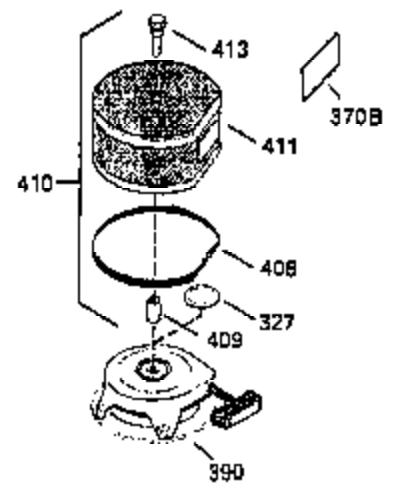

ILLUSTRATION SHOWS TYPICAL PARTS ONLY. ORDER BY PART NUMBER. PARTS NOT LISTED ARE SUPPLIED BY OEM.

**OPTIONAL ELECTRIC STARTER MOTOR**

**OPTIONAL SPARK ARRESTOR**

**OPTIONAL DEBRIS SCREEN**

Ref #	Part Number	Qty	Description
16	35520	1	Governor Lever
17	29916	1	Governor Lever Clamp
18	650548	1	Screw, 8-32 x 5/16"
19	35521	1	Extension Spring
28	30322	1	Lock Nut, 8-32
35	29826	1	Screw, 10-32 x 3/4"
36	29918	1	Lock Washer
37	29216	1	Lock Nut, 10-32
38	29642	1	Retaining Ring
60	35316	1	Blower Housing Extension
62	650760	1	Screw, 8-32 x 3/8"
63	28545	1	Grommet
64	30063	1	Screw, Torx T-30, 1/4-20 x 1/2"
65	650128	1	Screw, 10-24 x 1/2"
66	30063	1	Screw, Torx T-30, 1/4-20 x 1/2"
68	33356	1	Ground Terminal
172	28425	1	Valve Cover
173	35350	1	Breather Tube
174	650128	2	Screw, 10-24 x 1/2"
179	30593	1	Retainer Clip
182	650517	2	Screw, 1/4-20 x 27/32"
186	35522	1	Governor Link
186A	35523	1	Choke Link
210	27793	1	Conduit Clip
211	28942	1	Screw, 10-32 x 3/8"
266	650876	2	Screw, 5/16-18 x 1-1/4"
269	35762	2	* Exhaust Manifold Gasket
270	35292	1	Exhaust Manifold
271	35293	1	Locking Plate
276	35348	1	Locking Plate
277	650877	2	Screw, 5/16-18 x 4-1/2"
284A	650760	3	Screw, 8-32 x 3/8"
284	35428	1	Muffler Deflector
325	34246	1	Wire Clip
327	35392	1	Starter Plug
361	30063	4	Screw, Torx T-30, 1/4-20 x 1/2"
363	34148	1	Spring
370B	35274	1	Instruction Decal
380	632490	1	Carburetor (Incl. 184)
390	590671	1	Rewind Starter
395	35763A	1	Electric Starter Motor (12 Volt)

ILLUSTRATION SHOWS TYPICAL PARTS ONLY. ORDER BY PART NUMBER. PARTS NOT LISTED ARE SUPPLIED BY OEM.

Ref #	Part Number	Qty	Description
64	30063	1	Screw, Torx T-30, 1/4-20 x 1/2"
110A	35187	1	Ground Wire
314	650873	2	Screw, 1/4-20 x 3/4"
315	611104	1	Alternator Coil (3/5 Split)(Incl.321, 322,323)
321	611161	1	Diode
322	611142	1	Connector Body
323	611118	2	Terminal
325	34246	1	Wire Clip
330	611167	1	Wire Harness