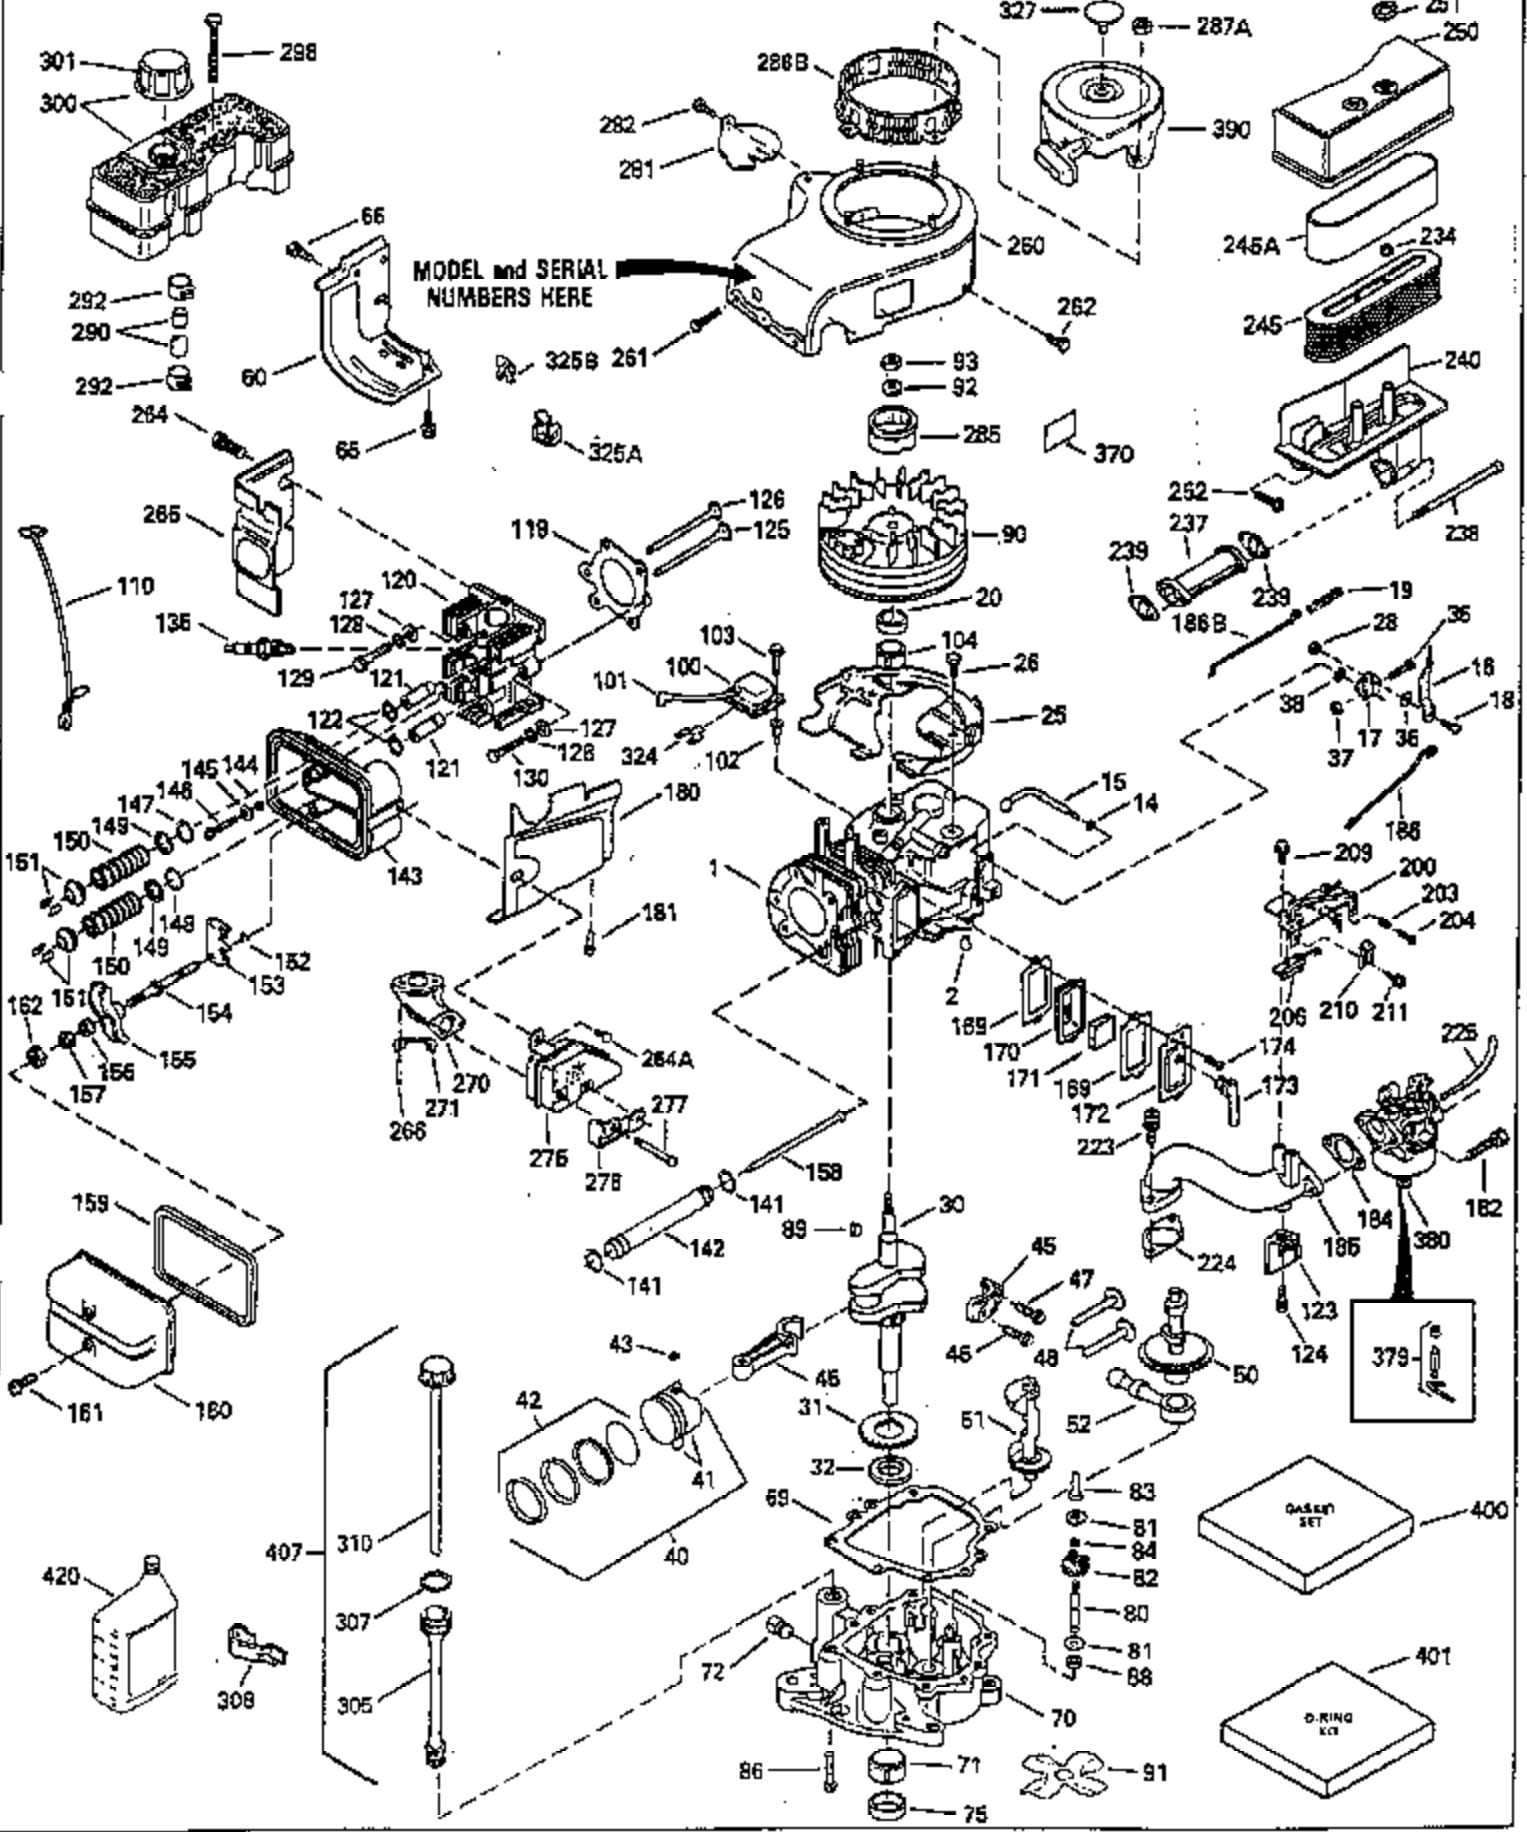

ILLUSTRATION SHOWS TYPICAL PARTS ONLY. ORDER BY PART NUMBER. PARTS NOT LISTED ARE SUPPLIED BY OEM.

Ref #	Part Number	Qty	Description
1	35399B		Cylinder (Incl. 2, 20 & 104) (3-5/16" Bore)
2	27652		Dowel Pin
14	28277		Washer
15	35324		Governor Rod
16	35520		Governor Lever
17	29916		Governor Lever Clamp
18	650548		Screw, 8-32 x 5/16"
19	35521		Extension Spring
20	35319		Oil Seal
25	35326		Blower Housing Baffle
26	650561		Screw, 1/4-20 x 5/8"
28	30322		Lock Nut, 8-32
30	35336B		Crankshaft (Counterbalance)
31	35327		Counterbalance Gear
32	35653		Shim Washer (.015") (Use as required)
35	29826		Screw, 10-32 x 3/4"
36	29918		Lock Washer
37	29216		Lock Nut, 10-32
38	29642		Retaining Ring
40	35776		Piston, Pin & Ring Set (Std.)
40	35777		Piston, Pin & Ring Set (.010" OS)
40	35778		Piston, Pin & Ring Set (.020" OS)
41	35773		Piston & Pin Ass'y. (Std.) (Incl. 43)
41	35774		Piston & Pin Ass'y. (.010" OS) (Incl. 43)
41	35775		Piston & Pin Ass'y. (.020" OS) (Incl. 43)
42	35779		Ring Set (Std.)
42	35780		Ring Set (.010" O.S.)
42	35781		Ring Set (.020" O.S.)
43	35772		Piston Pin Retaining Ring
45	35330A		Connecting Rod Ass'y. (Incl. 46 & 47)
46	650908		Connecting Rod Bolt
47	650882		Connecting Rod Bolt
48	35313		Valve Lifter
50	35939		Camshaft (MCR)
51	35315A		Counterbalance Weight
52	31356		Oil Pump
60	35316A		Blower Housing Extension
65	650128		Screw, 10-24 x 1/2"
66	30063		Screw, Torx T-30 , 1/4-20 x 1/2"
69	35317		* Mounting Flange Gasket
70	35401A		Mounting Flange (Incl. 71, 72, 75 & 8 0)
71	35377		Crankshaft Bushing
72	31927		Oil Drain Plug
75	35319		Oil Seal
80	35712		Governor Shaft
81	35479		Washer, Flat
82	35321		Governor Gear Ass'y. (Incl. 81)
83	35322		Governor Spool
84	29193		Retaining Ring
86	650833		Screw, 1/4-20 x 1-3/16"
88	31707A		Spacer (Incl. 81)
89	32589		Flywheel Key
90	611094		Flywheel (7 amp w/ring gear)
92	650880		Lock Washer
93	650881		Flywheel Nut
100	35135		Solid State Ignition
101	610118		Spark Plug Cover
102	650872		Solid State Mounting Stud