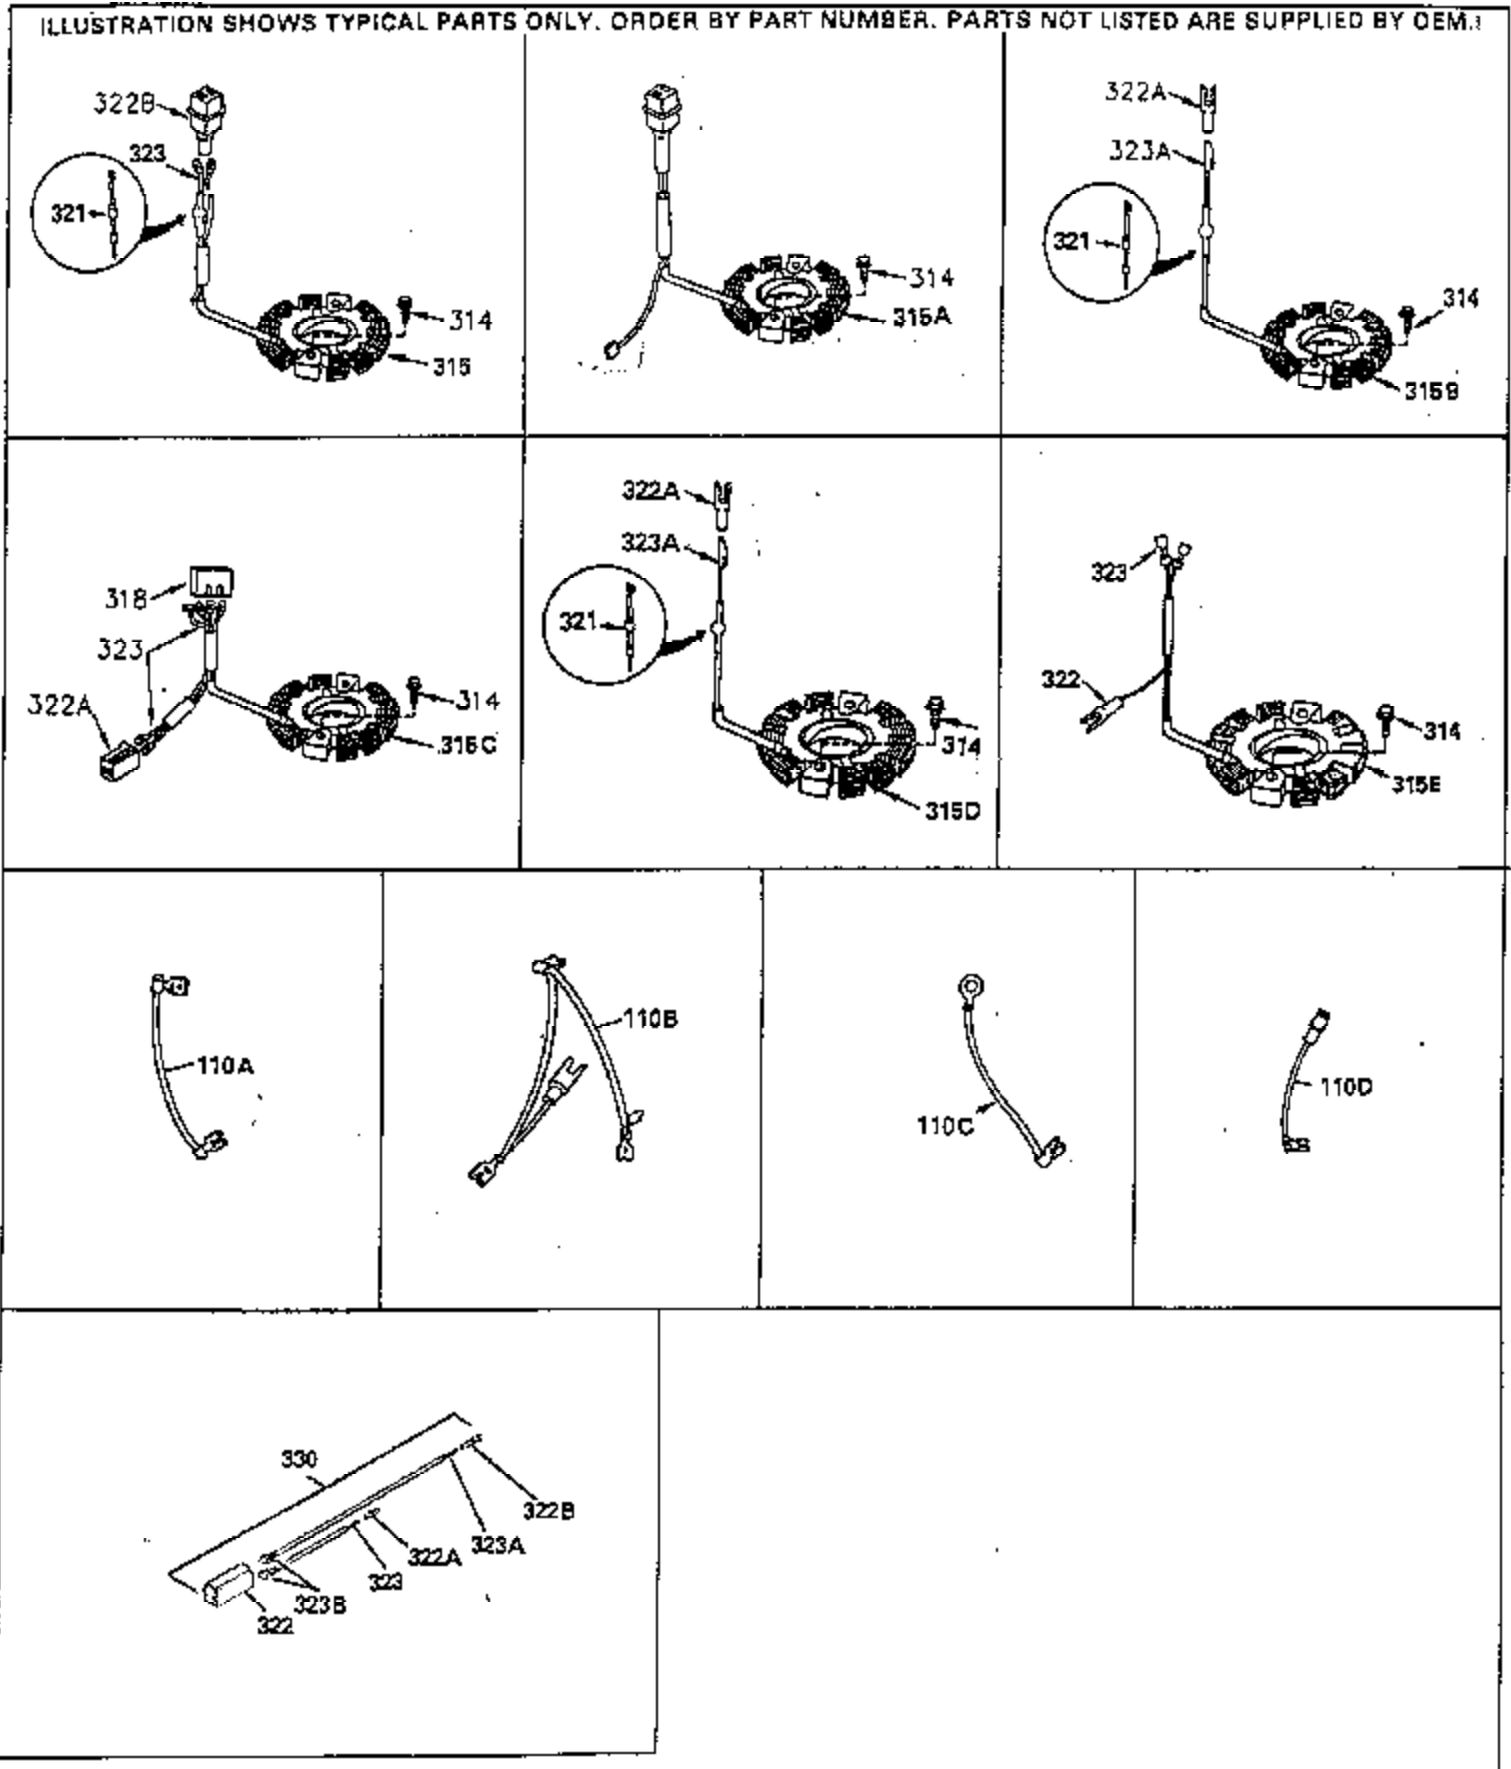

ILLUSTRATION SHOWS TYPICAL PARTS ONLY. ORDER BY PART NUMBER. PARTS NOT LISTED ARE SUPPLIED BY OEM.

Ref #	Part Number	Qty	Description
314	650873		Screw, 1/4-20 x 3/4"
315	611104		Alt.Coil (3/5 Split) (Incl.321,322 & 323)