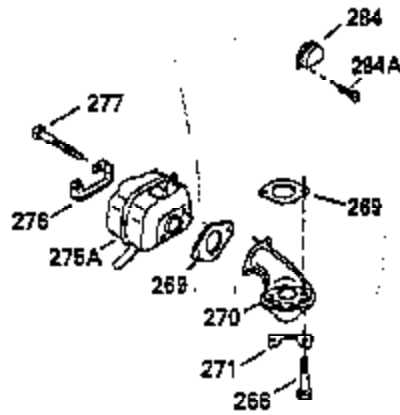

ILLUSTRATION SHOWS TYPICAL PARTS ONLY. ORDER BY PART NUMBER. PARTS NOT LISTED ARE SUPPLIED BY OEM.