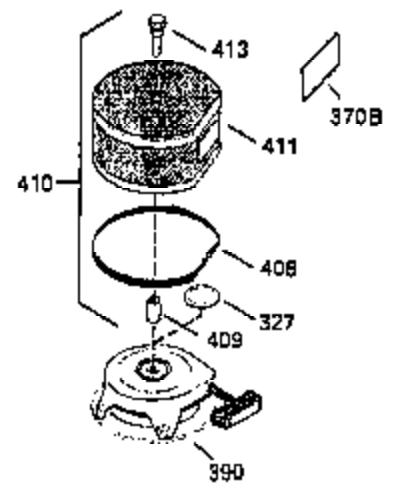

ILLUSTRATION SHOWS TYPICAL PARTS ONLY. ORDER BY PART NUMBER. PARTS NOT LISTED ARE SUPPLIED BY OEM.

**OPTIONAL ELECTRIC STARTER MOTOR**

**OPTIONAL SPARK ARRESTOR**

**OPTIONAL DEBRIS SCREEN**

Ref #	Part Number	Qty	Description
16	35520		Governor Lever
17	29916		Governor Lever Clamp
18	650548		Screw, 8-32 x 5/16"
19	35203		Extension Spring
28	30322		Lock Nut, 8-32
35	29826		Screw, 10-32 x 3/4"
36	29918		Lock Washer
37	29216		Lock Nut, 10-32
38	29642		Retaining Ring
60	35316A		Blower Housing Extension
65	650128		Screw, 10-24 x 1/2"
66	30063		Screw, Torx T-30 , 1/4-20 x 1/2"
172	28425		Valve Cover
173	35350		Breather Tube
174	650128		Screw, 10-24 x 1/2"
182	650517		Screw, 1/4-20 x 27/32"
186	35522		Governor Link
209A	30200		Screw, 10-24 x 9/16"
210	27793		Conduit Clip
211	28942		Screw, 10-32 x 3/8"
266	650876		Screw, 5/16-18 x 1-1/4"
270	35292		Exhaust Manifold
271	35293		Locking Plate (Manifold)
276	35348		Locking Plate
277	650877		Screw, 5/16-18 x 4-1/2"
284	35428		Muffler Deflector
327	35392		Starter Plug
380	632498		Carburetor (Incl. 184) (Refer to Division 5, Section A, page A4-2 or Fiche 12, Grid F-1for breakdown)
390	590633		Rewind Starter (Refer to Division 5, Section C, page 30 or Fiche 12, Grid G-9 for breakdown)
396	33329D		Electric Starter Motor (120 Volt)(opt ional) Engine requires a ring gear flywheel (611091 minimum) and the cylinder must have drilled and tapped startermounting bosses to add the electric starter.
414	35352		Spark Arrestor Screen (Incl.416)(Opti onal)
416	650760		Screw, 8-32 x 3/8" (Optional)

ILLUSTRATION SHOWS TYPICAL PARTS ONLY. ORDER BY PART NUMBER. PARTS NOT LISTED ARE SUPPLIED BY OEM.

Ref #	Part Number	Qty	Description
314	650873		Screw, 1/4-20 x 3/4"
315	611104		Alt.Coil (3/5 Split) (Incl.321,322 & 323)