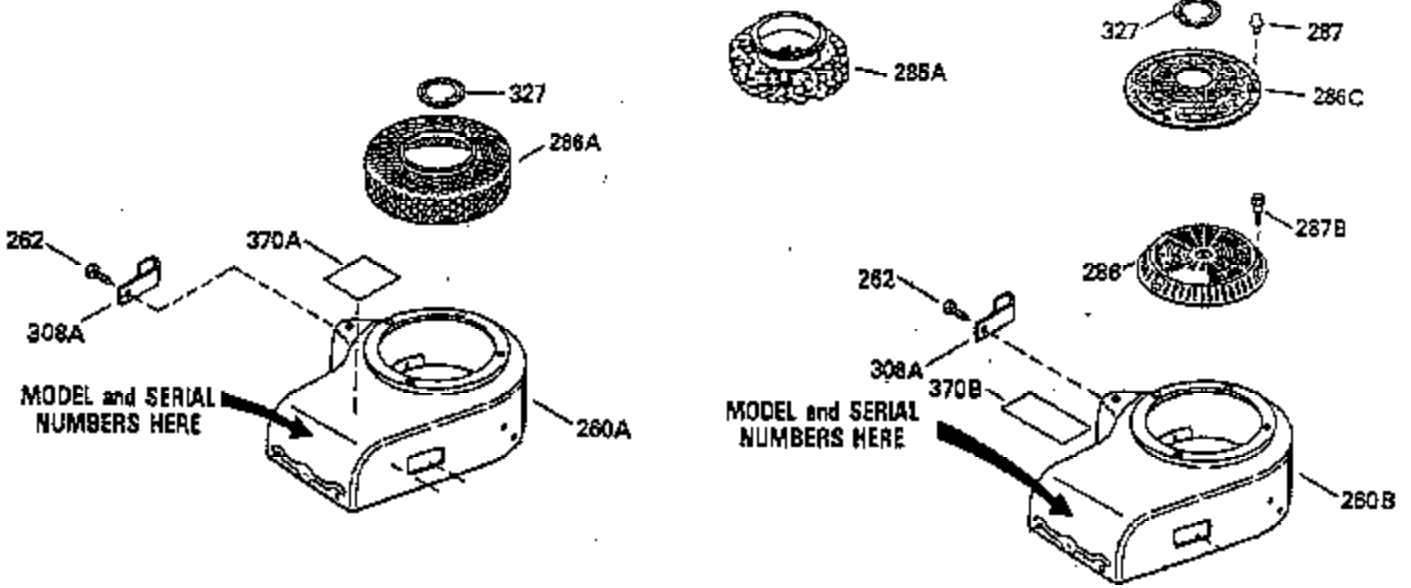

ILLUSTRATION SHOWS TYPICAL PARTS ONLY. ORDER BY PART NUMBER. PARTS NOT LISTED ARE SUPPLIED BY OEM. .

Ref #	Part Number	Qty	Description
245	35403		Air Cleaner Element (Incl. 234)
260A	35338A		Blower Housing (Incl. 281 & 282)
262	29747B		Screw, 5/16-24 x 21/32"
292	26460		Fuel Line Clamp
308A	35437		Fill Tube Clip
327	35392		Starter Plug
380	632498		Carburetor (Incl. 184) (Refer to Division 5, Section A, page A4-2 or Fiche 12, Grid F-1for breakdown)