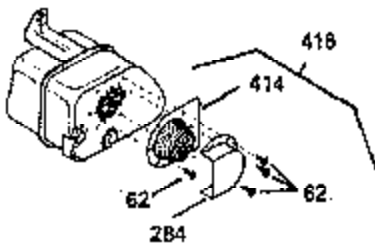

OPTIONAL SPARK ARRESTOR