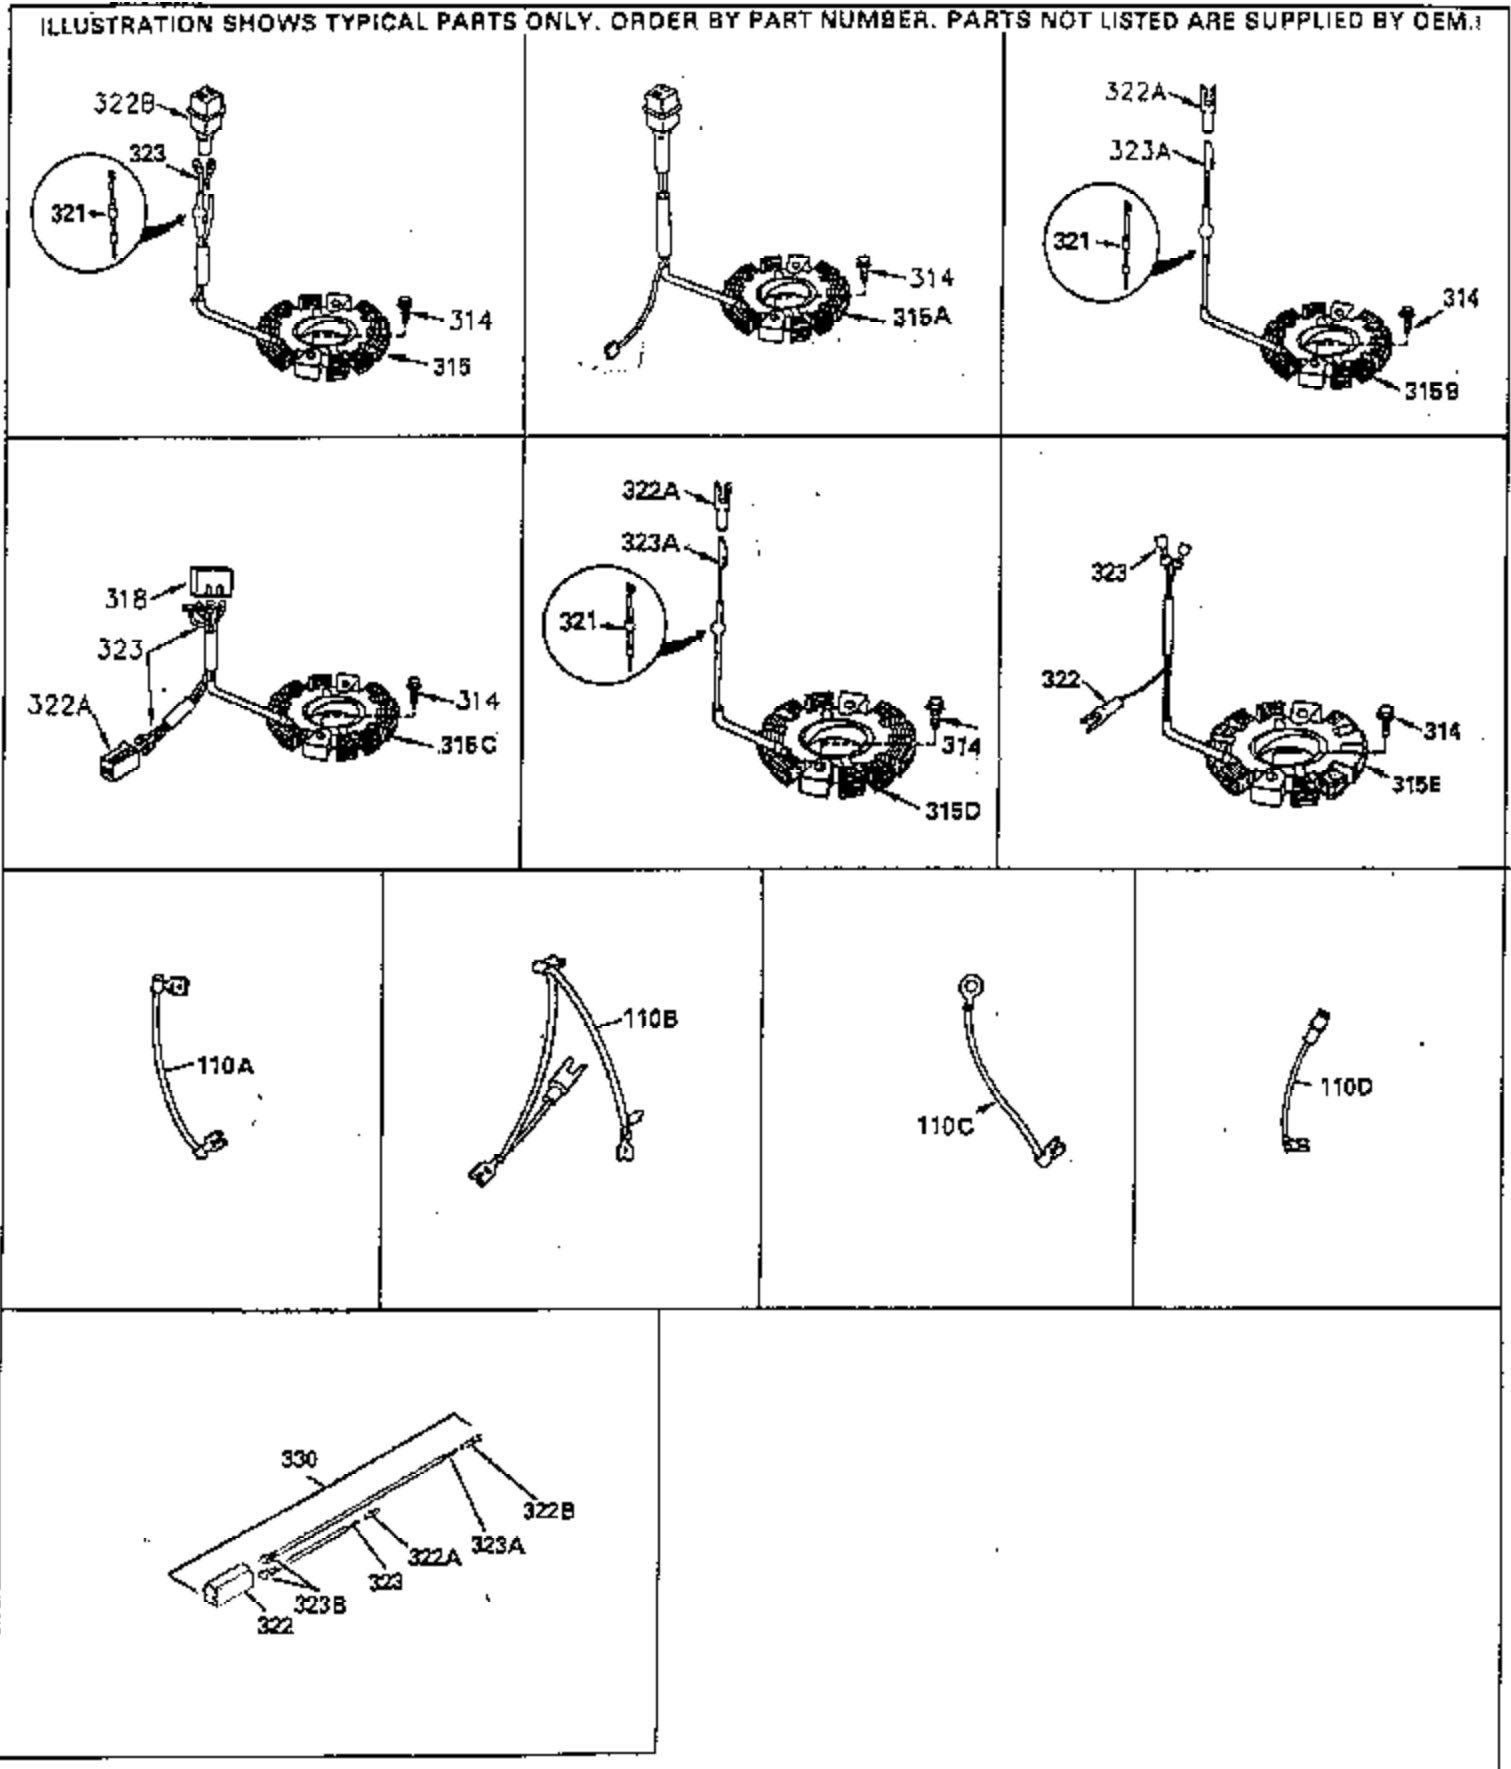

ILLUSTRATION SHOWS TYPICAL PARTS ONLY. ORDER BY PART NUMBER. PARTS NOT LISTED ARE SUPPLIED BY OEM.

Ref #	Part Number	Qty	Description
110B	35580		Ground Wire
314	650873		Screw, 1/4-20 x 3/4"
315A	611113		Alt.Coil (3 Amp DC)(Incl.321,322 & 32 3)