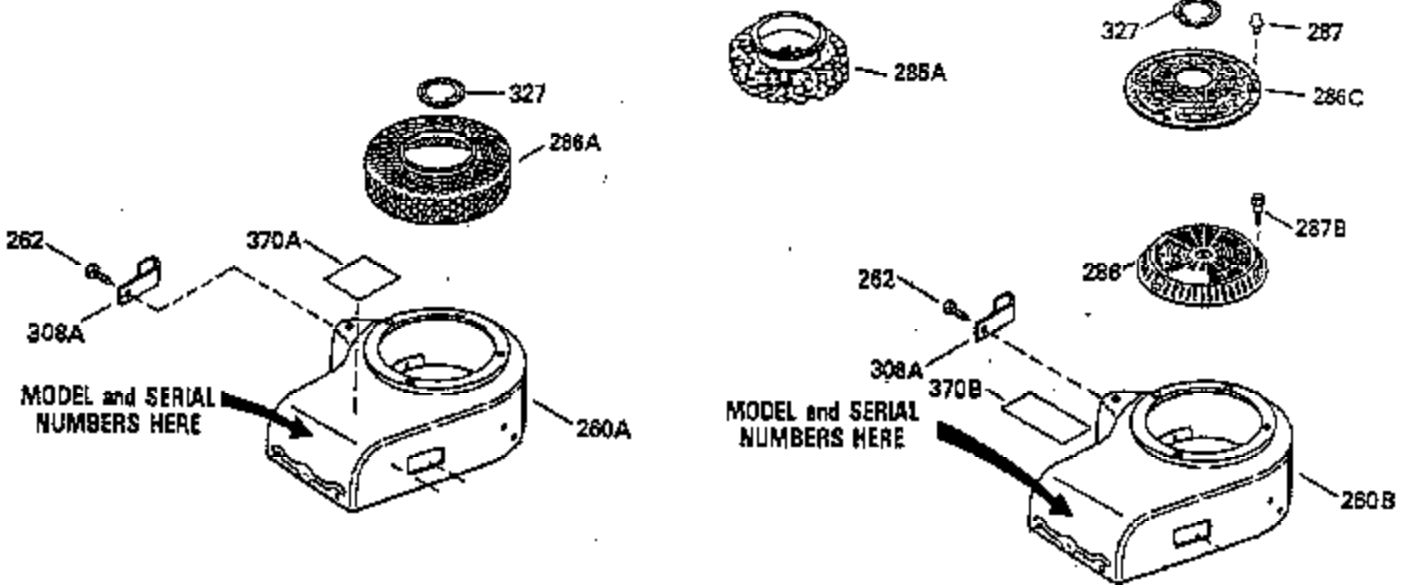

ILLUSTRATION SHOWS TYPICAL PARTS ONLY. ORDER BY PART NUMBER. PARTS NOT LISTED ARE SUPPLIED BY OEM. .

Ref #	Part Number	Qty	Description
245	35403		Air Cleaner Element (Incl. 234)
260A	35338A		Blower Housing (Incl. 281 & 282)
262	29747B		Screw, 5/16-24 x 21/32"
290	29774		Fuel Line (8 1/4" or 21cm)
292	26460		Fuel Line Clamp
308A	35437		Fill Tube Clip
327	35392		Starter Plug
380	632490		Carburetor (Incl. 184) (Refer to Division 5, Section A, page A4-6 or Fiche 12, Grid F-5for breakdown)