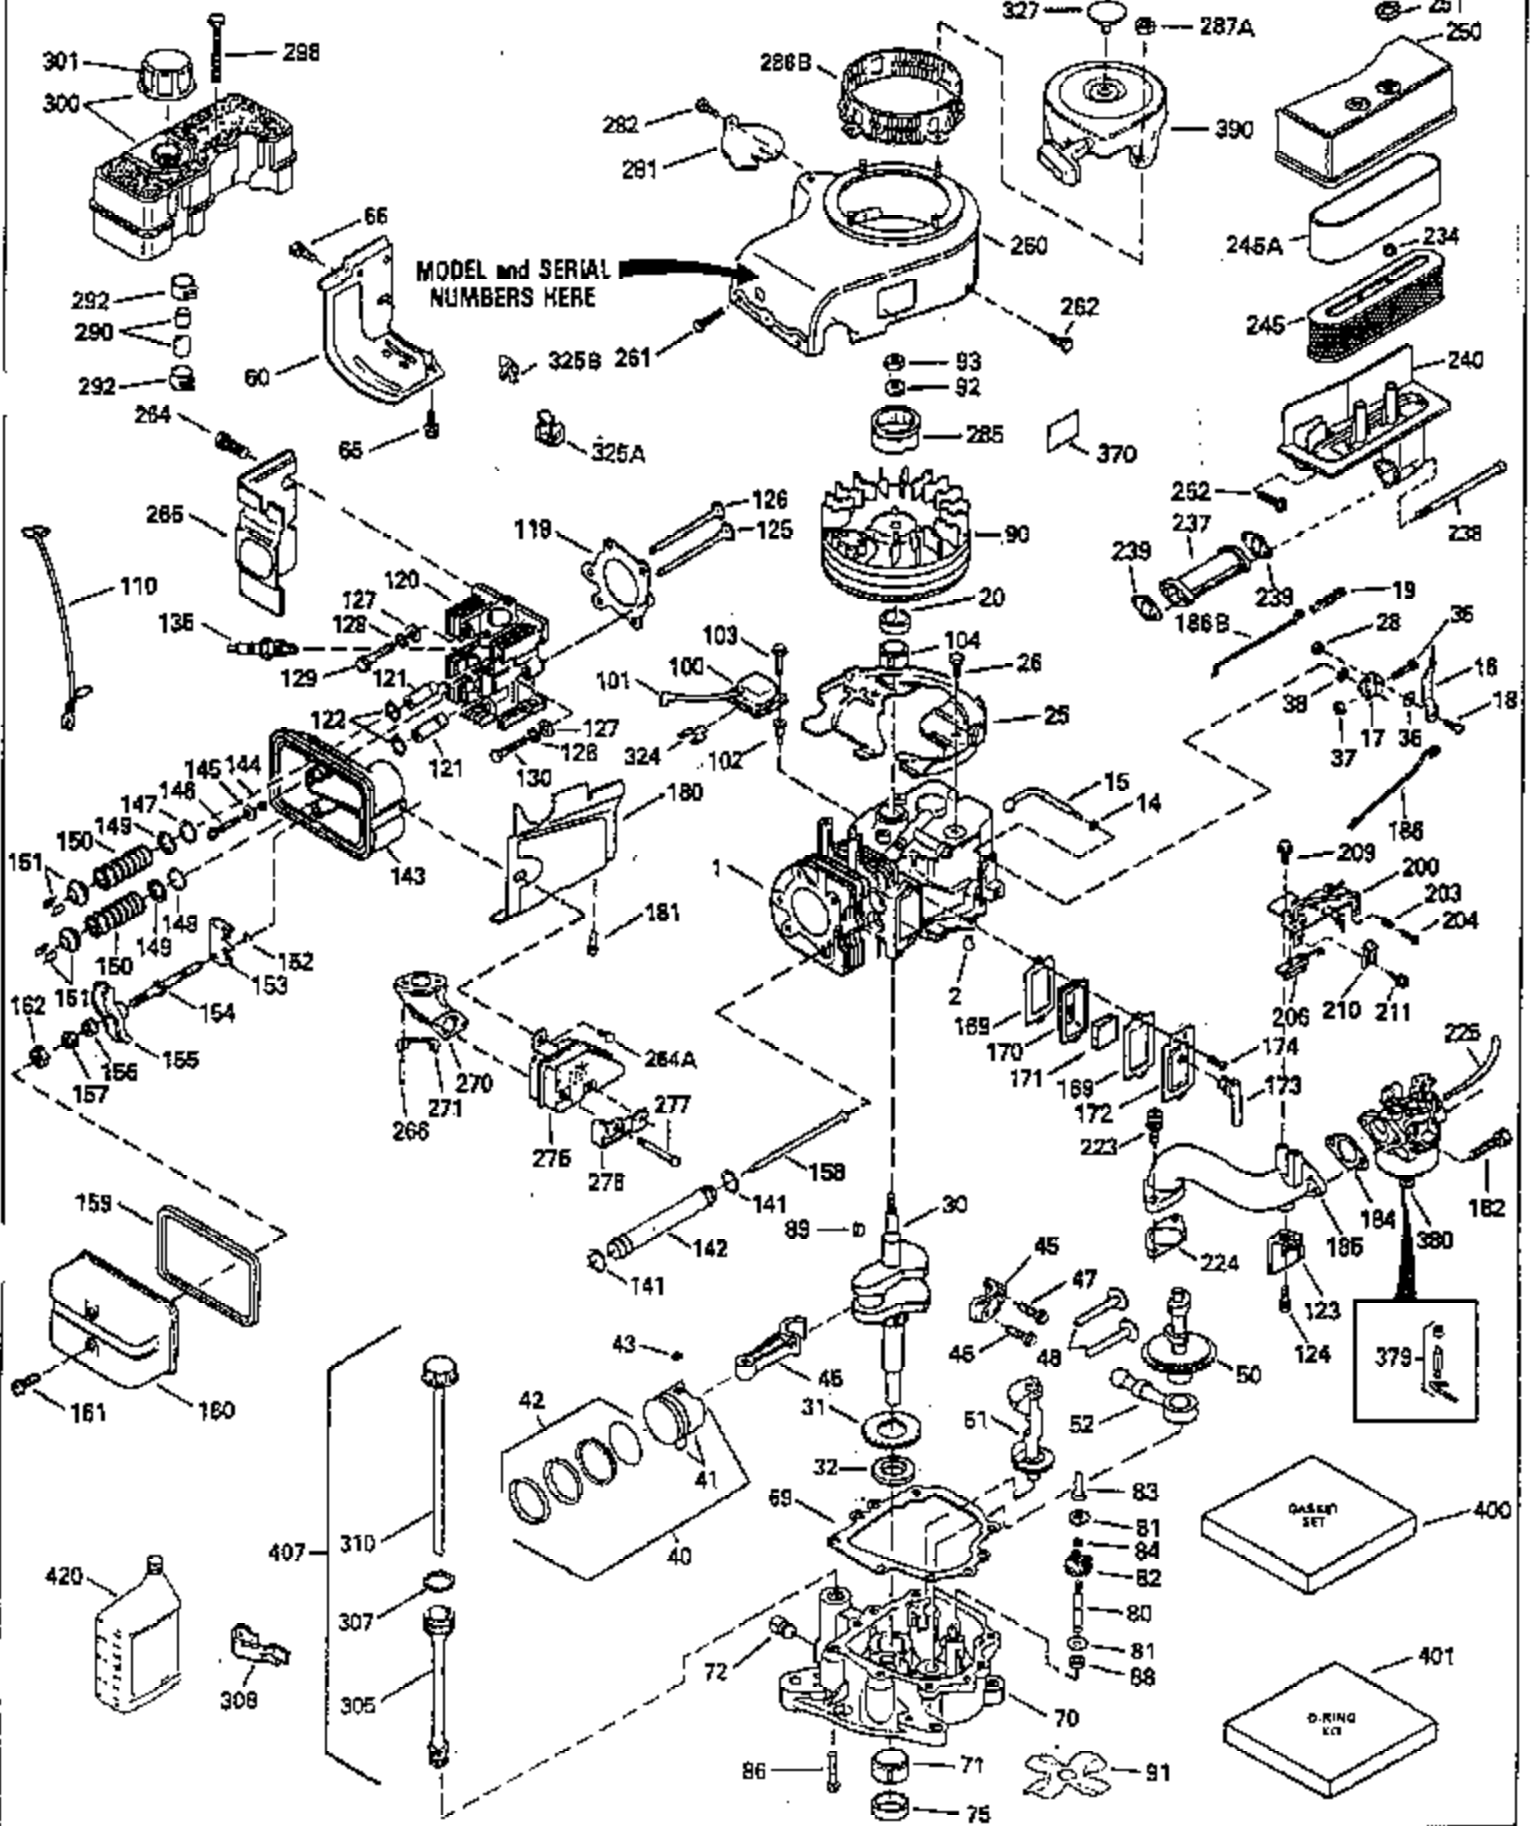

## Engine Parts List #1

Ref #	Part Number	Qty	Description
1	35399B		Cylinder (Incl. 2, 20 & 104) (3-5/16" Bore)
2	27652		Dowel Pin
14	28277		Washer
15	35324		Governor Rod
16	35520		Governor Lever
17	29916		Governor Lever Clamp
18	650548		Screw, 8-32 x 5/16"
19	35203		Extension Spring
20	35319		Oil Seal
25	35326		Blower Housing Baffle
26	650561		Screw, 1/4-20 x 5/8"
28	30322		Lock Nut, 8-32
30	35335A		Crankshaft (Counterbalance)
31	35327		Counterbalance Gear
32	35653		Shim Washer (.015") (Use as required)
35	29826		Screw, 10-32 x 3/4"
36	29918		Lock Washer
37	29216		Lock Nut, 10-32
38	29642		Retaining Ring
40	35339A		Piston, Pin & Ring Set (Std.) (3-5/16 " )
40	35340A		Piston, Pin & Ring Set (.010" OS)
40	35341A		Piston, Pin & Ring Set (.020" OS)
41	35329		Piston & Pin Assy. (Std.) (Incl. No. 43)
41	35430		Piston & Pin Assy. (.010" OS) (Incl. 43)
41	35431		Piston & Pin Assy. (.020" OS) (Incl. 43)
42	34866A		Ring Set (Std.)
42	34867A		Ring Set (.010" OS)
42	34868A		Ring Set (.020" OS)
43	31919		Piston Pin Retaining Ring
45	35330A		Connecting Rod Ass'y. (Incl. 46 & 47)
46	650908		Connecting Rod Bolt
47	650882		Connecting Rod Bolt
48	35313		Valve Lifter
50	35314		Camshaft (MCR)
51	35315A		Counterbalance Weight
52	31356		Oil Pump
60	35316A		Blower Housing Extension
65	650128		Screw, 10-24 x 1/2"
66	30063		Screw, Torx T-30 , 1/4-20 x 1/2"
69	35317		* Mounting Flange Gasket
70	35401A		Mounting Flange (Incl. 71, 72, 75 & 8 0)
71	35377		Crankshaft Bushing
72	31927		Oil Drain Plug
75	35319		Oil Seal
80	35712		Governor Shaft
81	35479		Washer, Flat
82	35321		Governor Gear Ass'y. (Incl. 81)
83	35322		Governor Spool
84	29193		Retaining Ring
86	650833		Screw, 1/4-20 x 1-3/16"
88	31707A		Spacer (Incl. 81)
89	32589		Flywheel Key
90	611093		Flywheel (3 amp w/ring gear)
92	650880		Lock Washer
93	650881		Flywheel Nut
100	35135		Solid State Ignition
101	610118		Spark Plug Cover
102	650872		Solid State Mounting Stud