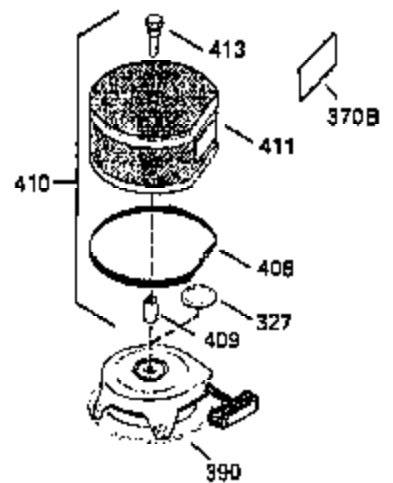

ILLUSTRATION SHOWS TYPICAL PARTS ONLY. ORDER BY PART NUMBER. PARTS NOT LISTED ARE SUPPLIED BY OEM.

**OPTIONAL ELECTRIC STARTER MOTOR**

**OPTIONAL SPARK ARRESTOR**

**OPTIONAL DEBRIS SCREEN**

Ref #	Part Number	Qty	Description
	16 35520		Governor Lever
	17 29916		Governor Lever Clamp
	18 650548		Screw, 8-32 x 5/16"
	19 35203		Extension Spring
	28 30322		Lock Nut, 8-32
	35 29826		Screw, 10-32 x 3/4"
	36 29918		Lock Washer
	37 29216		Lock Nut, 10-32
	38 29642		Retaining Ring
	60 35316A		Blower Housing Extension
	65 650128		Screw, 10-24 x 1/2"
	66 30063		Screw, Torx T-30 , 1/4-20 x 1/2"
	172 28425		Valve Cover
	173 35350		Breather Tube
	174 650128		Screw, 10-24 x 1/2"
	179 30593		Retainer Clip
	182 650517		Screw, 1/4-20 x 27/32"
	186 35522		Governor Link
	186A 35523		Choke Link
	202 33802		Compression Spring
	205 650777		Screw, 6-32 x 21/32"
	207 35525		Throttle Link
	210 27793		Conduit Clip
	211 28942		Screw, 10-32 x 3/8"
	216 35572		R.P.M. Adjusting Lever (Incl. 202, 205 & 206)
	266 650876		Screw, 5/16-18 x 1-1/4"
	270 35292		Exhaust Manifold
	271 35293		Locking Plate (Manifold)
	276 35348		Locking Plate
	277 650877		Screw, 5/16-18 x 4-1/2"
	284 35428		Muffler Deflector
	327 35392		Starter Plug
	361 30063		Screw, Torx T-30, 1/4-20 x 1/2"
	380 632490		Carburetor (Incl. 184) (Refer to Division 5, Section A, page A4-6 or Fiche 12, Grid F-5for breakdown)
	390 590633		Rewind Starter (Refer to Division 5, Section C, page 30 or Fiche 12, Grid G-9 for breakdown)
	395 35763		Electric Starter Motor (12 Volt) (Refer to Division 5, Section D, page 20 or Fiche 12, Grid G-13 for breakdown)
	396 33329D		Electric Starter Motor (120 Volt)(optional) Engine requires a ring gear flywheel (611091 minimum) and the cylinder must have drilled and tapped startermounting bosses to add the electric starter.
	414 35352		Spark Arrestor Screen (Incl.416)(Optional)
	416 650760		Screw, 8-32 x 3/8" (Optional)