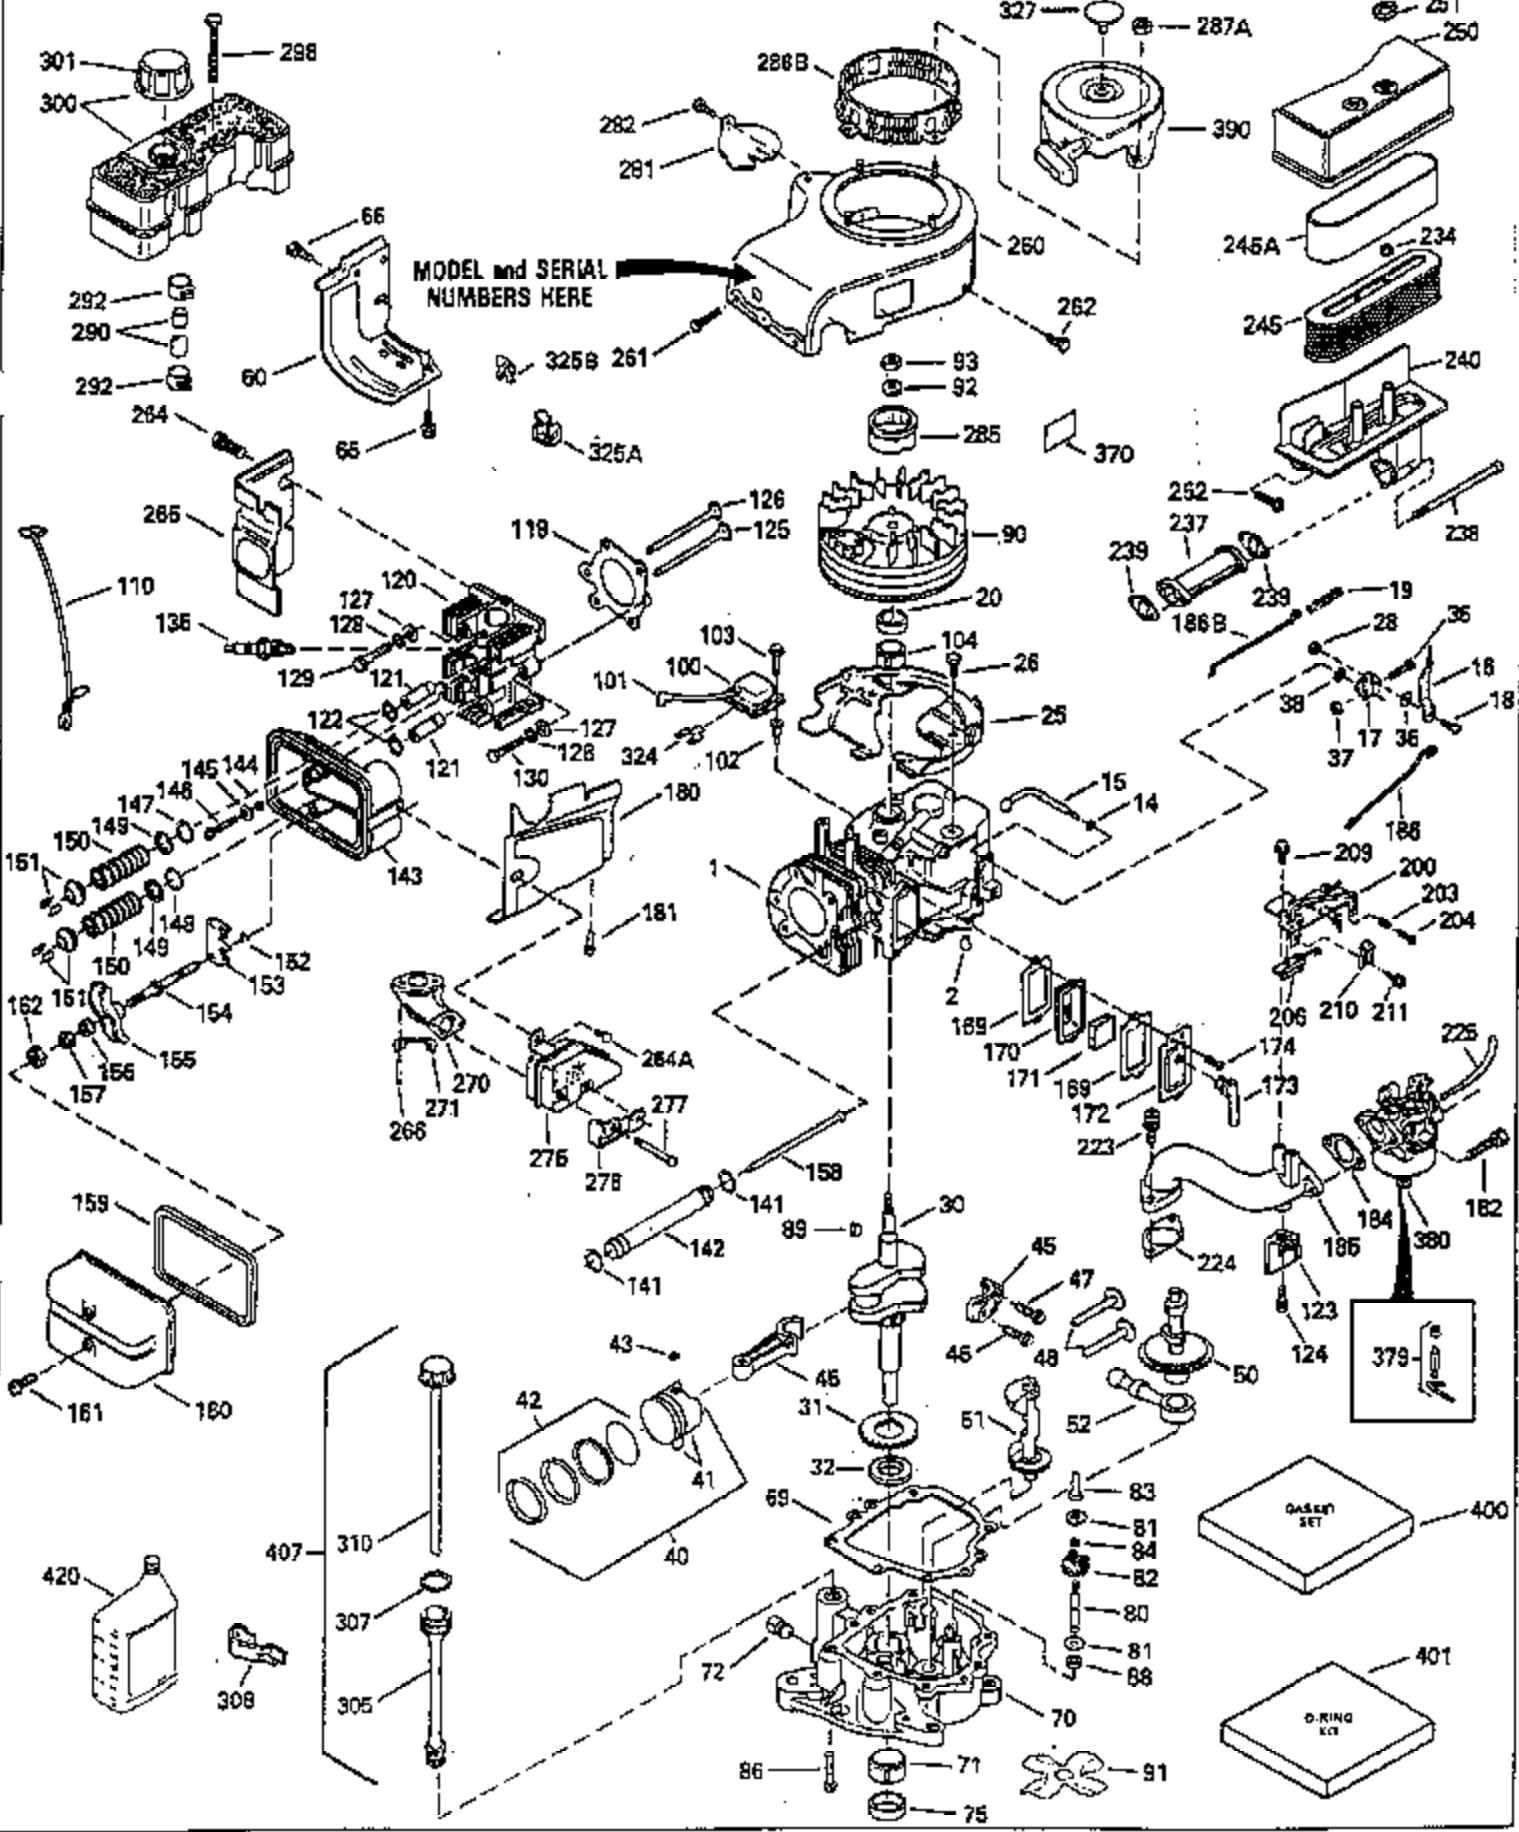

ILLUSTRATION SHOWS TYPICAL PARTS ONLY. ORDER BY PART NUMBER. PARTS NOT LISTED ARE SUPPLIED BY OEM.

Ref #	Part Number	Qty	Description
1	35323A		Cylinder (Incl. 2 & 20) (3-5/16" Bore)
2	27652		Dowel Pin
14	28277		Washer
15	35324		Governor Rod
16	35520		Governor Lever
17	29916		Governor Lever Clamp
18	650548		Screw, 8-32 x 5/16"
19	35203		Extension Spring
20	35319		Oil Seal
25	35326		Blower Housing Baffle
26	650561		Screw, 1/4-20 x 5/8"
28	30322		Lock Nut, 8-32
30	35336B		Crankshaft (Counterbalance)
31	35327		Counterbalance Gear
32	35653		Shim Washer (.015") (Use as required)
35	29826		Screw, 10-32 x 3/4"
36	29918		Lock Washer
37	29216		Lock Nut, 10-32
38	29642		Retaining Ring
40	35776		Piston, Pin & Ring Set (Std.)
40	35777		Piston, Pin & Ring Set (.010" OS)
40	35778		Piston, Pin & Ring Set (.020" OS)
41	35773		Piston & Pin Ass'y. (Std.) (Incl. 43)
41	35774		Piston & Pin Ass'y. (.010" OS) (Incl. 43)
41	35775		Piston & Pin Ass'y. (.020" OS) (Incl. 43)
42	35779		Ring Set (Std.)
42	35780		Ring Set (.010" O.S.)
42	35781		Ring Set (.020" O.S.)
43	35772		Piston Pin Retaining Ring
45	35330A		Connecting Rod Ass'y. (Incl. 46 & 47)
46	650908		Connecting Rod Bolt
47	650882		Connecting Rod Bolt
48	35313		Valve Lifter
50	35314		Camshaft (MCR)
51	35315A		Counterbalance Weight
52	31356		Oil Pump
60	35316A		Blower Housing Extension
65	650128		Screw, 10-24 x 1/2"
66	30063		Screw, Torx T-30 , 1/4-20 x 1/2"
69	35317		* Mounting Flange Gasket
70	35711A		Mounting Flange (Incl. 72, 75 & 80)
72	31927		Oil Drain Plug
75	35319		Oil Seal
80	35712		Governor Shaft
81	35479		Washer, Flat
82	35321		Governor Gear Ass'y. (Incl. 81)
83	35322		Governor Spool
84	29193		Retaining Ring
86	650833		Screw, 1/4-20 x 1-3/16"
88	31707A		Spacer (Incl. 81)
89	32589		Flywheel Key
90	611090		Flywheel
92	650880		Lock Washer
93	650881		Flywheel Nut
100	35135		Solid State Ignition
101	610118		Spark Plug Cover
102	650872		Solid State Mounting Stud
103	650814		Screw, Torx T-15, 10-24 x 1"