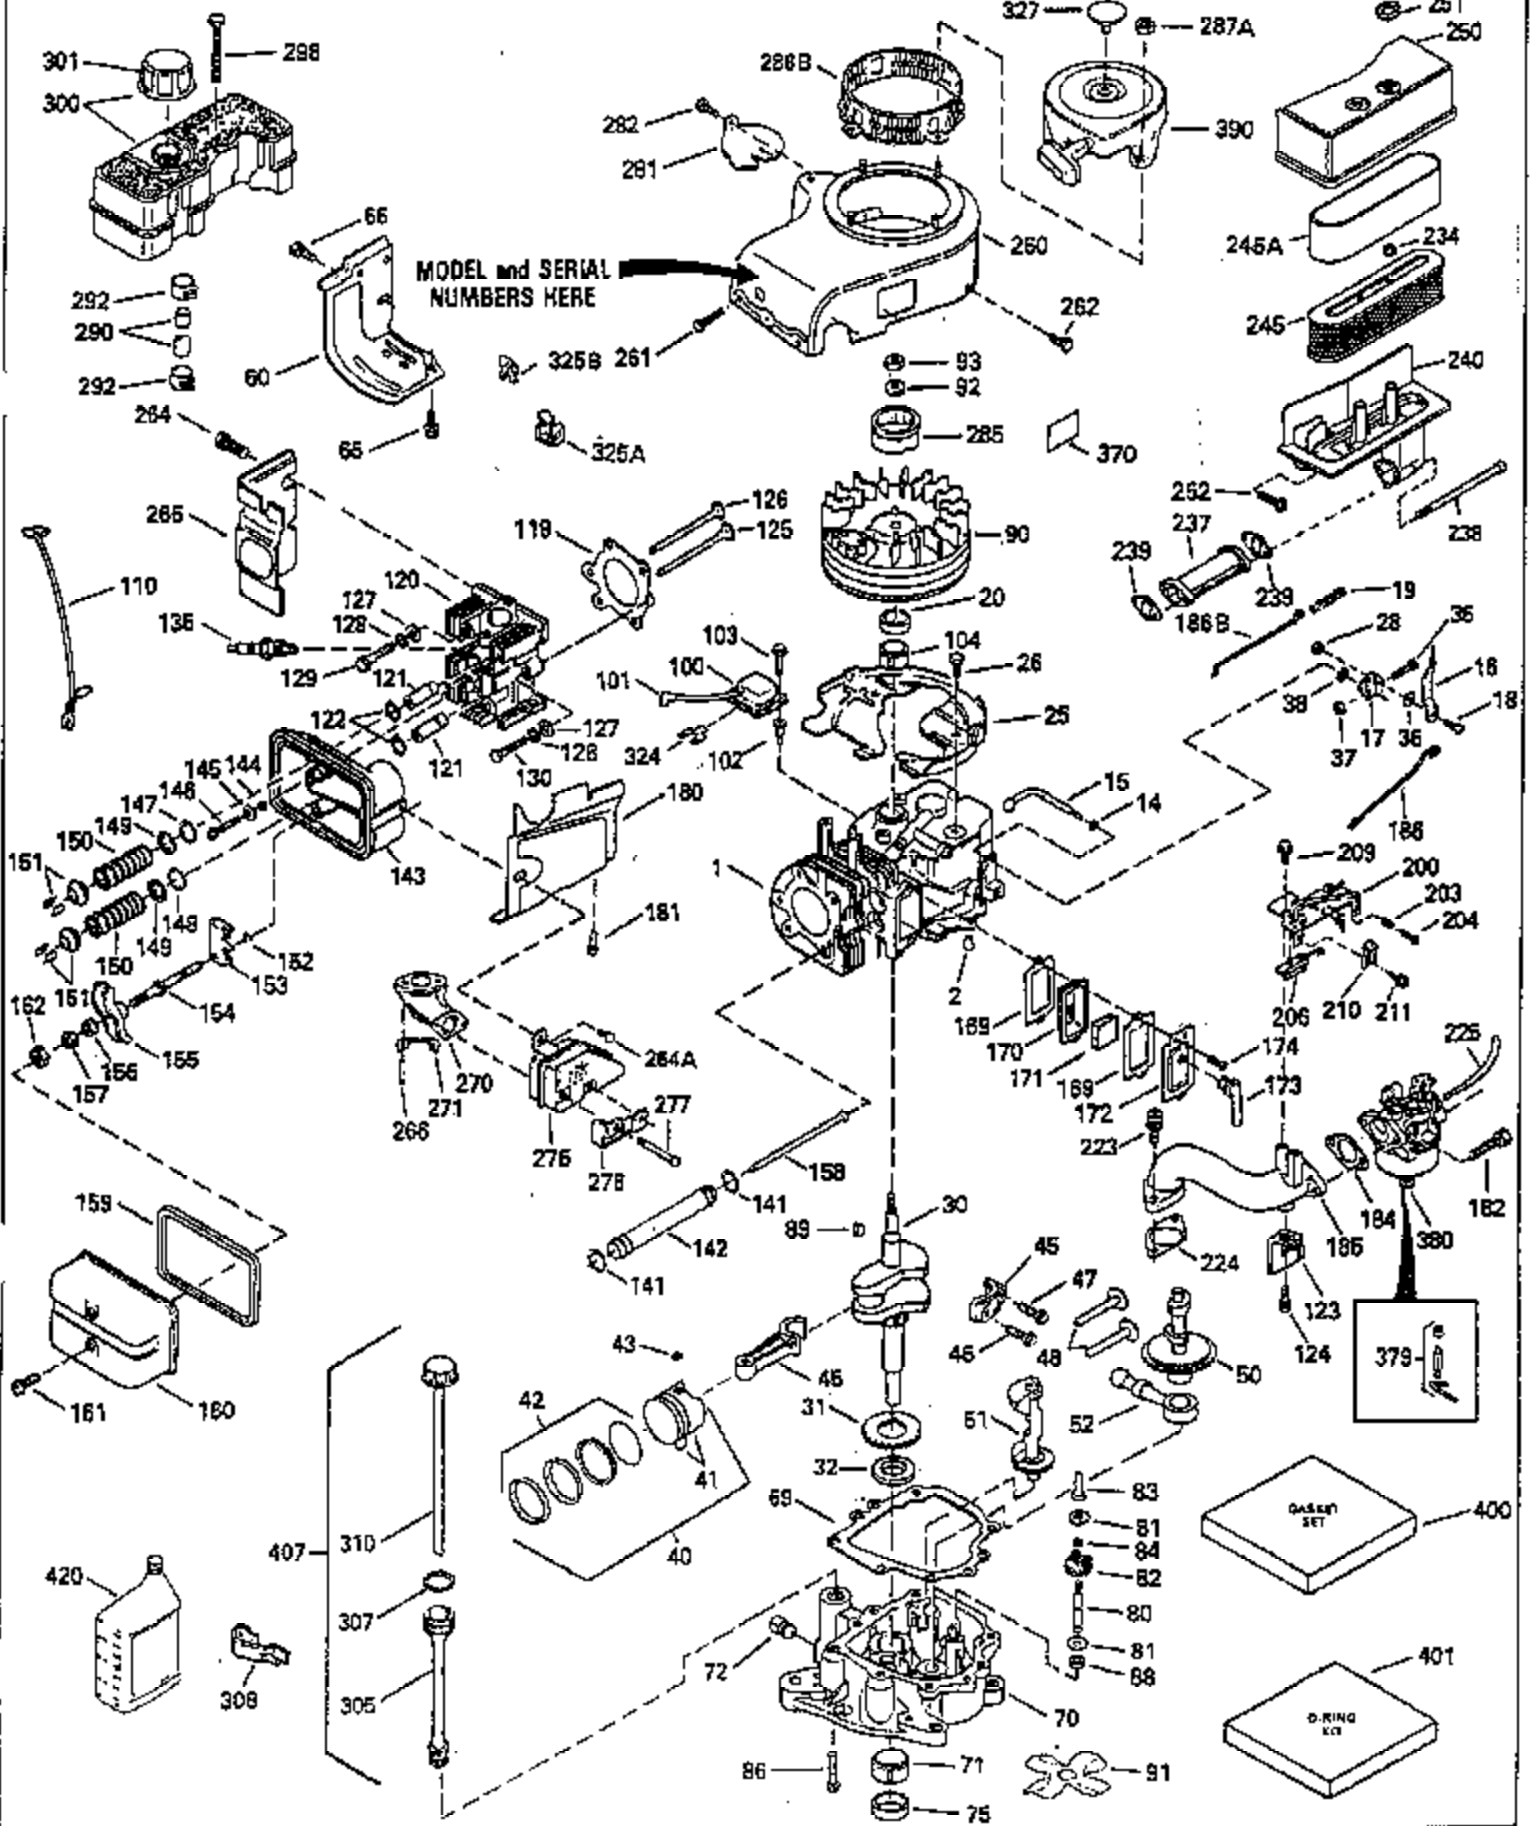

ILLUSTRATION SHOWS TYPICAL PARTS ONLY. ORDER BY PART NUMBER. PARTS NOT LISTED ARE SUPPLIED BY OEM.

Ref #	Part Number	Qty	Description
1	35323A		Cylinder (Incl. 2 & 20) (3-5/16" Bore )
2	27652		Dowel Pin
14	28277		Washer
15	35324		Governor Rod
16	35520		Governor Lever
17	29916		Governor Lever Clamp
18	650548		Screw, 8-32 x 5/16"
19	35203		Extension Spring
20	35319		Oil Seal
25	35326		Blower Housing Baffle
26	650561		Screw, 1/4-20 x 5/8"
28	30322		Lock Nut, 8-32
30	35336B		Crankshaft (Counterbalance)
31	35327		Counterbalance Gear
32	35653		Shim Washer (.015") (Use as required)
35	29826		Screw, 10-32 x 3/4"
36	29918		Lock Washer
37	29216		Lock Nut, 10-32
38	29642		Retaining Ring
40	35776		Piston, Pin & Ring Set (Std.)
40	35777		Piston, Pin & Ring Set (.010" OS)
40	35778		Piston, Pin & Ring Set (.020" OS)
41	35773		Piston & Pin Ass'y. (Std.) (Incl. 43)
41	35774		Piston & Pin Ass'y. (.010" OS) (Incl. 43)
41	35775		Piston & Pin Ass'y. (.020" OS) (Incl. 43)
42	35779		Ring Set (Std.)
42	35780		Ring Set (.010" O.S.)
42	35781		Ring Set (.020" O.S.)
43	35772		Piston Pin Retaining Ring
45	35330A		Connecting Rod Ass'y. (Incl. 46 & 47)
46	650908		Connecting Rod Bolt
47	650882		Connecting Rod Bolt
48	35313		Valve Lifter
50	35314		Camshaft (MCR)
51	35315A		Counterbalance Weight
52	31356		Oil Pump
60	35316A		Blower Housing Extension
65	650128		Screw, 10-24 x 1/2"
66	30063		Screw, Torx T-30 , 1/4-20 x 1/2"
69	35317		* Mounting Flange Gasket
70	35711A		Mounting Flange (Incl. 72, 75 & 80)
72	31927		Oil Drain Plug
75	35319		Oil Seal
80	35712		Governor Shaft
81	35479		Washer, Flat
82	35321		Governor Gear Ass'y. (Incl. 81)
83	35322		Governor Spool
84	29193		Retaining Ring
86	650833		Screw, 1/4-20 x 1-3/16"
88	31707A		Spacer (Incl. 81)
89	32589		Flywheel Key
90	611094		Flywheel (7 amp w/ring gear)
92	650880		Lock Washer
93	650881		Flywheel Nut
100	35135		Solid State Ignition
101	610118		Spark Plug Cover
102	650872		Solid State Mounting Stud
103	650814		Screw, Torx T-15, 10-24 x 1"