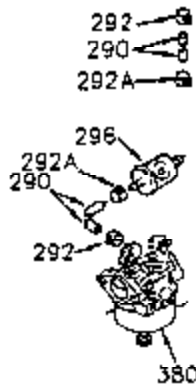

ILLUSTRATION SHOWS TYPICAL PARTS ONLY. ORDER BY PART NUMBER. PARTS NOT LISTED ARE SUPPLIED BY OEM. .

Ref #	Part Number	Qty	Description
245	35403		Air Cleaner Element (Incl. 234)
260B	35793		Blower Housing
262	29747B		Screw, 5/16-24 x 21/32"
286	35792		Starter Screen
287B	650936		Screw, 10-32 x 13/32"
291	30962		Fuel Line (32" or 81cm)
292A	35864		Fuel Line Clamp
292	26460		Fuel Line Clamp
296	34279B		Fuel Filter (Incl. 2 each of 292 & 29 2A)
308A	35437		Fill Tube Clip
370C	35274		Instruction Decal
370A	34686		Name Decal
380	632607		Carburetor (Incl. 184) (Refer to Division 5, Section A, page A4-2 or Fiche 12, Grid F-3for breakdown)