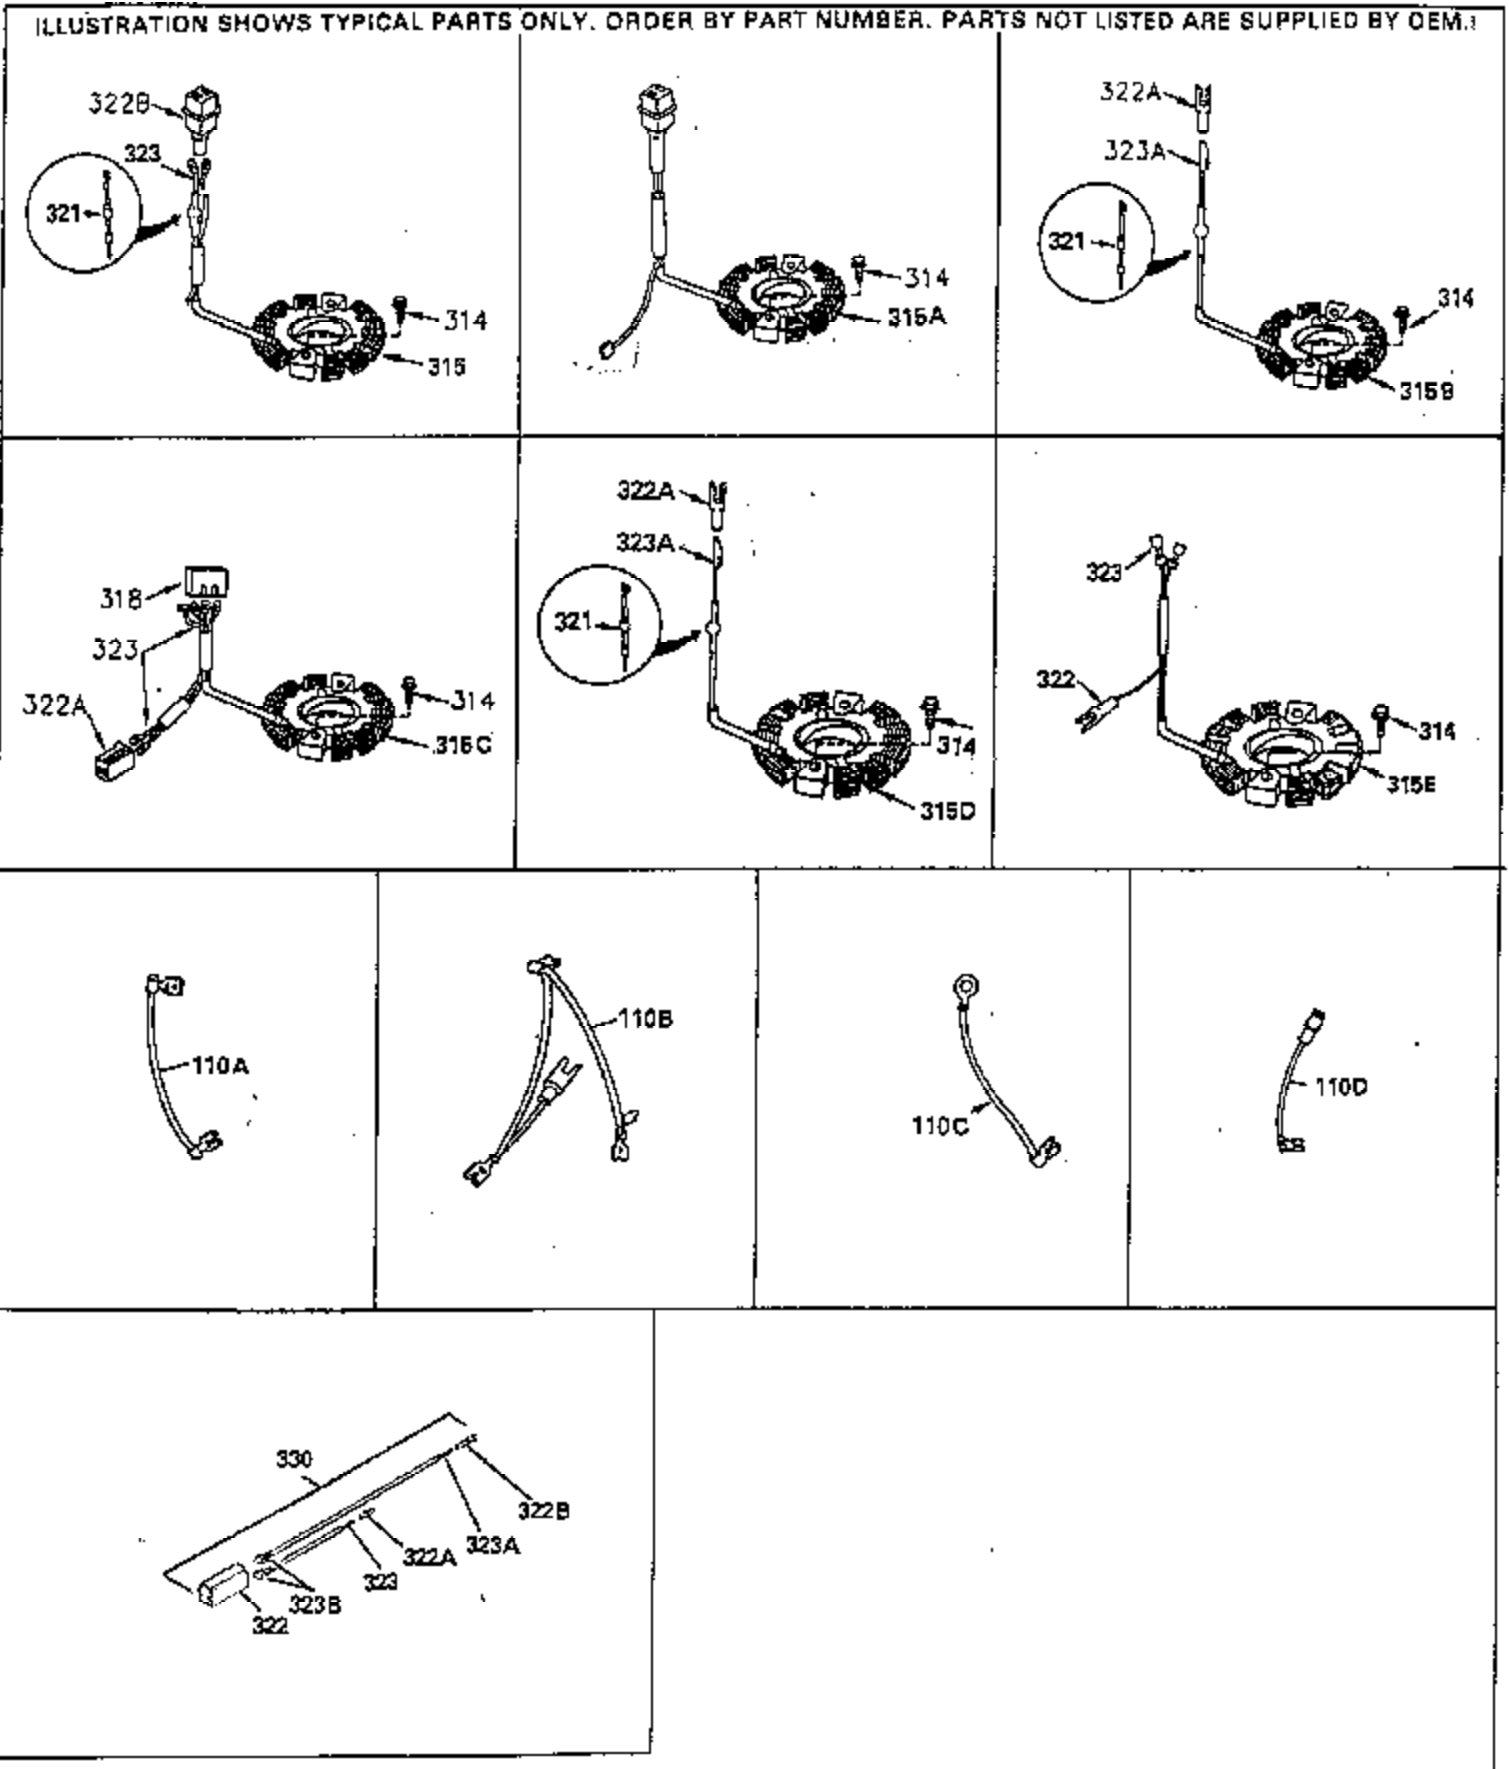

ILLUSTRATION SHOWS TYPICAL PARTS ONLY. ORDER BY PART NUMBER. PARTS NOT LISTED ARE SUPPLIED BY OEM.

Ref #	Part Number	Qty	Description
110C	35234		Ground Wire
314	650873		Screw, 1/4-20 x 3/4"
315	611104		Alt.Coil (3/5 Split) (Incl.321,322 & 323)
370C	35274		Instruction Decal