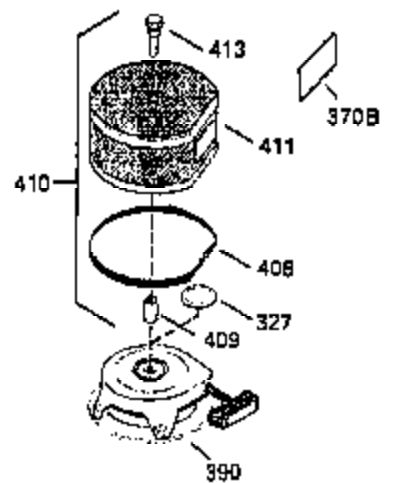

ILLUSTRATION SHOWS TYPICAL PARTS ONLY. ORDER BY PART NUMBER. PARTS NOT LISTED ARE SUPPLIED BY OEM.

**OPTIONAL ELECTRIC STARTER MOTOR**

**OPTIONAL SPARK ARRESTOR**

**OPTIONAL DEBRIS SCREEN**

Ref #	Part Number	Qty	Description
16	35520		Governor Lever
17	29916		Governor Lever Clamp
18	650548		Screw, 8-32 x 5/16"
19	35203		Extension Spring
28	30322		Lock Nut, 8-32
35	29826		Screw, 10-32 x 3/4"
36	29918		Lock Washer
37	29216		Lock Nut, 10-32
38	29642		Retaining Ring
60	35316A		Blower Housing Extension
62	650760		Screw, 8-32 x 3/8"
63	28545		Grommet
65	650128		Screw, 10-24 x 1/2"
66	30063		Screw, Torx T-30 , 1/4-20 x 1/2"
68	33356		Ground Terminal
172	28425		Valve Cover
173	35350		Breather Tube
174	650128		Screw, 10-24 x 1/2"
179	30593		Retainer Clip
182	650517		Screw, 1/4-20 x 27/32"
186A	35523		Choke Link
186	35522		Governor Link
202	33802		Compression Spring
205	650777		Screw, 6-32 x 21/32"
207	35525		Throttle Link
210	27793		Conduit Clip
211	28942		Screw, 10-32 x 3/8"
266	650876		Screw, 5/16-18 x 1-1/4"
269	35762		* Exhaust Manifold Gasket
270	35292		Exhaust Manifold
271	35293		Locking Plate (Manifold)
276	35348		Locking Plate
277	650877		Screw, 5/16-18 x 4-1/2"
284	35428		Muffler Deflector
361	30063		Screw, Torx T-30, 1/4-20 x 1/2"
363	34148		Spring
370C	35274		Instruction Decal
380	632607		Carburetor (Incl. 184) (Refer to Division 5, Section A, page A4-2 or Fiche 12, Grid F-3for breakdown)
395	35763A		Electric Starter Motor (12 Volt) (Refer to Division 5, Section D, page 30 or Fiche 12, Grid G-12 for breakdown)
396	33329D		Electric Starter Motor (120 Volt)(opt ional) Engine requires a ring gear flywheel (611091 minimum) and the cylinder must have drilled and tapped startermounting bosses to add the electric starter.
414	35352		Spark Arrestor Screen (Incl.416)(Opti onal)
416	650760		Screw, 8-32 x 3/8" (Optional)