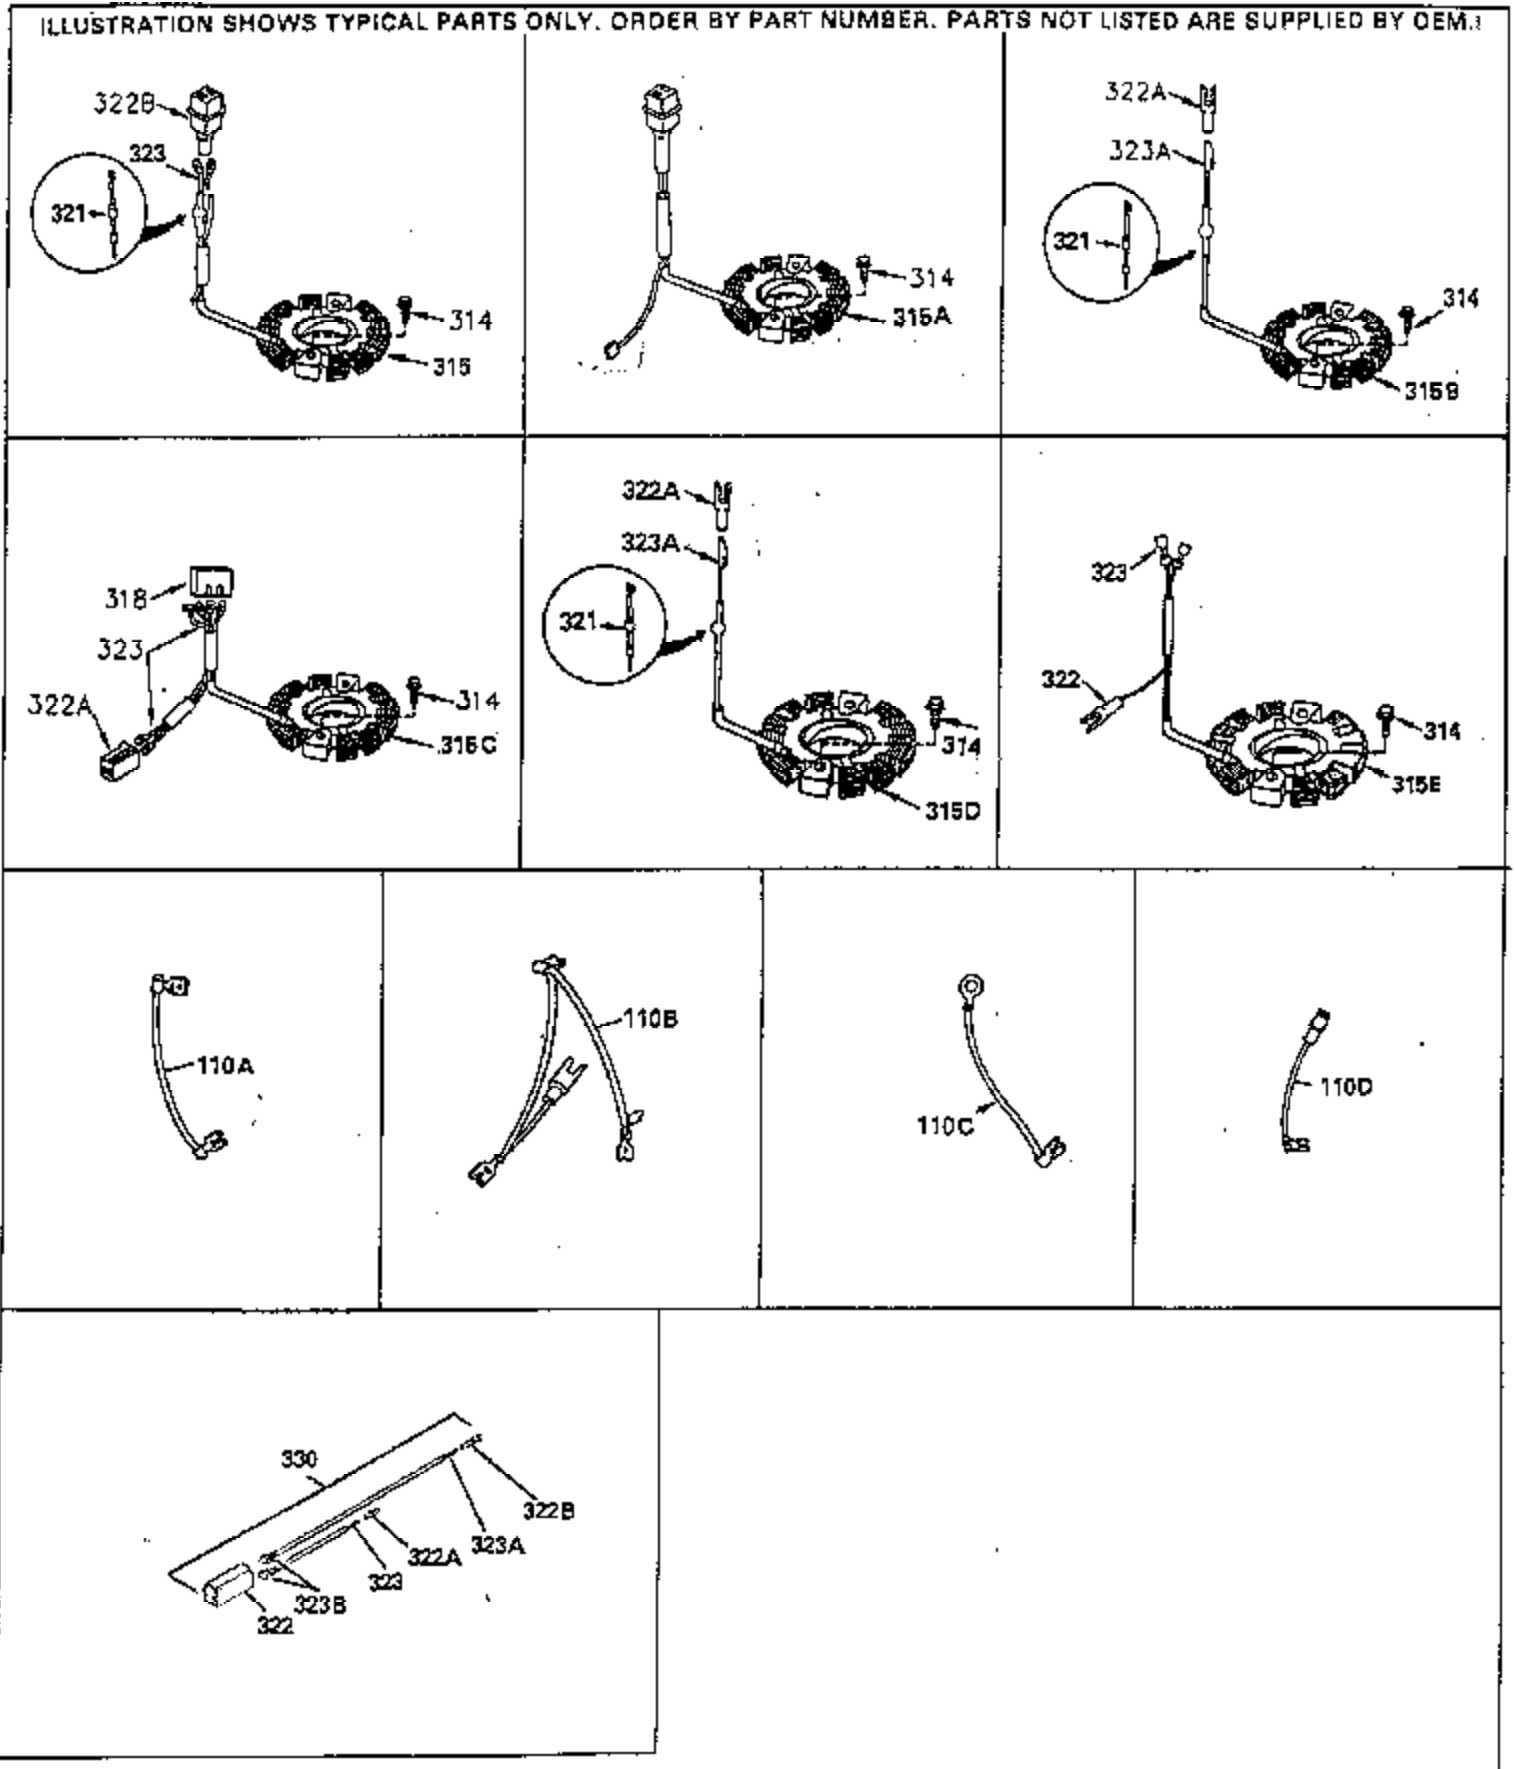

ILLUSTRATION SHOWS TYPICAL PARTS ONLY. ORDER BY PART NUMBER. PARTS NOT LISTED ARE SUPPLIED BY OEM.

Ref #	Part Number	Qty	Description
110A	35183		Ground Wire
314	650873		Screw, 1/4-20 x 3/4"
315	611104		Alt.Coil (3/5 Split) (Incl.321,322 & 323)