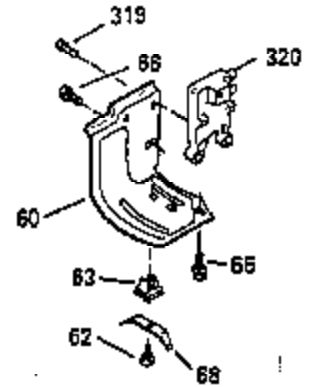

ILLUSTRATION SHOWS TYPICAL PARTS ONLY. ORDER BY PART NUMBER. PARTS NOT LISTED ARE SUPPLIED BY OEM.