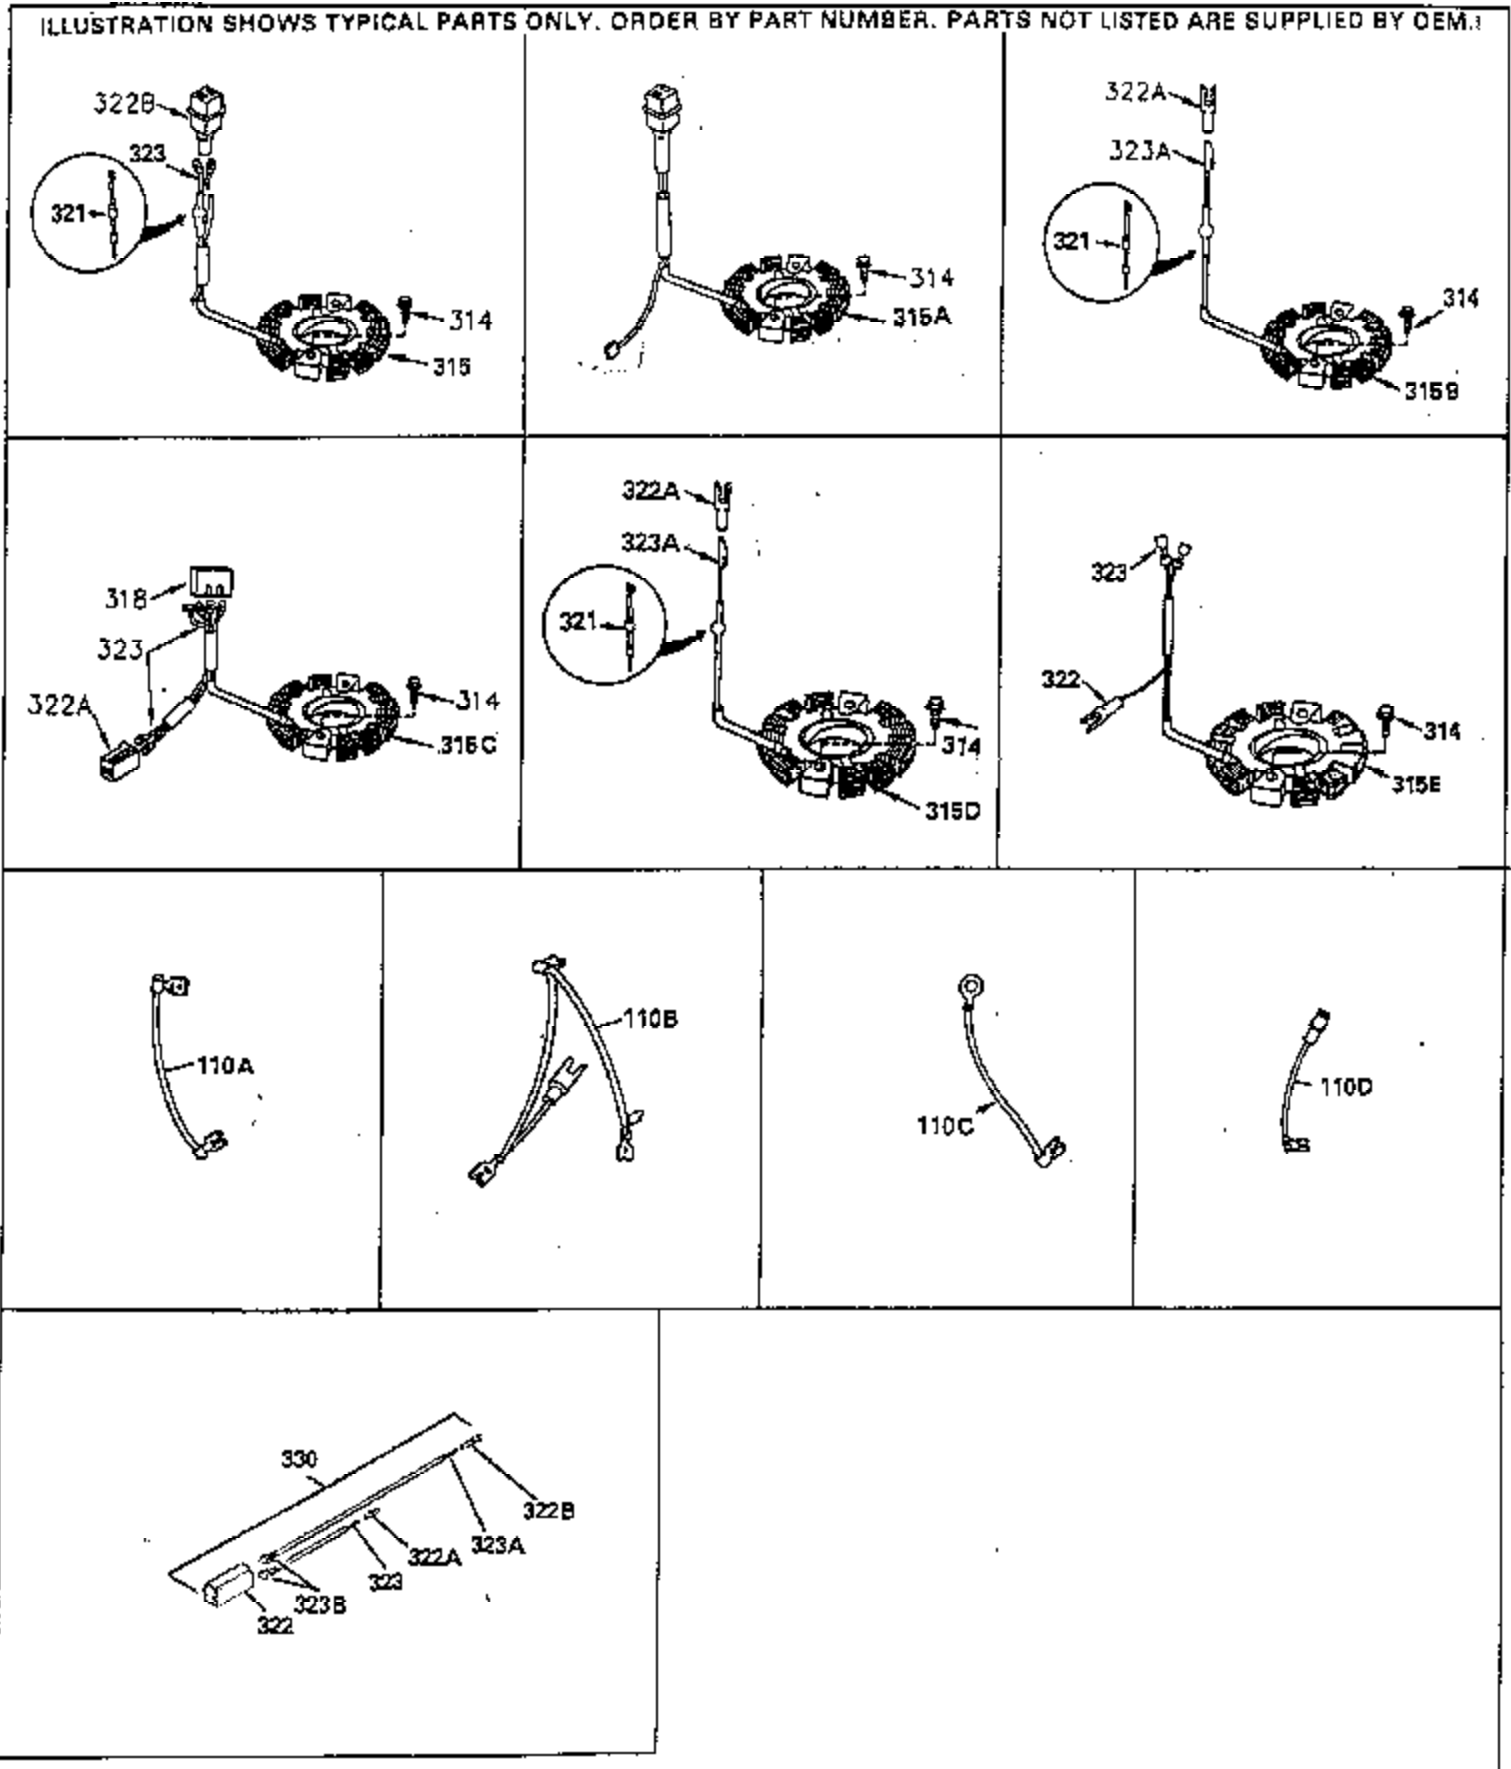

ILLUSTRATION SHOWS TYPICAL PARTS ONLY. ORDER BY PART NUMBER. PARTS NOT LISTED ARE SUPPLIED BY OEM.

Ref #	Part Number	Qty	Description
110A	35183		Ground Wire
314	650873		Screw, 1/4-20 x 3/4"
315D	611116		Alt.Coil (3 amp D.C.)(Incl.321,322 & 323)
321	611161		Diode
322	611117		Connector Body
323	611118		Terminal