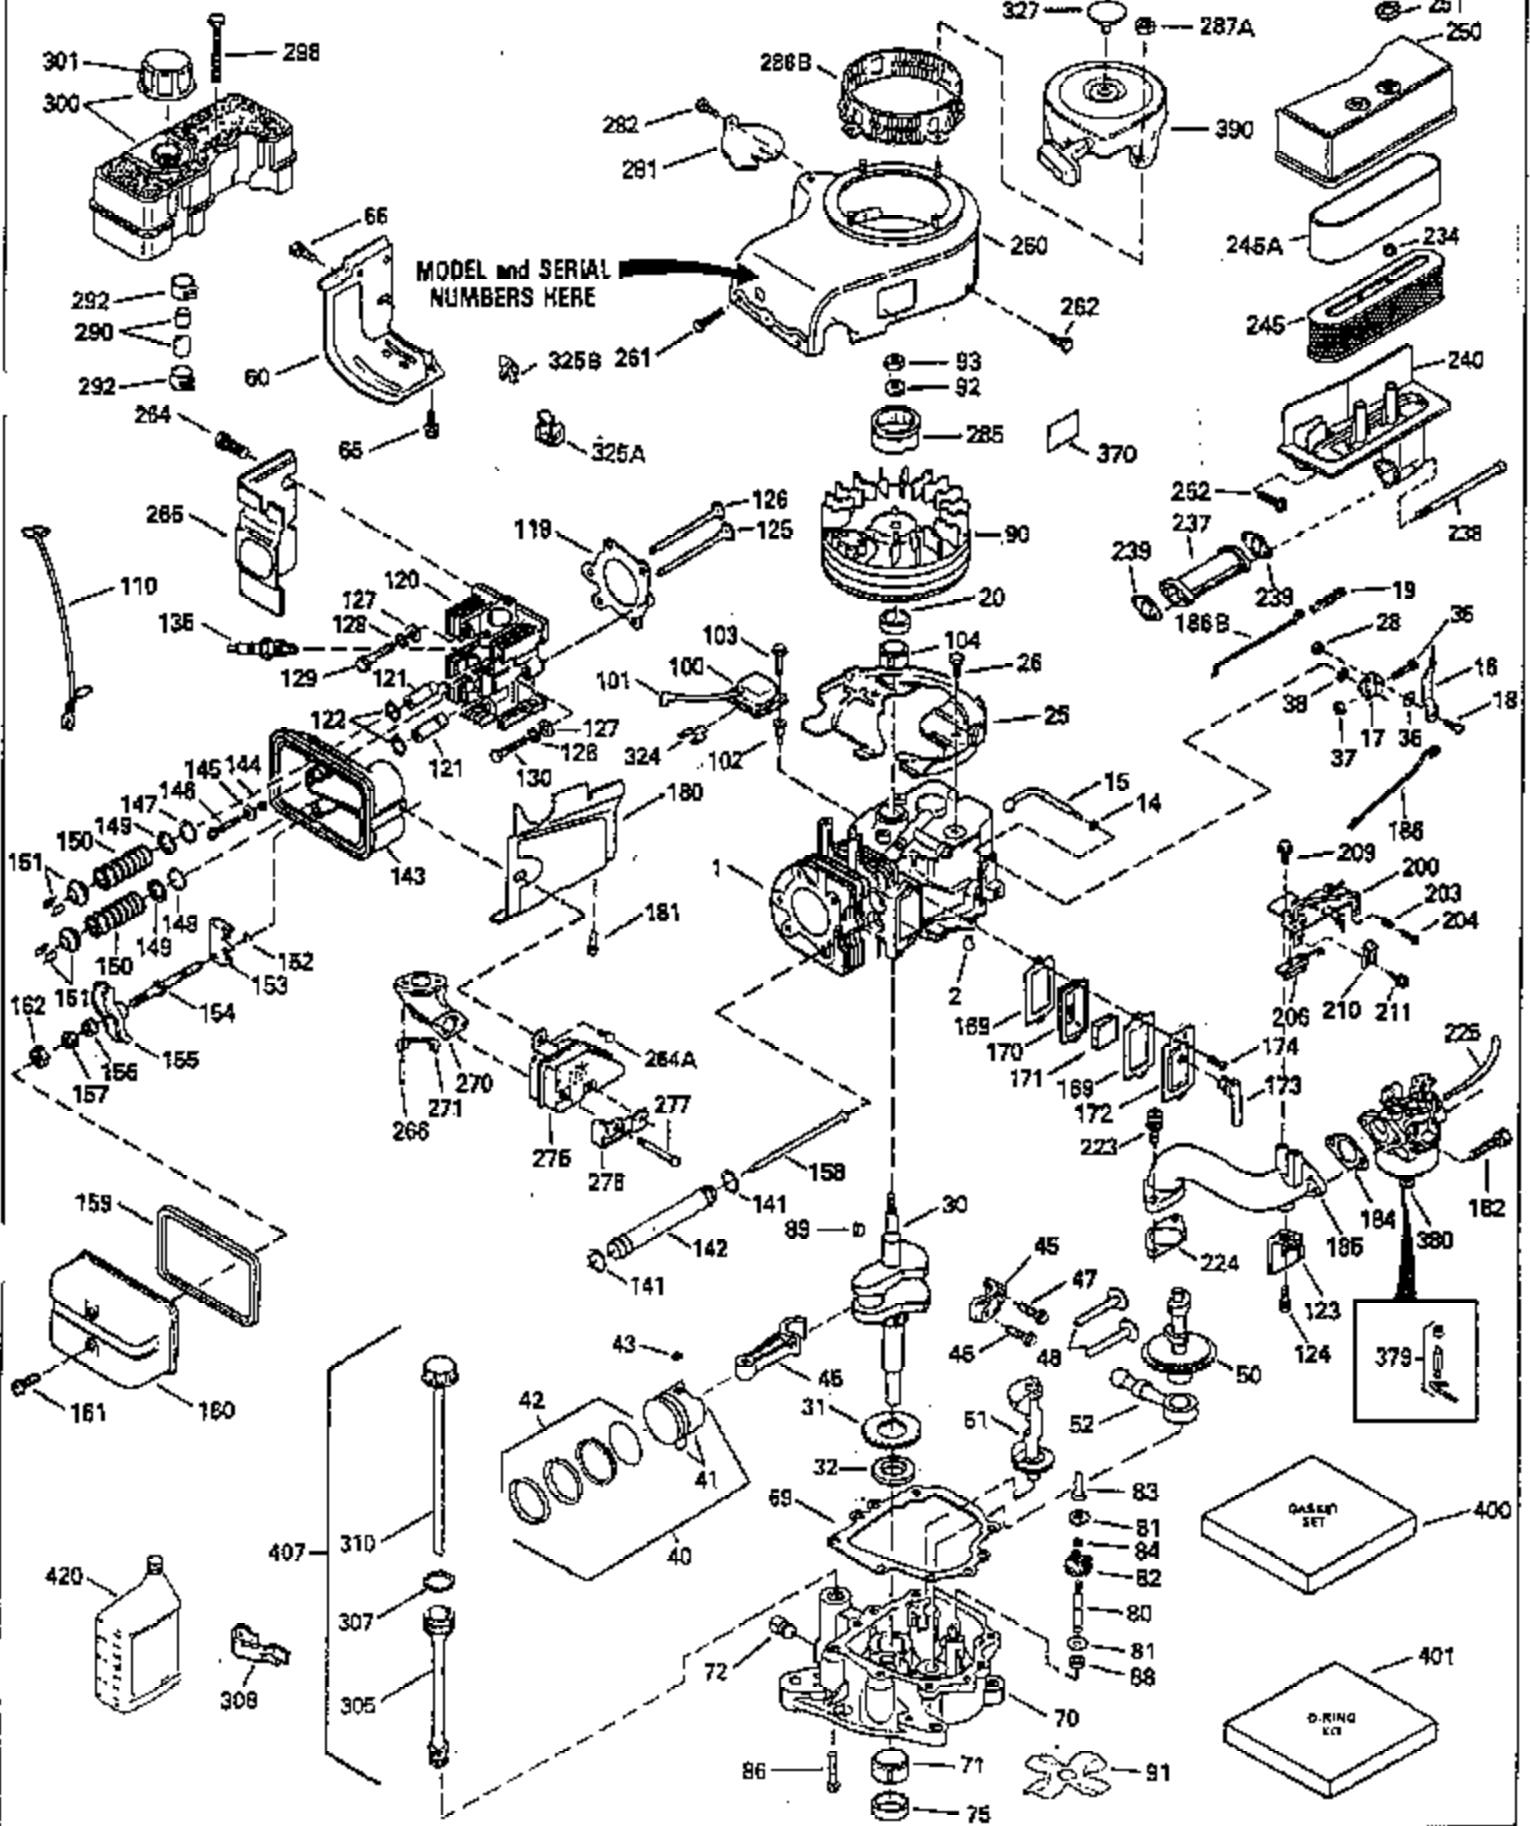

ILLUSTRATION SHOWS TYPICAL PARTS ONLY. ORDER BY PART NUMBER. PARTS NOT LISTED ARE SUPPLIED BY OEM.

Ref #	Part Number	Qty	Description
1	35323A		Cylinder (Incl. 2 & 20) (3-5/16" Bore )
2	27652		Dowel Pin
14	28277		Washer
15	35324		Governor Rod
16	35520		Governor Lever
17	29916		Governor Lever Clamp
18	650548		Screw, 8-32 x 5/16"
19	35203		Extension Spring
20	35319		Oil Seal
25	35326		Blower Housing Baffle
26	650561		Screw, 1/4-20 x 5/8"
28	30322		Lock Nut, 8-32
30	35336B		Crankshaft (Counterbalance)
31	35327		Counterbalance Gear
32	35653		Shim Washer (.015") (Use as required)
35	29826		Screw, 10-32 x 3/4"
36	29918		Lock Washer
37	29216		Lock Nut, 10-32
38	29642		Retaining Ring
40	35339A		Piston, Pin & Ring Set (Std.) (3-5/16 ")
40	35340A		Piston, Pin & Ring Set (.010" OS)
40	35341A		Piston, Pin & Ring Set (.020" OS)
41	35329		Piston & Pin Assy. (Std.) (Incl. No. 43)
41	35430		Piston & Pin Assy. (.010" OS) (Incl. 43)
41	35431		Piston & Pin Assy. (.020" OS) (Incl. 43)
42	34866A		Ring Set (Std.)
42	34867A		Ring Set (.010" OS)
42	34868A		Ring Set (.020" OS)
43	31919		Piston Pin Retaining Ring
45	35330A		Connecting Rod Ass'y. (Incl. 46 & 47)
46	650908		Connecting Rod Bolt
47	650882		Connecting Rod Bolt
48	35313		Valve Lifter
50	35314		Camshaft (MCR)
51	35315A		Counterbalance Weight
52	31356		Oil Pump
60	35316A		Blower Housing Extension
65	650128		Screw, 10-24 x 1/2"
66	30063		Screw, Torx T-30 , 1/4-20 x 1/2"
69	35317		* Mounting Flange Gasket
70	35711A		Mounting Flange (Incl. 72, 75 & 80)
72	31927		Oil Drain Plug
75	35319		Oil Seal
80	35712		Governor Shaft
81	35479		Washer, Flat
82	35321		Governor Gear Ass'y. (Incl. 81)
83	35322		Governor Spool
84	29193		Retaining Ring
86	650833		Screw, 1/4-20 x 1-3/16"
88	31707A		Spacer (Incl. 81)
89	32589		Flywheel Key
90	611093		Flywheel (3 amp w/ring gear)
92	650880		Lock Washer
93	650881		Flywheel Nut
100	35135		Solid State Ignition
101	610118		Spark Plug Cover
102	650872		Solid State Mounting Stud
103	650814		Screw, Torx T-15, 10-24 x 1"