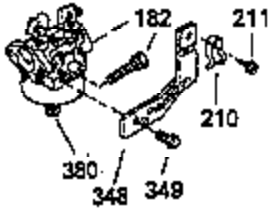

ILLUSTRATION SHOWS TYPICAL PARTS ONLY. ORDER BY PART NUMBER. PARTS NOT LISTED ARE SUPPLIED BY OEM.