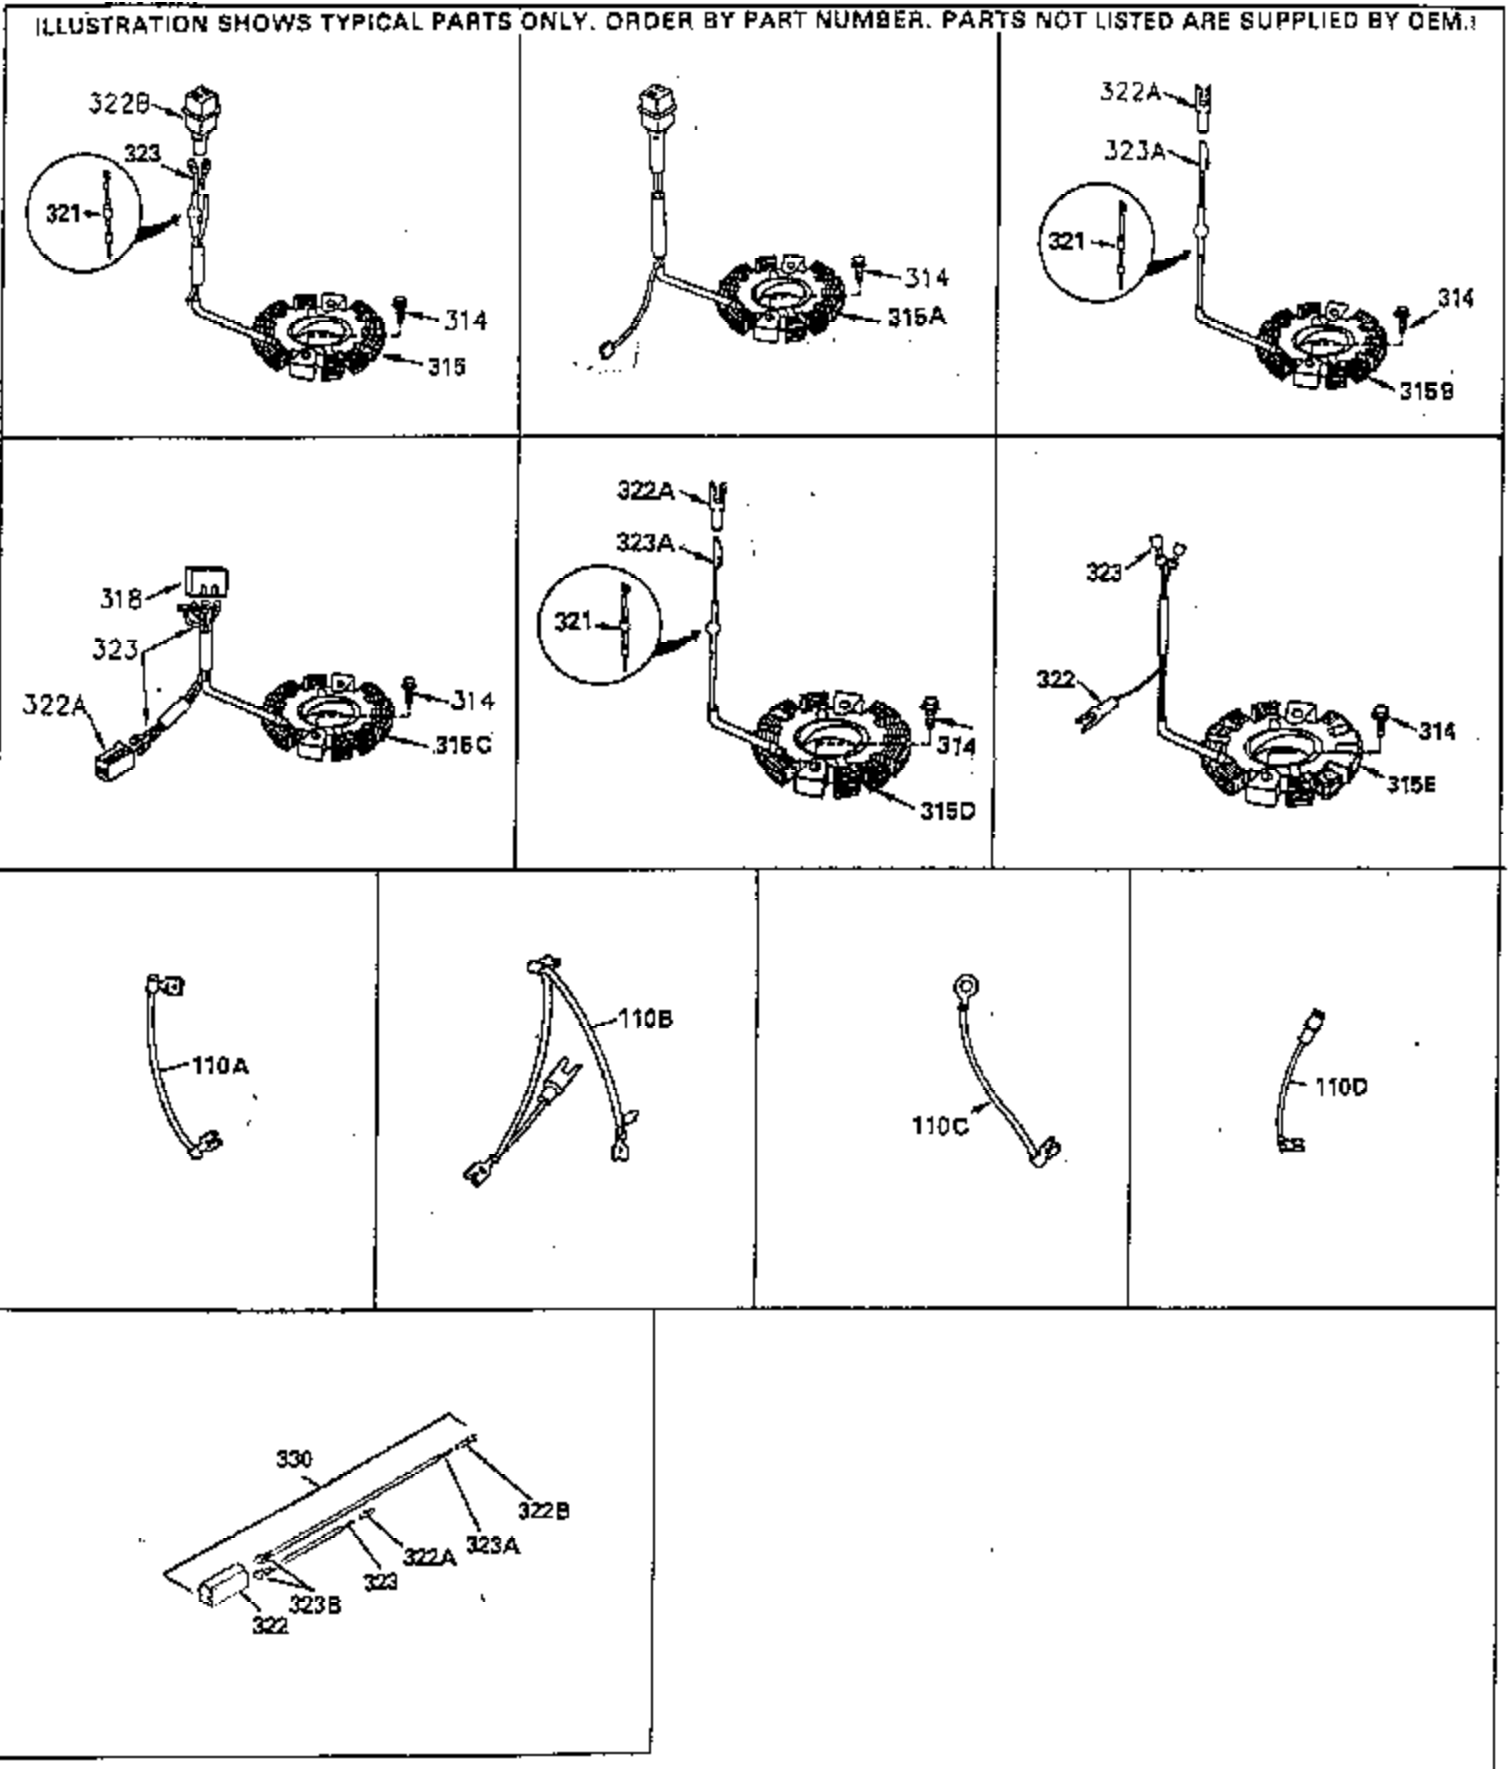

ILLUSTRATION SHOWS TYPICAL PARTS ONLY. ORDER BY PART NUMBER. PARTS NOT LISTED ARE SUPPLIED BY OEM.

Ref #	Part Number	Qty	Description
64	30063	1	Screw, Torx T-30, 1/4-20 x 1/2"
314	650873	2	Screw, 1/4-20 x 3/4"
315	611104	1	Alternator Coil (3/5 Split)(Incl.321, 322&323)
321	611161	1	Diode
322	611142	1	Connector Body
323	611118	1	Terminal
325	34246	1	Wire Clip