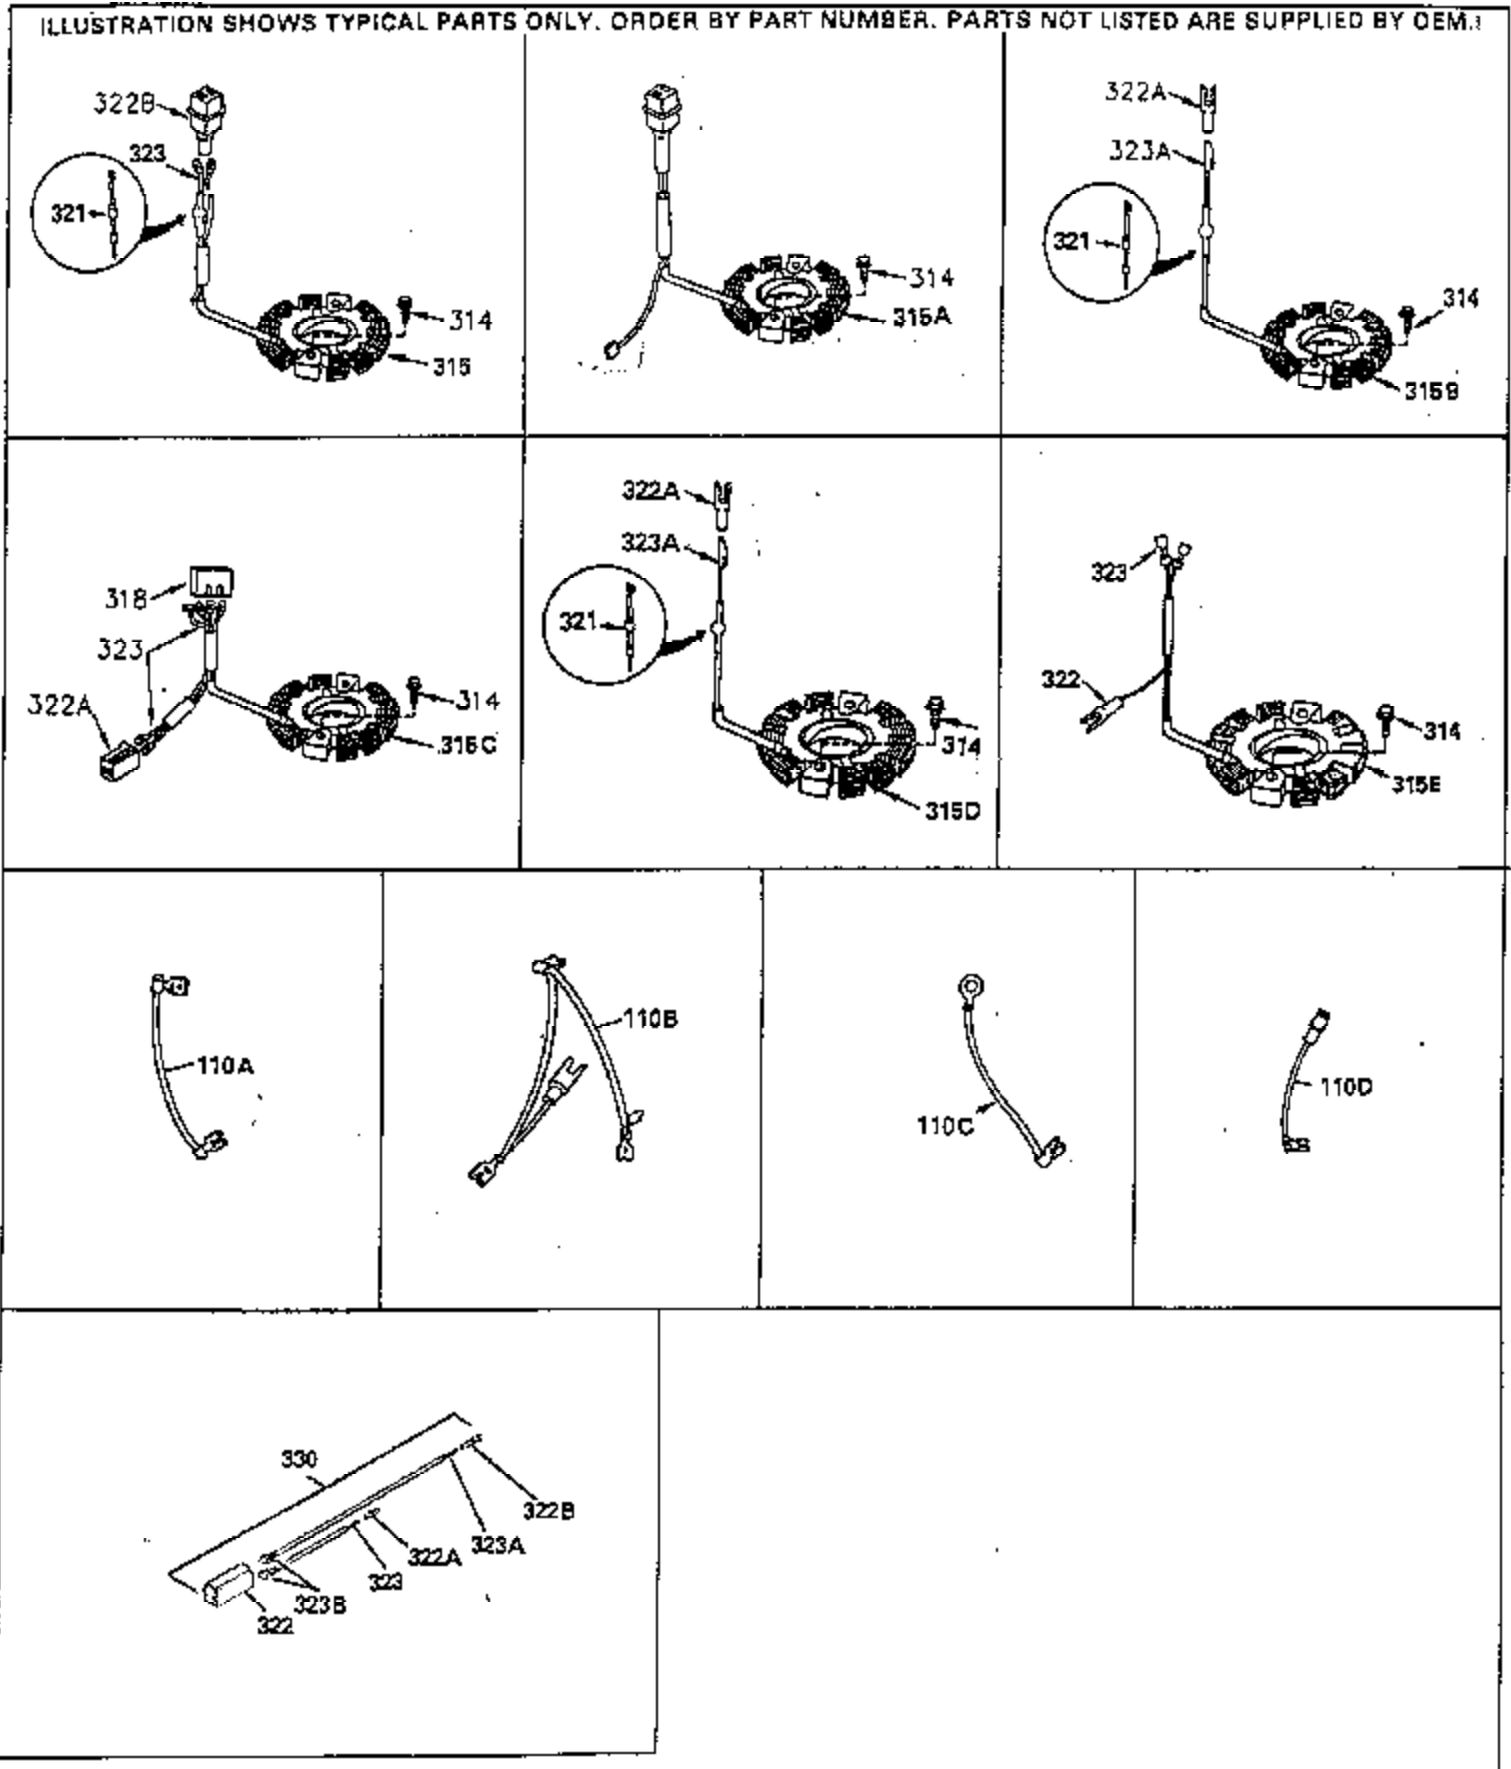

ILLUSTRATION SHOWS TYPICAL PARTS ONLY. ORDER BY PART NUMBER. PARTS NOT LISTED ARE SUPPLIED BY OEM.

Ref #	Part Number	Qty	Description
64	30063	1	Screw, Torx T-30, 1/4-20 x 1/2"
314	650873	2	Screw, 1/4-20 x 3/4"
315	611113	1	Alternator Coil (3 Amp)(Incl. 321, 32 2& 323)
321	611161	1	Diode
322	610921	1	Connector Body
323	610922	1	Terminal
325	27275	1	Wire Clip