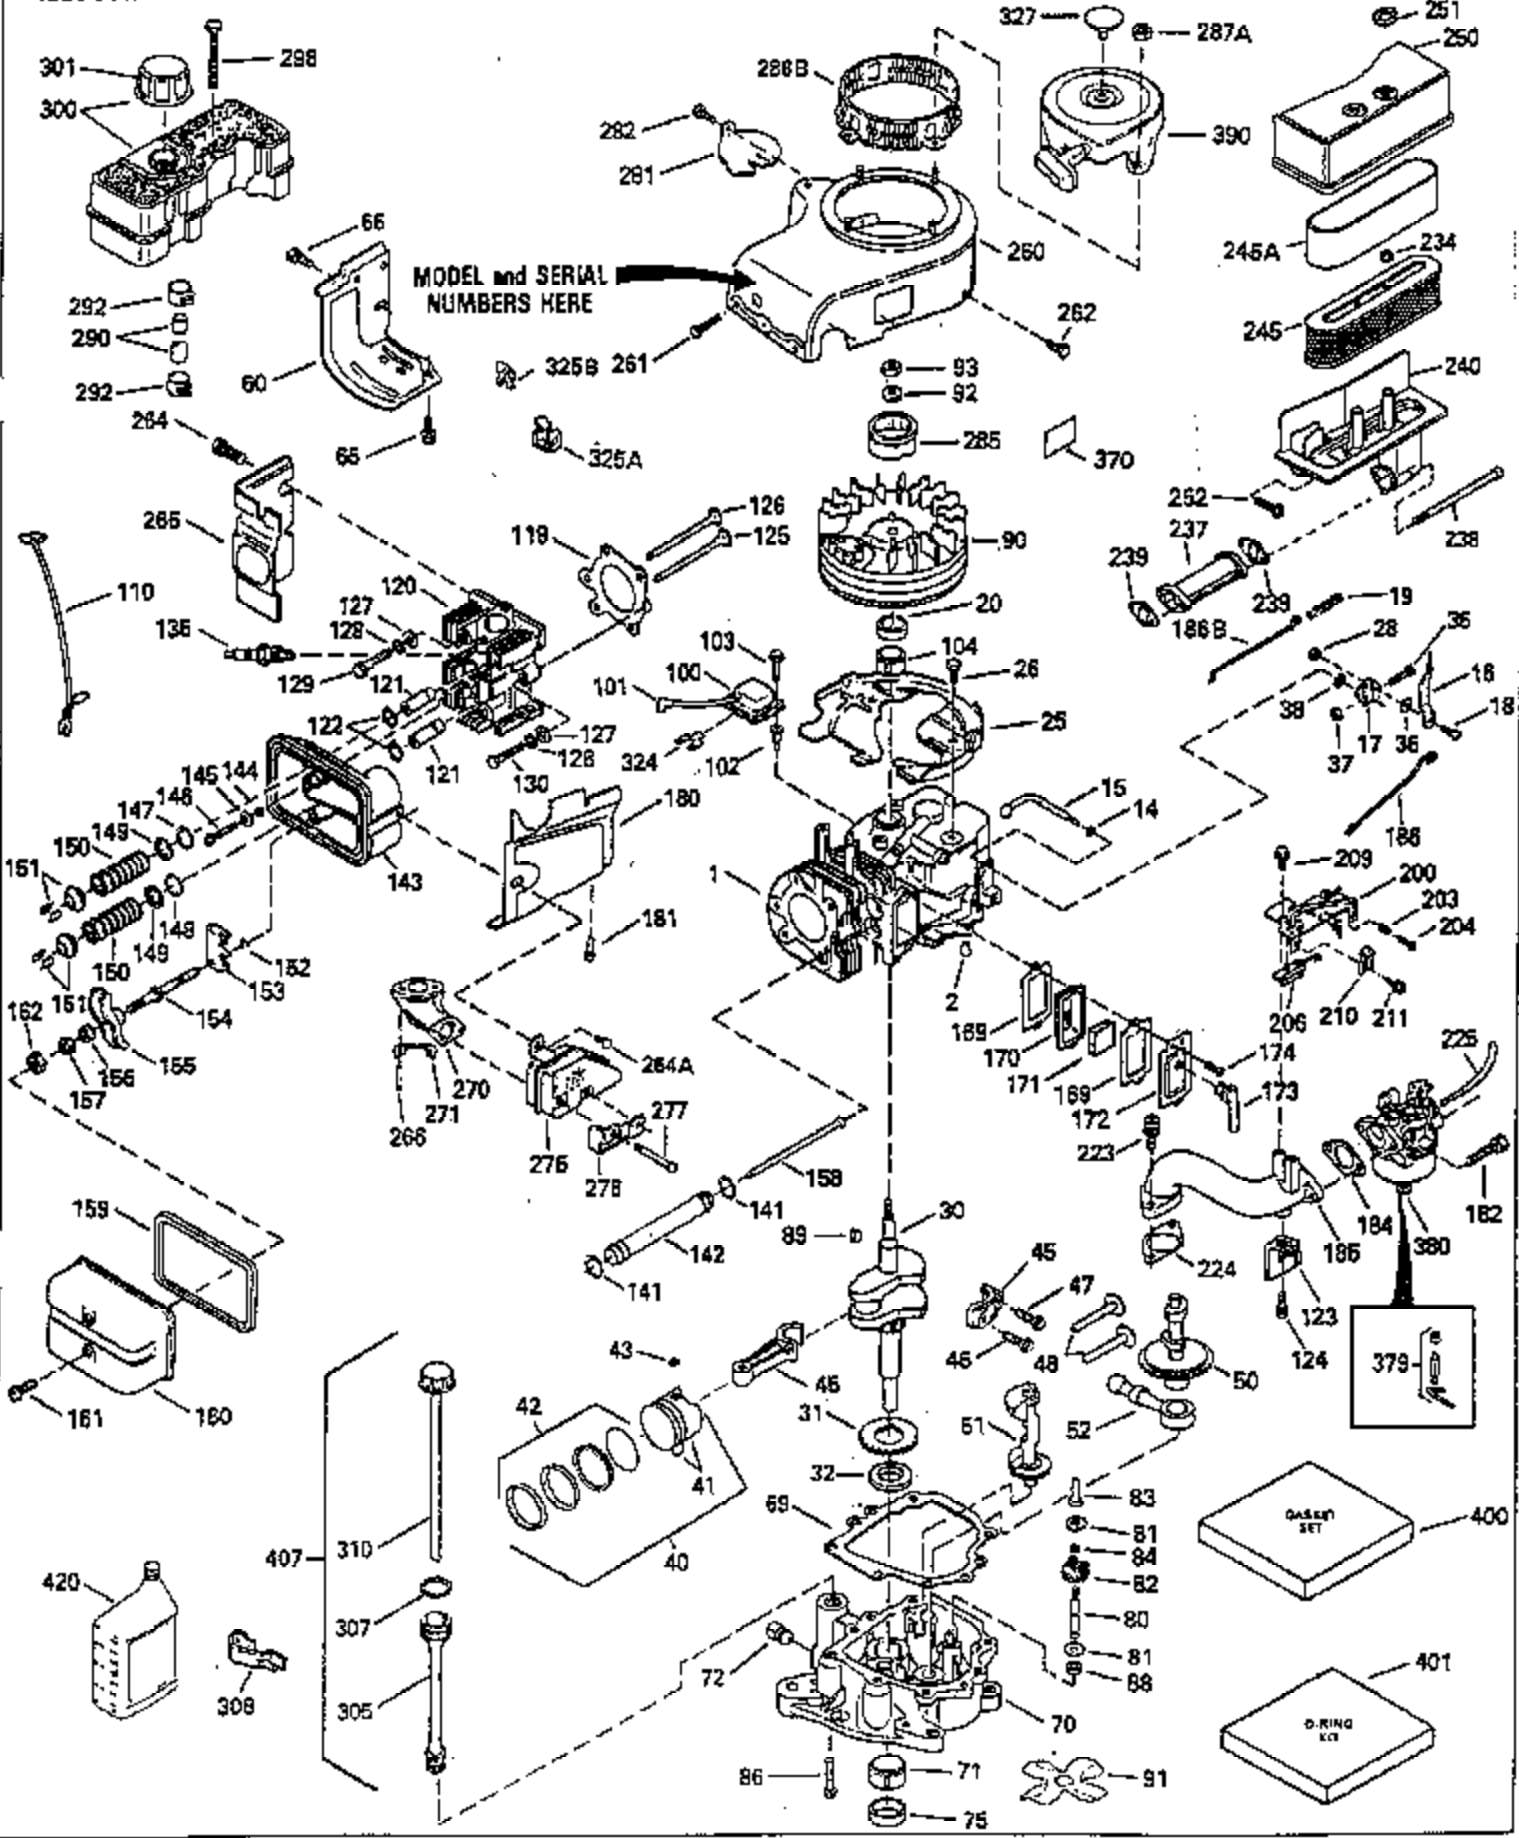

ILLUSTRATION SHOWS TYPICAL PARTS ONLY. ORDER BY PART NUMBER. PARTS NOT LISTED ARE SUPPLIED BY OEM.

MODEL and SERIAL NUMBERS HERE

Ref #	Part Number	Qty	Description
1	35323A	1	Cylinder (Incl. 2 & 20)
2	27652	2	Dowel Pin
14	28277	2	Washer
15	35324	1	Governor Rod
16	35520	1	Governor Lever
17	29916	1	Governor Lever Clamp
18	650548	1	Screw, 8-32 x 5/16"
19	35945	1	Extension Spring
20	35319	1	Oil Seal
25	35326	1	Blower Housing Baffle
26	650561	2	Screw, 1/4-20 x 5/8"
28	30322	1	Lock Nut, 8-32
30	35336B	1	Crankshaft
31	35327	1	Counterbalance Gear
35	29826	1	Screw, 10-32 x 3/4"
36	29918	1	Lock Washer
37	29216	1	Lock Nut, 10-32
38	29642	1	Retaining Ring
40	35776	1	Piston, Pin & Ring Set (Std.)
40	35777	1	Piston, Pin & Ring Set (.010" OS)
40	35778	1	Piston, Pin & Ring Set (.020" OS)
41	35773	1	Piston & Pin Ass'y. (Std.) (Incl. 43)
41	35774	1	Piston & Pin Ass'y. (.010" OS) (Incl. 43)
41	35775	1	Piston & Pin Ass'y. (.020" OS) (Incl. 43)
42	35779	1	Ring Set (Std.)
42	35780	1	Ring Set (.010" OS)
42	35781	1	Ring Set (.020" OS)
43	35772	2	Piston Pin Retaining Ring
45	35330A	1	Connecting Rod Ass'y. (Incl. 46 & 47)
46	650908	1	Connecting Rod Bolt
47	650882	1	Connecting Rod Bolt
48	35313	2	Valve Lifter
50	35939	1	Camshaft (MCR)
51	35315A	1	Counterbalance Weight
52	31356	1	Oil Pump Ass'y.
60	35316	1	Blower Housing Extension
64	30063	1	Screw, Torx T-30, 1/4-20 x 1/2"
65	650128	1	Screw, 10-24 x 1/2"
66	30063	1	Screw, Torx T-30, 1/4-20 x 1/2"
69	35317	1	* Mounting Flange Gasket
70	35711A	1	Mounting Flange (Incl. 72, 75 & 80)
72	31927	1	Oil Drain Plug
75	35319	1	Oil Seal
80	35712	1	Governor Shaft
81	35479	2	Washer
82	35321	1	Governor Gear Ass'y.
83	35322	1	Governor Spool
84	29193	1	Retaining Ring
86	650833	7	Screw, 1/4-20 x 1-3/16"
88	31707A	1	Spacer
89	32589	1	Flywheel Key
90	611093	1	Flywheel
92	650880	1	Lock Washer
93	650881	1	Flywheel Nut
100	35135	1	Solid State Ignition
101	610118	1	Spark Plug Cover
102	650872	2	Solid State Mounting Stud
103	650814	2	Screw, Torx T-15, 10-24 x 1"