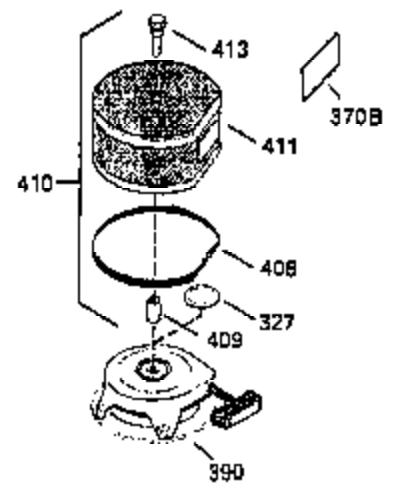

ILLUSTRATION SHOWS TYPICAL PARTS ONLY. ORDER BY PART NUMBER. PARTS NOT LISTED ARE SUPPLIED BY OEM. .

Ref #	Part Number	Qty	Description
64	30063	1	Screw, Torx T-30, 1/4-20 x 1/2"
245	35403	1	Air Cleaner Filter (Incl. 234)
262	29747B	2	Screw, Torx T-40, 5/16-24 x 21/32"
286	35792	1	Debris Screen
287	650936	1	Screw, 10-32 x 13/32"
290	29774	1	Fuel Line
292	26460	3	Fuel Line Clamp
296	34279B	1	Fuel Filter (Incl. 292)
308A	33997	1	Fill Tube Clip
325	27275	1	Wire Clip
370B	35274	1	Instruction Decal
380	632490	1	Carburetor (Incl. 184)

ILLUSTRATION SHOWS TYPICAL PARTS ONLY. ORDER BY PART NUMBER. PARTS NOT LISTED ARE SUPPLIED BY OEM.

OPTIONAL ELECTRIC STARTER MOTOR

OPTIONAL SPARK ARRESTOR

OPTIONAL DEBRIS SCREEN

Ref #	Part Number	Qty	Description
16	35520	1	Governor Lever
17	29916	1	Governor Lever Clamp
18	650548	1	Screw, 8-32 x 5/16"
19	35945	1	Extension Spring
28	30322	1	Lock Nut, 8-32
35	29826	1	Screw, 10-32 x 3/4"
36	29918	1	Lock Washer
37	29216	1	Lock Nut, 10-32
38	29642	1	Retaining Ring
60	35316	1	Blower Housing Extension
64	30063	1	Screw, Torx T-30, 1/4-20 x 1/2"
65	650128	1	Screw, 10-24 x 1/2"
66	30063	1	Screw, Torx T-30, 1/4-20 x 1/2"
172	28425	1	Valve Cover
173	35350	1	Breather Tube
174	650128	2	Screw, 10-24 x 1/2"
182	650517	2	Screw, 1/4-20 x 27/32"
186	35522	1	Governor Link
186A	35957	1	Choke Link
210	27793	1	Conduit Clip
211	28942	1	Screw, 10-32 x 3/8"
325	27275	1	Wire Clip
363	34148	1	Spring
370B	35274	1	Instruction Decal
380	632490	1	Carburetor (Incl. 184)

ILLUSTRATION SHOWS TYPICAL PARTS ONLY. ORDER BY PART NUMBER. PARTS NOT LISTED ARE SUPPLIED BY OEM.

Ref #	Part Number	Qty	Description
64	30063	1	Screw, Torx T-30, 1/4-20 x 1/2"
314	650873	2	Screw, 1/4-20 x 3/4"
315	611113	1	Alternator Coil (3 Amp)(Incl. 321, 32 2& 323)
321	611161	1	Diode
322	610921	1	Connector Body
323	610922	1	Terminal
325	27275	1	Wire Clip