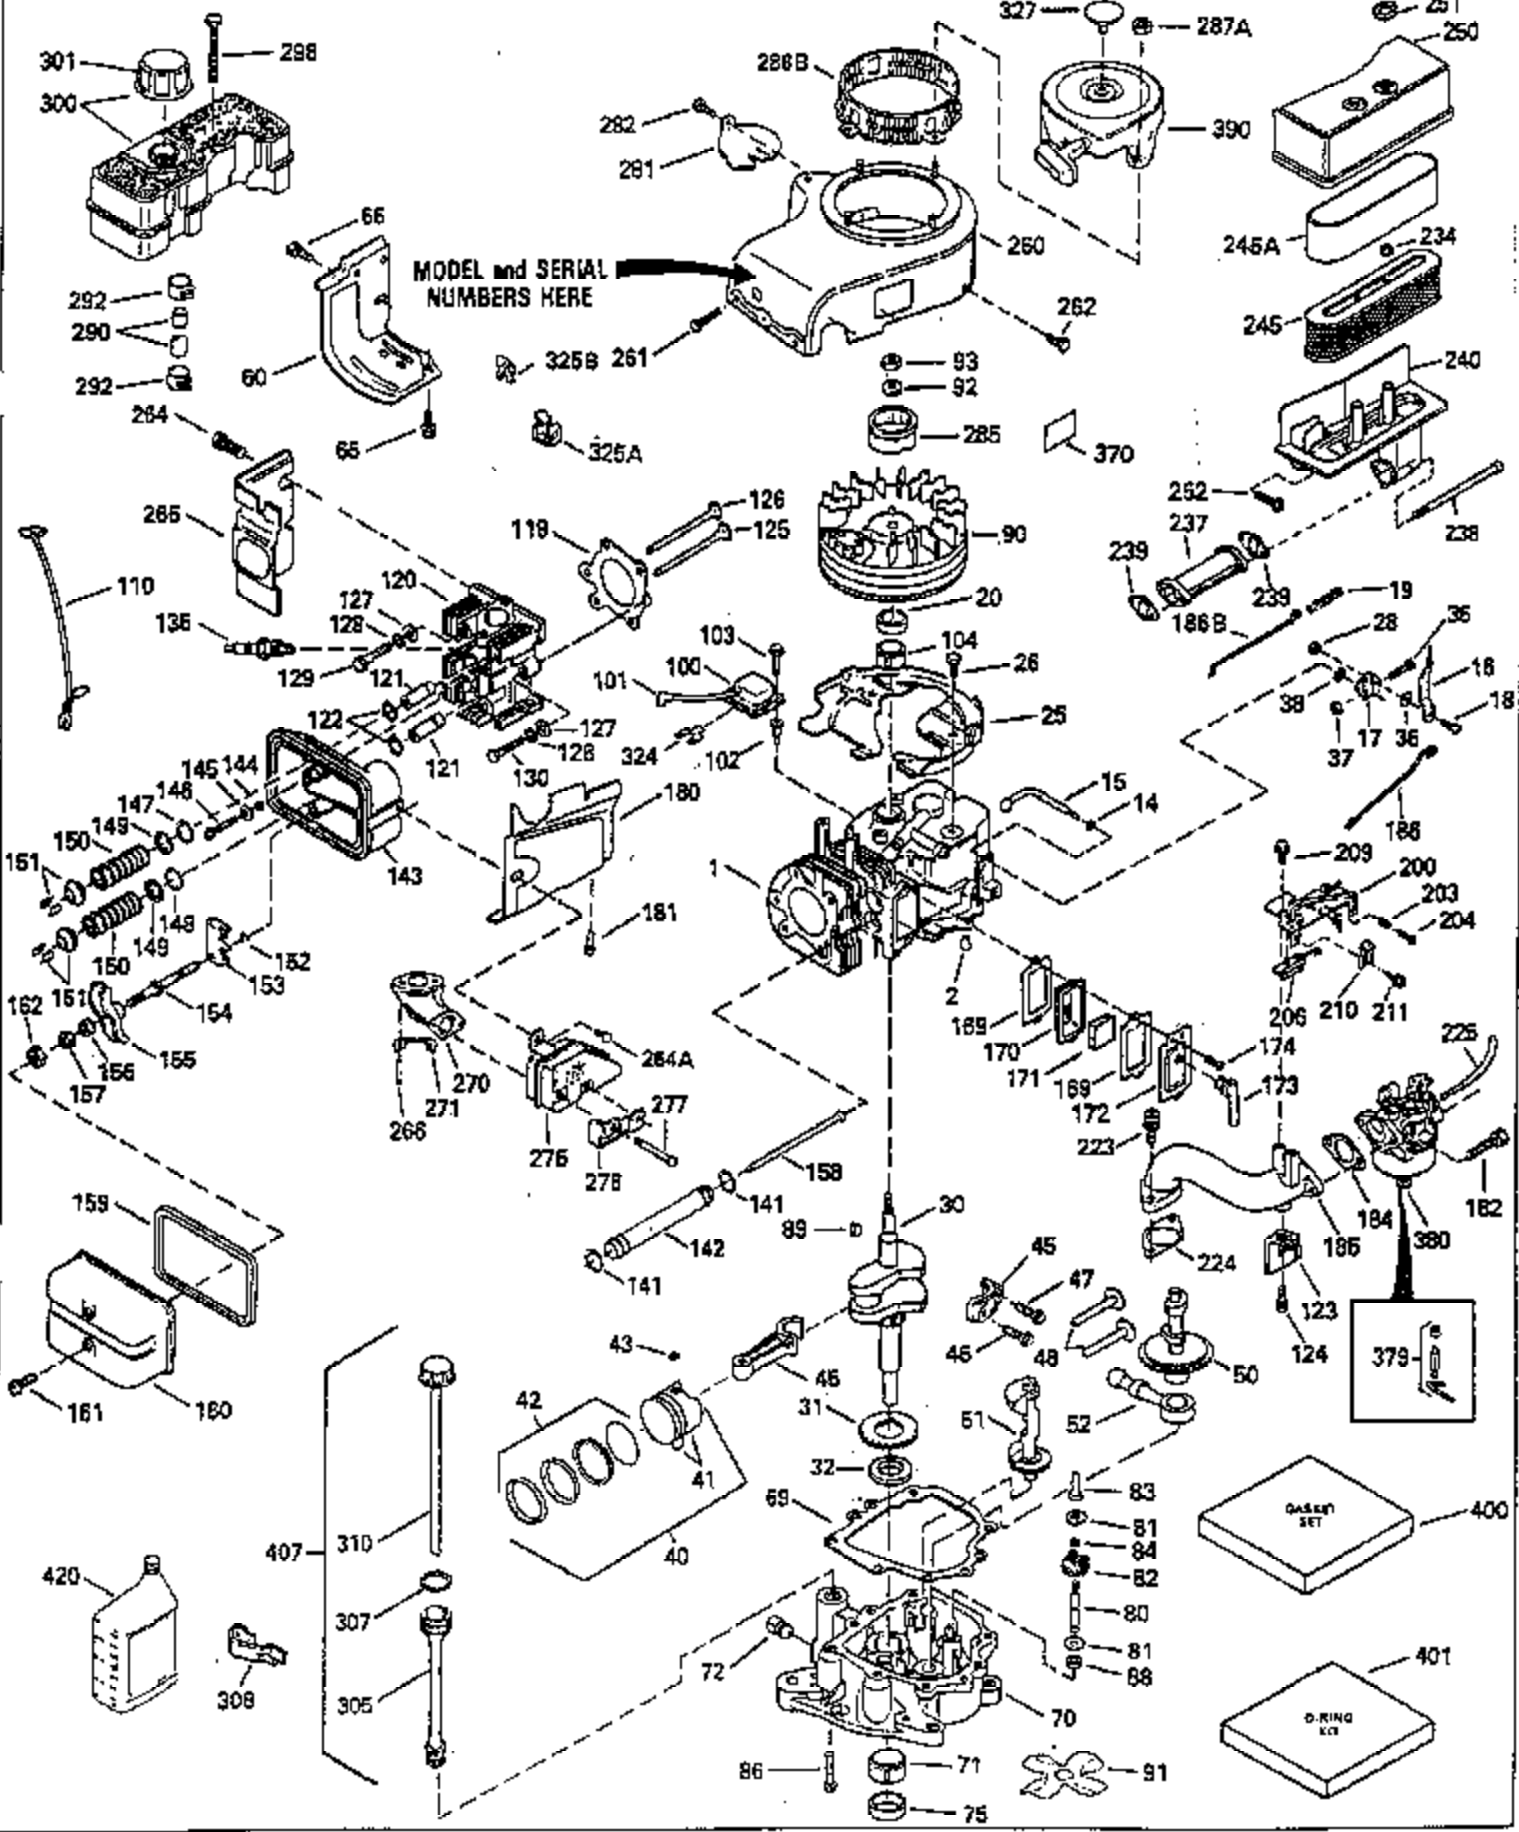

ILLUSTRATION SHOWS TYPICAL PARTS ONLY. ORDER BY PART NUMBER. PARTS NOT LISTED ARE SUPPLIED BY OEM.

Ref #	Part Number	Qty	Description
1	35323A		Cylinder (Incl. 2 & 20) (3-5/16" Bore)
2	27652		Dowel Pin
14	28277		Washer
15	35324		Governor Rod
16	35520		Governor Lever
17	29916		Governor Lever Clamp
18	650548		Screw, 8-32 x 5/16"
19	35203		Extension Spring
20	35319		Oil Seal
25	35326		Blower Housing Baffle
26	650561		Screw, 1/4-20 x 5/8"
28	30322		Lock Nut, 8-32
30	35336B		Crankshaft (Counterbalance)
31	35327		Counterbalance Gear
32	35653		Shim Washer (.015") (Use as required)
35	29826		Screw, 10-32 x 3/4"
36	29918		Lock Washer
37	29216		Lock Nut, 10-32
38	29642		Retaining Ring
40	35776		Piston, Pin & Ring Set (Std.)
40	35777		Piston, Pin & Ring Set (.010" OS)
40	35778		Piston, Pin & Ring Set (.020" OS)
41	35773		Piston & Pin Ass'y. (Std.) (Incl. 43)
41	35774		Piston & Pin Ass'y. (.010" OS) (Incl. 43)
41	35775		Piston & Pin Ass'y. (.020" OS) (Incl. 43)
42	35779		Ring Set (Std.)
42	35780		Ring Set (.010" O.S.)
42	35781		Ring Set (.020" O.S.)
43	35772		Piston Pin Retaining Ring
45	35330A		Connecting Rod Ass'y. (Incl. 46 & 47)
46	650908		Connecting Rod Bolt
47	650882		Connecting Rod Bolt
48	35313		Valve Lifter
50	35314		Camshaft (MCR)
51	35315A		Counterbalance Weight
52	31356		Oil Pump
60	35316A		Blower Housing Extension
65	650128		Screw, 10-24 x 1/2"
66	30063		Screw, Torx T-30 , 1/4-20 x 1/2"
69	35317		* Mounting Flange Gasket
70	35711A		Mounting Flange (Incl. 72, 75 & 80)
72	31927		Oil Drain Plug
75	35319		Oil Seal
80	35712		Governor Shaft
81	35479		Washer, Flat
82	35321		Governor Gear Ass'y. (Incl. 81)
83	35322		Governor Spool
84	29193		Retaining Ring
86	650833		Screw, 1/4-20 x 1-3/16"
88	31707A		Spacer (Incl. 81)
89	32589		Flywheel Key
90	611093		Flywheel (3 amp w/ring gear)
92	650880		Lock Washer
93	650881		Flywheel Nut
100	35135		Solid State Ignition
101	610118		Spark Plug Cover
102	650872		Solid State Mounting Stud
103	650814		Screw, Torx T-15, 10-24 x 1"