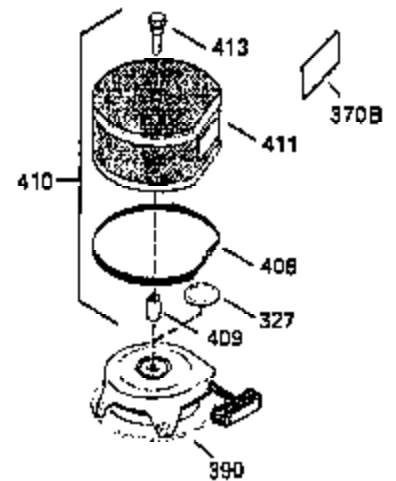

OPTIONAL DEBRIS SCREEN