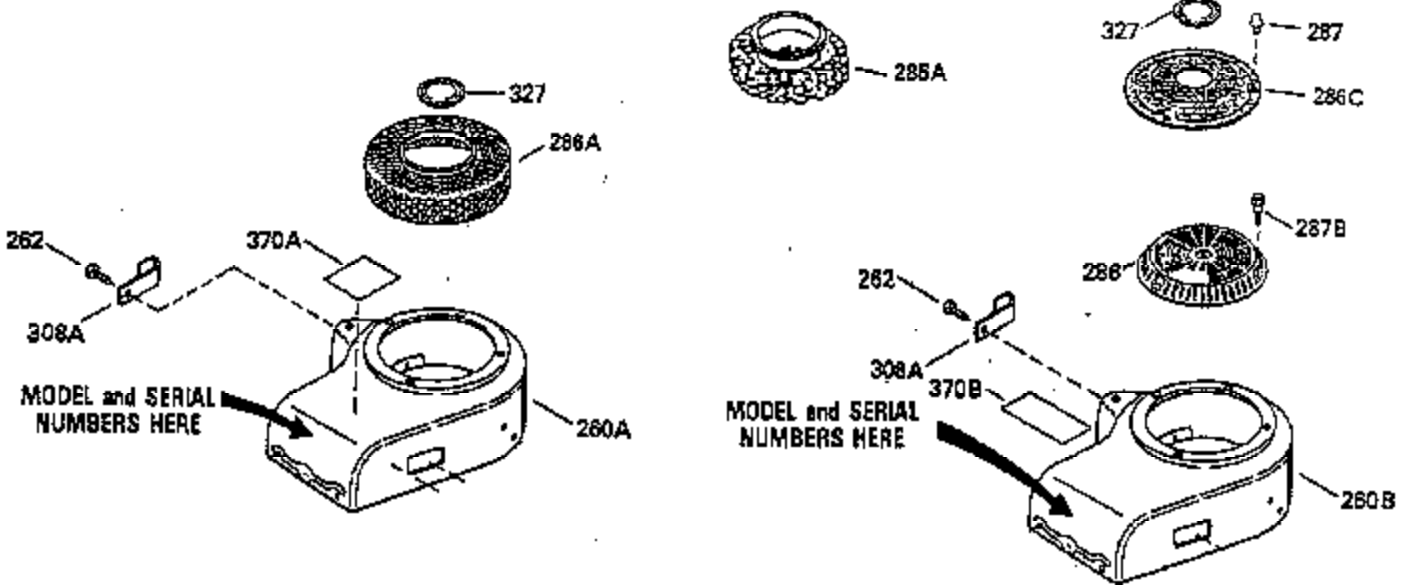

ILLUSTRATION SHOWS TYPICAL PARTS ONLY. ORDER BY PART NUMBER. PARTS NOT LISTED ARE SUPPLIED BY OEM. .

Ref #	Part Number	Qty	Description
245	35403		Air Cleaner Element (Incl. 234)
262	29747B		Screw, 5/16-24 x 21/32"
292	26460		Fuel Line Clamp
308A	35437		Fill Tube Clip
370A	34686		Name Decal
370B	34387		Instruction Decal
380	632490		Carburetor (Incl. 184) (Refer to Division 5, Section A, page A4-6 or Fiche 12, Grid F-5for breakdown)