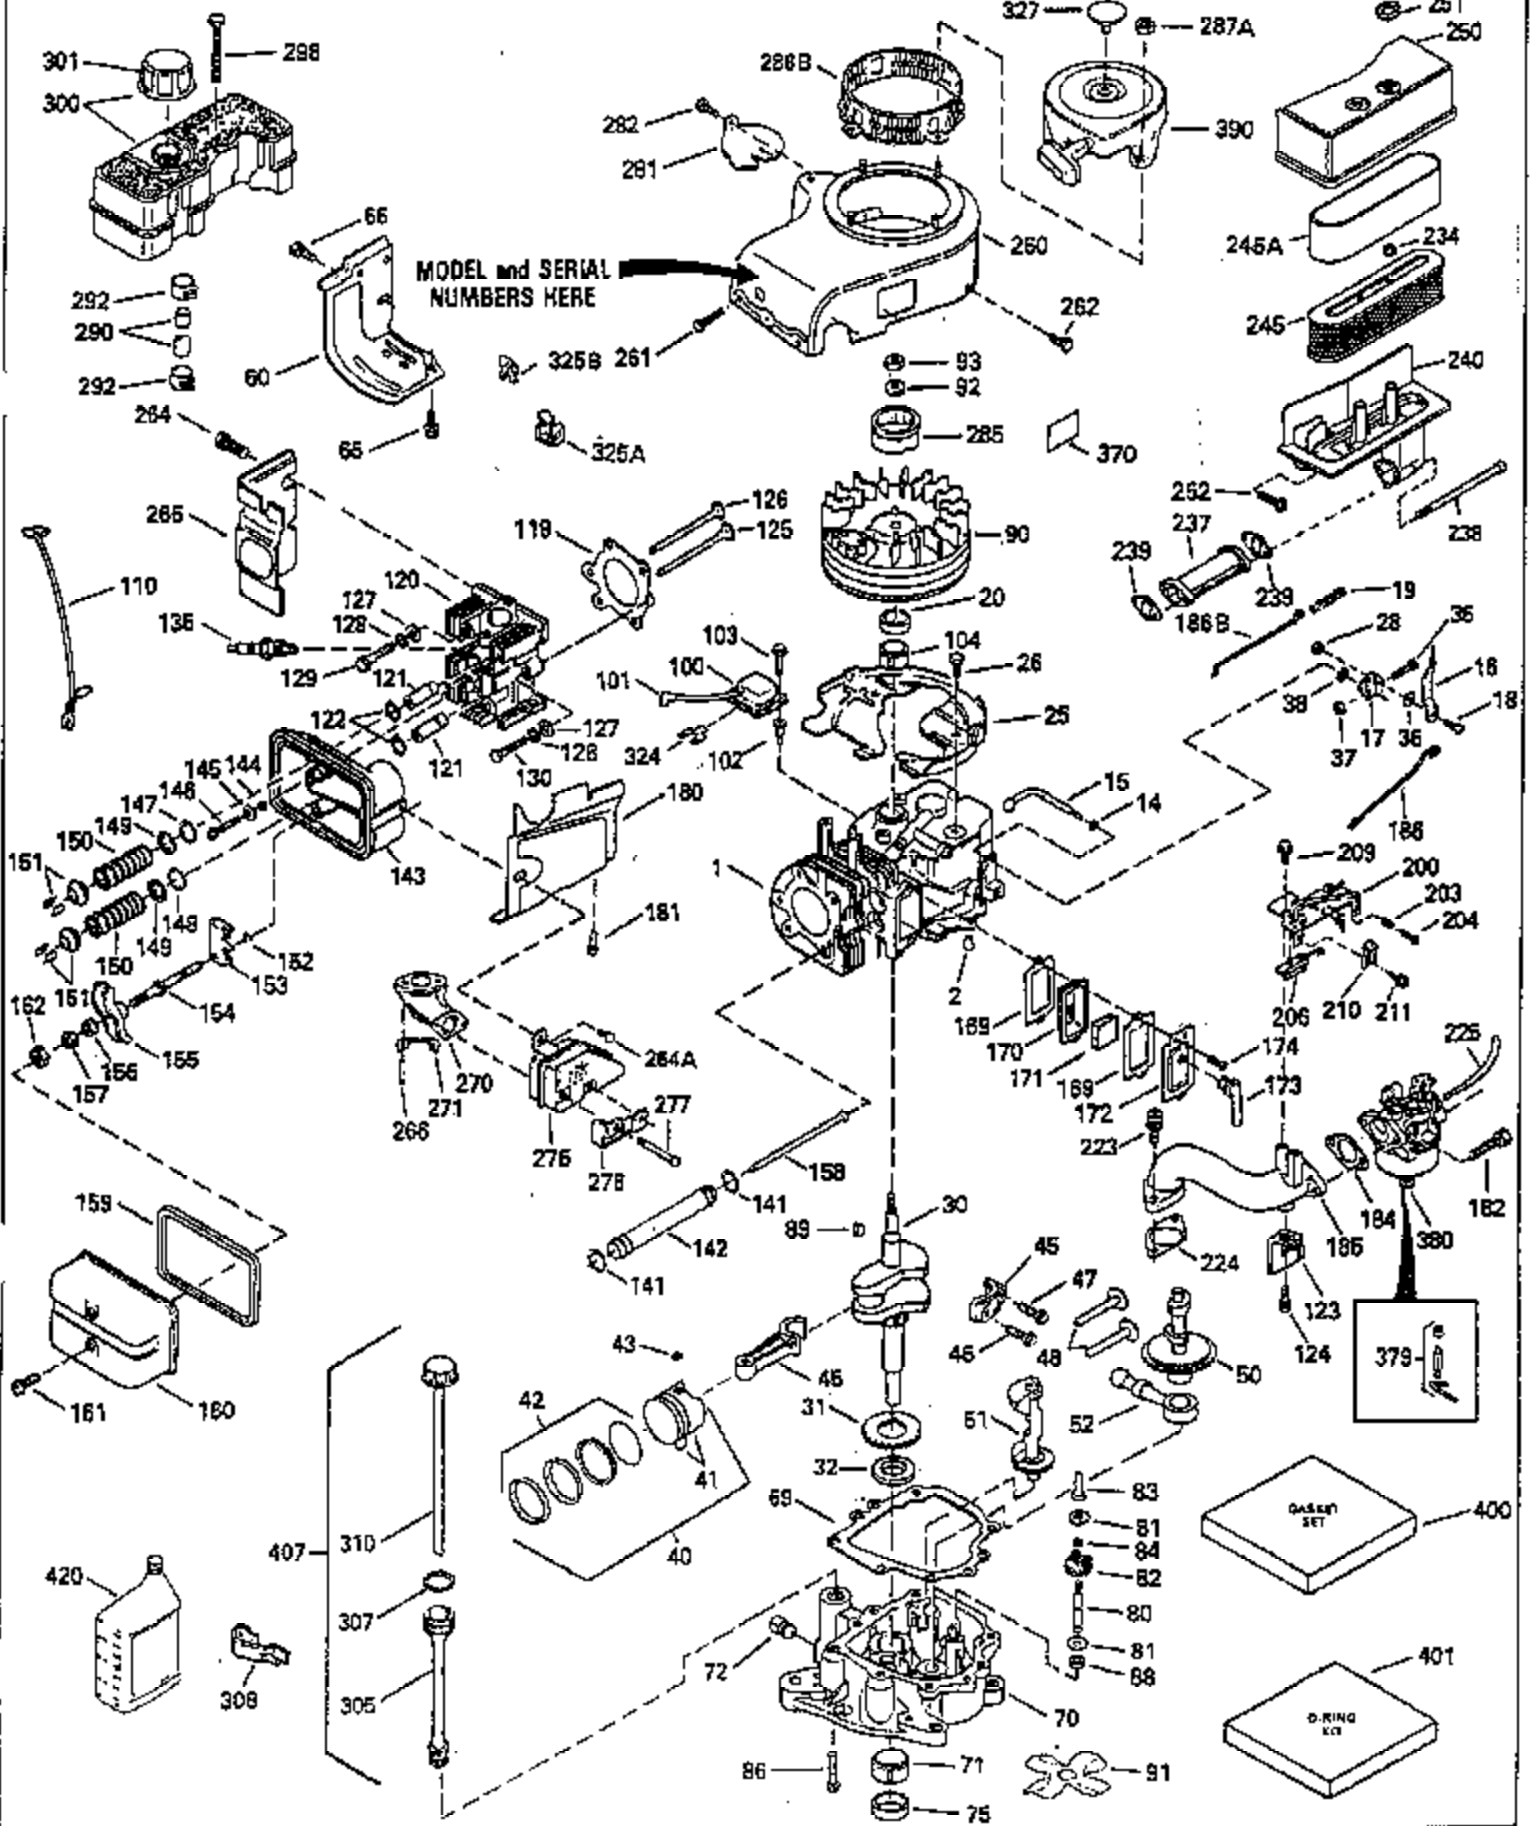

ILLUSTRATION SHOWS TYPICAL PARTS ONLY. ORDER BY PART NUMBER. PARTS NOT LISTED ARE SUPPLIED BY OEM.

Engine Parts List #1

Ref #	Part Number	Qty	Description
1	35399B		Cylinder (Incl. 2, 20 & 104) (3-5/16" Bore)
2	27652		Dowel Pin
14	28277		Washer
15	35324		Governor Rod
16	35520		Governor Lever
17	29916		Governor Lever Clamp
18	650548		Screw, 8-32 x 5/16"
19	35203		Extension Spring
20	35319		Oil Seal
25	35326		Blower Housing Baffle
26	650561		Screw, 1/4-20 x 5/8"
28	30322		Lock Nut, 8-32
30	35335A		Crankshaft (Counterbalance)
31	35327		Counterbalance Gear
32	35653		Shim Washer (.015") (Use as required)
35	29826		Screw, 10-32 x 3/4"
36	29918		Lock Washer
37	29216		Lock Nut, 10-32
38	29642		Retaining Ring
40	35339A		Piston, Pin & Ring Set (Std.) (3-5/16 ")
40	35340A		Piston, Pin & Ring Set (.010" OS)
40	35341A		Piston, Pin & Ring Set (.020" OS)
41	35329		Piston & Pin Assy. (Std.) (Incl. No. 43)
41	35430		Piston & Pin Assy. (.010" OS) (Incl. 43)
41	35431		Piston & Pin Assy. (.020" OS) (Incl. 43)
42	34866A		Ring Set (Std.)
42	34867A		Ring Set (.010" OS)
42	34868A		Ring Set (.020" OS)
43	31919		Piston Pin Retaining Ring
45	35330A		Connecting Rod Ass'y. (Incl. 46 & 47)
46	650908		Connecting Rod Bolt
47	650882		Connecting Rod Bolt
48	35313		Valve Lifter
50	35314		Camshaft (MCR)
51	35315A		Counterbalance Weight
52	31356		Oil Pump
60	35316A		Blower Housing Extension
65	650128		Screw, 10-24 x 1/2"
66	30063		Screw, Torx T-30 , 1/4-20 x 1/2"
69	35317		* Mounting Flange Gasket
70	35401A		Mounting Flange (Incl. 71, 72, 75 & 8 0)
71	35377		Crankshaft Bushing
72	31927		Oil Drain Plug
75	35319		Oil Seal
80	35320		Governor Shaft
81	35479		Washer, Flat
82	35321		Governor Gear Ass'y. (Incl. 81)
83	35322		Governor Spool
84	29193		Retaining Ring
86	650833		Screw, 1/4-20 x 1-3/16"
88	31707A		Spacer (Incl. 81)
89	32589		Flywheel Key
90	611094		Flywheel (7 amp w/ring gear)
92	650880		Lock Washer
93	650881		Flywheel Nut
100	35135		Solid State Ignition
101	610118		Spark Plug Cover
102	650872		Solid State Mounting Stud