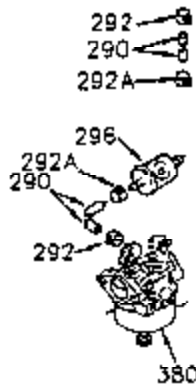

ILLUSTRATION SHOWS TYPICAL PARTS ONLY. ORDER BY PART NUMBER. PARTS NOT LISTED ARE SUPPLIED BY OEM. .

Ref #	Part Number	Qty	Description
245	35403		Air Cleaner Element (Incl. 234)
262	29747B		Screw, 5/16-24 x 21/32"
292	26460		Fuel Line Clamp
308A	35437		Fill Tube Clip
370A	34686		Name Decal
370B	34387		Instruction Decal
380	632490		Carburetor (Incl. 184) (Refer to Division 5, Section A, page A4-6 or Fiche 12, Grid F-5for breakdown)