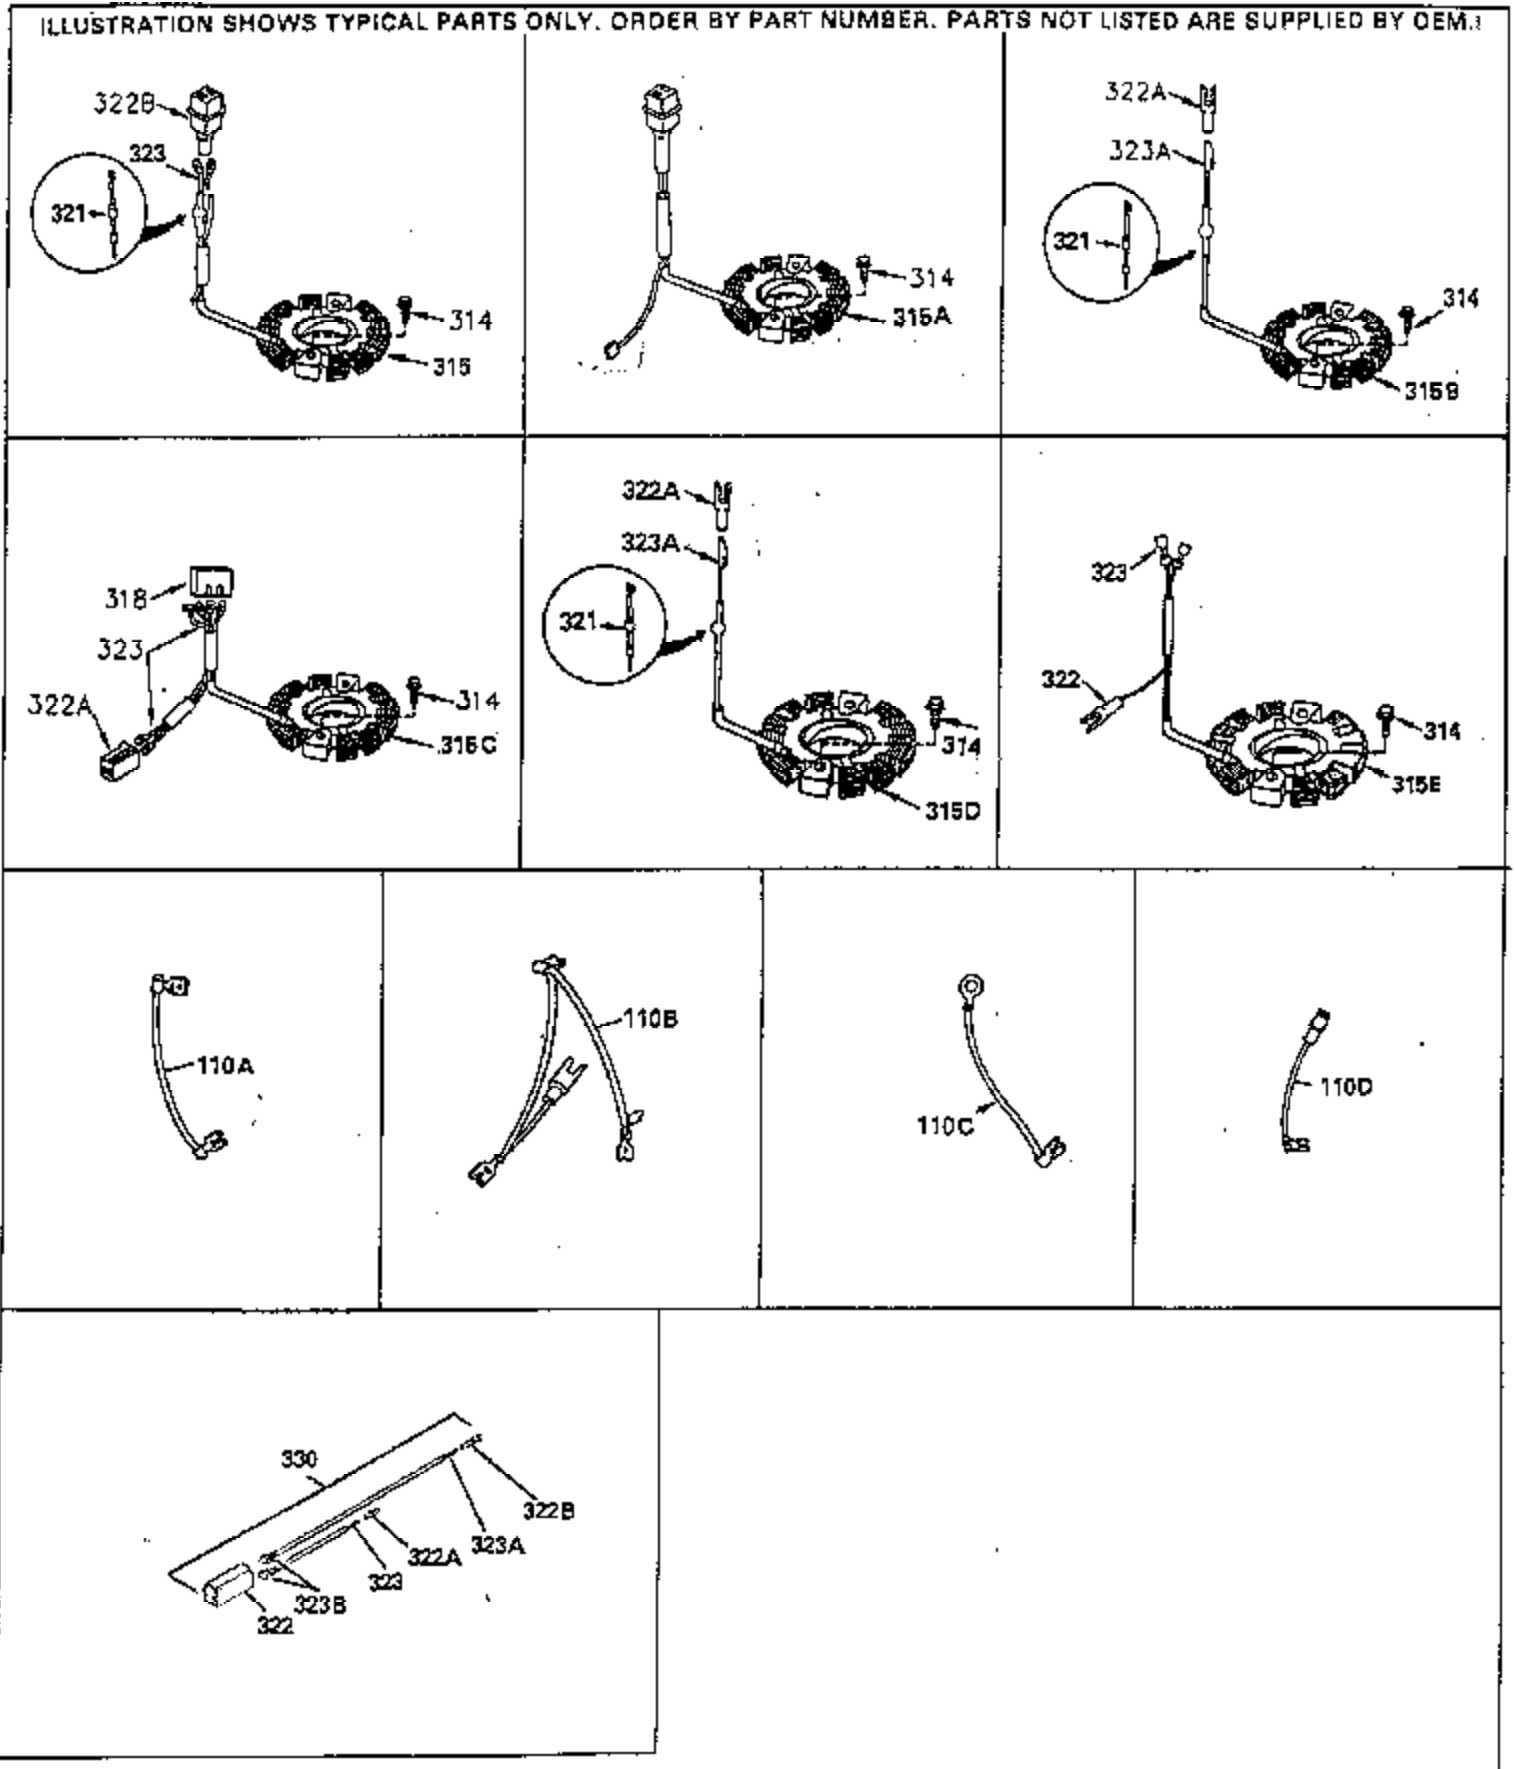

ILLUSTRATION SHOWS TYPICAL PARTS ONLY. ORDER BY PART NUMBER. PARTS NOT LISTED ARE SUPPLIED BY OEM.

Ref #	Part Number	Qty	Description
314	650873		Screw, 1/4-20 x 3/4"
315	611104		Alt.Coil (3/5 Split) (Incl.321,322 & 323)
321	611161		Diode