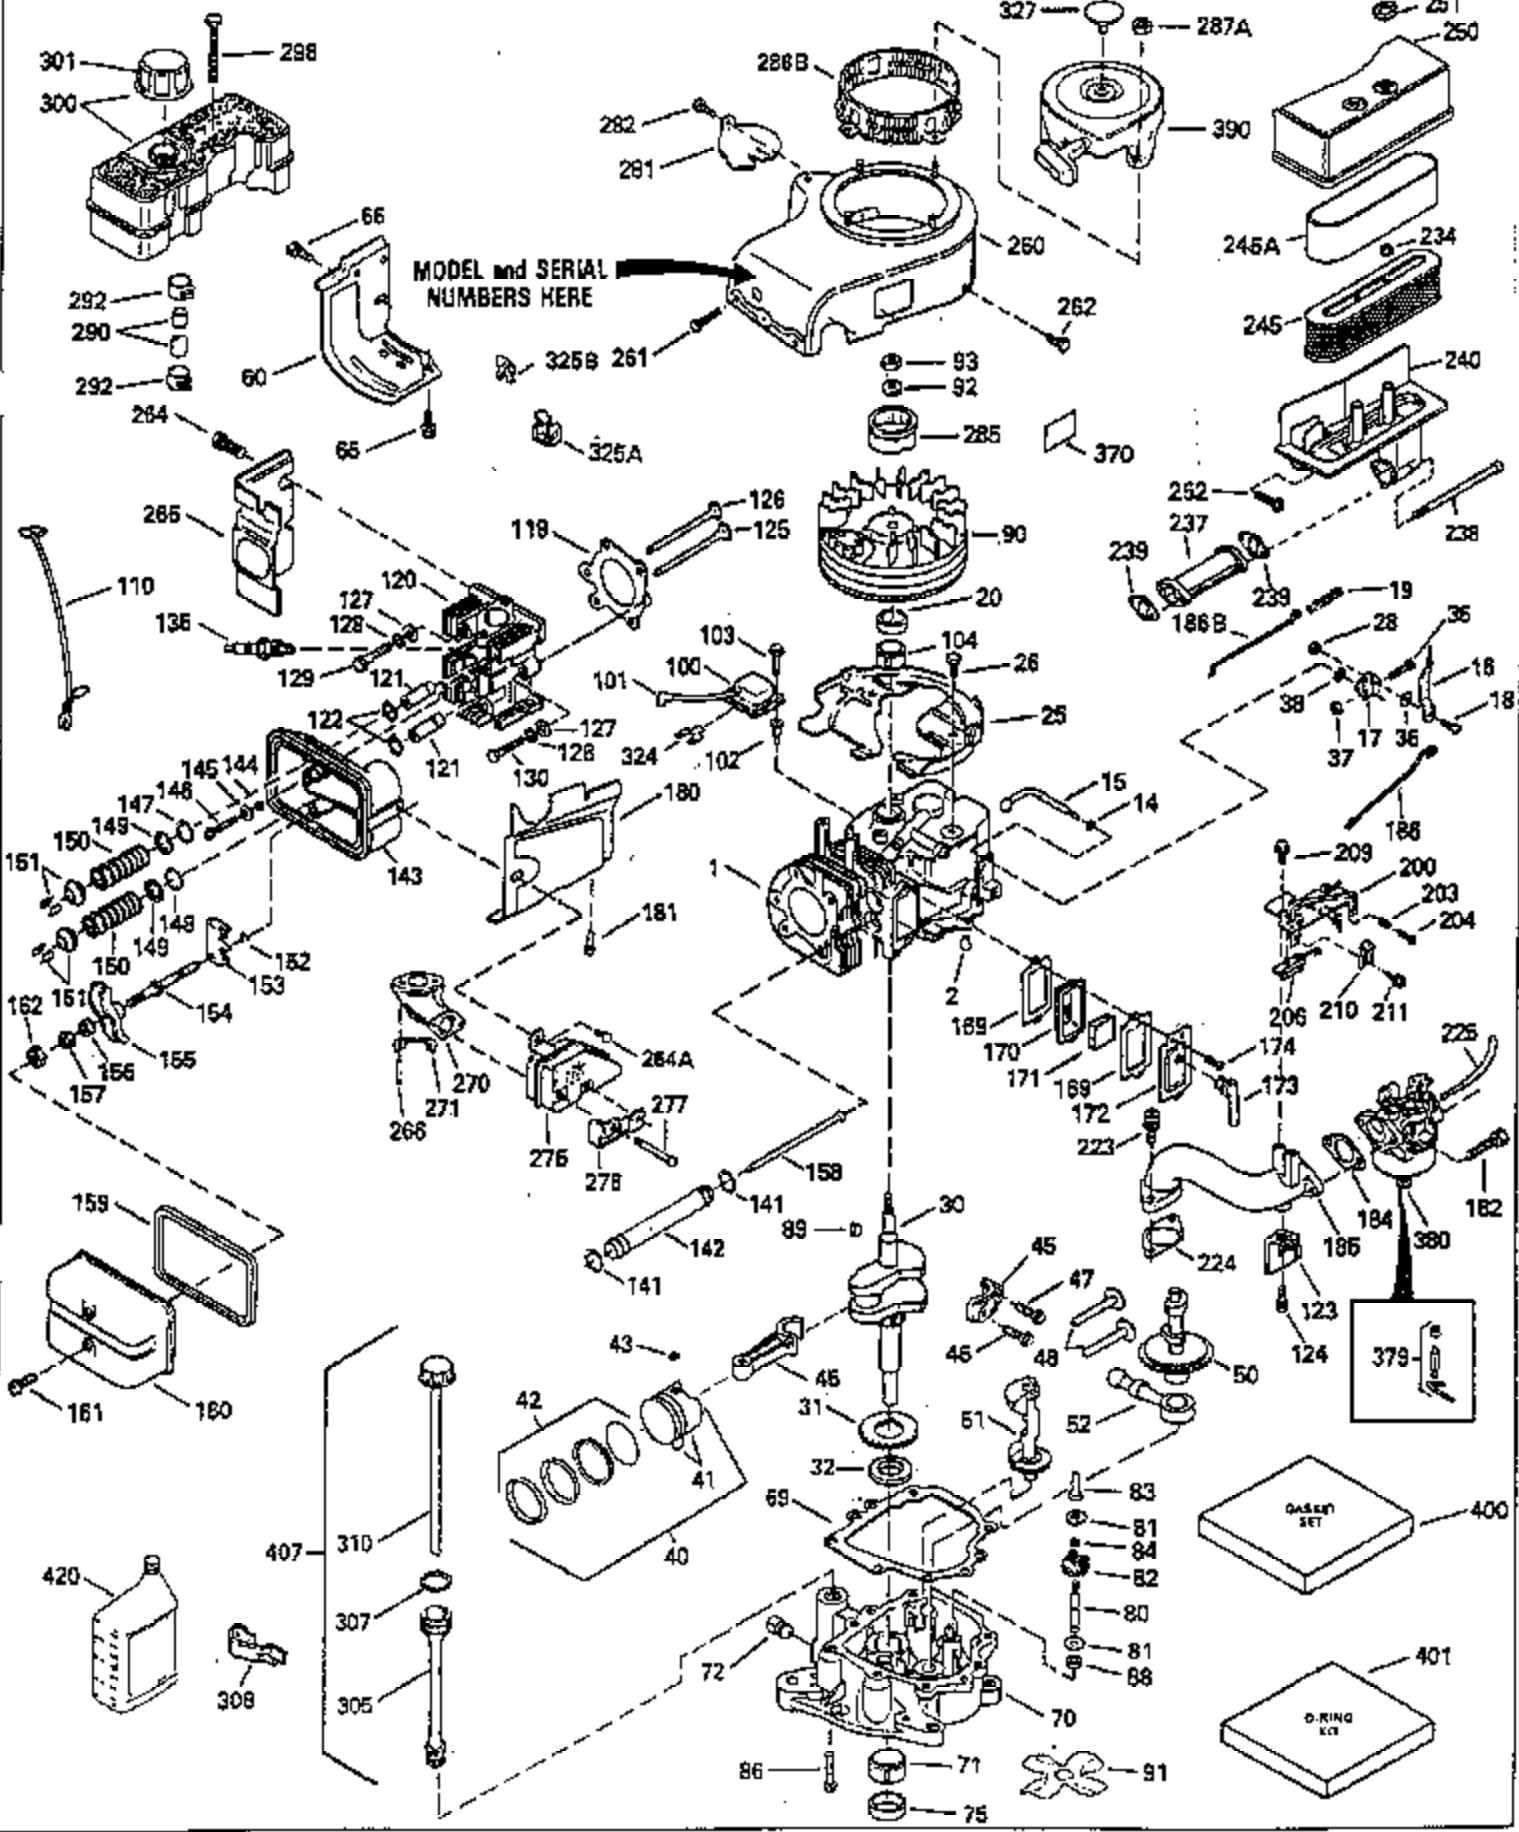

ILLUSTRATION SHOWS TYPICAL PARTS ONLY. ORDER BY PART NUMBER. PARTS NOT LISTED ARE SUPPLIED BY OEM.

Ref #	Part Number	Qty	Description
1	35399B		Cylinder (Incl. 2, 20 & 104) (3-5/16" Bore)
2	27652		Dowel Pin
14	28277		Washer
15	35324		Governor Rod
16	32651		Governor Lever
17	29916		Governor Lever Clamp
18	650548		Screw, 8-32 x 5/16"
19	35203		Extension Spring
20	35319		Oil Seal
25	35326		Blower Housing Baffle
26	650561		Screw, 1/4-20 x 5/8"
28	30322		Lock Nut, 8-32
30	35336B		Crankshaft (Counterbalance)
31	35327		Counterbalance Gear
32	35653		Shim Washer (.015") (Use as required)
35	29826		Screw, 10-32 x 3/4"
36	29918		Lock Washer
37	29216		Lock Nut, 10-32
38	29642		Retaining Ring
40	35339A		Piston, Pin & Ring Set (Std.) (3-5/16 ")
40	35340A		Piston, Pin & Ring Set (.010" OS)
40	35341A		Piston, Pin & Ring Set (.020" OS)
41	35329		Piston & Pin Assy. (Std.) (Incl. No. 43)
41	35430		Piston & Pin Assy. (.010" OS) (Incl. 43)
41	35431		Piston & Pin Assy. (.020" OS) (Incl. 43)
42	34866A		Ring Set (Std.)
42	34867A		Ring Set (.010" OS)
42	34868A		Ring Set (.020" OS)
43	31919		Piston Pin Retaining Ring
45	35330A		Connecting Rod Ass'y. (Incl. 46 & 47)
46	650908		Connecting Rod Bolt
47	650882		Connecting Rod Bolt
48	35313		Valve Lifter
50	35314		Camshaft (MCR)
51	35315A		Counterbalance Weight
52	31356		Oil Pump
60	35316A		Blower Housing Extension
65	650128		Screw, 10-24 x 1/2"
66	30063		Screw, Torx T-30 , 1/4-20 x 1/2"
69	35317		* Mounting Flange Gasket
70	35401A		Mounting Flange (Incl. 71, 72, 75 & 8 0)
71	35377		Crankshaft Bushing
72	31927		Oil Drain Plug
75	35319		Oil Seal
80	35320		Governor Shaft
81	35479		Washer, Flat
82	35321		Governor Gear Ass'y. (Incl. 81)
83	35322		Governor Spool
84	29193		Retaining Ring
86	650833		Screw, 1/4-20 x 1-3/16"
88	31707A		Spacer (Incl. 81)
89	32589		Flywheel Key
90	611094		Flywheel (7 amp w/ring gear)
92	650880		Lock Washer
93	650881		Flywheel Nut
100	35135		Solid State Ignition
101	610118		Spark Plug Cover
102	650872		Solid State Mounting Stud