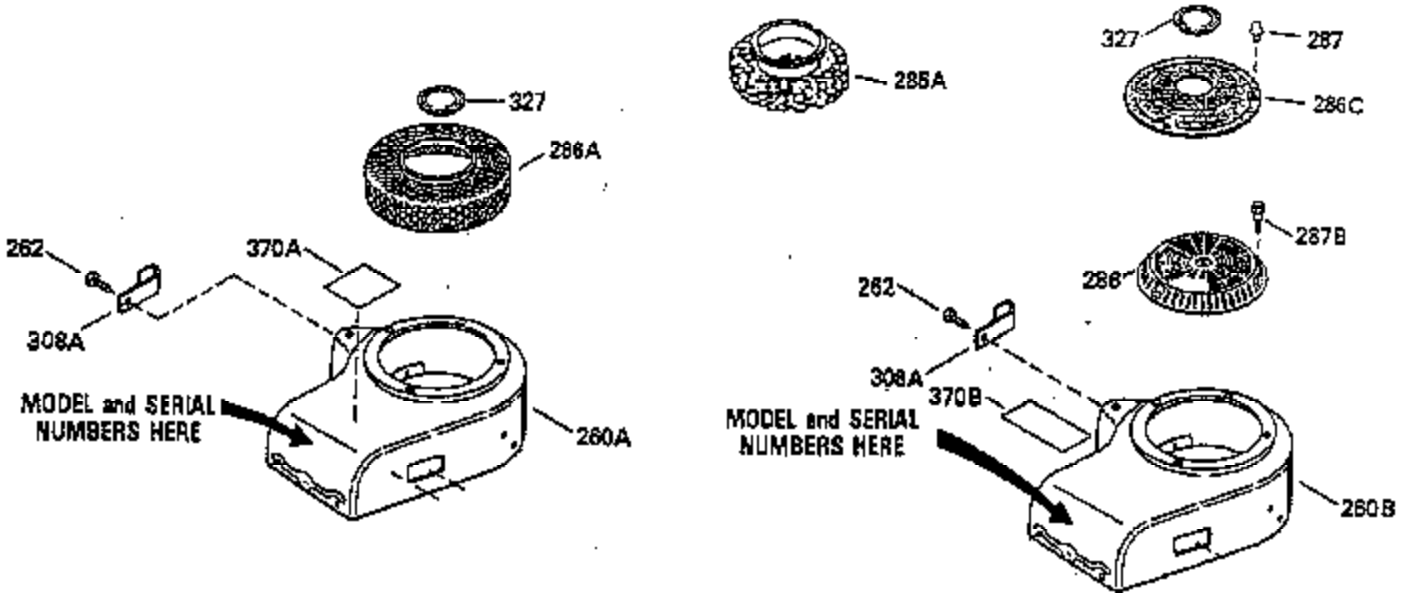

ILLUSTRATION SHOWS TYPICAL PARTS ONLY. ORDER BY PART NUMBER. PARTS NOT LISTED ARE SUPPLIED BY OEM. .

Ref #	Part Number	Qty	Description
245	35403		Air Cleaner Element (Incl. 234)
262	29747B		Screw, 5/16-24 x 21/32"
290	30705		Fuel Line (16" or 40cm)
292	26460		Fuel Line Clamp
308A	35437		Fill Tube Clip
327	35392		Starter Plug
370A	34686		Name Decal
380	632413		Carburetor (Incl. 184) (Refer to Division 5, Section A, page A4-2 or Fiche 12, Grid F-1for breakdown)