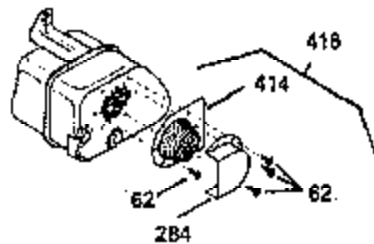

OPTIONAL SPARK ARRESTOR