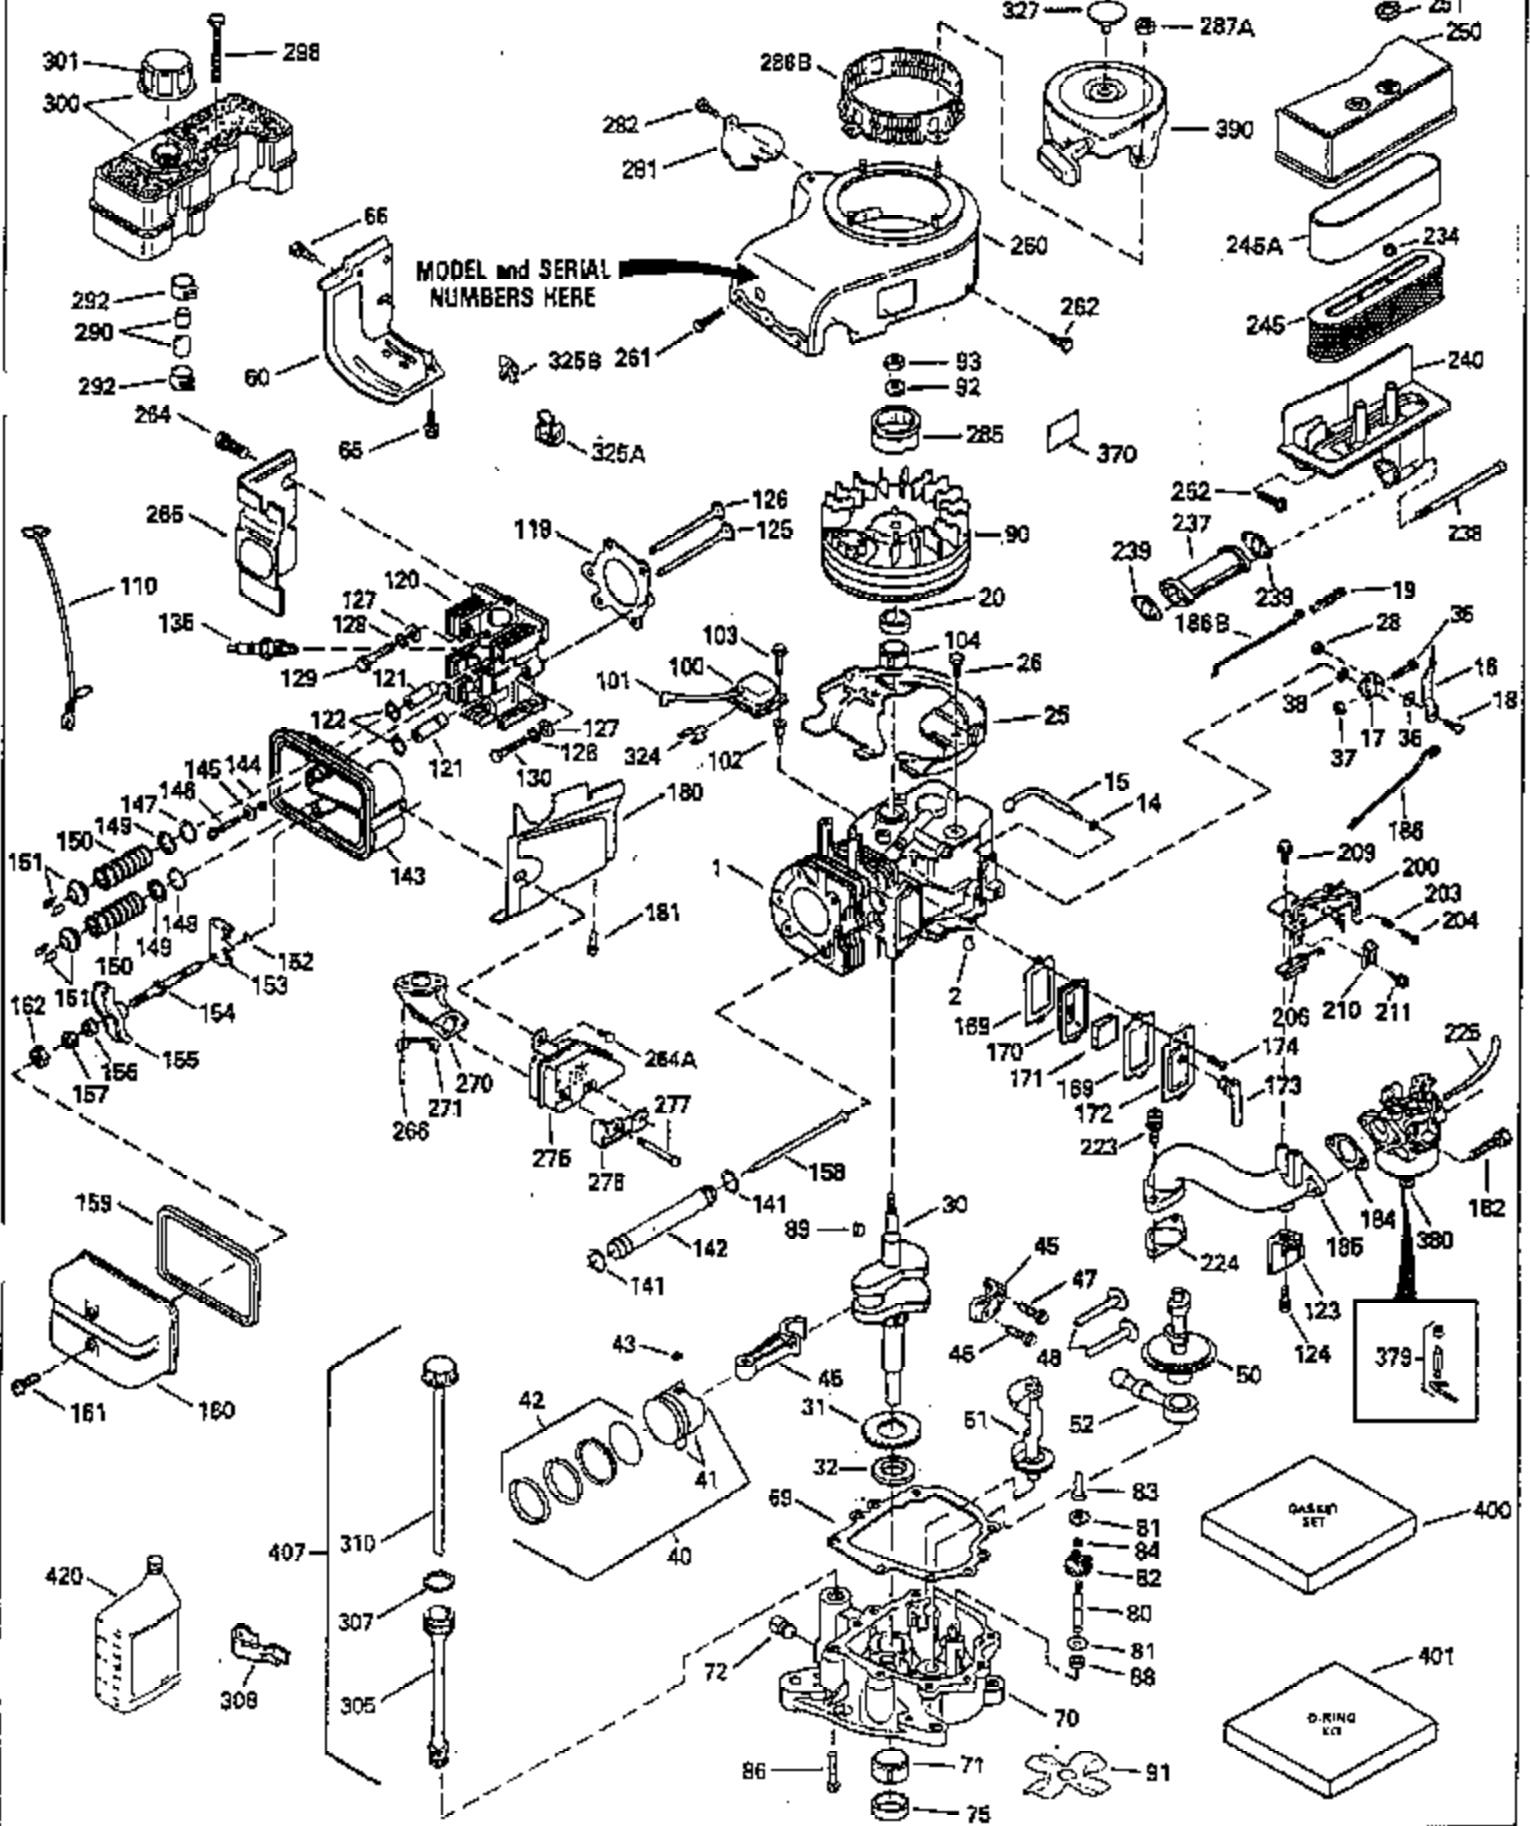

ILLUSTRATION SHOWS TYPICAL PARTS ONLY. ORDER BY PART NUMBER. PARTS NOT LISTED ARE SUPPLIED BY OEM.

Ref #	Part Number	Qty	Description
1	35323A		Cylinder (Incl. 2 & 20) (3-5/16" Bore)
2	27652		Dowel Pin
14	28277		Washer
15	35324		Governor Rod
16	35520		Governor Lever
17	29916		Governor Lever Clamp
18	650548		Screw, 8-32 x 5/16"
19	35203		Extension Spring
20	35319		Oil Seal
25	35326		Blower Housing Baffle
26	650561		Screw, 1/4-20 x 5/8"
28	30322		Lock Nut, 8-32
30	35336B		Crankshaft (Counterbalance)
31	35327		Counterbalance Gear
32	35653		Shim Washer (.015") (Use as required)
35	29826		Screw, 10-32 x 3/4"
36	29918		Lock Washer
37	29216		Lock Nut, 10-32
38	29642		Retaining Ring
40	35776		Piston, Pin & Ring Set (Std.)
40	35777		Piston, Pin & Ring Set (.010" OS)
40	35778		Piston, Pin & Ring Set (.020" OS)
41	35773		Piston & Pin Ass'y. (Std.) (Incl. 43)
41	35774		Piston & Pin Ass'y. (.010" OS) (Incl. 43)
41	35775		Piston & Pin Ass'y. (.020" OS) (Incl. 43)
42	35779		Ring Set (Std.)
42	35780		Ring Set (.010" O.S.)
42	35781		Ring Set (.020" O.S.)
43	35772		Piston Pin Retaining Ring
45	35330A		Connecting Rod Ass'y. (Incl. 46 & 47)
46	650908		Connecting Rod Bolt
47	650882		Connecting Rod Bolt
48	35313		Valve Lifter
50	35314		Camshaft (MCR)
51	35315A		Counterbalance Weight
52	31356		Oil Pump
60	35316A		Blower Housing Extension
65	650128		Screw, 10-24 x 1/2"
66	30063		Screw, Torx T-30 , 1/4-20 x 1/2"
69	35317		* Mounting Flange Gasket
70	35711A		Mounting Flange (Incl. 72, 75 & 80)
72	31927		Oil Drain Plug
75	35319		Oil Seal
80	35712		Governor Shaft
81	35479		Washer, Flat
82	35321		Governor Gear Ass'y. (Incl. 81)
83	35322		Governor Spool
84	29193		Retaining Ring
86	650833		Screw, 1/4-20 x 1-3/16"
88	31707A		Spacer (Incl. 81)
89	32589		Flywheel Key
90	611090		Flywheel
92	650880		Lock Washer
93	650881		Flywheel Nut
100	35135		Solid State Ignition
101	610118		Spark Plug Cover
102	650872		Solid State Mounting Stud
103	650814		Screw, Torx T-15, 10-24 x 1"