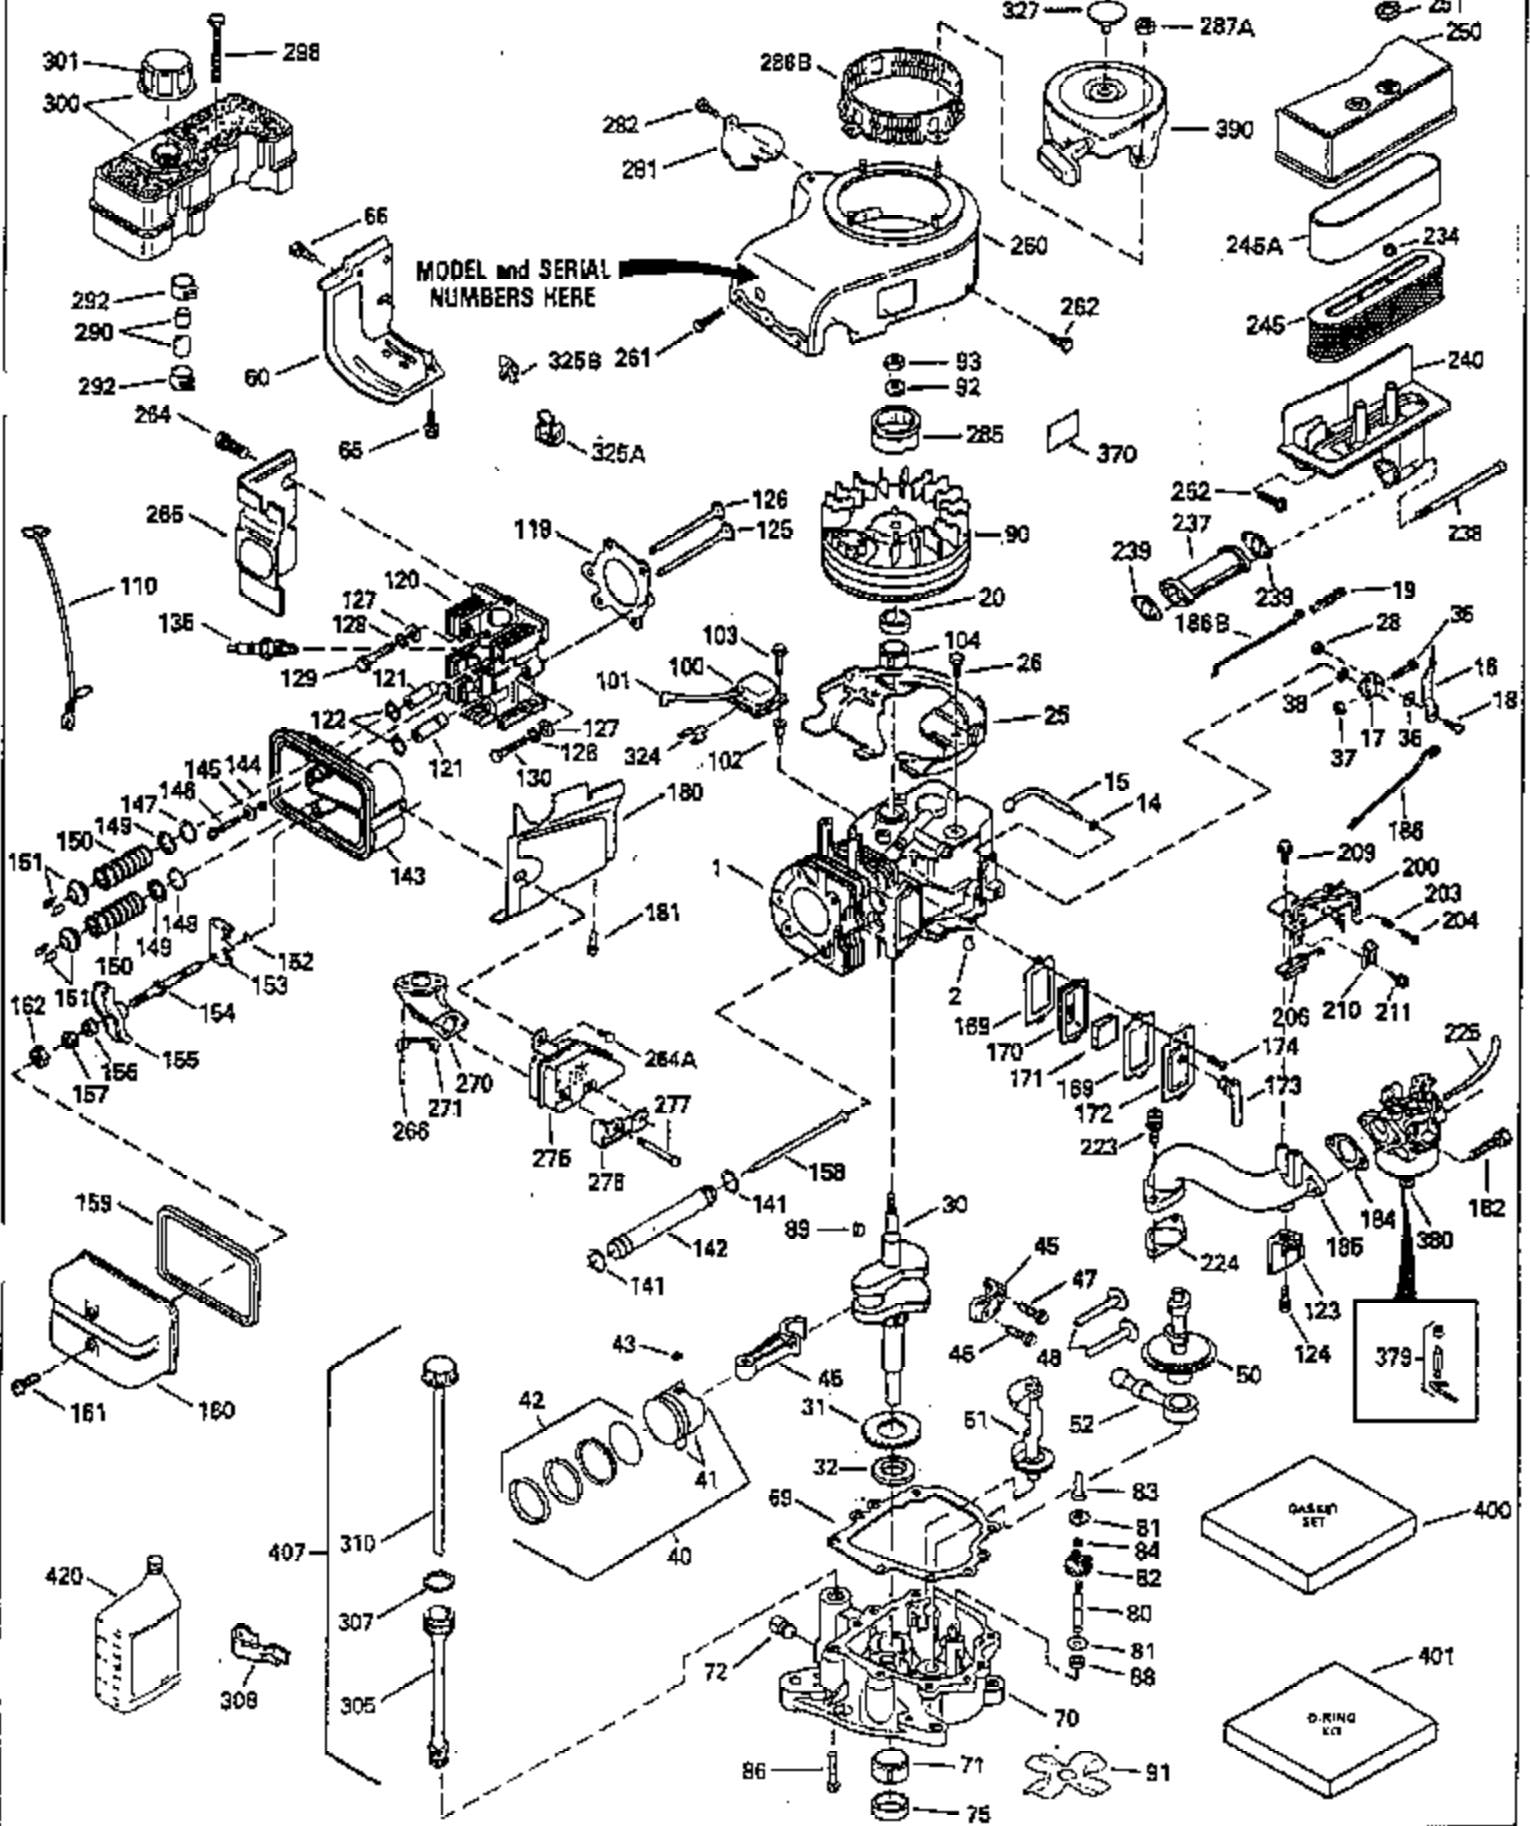

ILLUSTRATION SHOWS TYPICAL PARTS ONLY. ORDER BY PART NUMBER. PARTS NOT LISTED ARE SUPPLIED BY OEM.

Ref #	Part Number	Qty	Description
1	35399B		Cylinder (Incl. 2, 20 & 104) (3-5/16" Bore)
2	27652		Dowel Pin
14	28277		Washer
15	35324		Governor Rod
16	32651		Governor Lever
17	29916		Governor Lever Clamp
18	650548		Screw, 8-32 x 5/16"
19	35203		Extension Spring
20	35319		Oil Seal
25	35326		Blower Housing Baffle
26	650561		Screw, 1/4-20 x 5/8"
28	30322		Lock Nut, 8-32
30	35336B		Crankshaft (Counterbalance)
31	35327		Counterbalance Gear
32	35653		Shim Washer (.015") (Use as required)
35	29826		Screw, 10-32 x 3/4"
36	29918		Lock Washer
37	29216		Lock Nut, 10-32
38	29642		Retaining Ring
40	35339A		Piston, Pin & Ring Set (Std.) (3-5/16 ")
40	35340A		Piston, Pin & Ring Set (.010" OS)
40	35341A		Piston, Pin & Ring Set (.020" OS)
41	35329		Piston & Pin Assy. (Std.) (Incl. No. 43)
41	35430		Piston & Pin Assy. (.010" OS) (Incl. 43)
41	35431		Piston & Pin Assy. (.020" OS) (Incl. 43)
42	34866A		Ring Set (Std.)
42	34867A		Ring Set (.010" OS)
42	34868A		Ring Set (.020" OS)
43	31919		Piston Pin Retaining Ring
45	35330A		Connecting Rod Ass'y. (Incl. 46 & 47)
46	650908		Connecting Rod Bolt
47	650882		Connecting Rod Bolt
48	35313		Valve Lifter
50	35314		Camshaft (MCR)
51	35315A		Counterbalance Weight
52	31356		Oil Pump
60	35316A		Blower Housing Extension
65	650128		Screw, 10-24 x 1/2"
66	30063		Screw, Torx T-30 , 1/4-20 x 1/2"
69	35317		* Mounting Flange Gasket
70	35401A		Mounting Flange (Incl. 71, 72, 75 & 8 0)
71	35377		Crankshaft Bushing
72	31927		Oil Drain Plug
75	35319		Oil Seal
80	35320		Governor Shaft
81	35479		Washer, Flat
82	35321		Governor Gear Ass'y. (Incl. 81)
83	35322		Governor Spool
84	29193		Retaining Ring
86	650833		Screw, 1/4-20 x 1-3/16"
88	31707A		Spacer (Incl. 81)
89	32589		Flywheel Key
90	611094		Flywheel (7 amp w/ring gear)
92	650880		Lock Washer
93	650881		Flywheel Nut
100	35135		Solid State Ignition
101	610118		Spark Plug Cover
102	650872		Solid State Mounting Stud