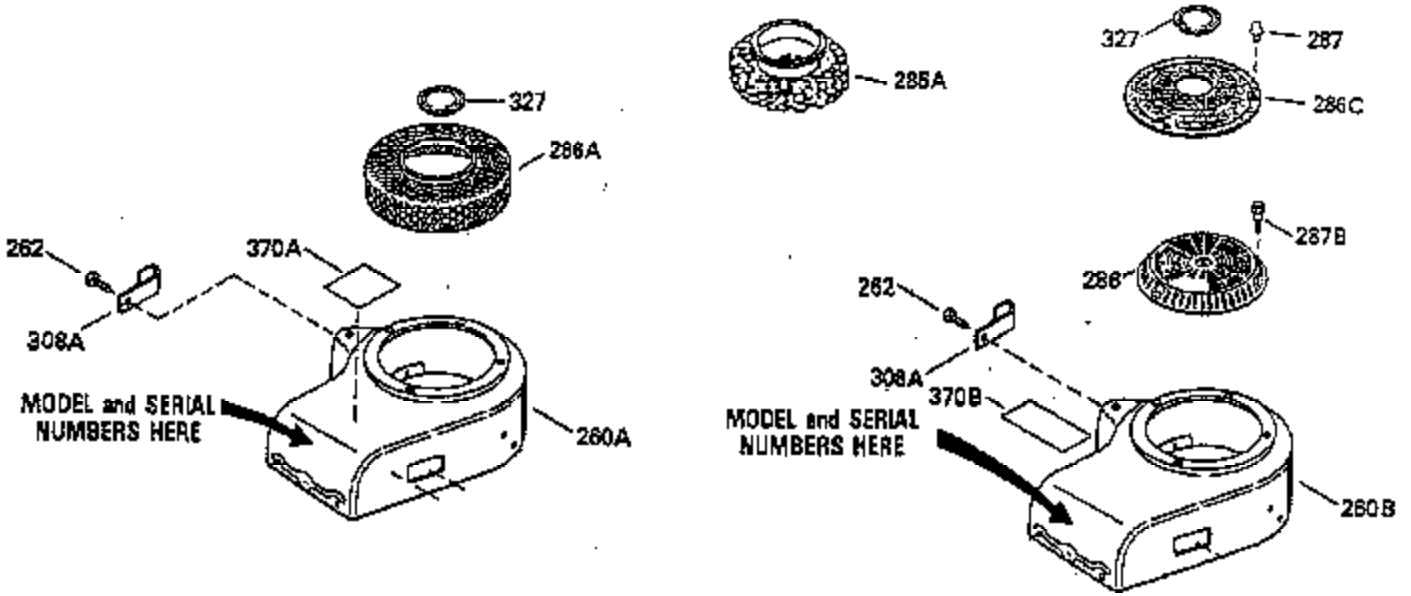

ILLUSTRATION SHOWS TYPICAL PARTS ONLY. ORDER BY PART NUMBER. PARTS NOT LISTED ARE SUPPLIED BY OEM. .

Ref #	Part Number	Qty	Description
245	35403		Air Cleaner Element (Incl. 234)
260B	35794		Blower Housing
262	29747B		Screw, 5/16-24 x 21/32"
290	30705		Fuel Line (16" or 40cm)
292	26460		Fuel Line Clamp
308A	35437		Fill Tube Clip
327	35392		Starter Plug
370A	34686		Name Decal
380	632413		Carburetor (Incl. 184) (Refer to Division 5, Section A, page A4-2 or Fiche 12, Grid F-1for breakdown)