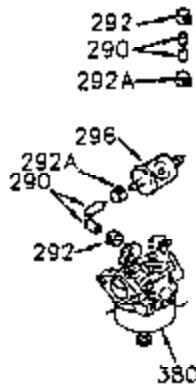

ILLUSTRATION SHOWS TYPICAL PARTS ONLY. ORDER BY PART NUMBER. PARTS NOT LISTED ARE SUPPLIED BY OEM. .

Ref #	Part Number	Qty	Description
245	35403		Air Cleaner Element (Incl. 234)
260B	35794		Blower Housing
262	29747B		Screw, 5/16-24 x 21/32"
290	30705		Fuel Line (16" or 40cm)
292	26460		Fuel Line Clamp
308A	35437		Fill Tube Clip
327	35392		Starter Plug
370A	34686		Name Decal
380	632413		Carburetor (Incl. 184) (Refer to Division 5, Section A, page A4-2 or Fiche 12, Grid F-1for breakdown)