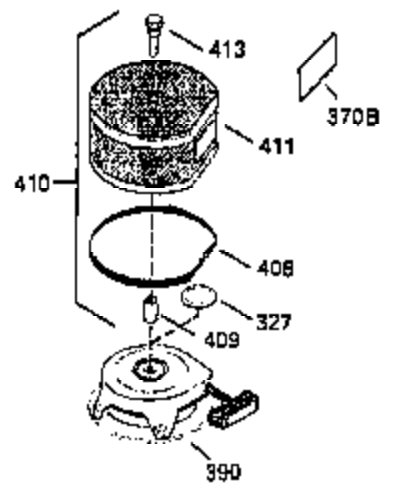

ILLUSTRATION SHOWS TYPICAL PARTS ONLY. ORDER BY PART NUMBER. PARTS NOT LISTED ARE SUPPLIED BY OEM.

OPTIONAL ELECTRIC STARTER MOTOR

OPTIONAL SPARK ARRESTOR

OPTIONAL DEBRIS SCREEN

Ref #	Part Number	Qty	Description
16	32651		Governor Lever
17	29916		Governor Lever Clamp
18	650548		Screw, 8-32 x 5/16"
19	35203		Extension Spring
28	30322		Lock Nut, 8-32
35	29826		Screw, 10-32 x 3/4"
36	29918		Lock Washer
37	29216		Lock Nut, 10-32
38	29642		Retaining Ring
60	35316A		Blower Housing Extension
62	650760		Screw, 8-32 x 3/8"
63	28545		Grommet
65	650128		Screw, 10-24 x 1/2"
66	30063		Screw, Torx T-30 , 1/4-20 x 1/2"
68	33356		Ground Terminal
172	28425		Valve Cover
173	35350		Breather Tube
174	650128		Screw, 10-24 x 1/2"
182	650517		Screw, 1/4-20 x 27/32"
186	35302		Governor Link
209A	30200		Screw, 10-24 x 9/16"
210	27793		Conduit Clip
211	28942		Screw, 10-32 x 3/8"
266	650876		Screw, 5/16-18 x 1-1/4"
270	35292		Exhaust Manifold
271	35293		Locking Plate (Manifold)
276	35348		Locking Plate
277	650877		Screw, 5/16-18 x 4-1/2"
284A	650760		Screw, 8-32 x 3/8"
284	35428		Muffler Deflector
327	35392		Starter Plug
361	30063		Screw, Torx T-30, 1/4-20 x 1/2"
363	34148		Spring
380	632413		Carburetor (Incl. 184) (Refer to Division 5, Section A, page A4-2 or Fiche 12, Grid F-1for breakdown)
390	590633		Rewind Starter (Refer to Division 5, Section C, page 30 or Fiche 12, Grid G-9 for breakdown)
395	33605		Electric Starter Motor (12 Volt) (Refer to Division 5, Section D, page 20 or Fiche 12, Grid G-13 for breakdown)
396	33329D		Electric Starter Motor (120 Volt)(opt ional) Engine requires a ring gear flywheel (611091 minimum) and the cylinder must have drilled and tapped startermounting bosses to add the electric starter.
414	35352		Spark Arrestor Screen (Incl.416)(Opti onal)
416	650760		Screw, 8-32 x 3/8" (Optional)