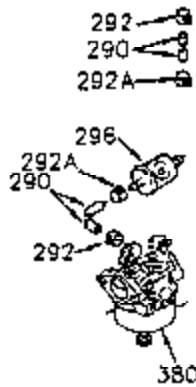

ILLUSTRATION SHOWS TYPICAL PARTS ONLY. ORDER BY PART NUMBER. PARTS NOT LISTED ARE SUPPLIED BY OEM.

Engine Parts List #2

Ref #	Part Number	Qty	Description
245	35403		Air Cleaner Element (Incl. 234)
260B	35794		Blower Housing
262	29747B		Screw, 5/16-24 x 21/32"
286C	35411		Starter Screen
287			Pop Rivet (Can be purchased locally)
290	30705		Fuel Line (16" or 40cm)
292	26460		Fuel Line Clamp
308A	35437		Fill Tube Clip
327	34113		Starter Plug
370A	34686		Name Decal
380	632413		Carburetor (Incl. 184) (Refer to Division 5, Section A, page A4-2 or Fiche 12, Grid F-1for breakdown)