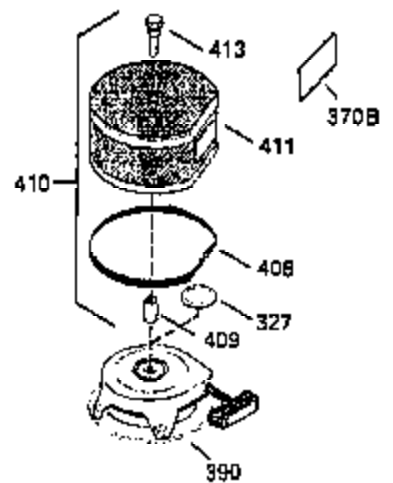

ILLUSTRATION SHOWS TYPICAL PARTS ONLY. ORDER BY PART NUMBER. PARTS NOT LISTED ARE SUPPLIED BY OEM.

OPTIONAL ELECTRIC STARTER MOTOR

OPTIONAL SPARK ARRESTOR

OPTIONAL DEBRIS SCREEN

Ref #	Part Number	Qty	Description
16	32651		Governor Lever
17	29916		Governor Lever Clamp
18	650548		Screw, 8-32 x 5/16"
19	35203		Extension Spring
28	30322		Lock Nut, 8-32
35	29826		Screw, 10-32 x 3/4"
36	29918		Lock Washer
37	29216		Lock Nut, 10-32
38	29642		Retaining Ring
60	35316A		Blower Housing Extension
62	650760		Screw, 8-32 x 3/8"
63	28545		Grommet
65	650128		Screw, 10-24 x 1/2"
66	30063		Screw, Torx T-30 , 1/4-20 x 1/2"
68	33356		Ground Terminal
172	28425		Valve Cover
173	35350		Breather Tube
174	650128		Screw, 10-24 x 1/2"
182	650517		Screw, 1/4-20 x 27/32"
186	35302		Governor Link
209A	30200		Screw, 10-24 x 9/16"
210	27793		Conduit Clip
211	28942		Screw, 10-32 x 3/8"
266	650876		Screw, 5/16-18 x 1-1/4"
270	35292		Exhaust Manifold
271	35293		Locking Plate (Manifold)
276	35348		Locking Plate
277	650877		Screw, 5/16-18 x 4-1/2"
284	35428		Muffler Deflector
327	34113		Starter Plug
361	30063		Screw, Torx T-30, 1/4-20 x 1/2"
363	34148		Spring
380	632413		Carburetor (Incl. 184) (Refer to Division 5, Section A, page A4-2 or Fiche 12, Grid F-1for breakdown)
390	590479		Rewind Starter (Refer to Division 5, Section C, page 30 or Fiche 12, Grid G-9 for breakdown)
395	33605		Electric Starter Motor (12 Volt) (Refer to Division 5, Section D, page 20 or Fiche 12, Grid G-13 for breakdown)
396	33329D		Electric Starter Motor (120 Volt)(opt ional) Engine requires a ring gear flywheel (611091 minimum) and the cylinder must have drilled and tapped startermounting bosses to add the electric starter.
414	35352		Spark Arrestor Screen (Incl.416)(Opti onal)
416	650760		Screw, 8-32 x 3/8" (Optional)