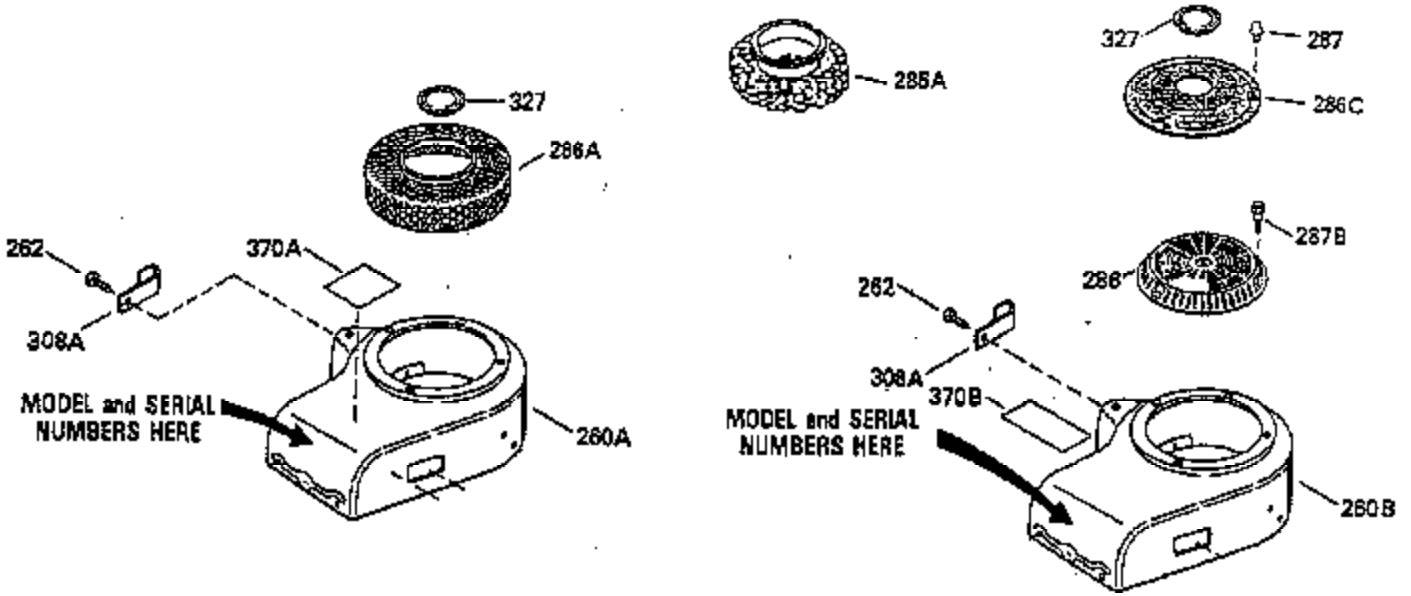

ILLUSTRATION SHOWS TYPICAL PARTS ONLY. ORDER BY PART NUMBER. PARTS NOT LISTED ARE SUPPLIED BY OEM.

Engine Parts List #2

Ref #	Part Number	Qty	Description
245	35403		Air Cleaner Element (Incl. 234)
260B	35794		Blower Housing
262	29747B		Screw, 5/16-24 x 21/32"
286C	35411		Starter Screen
287			Pop Rivet (Can be purchased locally)
290	30705		Fuel Line (16" or 40cm)
292	26460		Fuel Line Clamp
308A	35437		Fill Tube Clip
327	34113		Starter Plug
370A	34686		Name Decal
380	632413		Carburetor (Incl. 184) (Refer to Division 5, Section A, page A4-2 or Fiche 12, Grid F-1for breakdown)