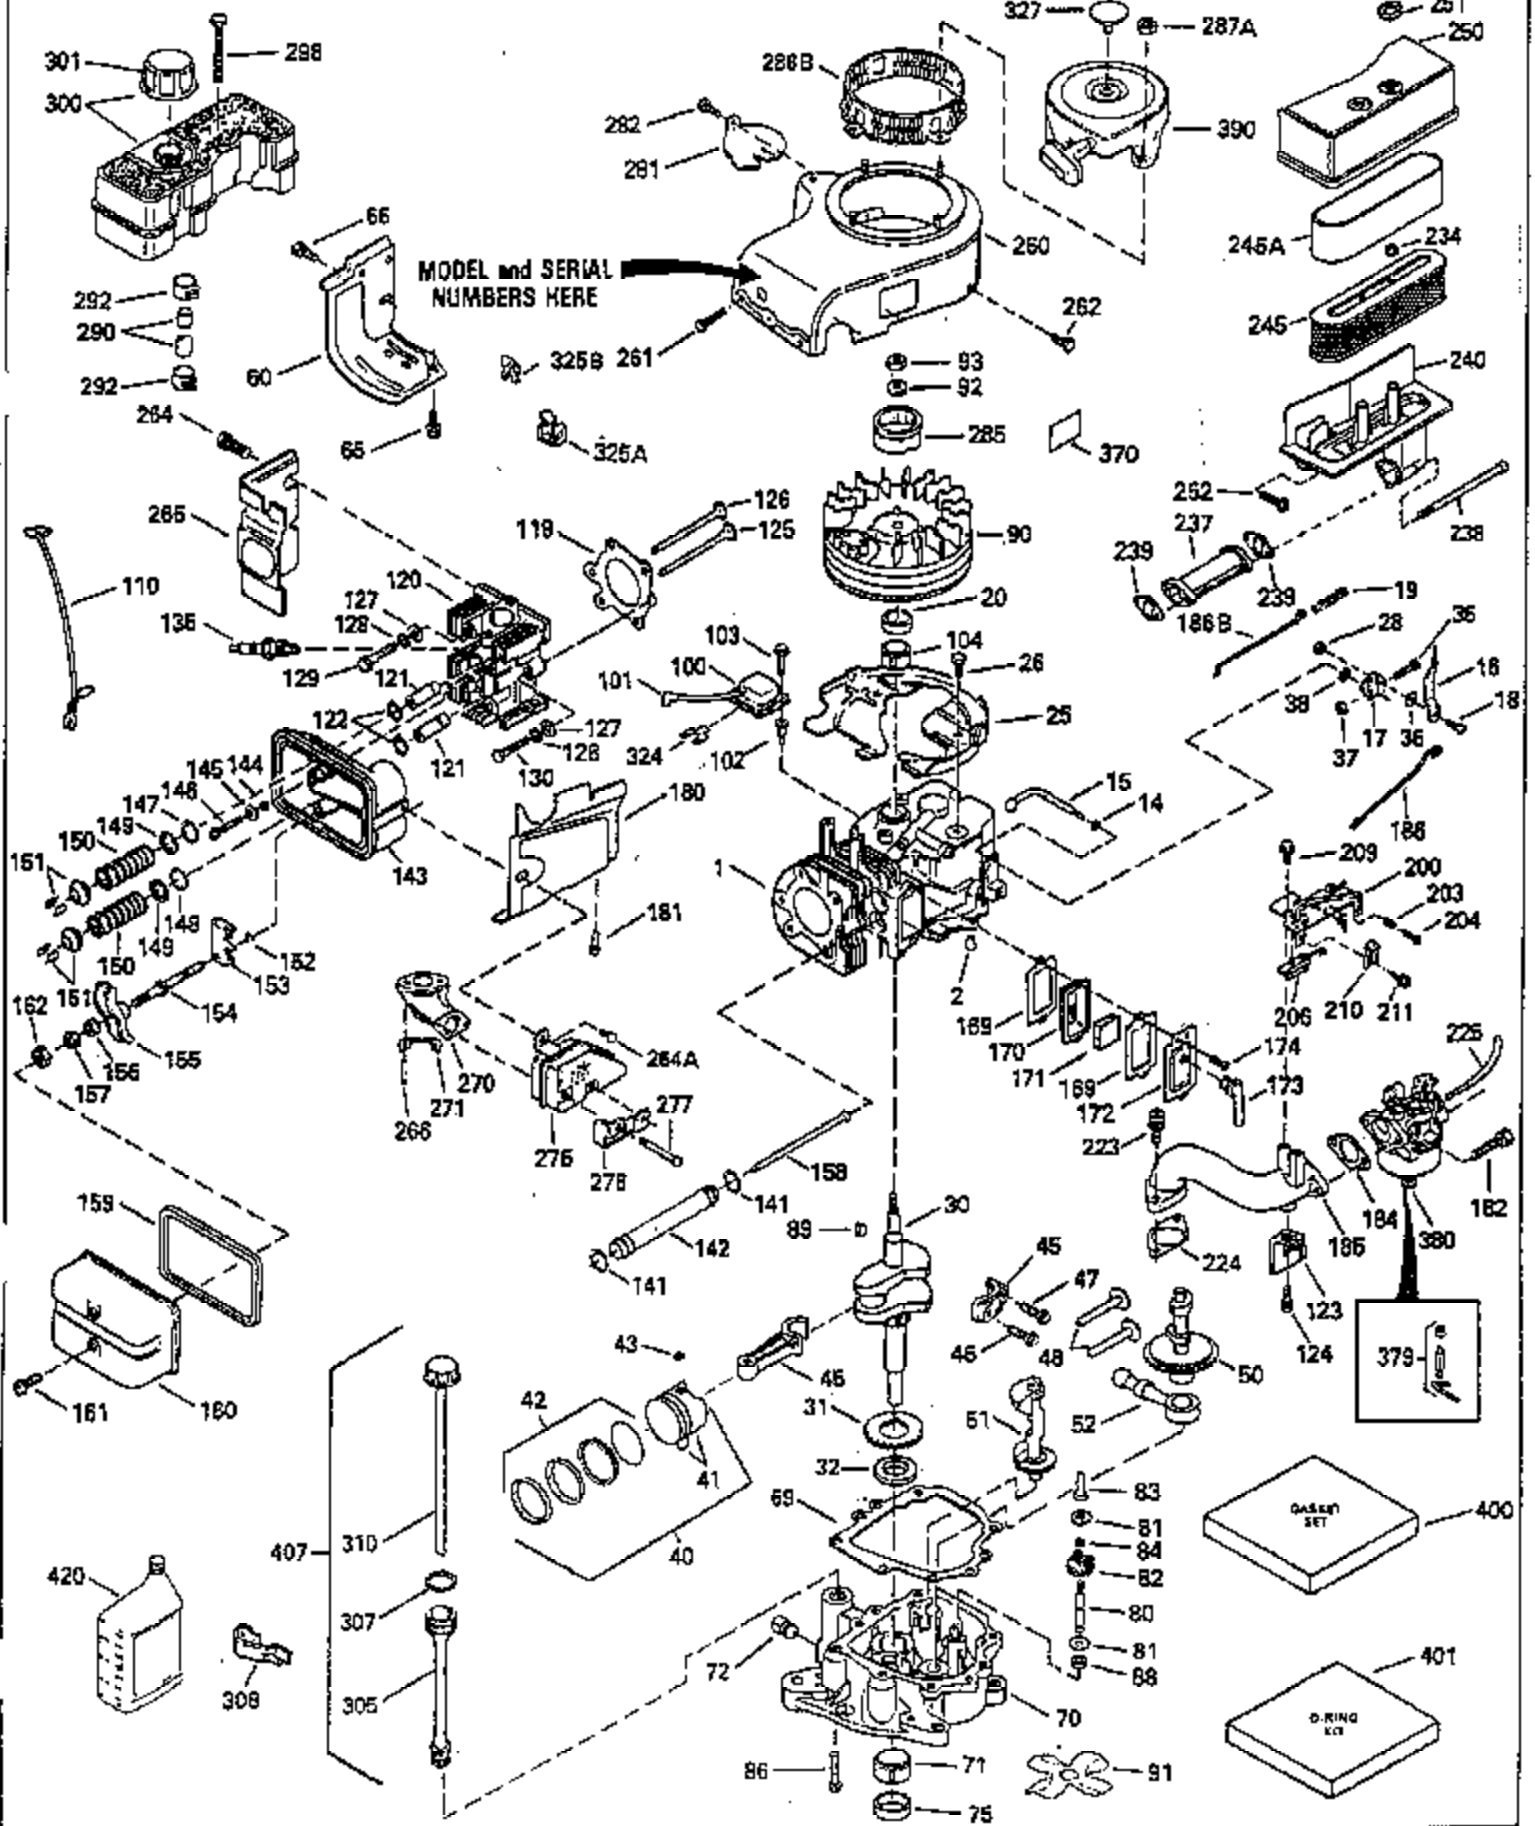

ILLUSTRATION SHOWS TYPICAL PARTS ONLY. ORDER BY PART NUMBER. PARTS NOT LISTED ARE SUPPLIED BY OEM.

Engine Parts List #1

Ref #	Part Number	Qty	Description
1	35399B		Cylinder (Incl. 2, 20 & 104) (3-5/16" Bore)
2	27652		Dowel Pin
14	28277		Washer
15	35324		Governor Rod
16	32651		Governor Lever
17	29916		Governor Lever Clamp
18	650548		Screw, 8-32 x 5/16"
19	35203		Extension Spring
20	35319		Oil Seal
25	35326		Blower Housing Baffle
26	650561		Screw, 1/4-20 x 5/8"
28	30322		Lock Nut, 8-32
30	35336B		Crankshaft (Counterbalance)
31	35327		Counterbalance Gear
32	35653		Shim Washer (.015") (Use as required)
35	29826		Screw, 10-32 x 3/4"
36	29918		Lock Washer
37	29216		Lock Nut, 10-32
38	29642		Retaining Ring
40	35339A		Piston, Pin & Ring Set (Std.) (3-5/16 ")
40	35340A		Piston, Pin & Ring Set (.010" OS)
40	35341A		Piston, Pin & Ring Set (.020" OS)
41	35329		Piston & Pin Assy. (Std.) (Incl. No. 43)
41	35430		Piston & Pin Assy. (.010" OS) (Incl. 43)
41	35431		Piston & Pin Assy. (.020" OS) (Incl. 43)
42	34866A		Ring Set (Std.)
42	34867A		Ring Set (.010" OS)
42	34868A		Ring Set (.020" OS)
43	31919		Piston Pin Retaining Ring
45	35330A		Connecting Rod Ass'y. (Incl. 46 & 47)
46	650908		Connecting Rod Bolt
47	650882		Connecting Rod Bolt
48	35313		Valve Lifter
50	35314		Camshaft (MCR)
51	35315A		Counterbalance Weight
52	31356		Oil Pump
60	35316A		Blower Housing Extension
65	650128		Screw, 10-24 x 1/2"
66	30063		Screw, Torx T-30 , 1/4-20 x 1/2"
69	35317		* Mounting Flange Gasket
70	35401A		Mounting Flange (Incl. 71, 72, 75 & 8 0)
71	35377		Crankshaft Bushing
72	31927		Oil Drain Plug
75	35319		Oil Seal
80	35320		Governor Shaft
81	35479		Washer, Flat
82	35321		Governor Gear Ass'y. (Incl. 81)
83	35322		Governor Spool
84	29193		Retaining Ring
86	650833		Screw, 1/4-20 x 1-3/16"
88	31707A		Spacer (Incl. 81)
89	32589		Flywheel Key
90	611094		Flywheel (7 amp w/ring gear)
92	650880		Lock Washer
93	650881		Flywheel Nut
100	35135		Solid State Ignition
101	610118		Spark Plug Cover
102	650872		Solid State Mounting Stud