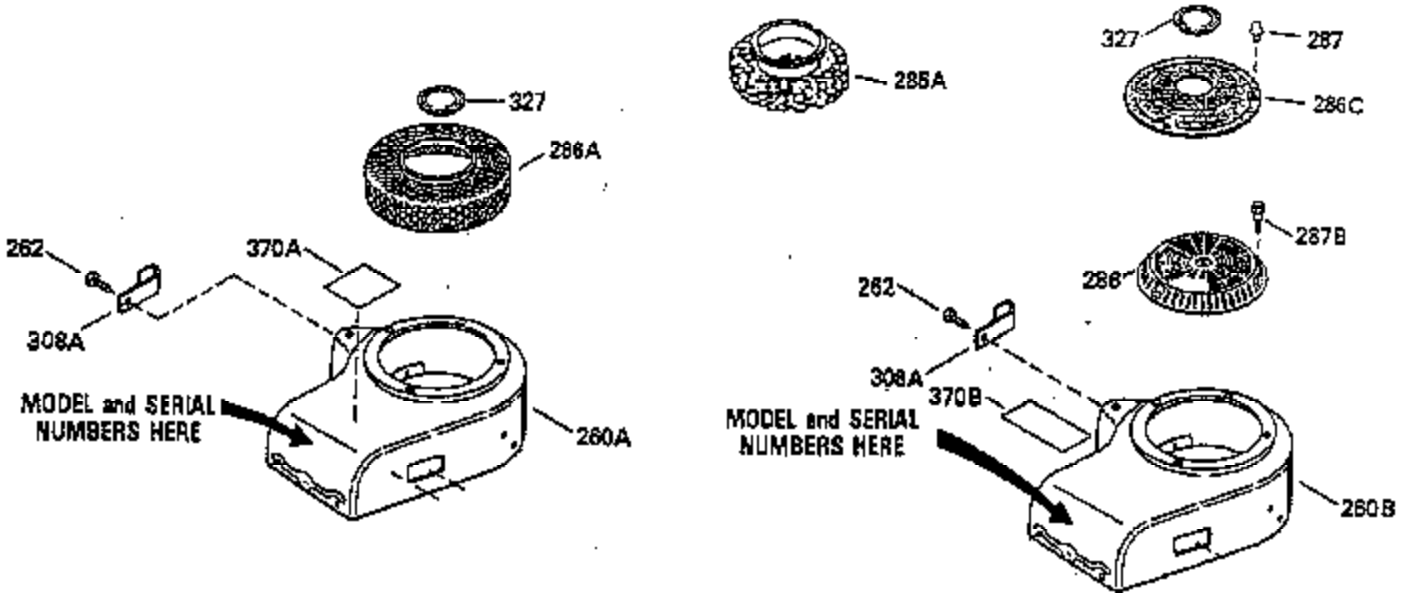

Ref #	Part Number	Qty	Description
224	33515A		* Intake Pipe Gasket
234	650825		Nut & Lock Washer, 1/4-20 (Sealing)
237	35286		Air Cleaner Adapter
238	650875		Screw, 10-32 x 5-1/4"
239	33629		* Carburetor Gasket
240	35402B		Air Cleaner Body
245A	35404		Air Cleaner Filter
245	35403		Air Cleaner Element (Incl. 234)
250	35405		Air Cleaner Cover
251	650886		Wing Nut, 1/4-20
252	650887		Screw, 1/4-20 x 1"
261	30063		Screw, Torx T-30, 1/4-20 x 1/2"
262	29747B		Screw, 5/16-24 x 21/32"
264	650273		Screw, 5/16-18 x 5/8"
264A	30063		Screw, Torx T-30, 1/4-20 x 1/2"
265	35290		Cylinder Head Cover
266	650876		Screw, 5/16-18 x 1-1/4"
270	35292		Exhaust Manifold
271	35293		Locking Plate (Manifold)
275	35294		Muffler
276	35348		Locking Plate
277	650877		Screw, 5/16-18 x 4-1/2"
290	34357		Fuel Line (6-3/4" or 17cm)
292	26460		Fuel Line Clamp
298	28763		Screw, 10-32 x 35/64"
307	29673		* "O" Ring
307	33590		"O" Ring
310	34245		Dipstick (Incl. 307)
325B	34246		Wire Clip
327	34113		Starter Plug
370	34346		Instruction Decal
379	631021		Inlet Needle, Seat & Clip Ass'y.
380	632413		Carburetor (Incl. 184) (Refer to Division 5, Section A, page A4-2 or Fiche 12, Grid F-1 for breakdown)
400	35331B		* Gasket Set (Incl. items marked *)
401	35332		"O" Ring Kit (Incl. 141, 144, 147, 148, 152, 157, 159)
420	730225		SAE30 4-Cycle Engine Oil (Quart)

ILLUSTRATION SHOWS TYPICAL PARTS ONLY. ORDER BY PART NUMBER. PARTS NOT LISTED ARE SUPPLIED BY OEM. .