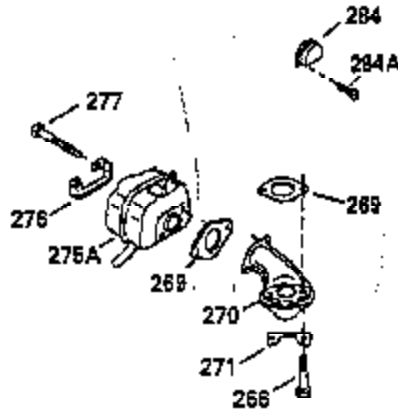

ILLUSTRATION SHOWS TYPICAL PARTS ONLY. ORDER BY PART NUMBER. PARTS NOT LISTED ARE SUPPLIED BY OEM.