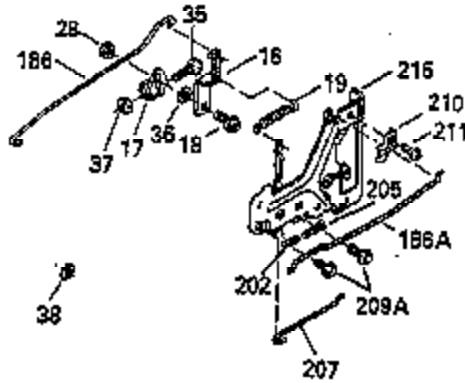

ILLUSTRATION SHOWS TYPICAL PARTS ONLY. ORDER BY PART NUMBER. PARTS NOT LISTED ARE SUPPLIED BY OEM.