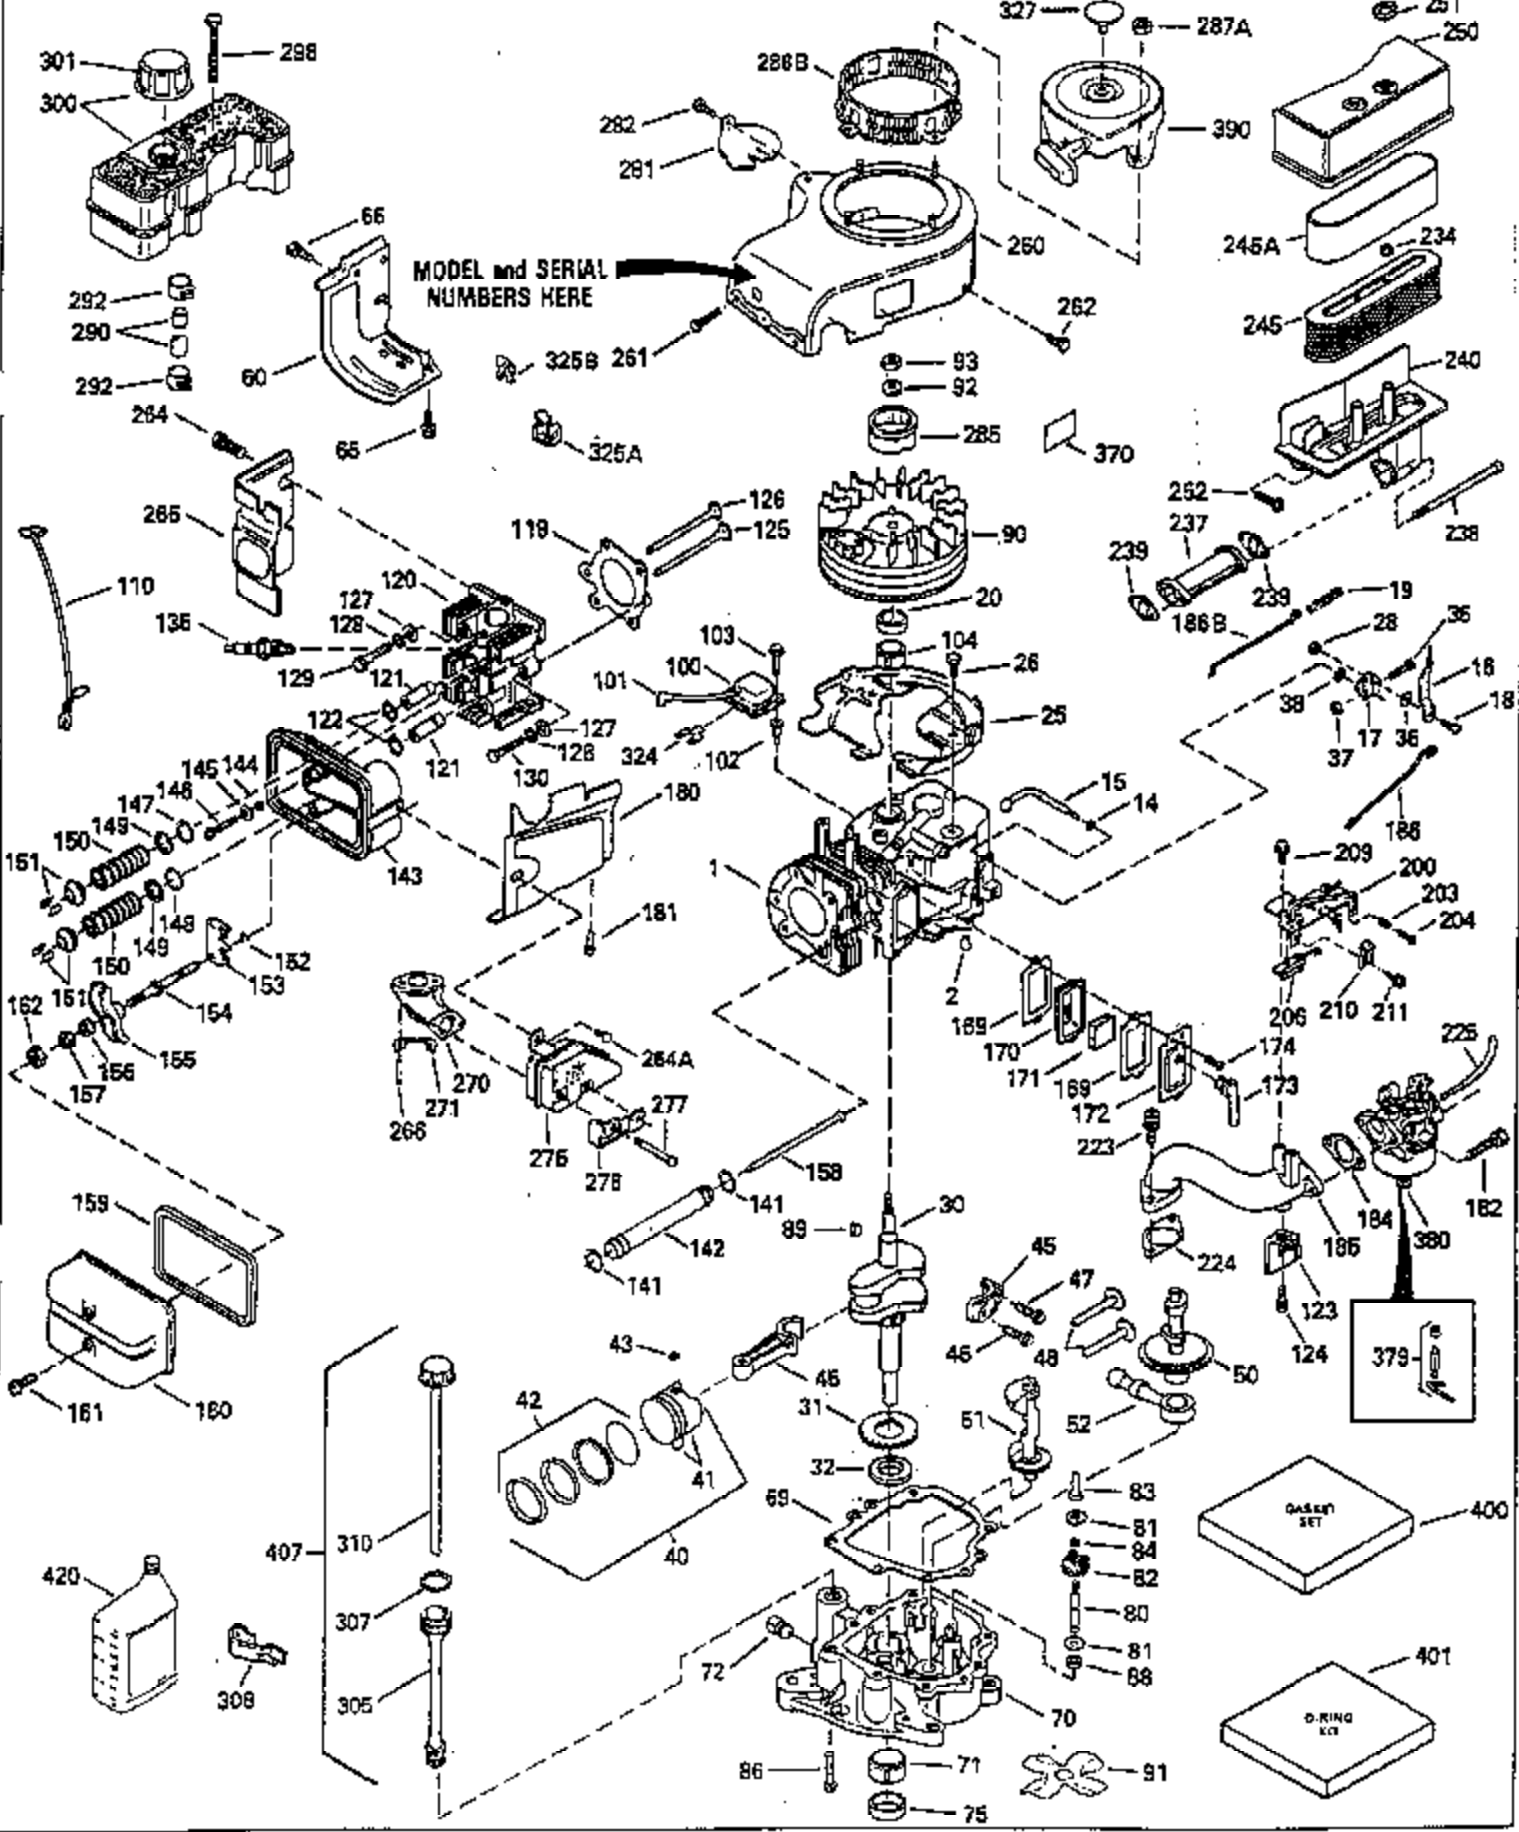

ILLUSTRATION SHOWS TYPICAL PARTS ONLY. ORDER BY PART NUMBER. PARTS NOT LISTED ARE SUPPLIED BY OEM.

Ref #	Part Number	Qty	Description
1	35399B		Cylinder (Incl. 2, 20 & 104) (3-5/16" Bore)
2	27652		Dowel Pin
14	28277		Washer
15	35324		Governor Rod
16	35520		Governor Lever
17	29916		Governor Lever Clamp
18	650548		Screw, 8-32 x 5/16"
19	35203		Extension Spring
20	35319		Oil Seal
25	35326		Blower Housing Baffle
26	650561		Screw, 1/4-20 x 5/8"
28	30322		Lock Nut, 8-32
30	35336B		Crankshaft (Counterbalance)
31	35327		Counterbalance Gear
32	35653		Shim Washer (.015") (Use as required)
35	29826		Screw, 10-32 x 3/4"
36	29918		Lock Washer
37	29216		Lock Nut, 10-32
38	29642		Retaining Ring
40	35339A		Piston, Pin & Ring Set (Std.) (3-5/16 ")
40	35340A		Piston, Pin & Ring Set (.010" OS)
40	35341A		Piston, Pin & Ring Set (.020" OS)
41	35329		Piston & Pin Assy. (Std.) (Incl. No. 43)
41	35430		Piston & Pin Assy. (.010" OS) (Incl. 43)
41	35431		Piston & Pin Assy. (.020" OS) (Incl. 43)
42	34866A		Ring Set (Std.)
42	34867A		Ring Set (.010" OS)
42	34868A		Ring Set (.020" OS)
43	31919		Piston Pin Retaining Ring
45	35330A		Connecting Rod Ass'y. (Incl. 46 & 47)
46	650908		Connecting Rod Bolt
47	650882		Connecting Rod Bolt
48	35313		Valve Lifter
50	35314		Camshaft (MCR)
51	35315A		Counterbalance Weight
52	31356		Oil Pump
60	35316A		Blower Housing Extension
65	650128		Screw, 10-24 x 1/2"
66	30063		Screw, Torx T-30 , 1/4-20 x 1/2"
69	35317		* Mounting Flange Gasket
70	35401A		Mounting Flange (Incl. 71, 72, 75 & 8 0)
71	35377		Crankshaft Bushing
72	31927		Oil Drain Plug
75	35319		Oil Seal
80	35320		Governor Shaft
81	35479		Washer, Flat
82	35321		Governor Gear Ass'y. (Incl. 81)
83	35322		Governor Spool
84	29193		Retaining Ring
86	650833		Screw, 1/4-20 x 1-3/16"
88	31707A		Spacer (Incl. 81)
89	32589		Flywheel Key
90	611094		Flywheel (7 amp w/ring gear)
92	650880		Lock Washer
93	650881		Flywheel Nut
100	35135		Solid State Ignition
101	610118		Spark Plug Cover
102	650872		Solid State Mounting Stud