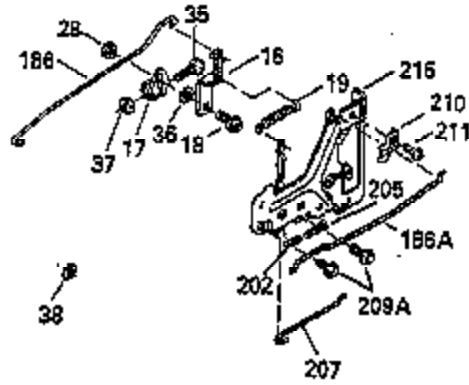

ILLUSTRATION SHOWS TYPICAL PARTS ONLY. ORDER BY PART NUMBER. PARTS NOT LISTED ARE SUPPLIED BY OEM.