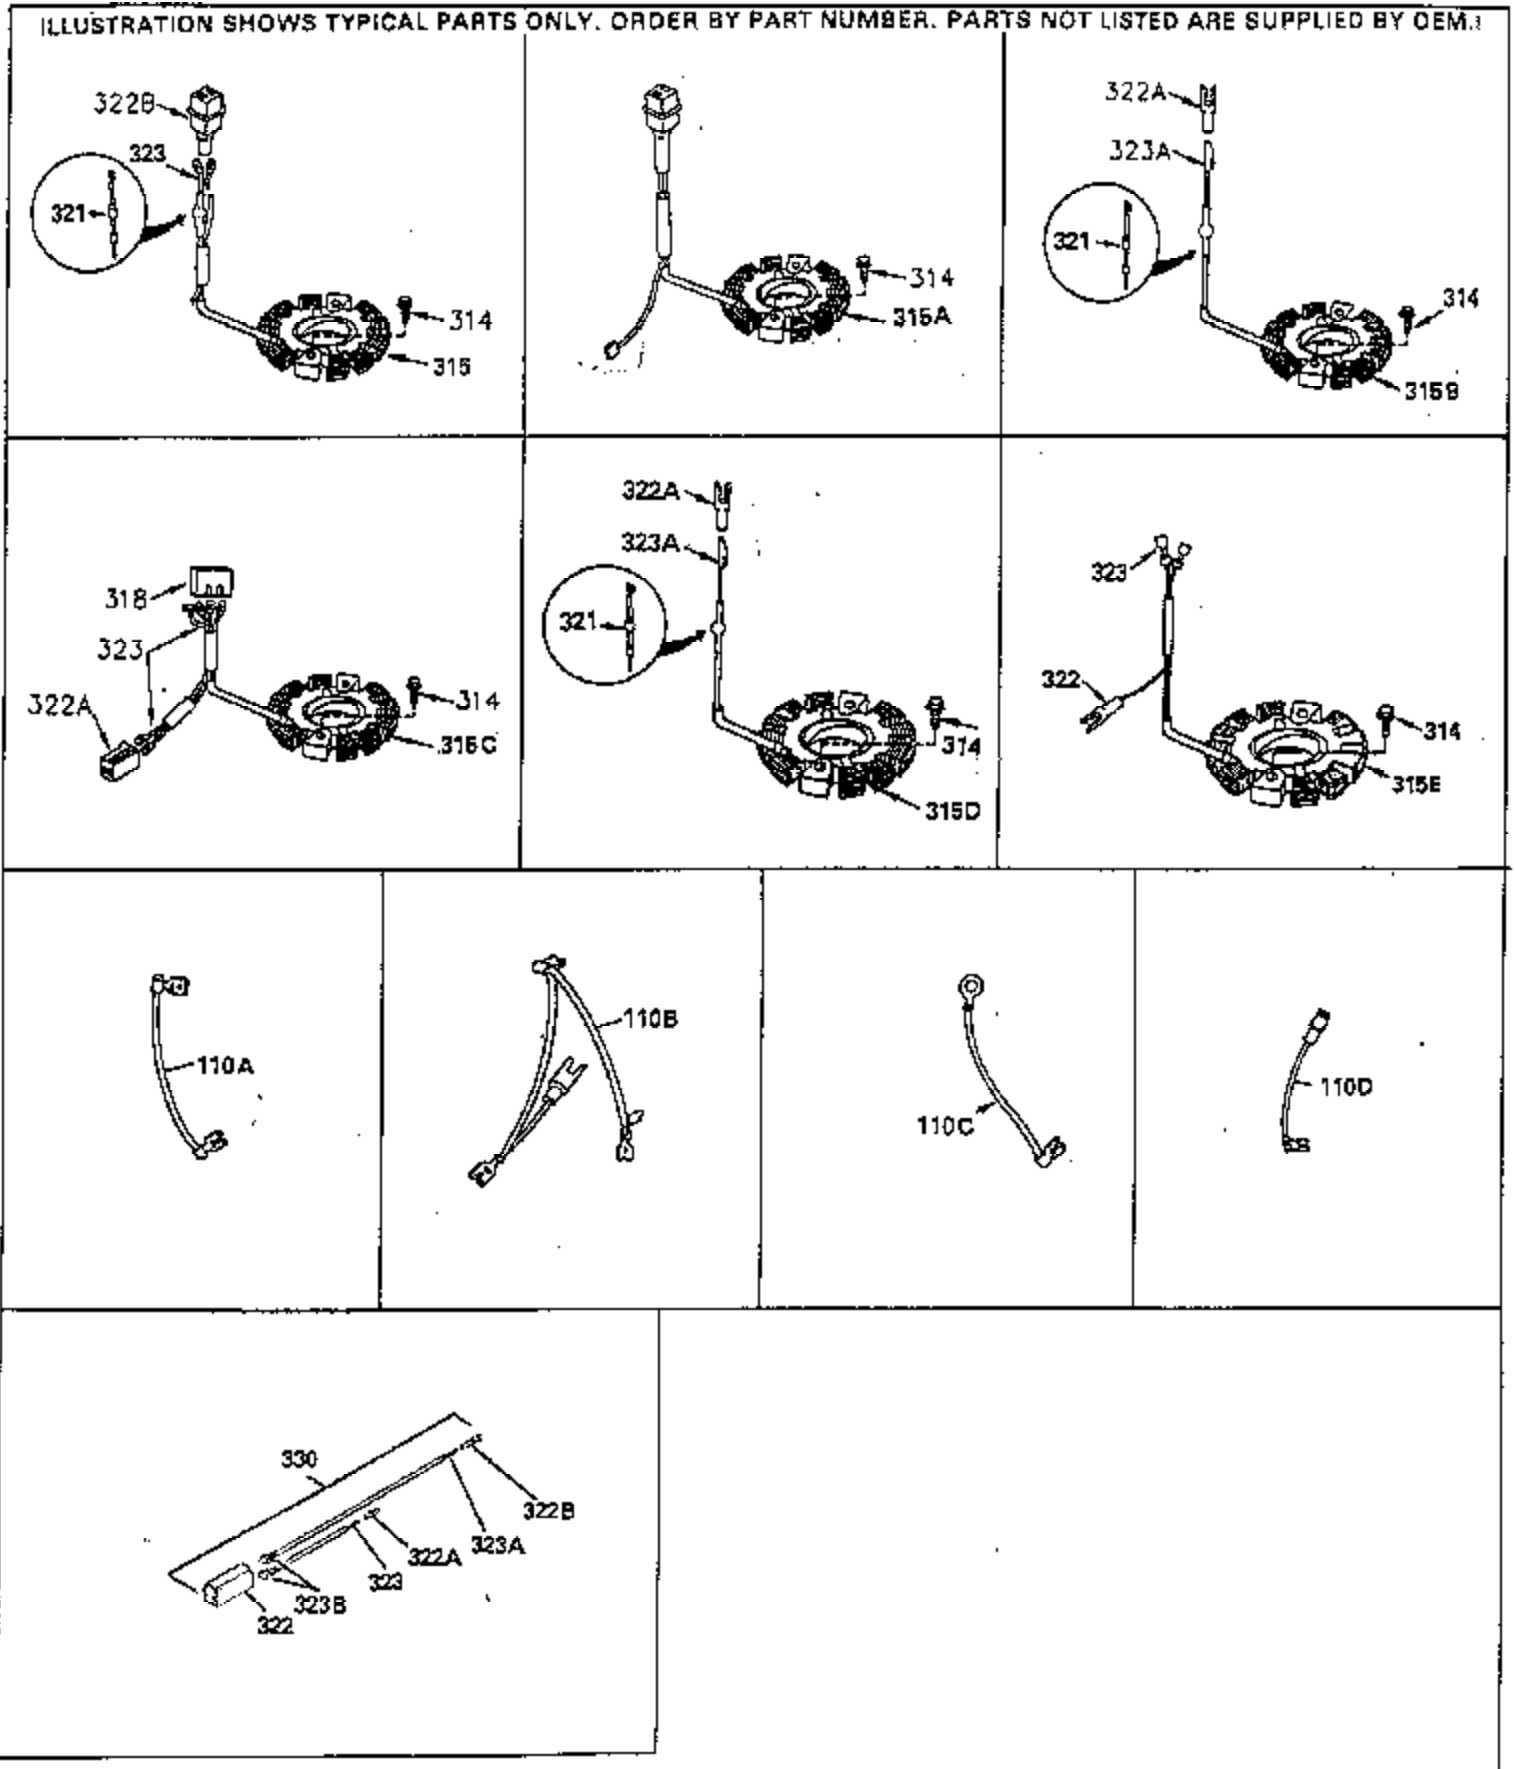

ILLUSTRATION SHOWS TYPICAL PARTS ONLY. ORDER BY PART NUMBER. PARTS NOT LISTED ARE SUPPLIED BY OEM.

Ref #	Part Number	Qty	Description
110A	35183		Ground Wire
314	650873		Screw, 1/4-20 x 3/4"
315	611104		Alt.Coil (3/5 Split) (Incl.321,322 & 323)
321	611161		Diode
322	611142		Connector Body
323	611118		Terminal