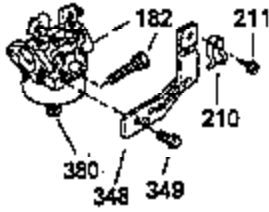

ILLUSTRATION SHOWS TYPICAL PARTS ONLY. ORDER BY PART NUMBER. PARTS NOT LISTED ARE SUPPLIED BY OEM.