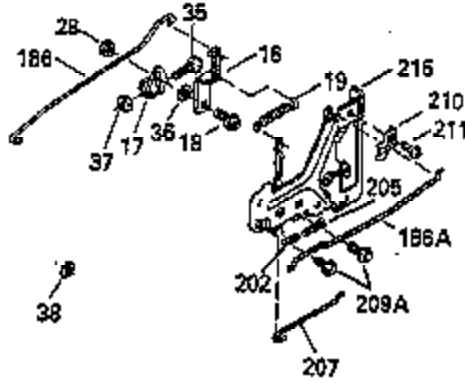

ILLUSTRATION SHOWS TYPICAL PARTS ONLY. ORDER BY PART NUMBER. PARTS NOT LISTED ARE SUPPLIED BY OEM.