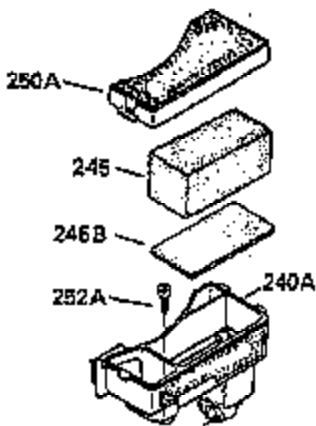

ILLUSTRATION SHOWS TYPICAL PARTS ONLY. ORDER BY PART NUMBER. PARTS NOT LISTED ARE SUPPLIED BY OEM. .

Engine Parts List #2

Ref #	Part Number	Qty	Description
245	35403		Air Cleaner Element (Incl. 234)
260B	35793		Blower Housing
262	29747B		Screw, 5/16-24 x 21/32"
286C	35411		Starter Screen
287			Pop Rivet (Can be purchased locally)
290	29774		Fuel Line (8 1/4" or 21cm)
292	26460		Fuel Line Clamp
296	34279B		Fuel Filter (Incl. 2 each of 292 & 29 2A)
308A	35437		Fill Tube Clip
327	34113		Starter Plug
370B	34387		Instruction Decal
370A	34686		Name Decal
380	632427		Carburetor (Incl. 184) (Refer to Division 5, Section A, page A4-4 or Fiche 12, Grid F-3for breakdown)