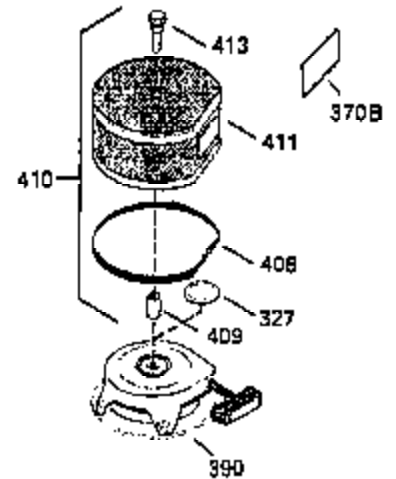

ILLUSTRATION SHOWS TYPICAL PARTS ONLY. ORDER BY PART NUMBER. PARTS NOT LISTED ARE SUPPLIED BY OEM.

OPTIONAL ELECTRIC STARTER MOTOR

OPTIONAL SPARK ARRESTOR

OPTIONAL DEBRIS SCREEN

Ref #	Part Number	Qty	Description
16	32651		Governor Lever
17	29916		Governor Lever Clamp
18	650548		Screw, 8-32 x 5/16"
19	35203		Extension Spring
28	30322		Lock Nut, 8-32
35	29826		Screw, 10-32 x 3/4"
36	29918		Lock Washer
37	29216		Lock Nut, 10-32
38	29642		Retaining Ring
60	35316A		Blower Housing Extension
65	650128		Screw, 10-24 x 1/2"
66	30063		Screw, Torx T-30 , 1/4-20 x 1/2"
172	28425		Valve Cover
173	35350		Breather Tube
174	650128		Screw, 10-24 x 1/2"
182	650517		Screw, 1/4-20 x 27/32"
186	35302		Governor Link
209A	30200		Screw, 10-24 x 9/16"
210	27793		Conduit Clip
211	28942		Screw, 10-32 x 3/8"
266	650876		Screw, 5/16-18 x 1-1/4"
270	35292		Exhaust Manifold
271	35293		Locking Plate (Manifold)
284	35428		Muffler Deflector
327	34113		Starter Plug
361	30063		Screw, Torx T-30, 1/4-20 x 1/2"
363	34148		Spring
370B	34387		Instruction Decal
380	632413		Carburetor (Incl. 184) (Refer to Division 5, Section A, page A4-2 or Fiche 12, Grid F-1for breakdown)
395	33605		Electric Starter Motor (12 Volt) (Refer to Division 5, Section D, page 20 or Fiche 12, Grid G-13 for breakdown)
396	33329D		Electric Starter Motor (120 Volt)(opt ional) Engine requires a ring gear flywheel (611091 minimum) and the cylinder must have drilled and tapped startermounting bosses to add the electric starter.
414	35352		Spark Arrestor Screen (Incl.416)(Opti onal)
416	650760		Screw, 8-32 x 3/8" (Optional)

ILLUSTRATION SHOWS TYPICAL PARTS ONLY. ORDER BY PART NUMBER. PARTS NOT LISTED ARE SUPPLIED BY OEM.

Ref #	Part Number	Qty	Description
314	650873		Screw, 1/4-20 x 3/4"
315A	611113		Alt.Coil (3 Amp DC)(Incl.321,322 & 32 3)
321	611161		Diode
322	610921		Connector Body
323	610922		Terminal