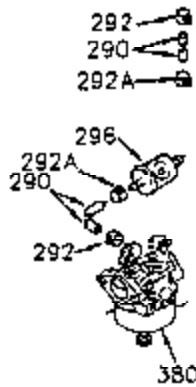

ILLUSTRATION SHOWS TYPICAL PARTS ONLY. ORDER BY PART NUMBER. PARTS NOT LISTED ARE SUPPLIED BY OEM. .

Ref #	Part Number	Qty	Description
245	35403		Air Cleaner Element (Incl. 234)
260A	35338A		Blower Housing (Incl. 281 & 282)
262	29747B		Screw, 5/16-24 x 21/32"
286C	35411		Starter Screen
287			Pop Rivet (Can be purchased locally)
290	30705		Fuel Line (16" or 40cm)
292	26460		Fuel Line Clamp
308A	35437		Fill Tube Clip
327	34113		Starter Plug
370B	34387		Instruction Decal
370A	34686		Name Decal
380	632413		Carburetor (Incl. 184) (Refer to Division 5, Section A, page A4-2 or Fiche 12, Grid F-1for breakdown)