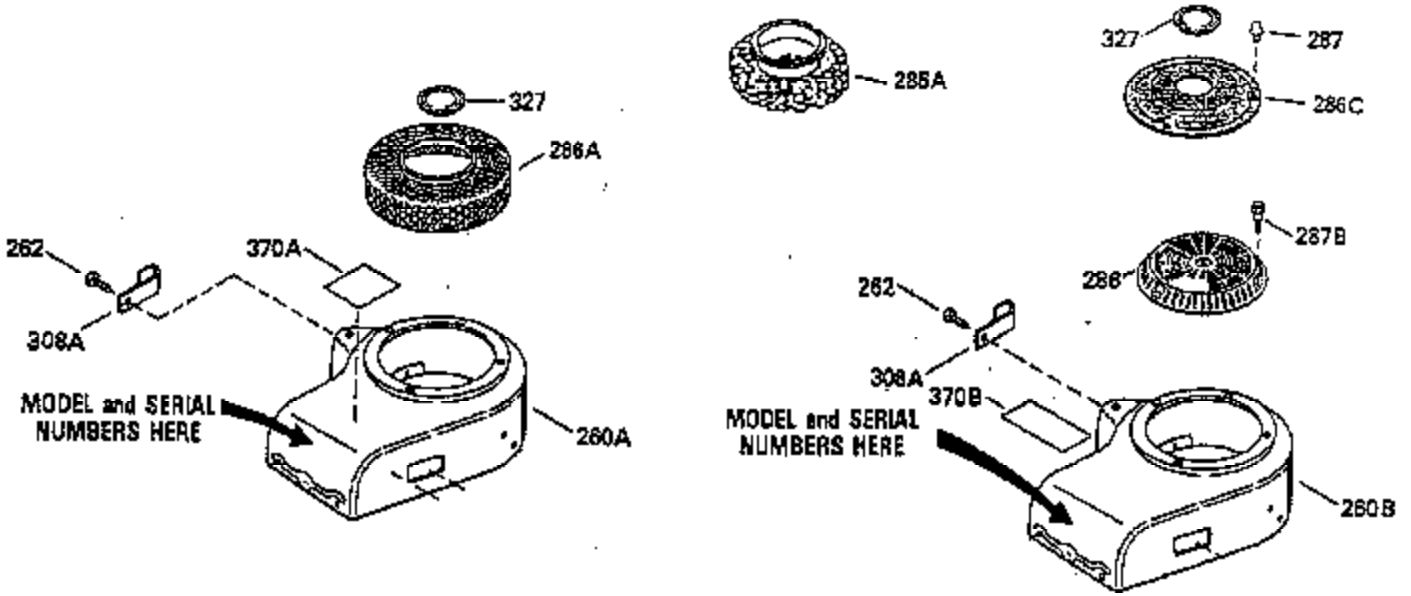

ILLUSTRATION SHOWS TYPICAL PARTS ONLY. ORDER BY PART NUMBER. PARTS NOT LISTED ARE SUPPLIED BY OEM. .

Ref #	Part Number	Qty	Description
245	35403		Air Cleaner Element (Incl. 234)
260A	35338A		Blower Housing (Incl. 281 & 282)
262	29747B		Screw, 5/16-24 x 21/32"
286C	35411		Starter Screen
287			Pop Rivet (Can be purchased locally)
290	30705		Fuel Line (16" or 40cm)
292	26460		Fuel Line Clamp
308A	35437		Fill Tube Clip
327	34113		Starter Plug
370B	34387		Instruction Decal
370A	34686		Name Decal
380	632413		Carburetor (Incl. 184) (Refer to Division 5, Section A, page A4-2 or Fiche 12, Grid F-1for breakdown)