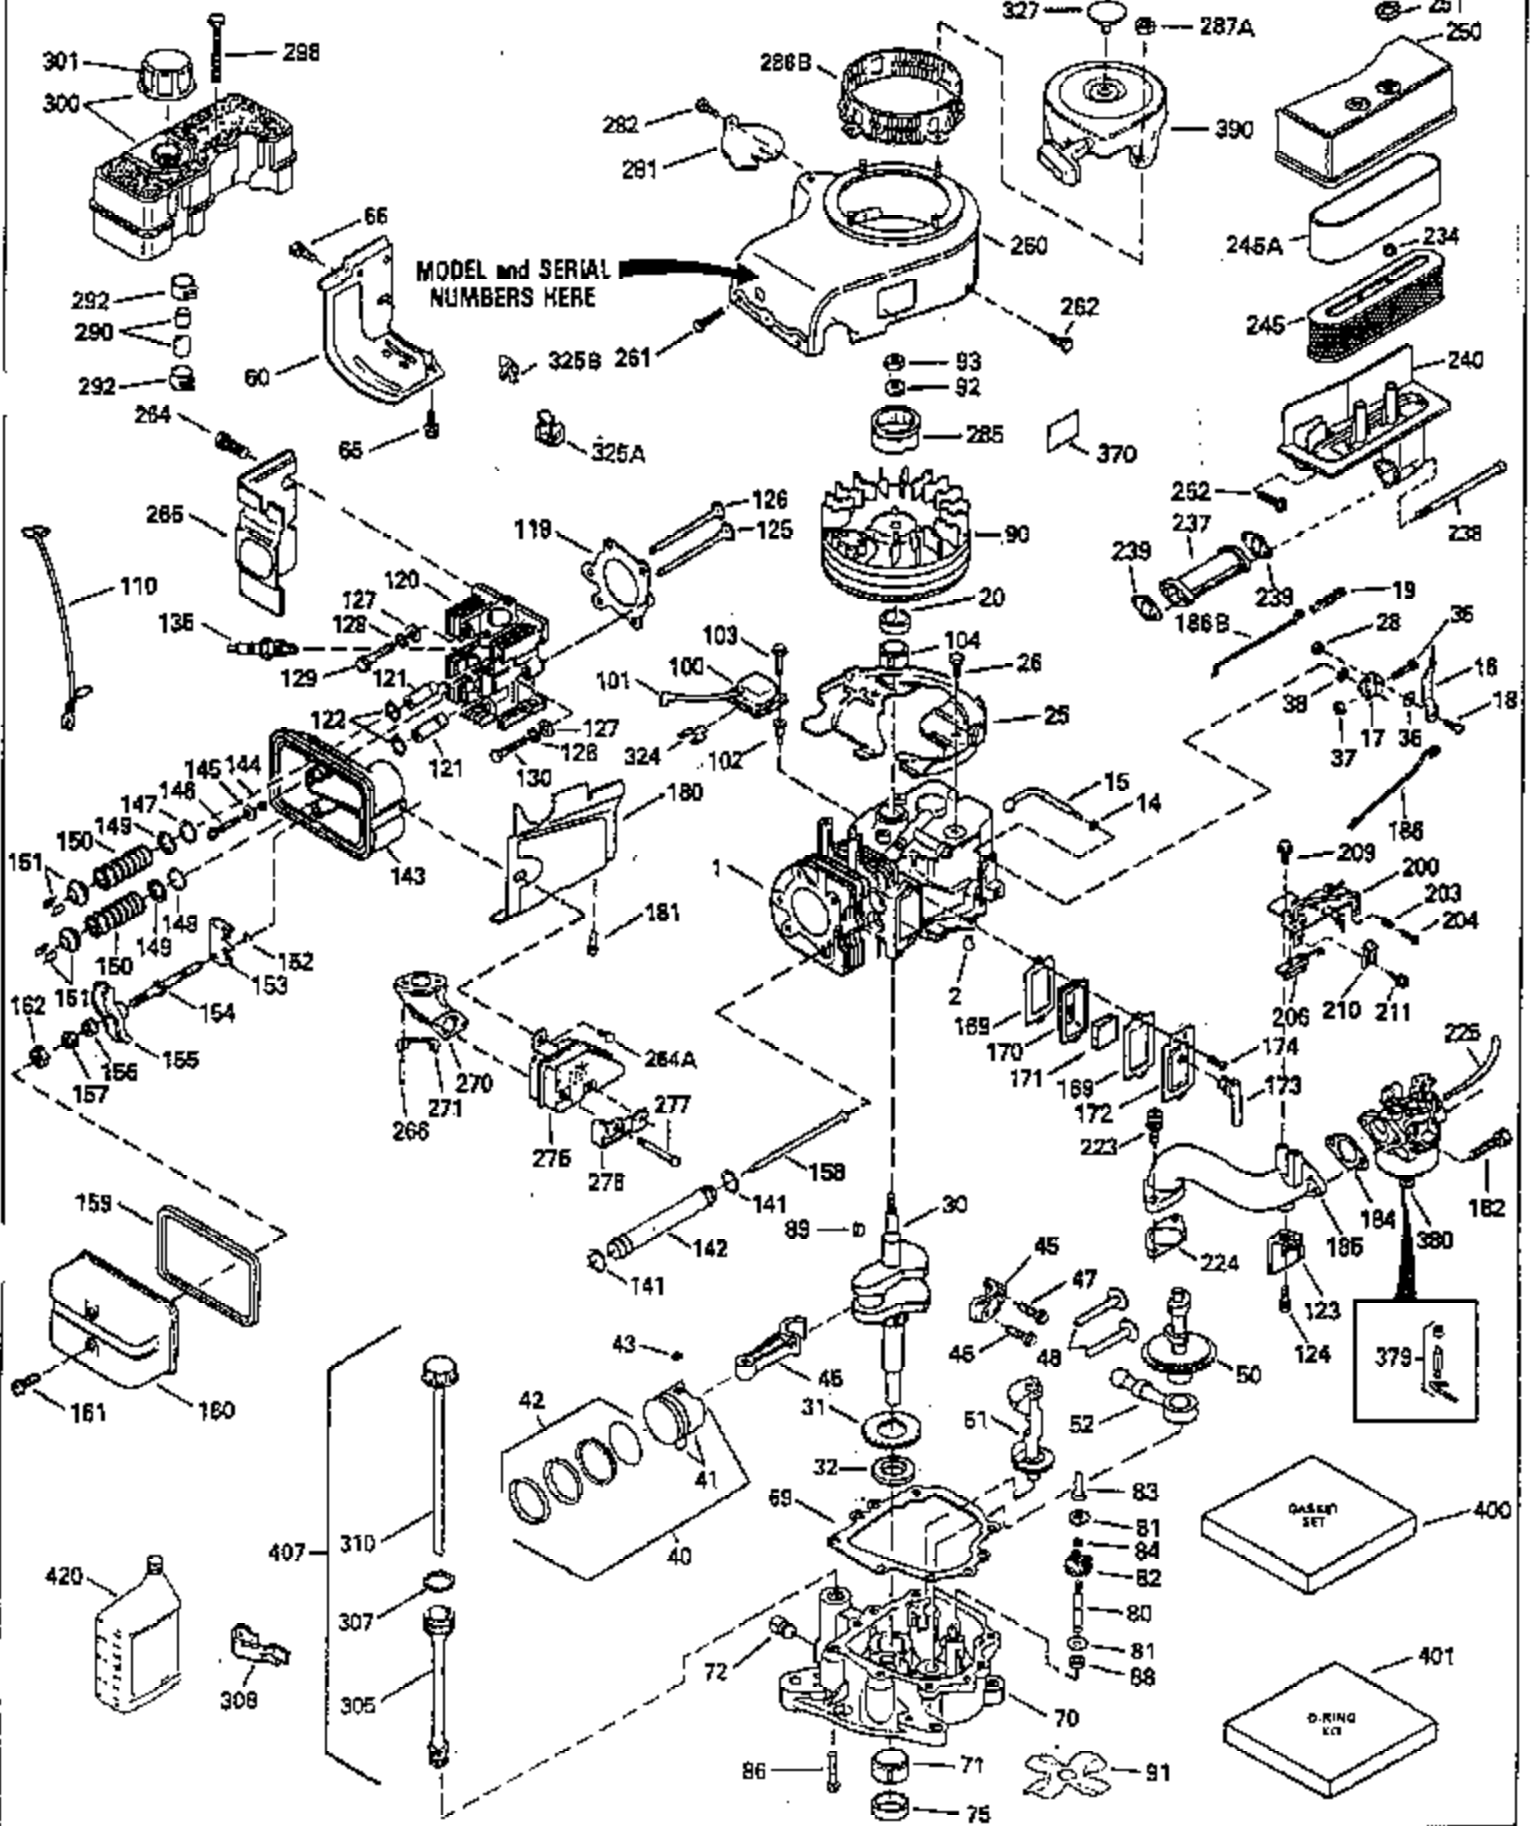

ILLUSTRATION SHOWS TYPICAL PARTS ONLY. ORDER BY PART NUMBER. PARTS NOT LISTED ARE SUPPLIED BY OEM.

Engine Parts List #1

Ref #	Part Number	Qty	Description
1	35399B		Cylinder (Incl. 2, 20 & 104) (3-5/16" Bore)
2	27652		Dowel Pin
14	28277		Washer
15	35324		Governor Rod
16	32651		Governor Lever
17	29916		Governor Lever Clamp
18	650548		Screw, 8-32 x 5/16"
19	35203		Extension Spring
20	35319		Oil Seal
25	35326		Blower Housing Baffle
26	650561		Screw, 1/4-20 x 5/8"
28	30322		Lock Nut, 8-32
30	35336B		Crankshaft (Counterbalance)
31	35327		Counterbalance Gear
32	35653		Shim Washer (.015") (Use as required)
35	29826		Screw, 10-32 x 3/4"
36	29918		Lock Washer
37	29216		Lock Nut, 10-32
38	29642		Retaining Ring
40	35339A		Piston, Pin & Ring Set (Std.) (3-5/16 ")
40	35340A		Piston, Pin & Ring Set (.010" OS)
40	35341A		Piston, Pin & Ring Set (.020" OS)
41	35329		Piston & Pin Assy. (Std.) (Incl. No. 43)
41	35430		Piston & Pin Assy. (.010" OS) (Incl. 43)
41	35431		Piston & Pin Assy. (.020" OS) (Incl. 43)
42	34866A		Ring Set (Std.)
42	34867A		Ring Set (.010" OS)
42	34868A		Ring Set (.020" OS)
43	31919		Piston Pin Retaining Ring
45	35330A		Connecting Rod Ass'y. (Incl. 46 & 47)
46	650908		Connecting Rod Bolt
47	650882		Connecting Rod Bolt
48	35313		Valve Lifter
50	35314		Camshaft (MCR)
51	35315A		Counterbalance Weight
52	31356		Oil Pump
60	35316A		Blower Housing Extension
65	650128		Screw, 10-24 x 1/2"
66	30063		Screw, Torx T-30 , 1/4-20 x 1/2"
69	35317		* Mounting Flange Gasket
70	35401A		Mounting Flange (Incl. 71, 72, 75 & 8 0)
71	35377		Crankshaft Bushing
72	31927		Oil Drain Plug
75	35319		Oil Seal
80	35320		Governor Shaft
81	35479		Washer, Flat
82	35321		Governor Gear Ass'y. (Incl. 81)
83	35322		Governor Spool
84	29193		Retaining Ring
86	650833		Screw, 1/4-20 x 1-3/16"
88	31707A		Spacer (Incl. 81)
89	32589		Flywheel Key
90	611093		Flywheel (3 amp w/ring gear)
92	650880		Lock Washer
93	650881		Flywheel Nut
100	35135		Solid State Ignition
101	610118		Spark Plug Cover
102	650872		Solid State Mounting Stud