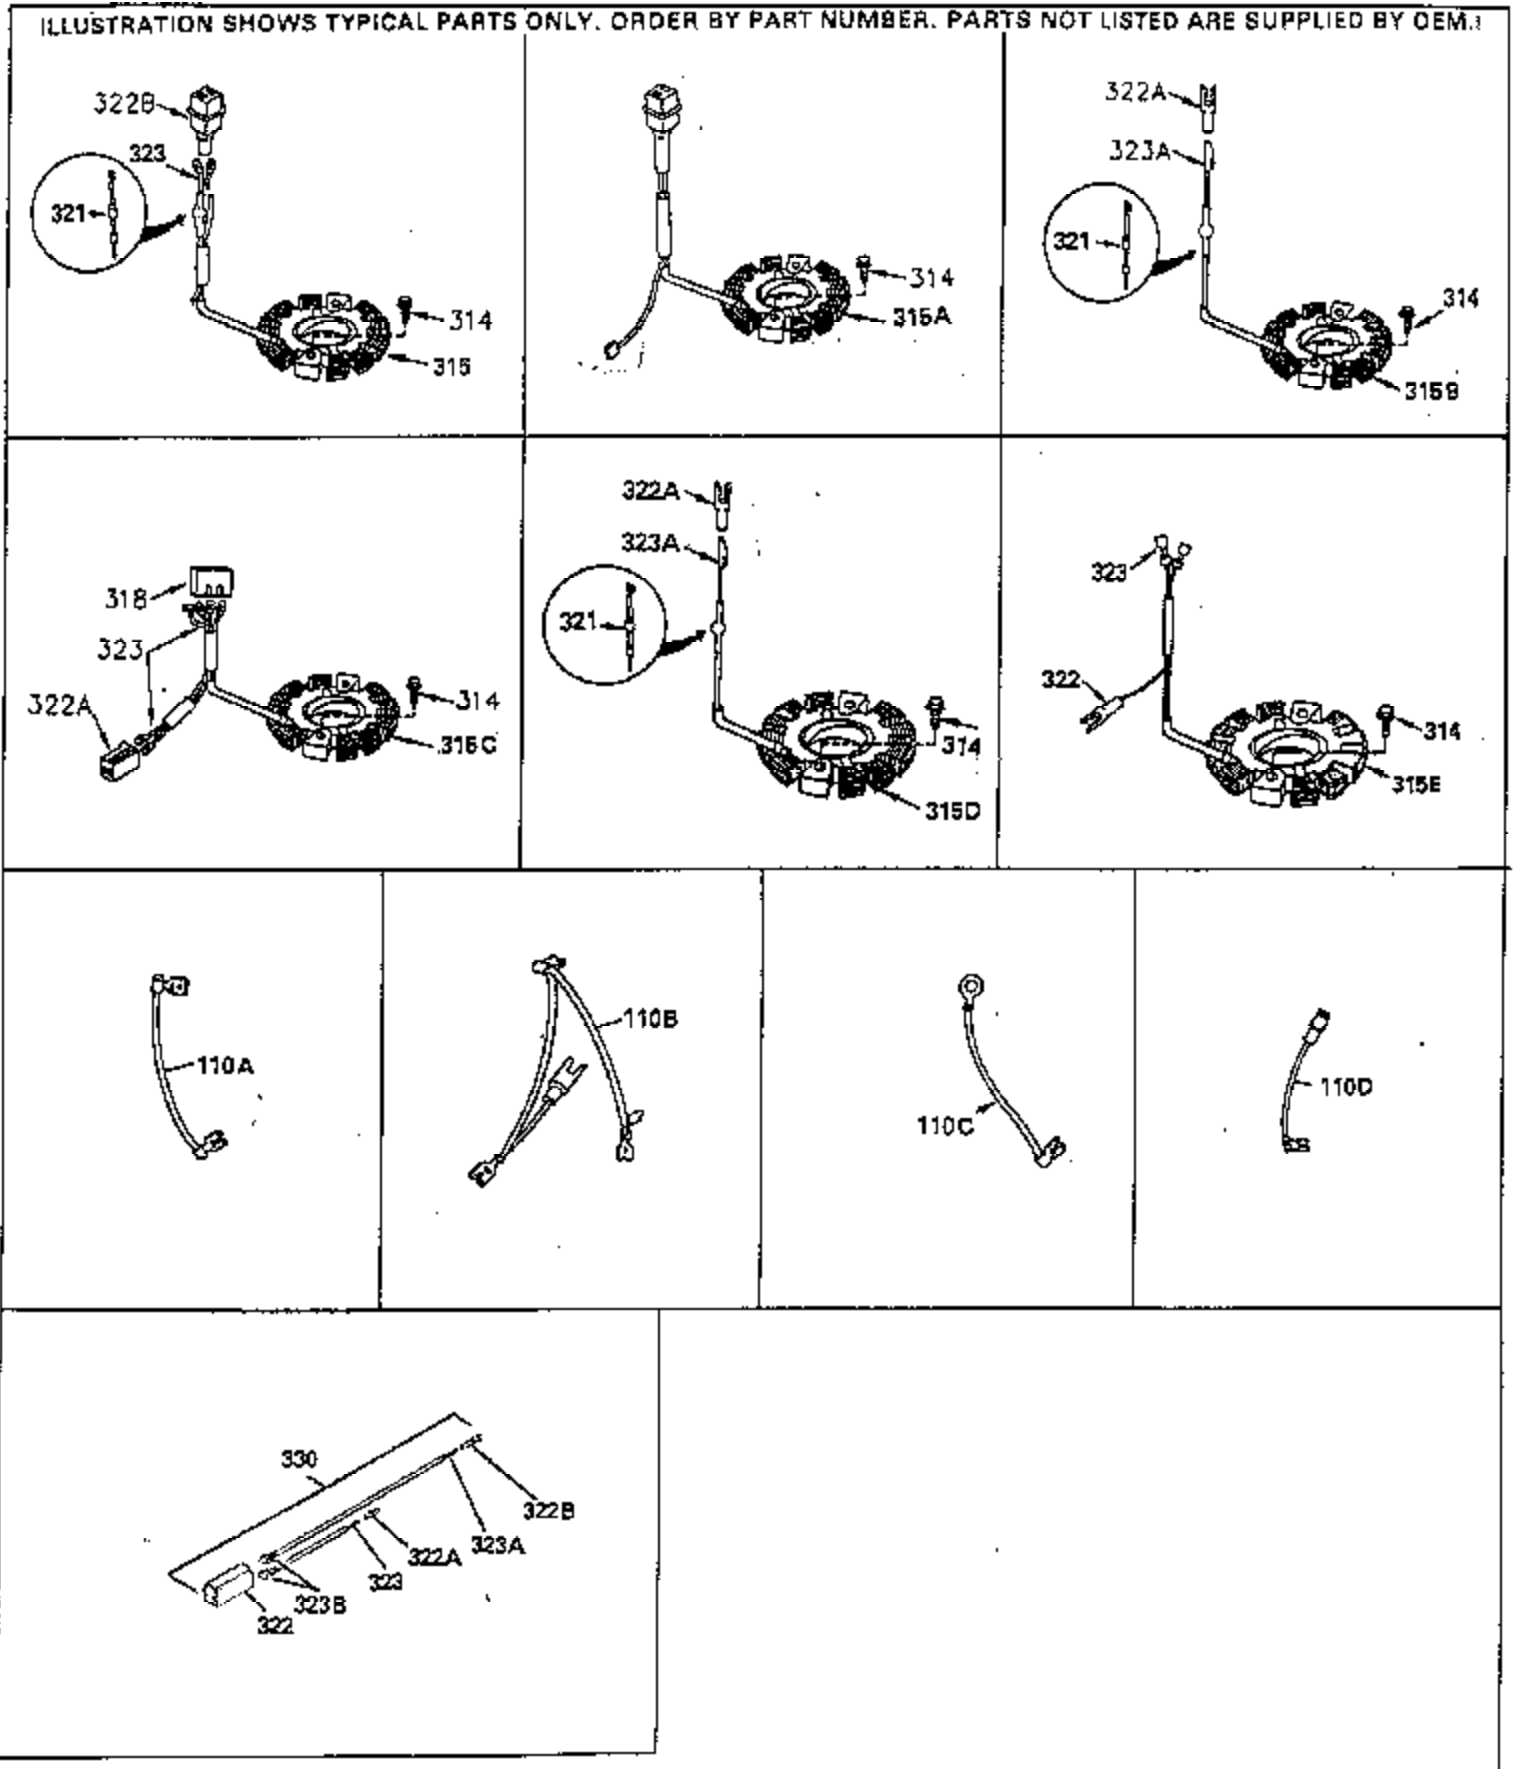

ILLUSTRATION SHOWS TYPICAL PARTS ONLY. ORDER BY PART NUMBER. PARTS NOT LISTED ARE SUPPLIED BY OEM.

Ref #	Part Number	Qty	Description
314	650873		Screw, 1/4-20 x 3/4"
315A	611113		Alt.Coil (3 Amp DC)(Incl.321,322 & 32 3)
321	611161		Diode
322	610921		Connector Body
323	610922		Terminal