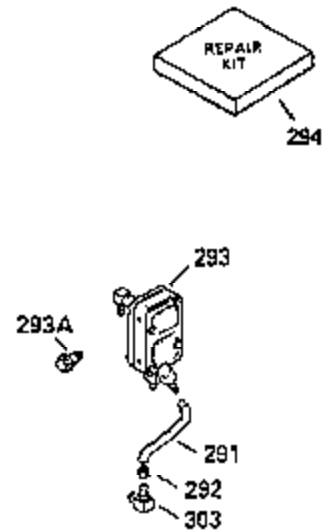

ILLUSTRATION SHOWS TYPICAL PARTS ONLY. ORDER BY PART NUMBER. PARTS NOT LISTED ARE SUPPLIED BY OEM. .

Ref #	Part Number	Qty	Description
245	35403		Air Cleaner Element (Incl. 234)
260A	35338A		Blower Housing (Incl. 281 & 282)
262	29747B		Screw, 5/16-24 x 21/32"
290	30705		Fuel Line (16" or 40cm)
292	26460		Fuel Line Clamp
296	34279B		Fuel Filter (Incl. 2 each of 292 & 29 2A)
308A	35437		Fill Tube Clip
327	35392		Starter Plug
370A	34686		Name Decal
380	632413		Carburetor (Incl. 184) (Refer to Division 5, Section A, page A4-2 or Fiche 12, Grid F-1for breakdown)