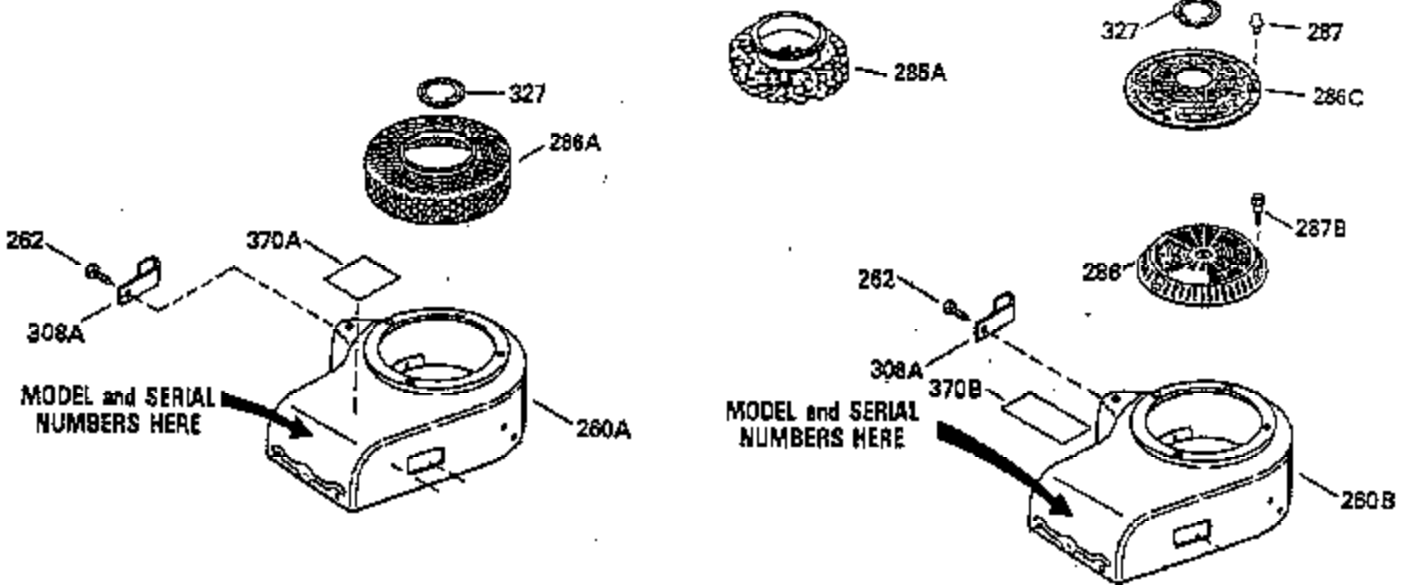

ILLUSTRATION SHOWS TYPICAL PARTS ONLY. ORDER BY PART NUMBER. PARTS NOT LISTED ARE SUPPLIED BY OEM. .

Ref #	Part Number	Qty	Description
245	35403		Air Cleaner Element (Incl. 234)
260A	35338A		Blower Housing (Incl. 281 & 282)
262	29747B		Screw, 5/16-24 x 21/32"
286A	35194		Starter Screen
290	30705		Fuel Line (16" or 40cm)
292	26460		Fuel Line Clamp
296	34279B		Fuel Filter (Incl. 2 each of 292 & 29 2A)
308A	35437		Fill Tube Clip
370A	34686		Name Decal
380	632413		Carburetor (Incl. 184) (Refer to Division 5, Section A, page A4-2 or Fiche 12, Grid F-1for breakdown)