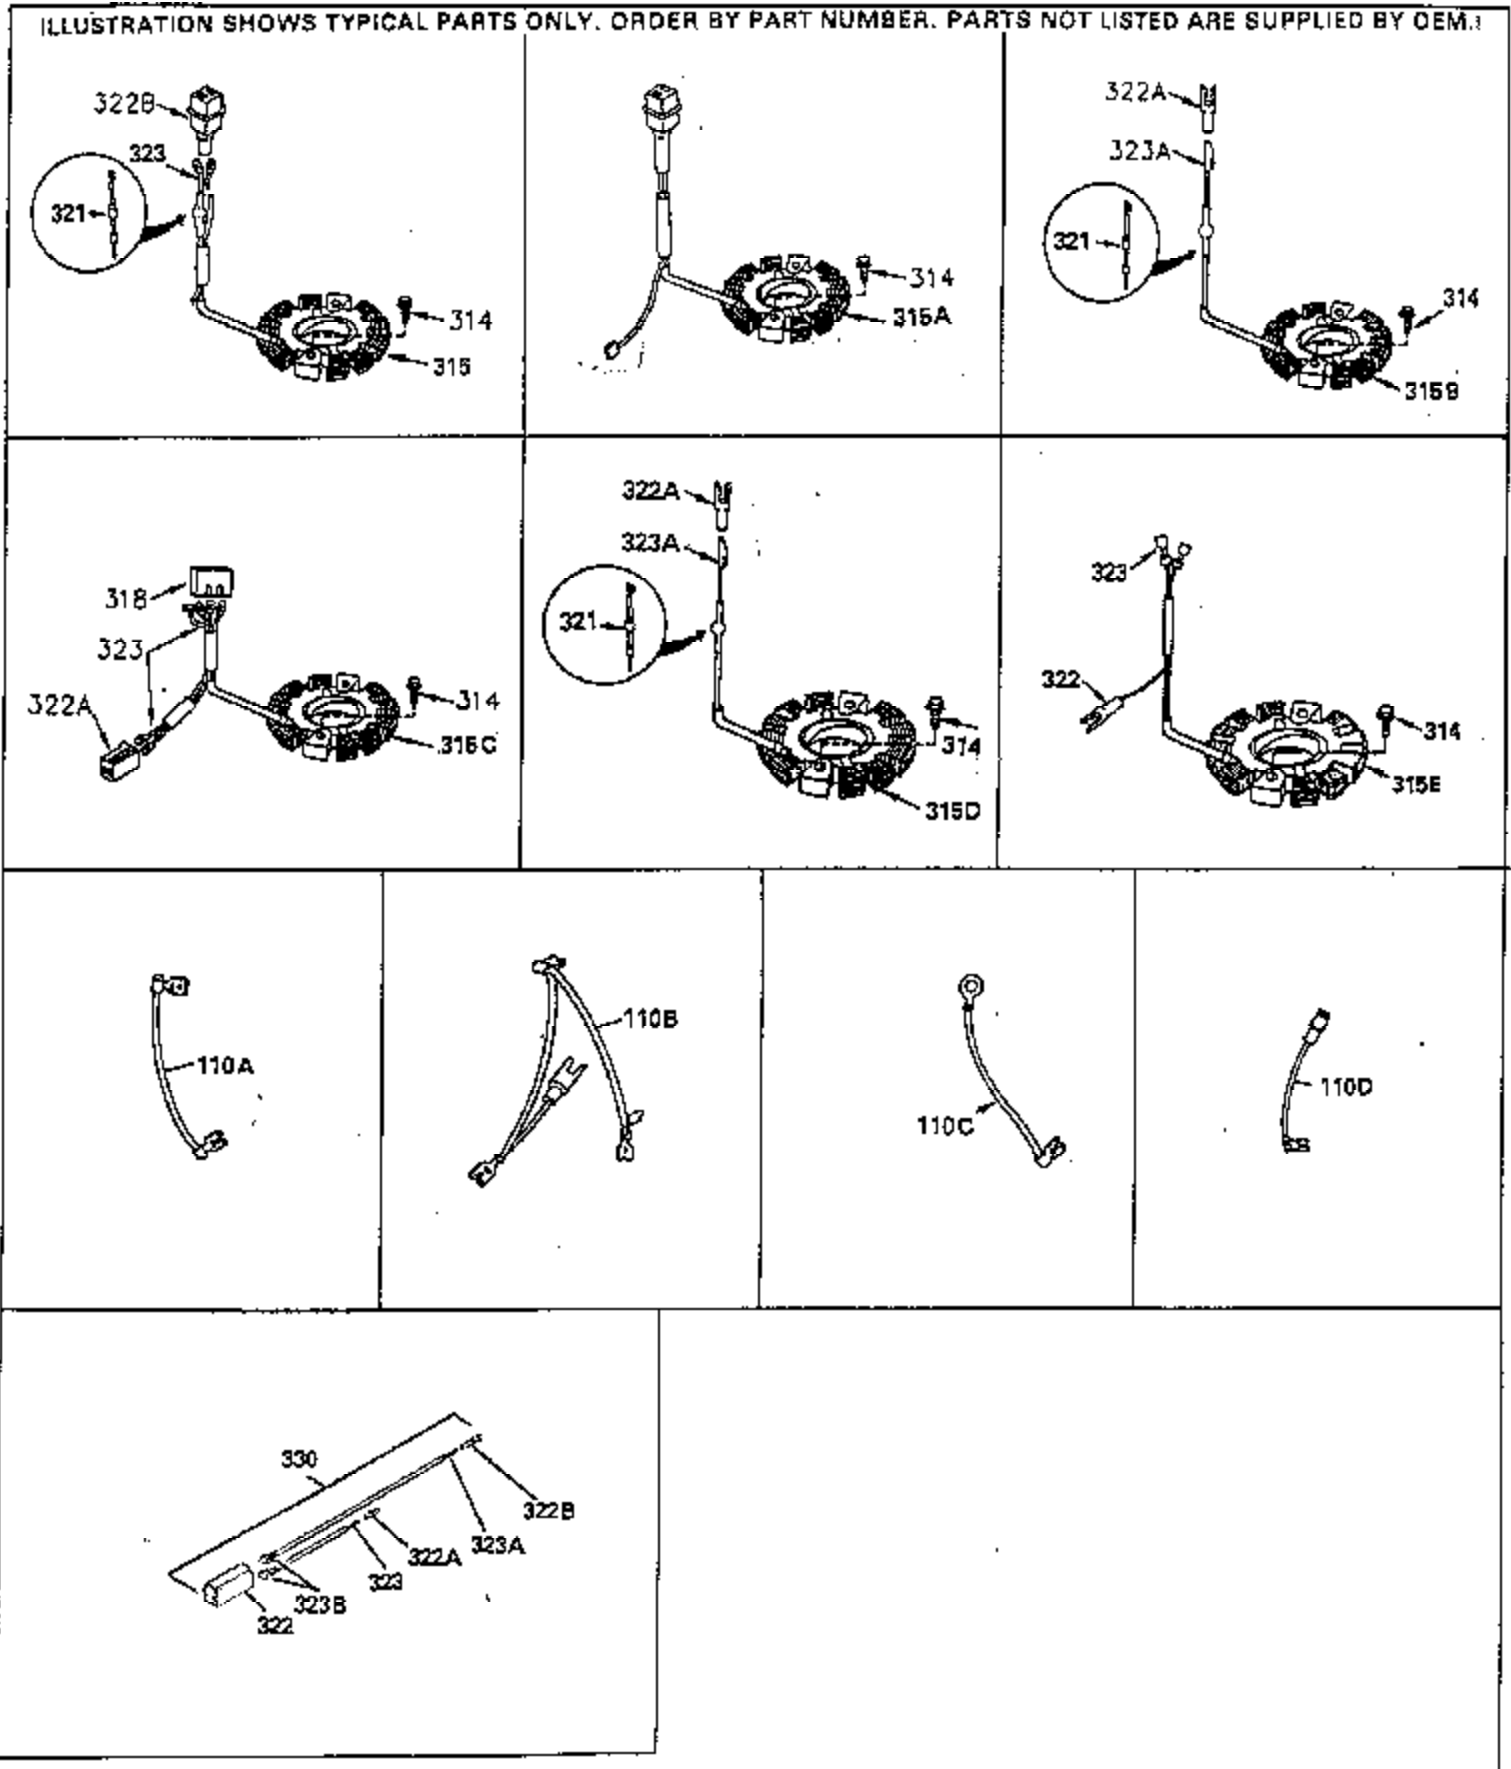

ILLUSTRATION SHOWS TYPICAL PARTS ONLY. ORDER BY PART NUMBER. PARTS NOT LISTED ARE SUPPLIED BY OEM.

Ref #	Part Number	Qty	Description
110A	35183		Ground Wire
314	650873		Screw, 1/4-20 x 3/4"
315	611104		Alt.Coil (3/5 Split) (Incl.321,322 & 323)
321	611161		Diode
322	611142		Connector Body
323	611118		Terminal