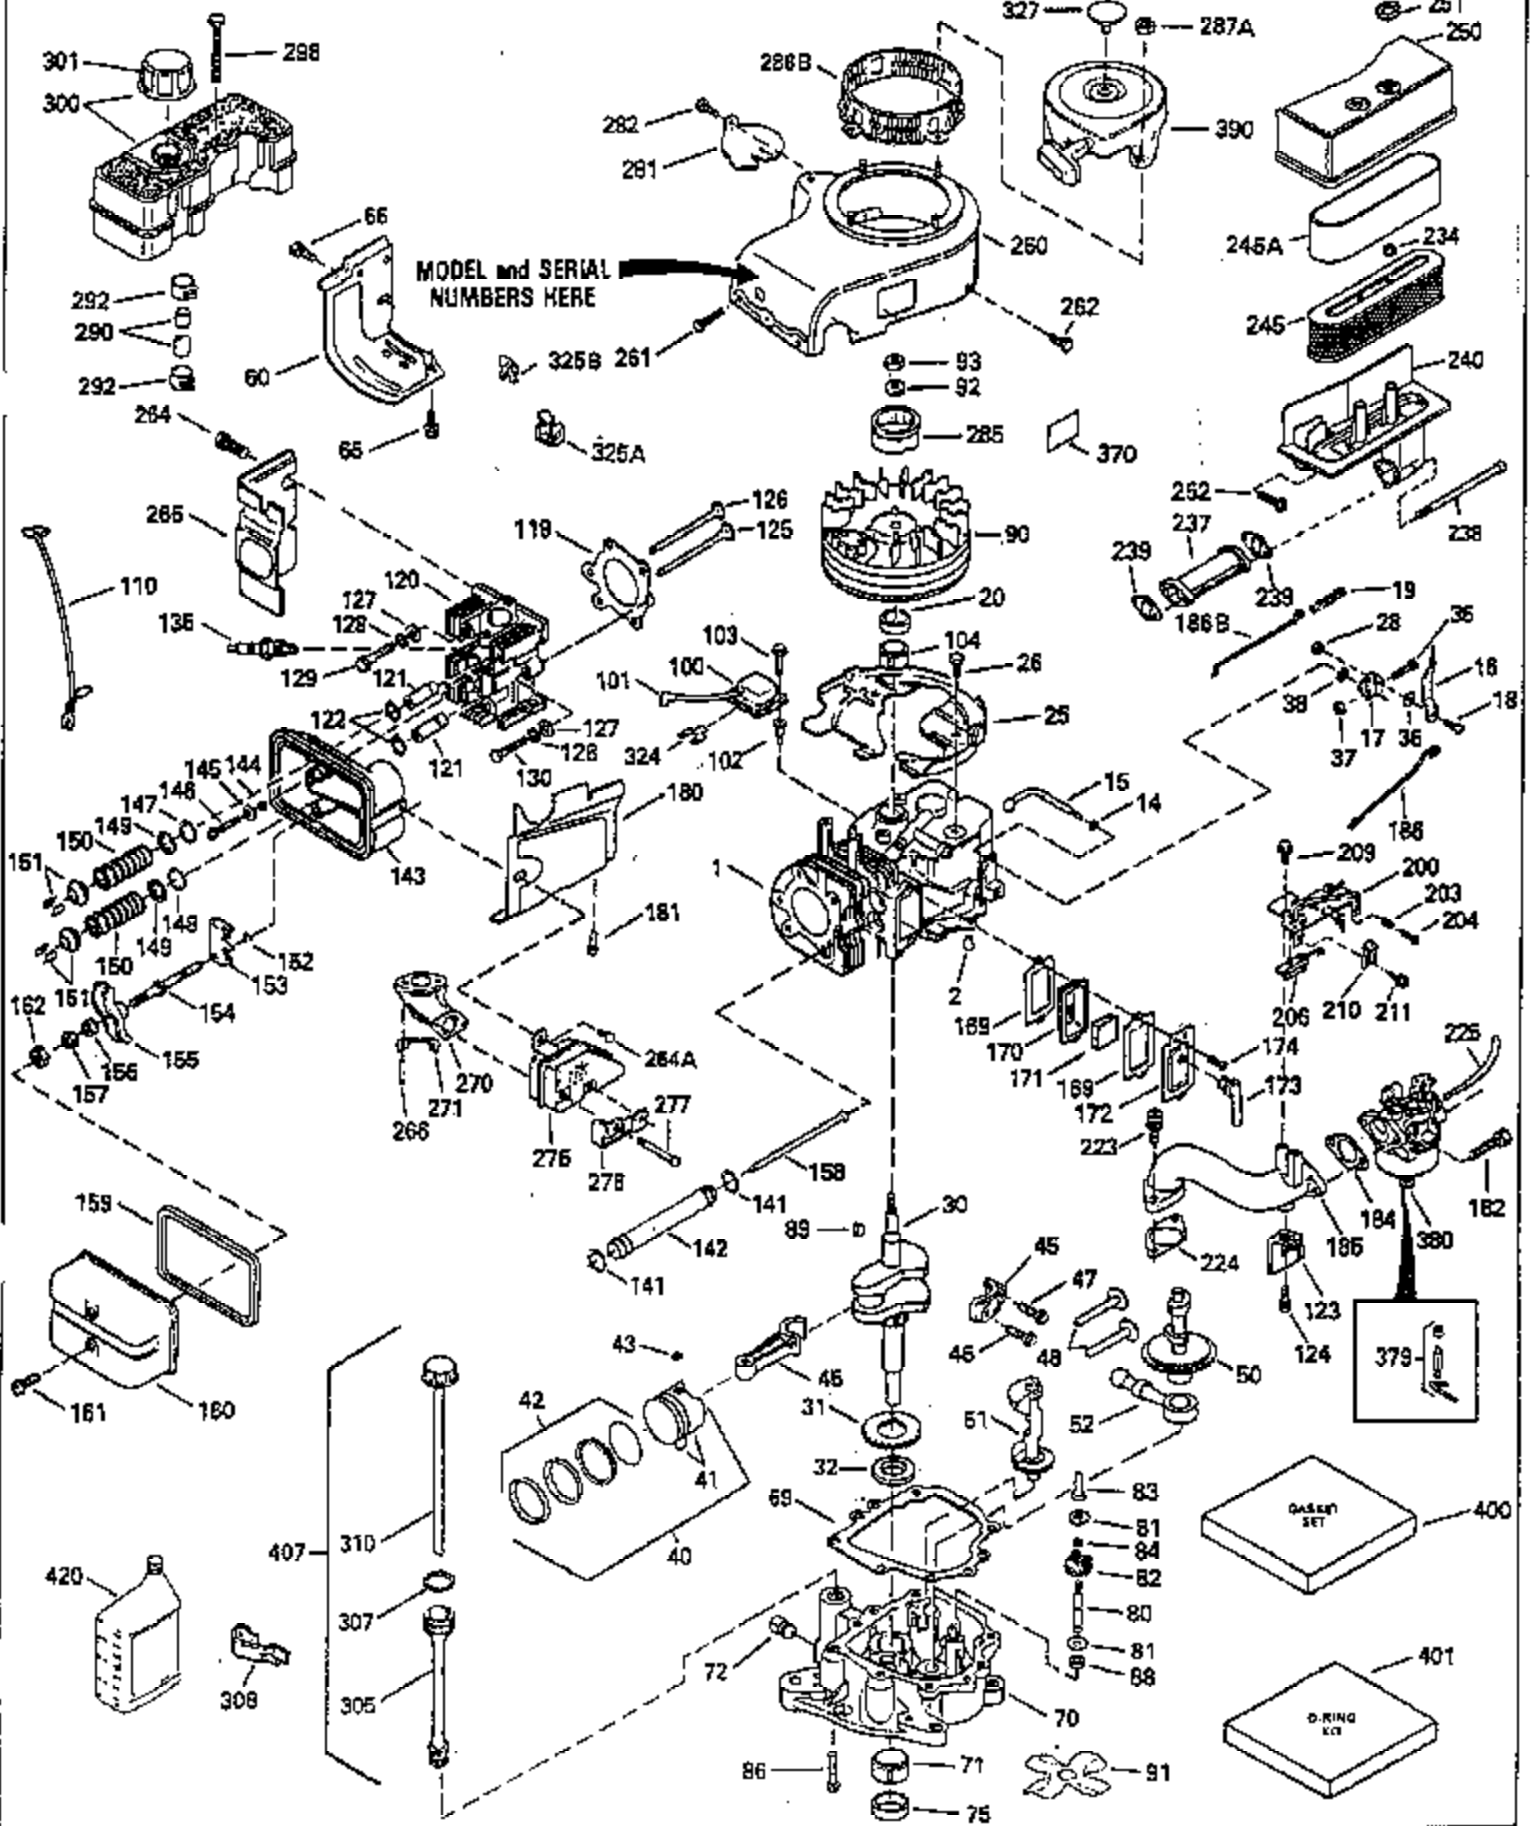

ILLUSTRATION SHOWS TYPICAL PARTS ONLY. ORDER BY PART NUMBER. PARTS NOT LISTED ARE SUPPLIED BY OEM.

Engine Parts List #1

Ref #	Part Number	Qty	Description
1	35399B		Cylinder (Incl. 2, 20 & 104) (3-5/16" Bore)
2	27652		Dowel Pin
14	28277		Washer
15	35324		Governor Rod
16	32651		Governor Lever
17	29916		Governor Lever Clamp
18	650548		Screw, 8-32 x 5/16"
19	35203		Extension Spring
20	35319		Oil Seal
25	35326		Blower Housing Baffle
26	650561		Screw, 1/4-20 x 5/8"
28	30322		Lock Nut, 8-32
30	35336B		Crankshaft (Counterbalance)
31	35327		Counterbalance Gear
32	35653		Shim Washer (.015") (Use as required)
35	29826		Screw, 10-32 x 3/4"
36	29918		Lock Washer
37	29216		Lock Nut, 10-32
38	29642		Retaining Ring
40	35339A		Piston, Pin & Ring Set (Std.) (3-5/16 ")
40	35340A		Piston, Pin & Ring Set (.010" OS)
40	35341A		Piston, Pin & Ring Set (.020" OS)
41	35329		Piston & Pin Assy. (Std.) (Incl. No. 43)
41	35430		Piston & Pin Assy. (.010" OS) (Incl. 43)
41	35431		Piston & Pin Assy. (.020" OS) (Incl. 43)
42	34866A		Ring Set (Std.)
42	34867A		Ring Set (.010" OS)
42	34868A		Ring Set (.020" OS)
43	31919		Piston Pin Retaining Ring
45	35330A		Connecting Rod Ass'y. (Incl. 46 & 47)
46	650908		Connecting Rod Bolt
47	650882		Connecting Rod Bolt
48	35313		Valve Lifter
50	35314		Camshaft (MCR)
51	35315A		Counterbalance Weight
52	31356		Oil Pump
60	35316A		Blower Housing Extension
65	650128		Screw, 10-24 x 1/2"
66	30063		Screw, Torx T-30 , 1/4-20 x 1/2"
69	35317		* Mounting Flange Gasket
70	35401A		Mounting Flange (Incl. 71, 72, 75 & 8 0)
71	35377		Crankshaft Bushing
72	31927		Oil Drain Plug
75	35319		Oil Seal
80	35320		Governor Shaft
81	35479		Washer, Flat
82	35321		Governor Gear Ass'y. (Incl. 81)
83	35322		Governor Spool
84	29193		Retaining Ring
86	650833		Screw, 1/4-20 x 1-3/16"
88	31707A		Spacer (Incl. 81)
89	32589		Flywheel Key
90	611094		Flywheel (7 amp w/ring gear)
92	650880		Lock Washer
93	650881		Flywheel Nut
100	35135		Solid State Ignition
101	610118		Spark Plug Cover
102	650872		Solid State Mounting Stud