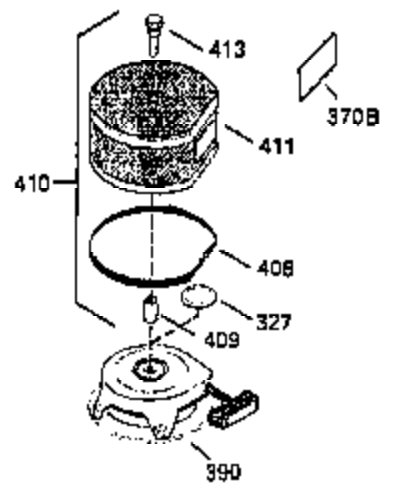

ILLUSTRATION SHOWS TYPICAL PARTS ONLY. ORDER BY PART NUMBER. PARTS NOT LISTED ARE SUPPLIED BY OEM.

OPTIONAL ELECTRIC STARTER MOTOR

OPTIONAL SPARK ARRESTOR

OPTIONAL DEBRIS SCREEN

Ref #	Part Number	Qty	Description
16	32651		Governor Lever
17	29916		Governor Lever Clamp
18	650548		Screw, 8-32 x 5/16"
19	35203		Extension Spring
28	30322		Lock Nut, 8-32
35	29826		Screw, 10-32 x 3/4"
36	29918		Lock Washer
37	29216		Lock Nut, 10-32
38	29642		Retaining Ring
60	35316A		Blower Housing Extension
62	650760		Screw, 8-32 x 3/8"
63	28545		Grommet
65	650128		Screw, 10-24 x 1/2"
66	30063		Screw, Torx T-30 , 1/4-20 x 1/2"
68	33356		Ground Terminal
172	28425		Valve Cover
173	35350		Breather Tube
174	650128		Screw, 10-24 x 1/2"
182	650517		Screw, 1/4-20 x 27/32"
186	35302		Governor Link
209A	30200		Screw, 10-24 x 9/16"
210	27793		Conduit Clip
211	28942		Screw, 10-32 x 3/8"
266	650876		Screw, 5/16-18 x 1-1/4"
270	35292		Exhaust Manifold
271	35293		Locking Plate (Manifold)
276	35348		Locking Plate
277	650877		Screw, 5/16-18 x 4-1/2"
284A	650760		Screw, 8-32 x 3/8"
284	35428		Muffler Deflector
361	30063		Screw, Torx T-30, 1/4-20 x 1/2"
363	34148		Spring
380	632413		Carburetor (Incl. 184) (Refer to Division 5, Section A, page A4-2 or Fiche 12, Grid F-1for breakdown)
390	590479		Rewind Starter (Refer to Division 5, Section C, page 30 or Fiche 12, Grid G-9 for breakdown)
395	33605		Electric Starter Motor (12 Volt) (Refer to Division 5, Section D, page 20 or Fiche 12, Grid G-13 for breakdown)
396	33329D		Electric Starter Motor (120 Volt)(opt ional) Engine requires a ring gear flywheel (611091 minimum) and the cylinder must have drilled and tapped startermounting bosses to add the electric starter.
414	35352		Spark Arrestor Screen (Incl.416)(Opti onal)
416	650760		Screw, 8-32 x 3/8" (Optional)