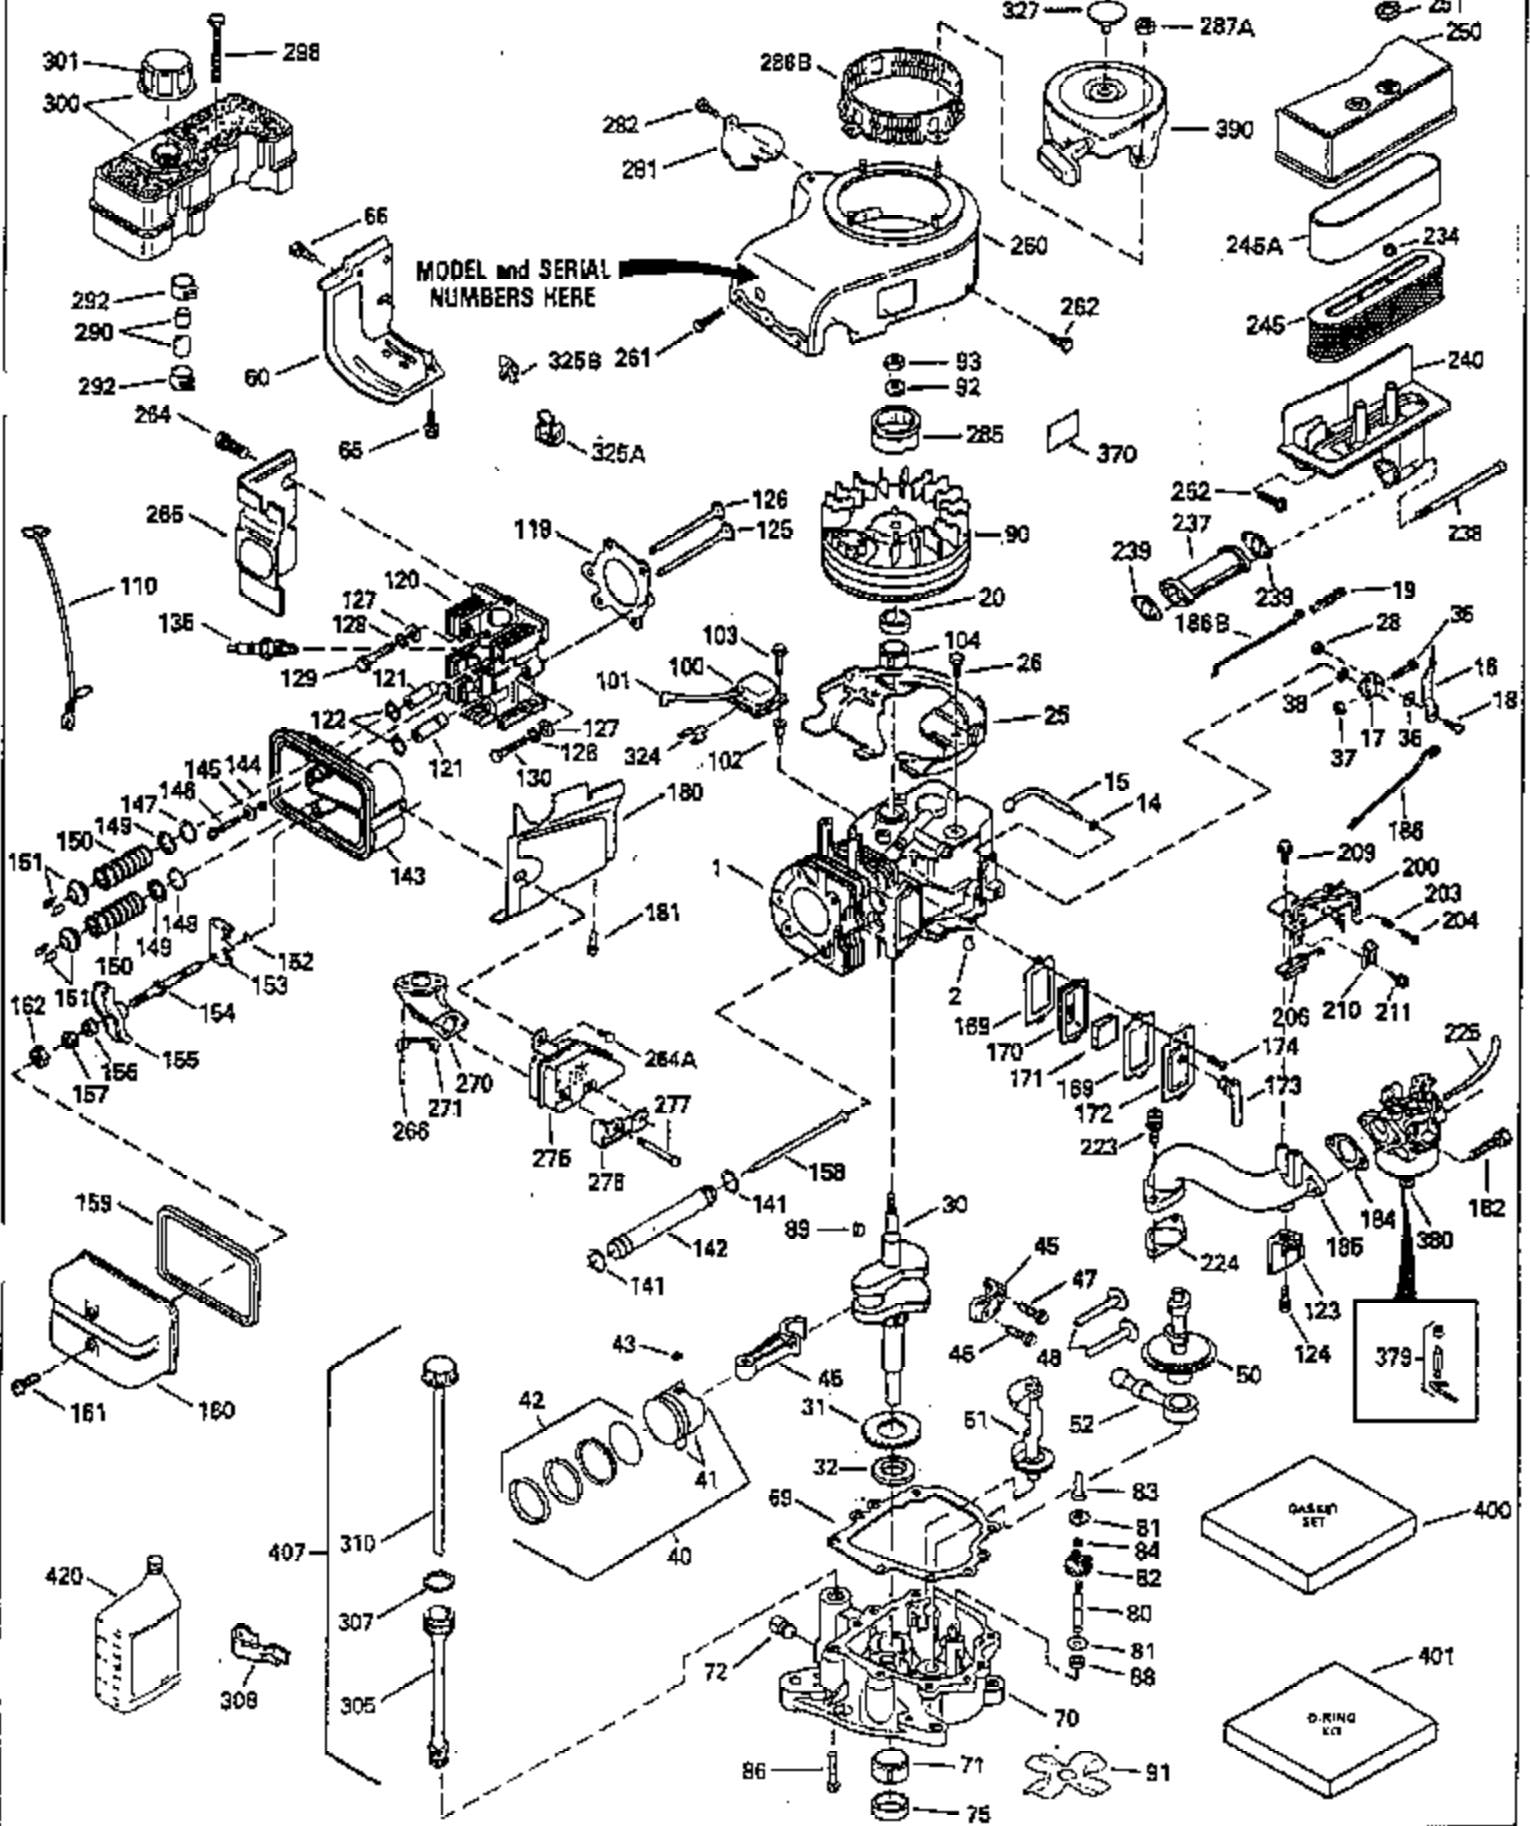

ILLUSTRATION SHOWS TYPICAL PARTS ONLY. ORDER BY PART NUMBER. PARTS NOT LISTED ARE SUPPLIED BY OEM.

Ref #	Part Number	Qty	Description
1	35323A		Cylinder (Incl. 2 & 20) (3-5/16" Bore)
2	27652		Dowel Pin
14	28277		Washer
15	35324		Governor Rod
16	35520		Governor Lever
17	29916		Governor Lever Clamp
18	650548		Screw, 8-32 x 5/16"
19	35203		Extension Spring
20	35319		Oil Seal
25	35326		Blower Housing Baffle
26	650561		Screw, 1/4-20 x 5/8"
28	30322		Lock Nut, 8-32
30	35336B		Crankshaft (Counterbalance)
31	35327		Counterbalance Gear
32	35653		Shim Washer (.015") (Use as required)
35	29826		Screw, 10-32 x 3/4"
36	29918		Lock Washer
37	29216		Lock Nut, 10-32
38	29642		Retaining Ring
40	35776		Piston, Pin & Ring Set (Std.)
40	35777		Piston, Pin & Ring Set (.010" OS)
40	35778		Piston, Pin & Ring Set (.020" OS)
41	35773		Piston & Pin Ass'y. (Std.) (Incl. 43)
41	35774		Piston & Pin Ass'y. (.010" OS) (Incl. 43)
41	35775		Piston & Pin Ass'y. (.020" OS) (Incl. 43)
42	35779		Ring Set (Std.)
42	35780		Ring Set (.010" O.S.)
42	35781		Ring Set (.020" O.S.)
43	35772		Piston Pin Retaining Ring
45	35330A		Connecting Rod Ass'y. (Incl. 46 & 47)
46	650908		Connecting Rod Bolt
47	650882		Connecting Rod Bolt
48	35313		Valve Lifter
50	35314		Camshaft (MCR)
51	35315A		Counterbalance Weight
52	31356		Oil Pump
60	35316A		Blower Housing Extension
65	650128		Screw, 10-24 x 1/2"
66	30063		Screw, Torx T-30 , 1/4-20 x 1/2"
69	35317		* Mounting Flange Gasket
70	35711A		Mounting Flange (Incl. 72, 75 & 80)
72	31927		Oil Drain Plug
75	35319		Oil Seal
80	35712		Governor Shaft
81	35479		Washer, Flat
82	35321		Governor Gear Ass'y. (Incl. 81)
83	35322		Governor Spool
84	29193		Retaining Ring
86	650833		Screw, 1/4-20 x 1-3/16"
88	31707A		Spacer (Incl. 81)
89	32589		Flywheel Key
90	611094		Flywheel (7 amp w/ring gear)
92	650880		Lock Washer
93	650881		Flywheel Nut
100	35135		Solid State Ignition
101	610118		Spark Plug Cover
102	650872		Solid State Mounting Stud
103	650814		Screw, Torx T-15, 10-24 x 1"