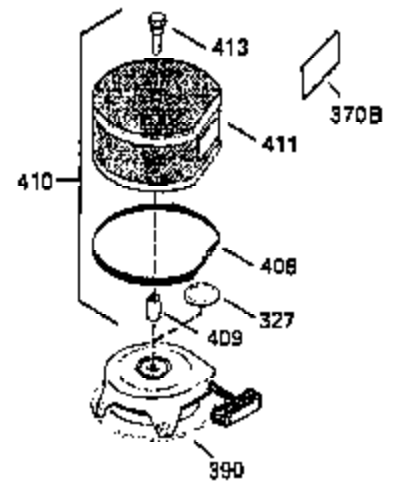

ILLUSTRATION SHOWS TYPICAL PARTS ONLY. ORDER BY PART NUMBER. PARTS NOT LISTED ARE SUPPLIED BY OEM.

OPTIONAL ELECTRIC STARTER MOTOR

OPTIONAL SPARK ARRESTOR

OPTIONAL DEBRIS SCREEN

Ref #	Part Number	Qty	Description
16	35520		Governor Lever
17	29916		Governor Lever Clamp
18	650548		Screw, 8-32 x 5/16"
19	35203		Extension Spring
28	30322		Lock Nut, 8-32
35	29826		Screw, 10-32 x 3/4"
36	29918		Lock Washer
37	29216		Lock Nut, 10-32
38	29642		Retaining Ring
60	35316A		Blower Housing Extension
62	650760		Screw, 8-32 x 3/8"
63	28545		Grommet
65	650128		Screw, 10-24 x 1/2"
66	30063		Screw, Torx T-30 , 1/4-20 x 1/2"
68	33356		Ground Terminal
172	28425		Valve Cover
173	35350		Breather Tube
174	650128		Screw, 10-24 x 1/2"
182	650517		Screw, 1/4-20 x 27/32"
186	35522		Governor Link
209A	30200		Screw, 10-24 x 9/16"
210	27793		Conduit Clip
211	28942		Screw, 10-32 x 3/8"
266	650876		Screw, 5/16-18 x 1-1/4"
270	35292		Exhaust Manifold
271	35293		Locking Plate (Manifold)
276	35348		Locking Plate
277	650877		Screw, 5/16-18 x 4-1/2"
284A	650760		Screw, 8-32 x 3/8"
284	35428		Muffler Deflector
327	35392		Starter Plug
361	30063		Screw, Torx T-30, 1/4-20 x 1/2"
363	34148		Spring
380	632498		Carburetor (Incl. 184) (Refer to Division 5, Section A, page A4-2 or Fiche 12, Grid F-1for breakdown)
395	33605		Electric Starter Motor (12 Volt) (Refer to Division 5, Section D, page 20 or Fiche 12, Grid G-13 for breakdown)
396	33329D		Electric Starter Motor (120 Volt)(opt ional) Engine requires a ring gear flywheel (611091 minimum) and the cylinder must have drilled and tapped startermounting bosses to add the electric starter.
414	35352		Spark Arrestor Screen (Incl.416)(Opti onal)
416	650760		Screw, 8-32 x 3/8" (Optional)