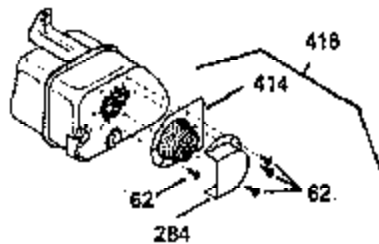

ILLUSTRATION SHOWS TYPICAL PARTS ONLY. ORDER BY PART NUMBER. PARTS NOT LISTED ARE SUPPLIED BY OEM. .

Ref #	Part Number	Qty	Description
64	30063		Screw, Torx T-30, 1/4-20 x 1/2"
239A	35408		Air Cleaner Gasket
243	650885		Screw, 1/4-20 x 1/2"
245	35403		Air Cleaner Filter (Incl. 234)
262	29747B		Screw, Torx T-40, 5/16-24 x 21/32"
262	26460		Fuel Line Clamp
286	35194		Starter Screen
287	29752		Nut & Lock Washer, 1/4-28
290	30705		Fuel Line
304	650549		Screw, 5-40 x 7/16"
325	34246		Wire Clip
370A	34686		Name Decal
380	632413		Carburetor (Incl. 184)

ILLUSTRATION SHOWS TYPICAL PARTS ONLY. ORDER BY PART NUMBER. PARTS NOT LISTED ARE SUPPLIED BY OEM.

OPTIONAL ELECTRIC STARTER MOTOR

OPTIONAL SPARK ARRESTOR

OPTIONAL DEBRIS SCREEN

Ref #	Part Number	Qty	Description
16	32651		Gobemor Lever
17	29916		Governor Lever Clamp
18	650548		Screw, 8-32 x 5/16"
19	35203		Control Spring
28	30322		Lock Nut, 8-32
35	29826		Screw, 10-32 x 3/4"
36	29918		Lock Washer
37	29216		Lock Nut, 10-32
38	29642		Retaining Ring
60	35316		Blower Housing Extension
62	650760		Screw, 8-32 x 3/8"
63	28545		Grommet
64	30063		Screw, Torx T-30, 1/4-20 x 1/2"
65	650128		Screw, 10-24 x 1/2"
66	30063		Screw, Torx T-30, 1/4-20 x 1/2"
68	33356		Ground Terminal
172	28425		Valve Cover
173	35350		Breather Tube
174	650128		Screw, 10-24 x 1/2"
182	650517		Screw, 1/4-20 x 27/32"
186A	35346		Choke Link
186	35302		Governor Link
210	27793		Conduit Clip
211	28942		Screw, 10-32 x 3/8"
239A	35408		Air Cleaner Gasket
243	650885		Screw, 1/4-20 x 1/2"
266	650876		Screw, 5/16-18 x 1-1/4"
270	35292		Exhaust Manifold
271	35293		Locking Plate
276	35348		Locking Plate
277	650877		Screw, 5/16-18 x 4-1/2"
284	35428		Muffler Deflector
284A	650760		Screw, 8-32 x 3/8"
304	650549		Screw, 5-40 x 7/16"
325	34246		Wire Clip
363	34148		Spring
380	632413		Carburetor (Incl. 184)
390	590479		Rewind Starter