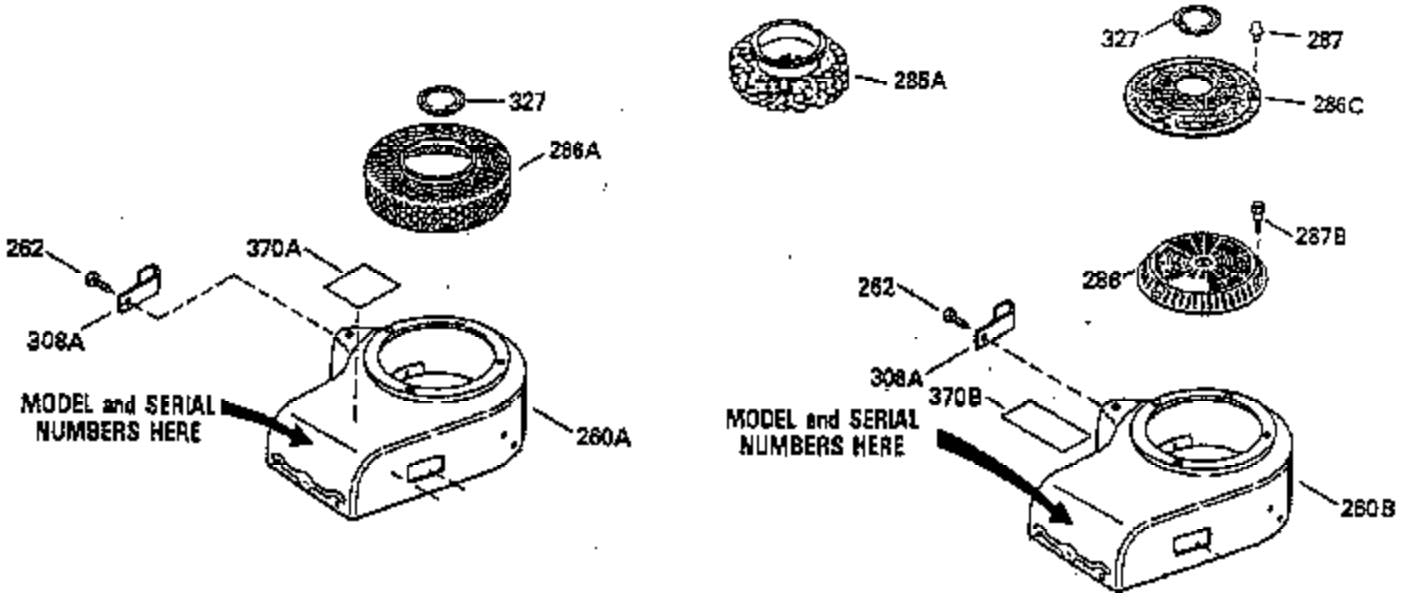

ILLUSTRATION SHOWS TYPICAL PARTS ONLY. ORDER BY PART NUMBER. PARTS NOT LISTED ARE SUPPLIED BY OEM. .

Ref #	Part Number	Qty	Description
64	30063		Screw, Torx T-30, 1/4-20 x 1/2"
239A	35408		Air Cleaner Gasket
243	650885		Screw, 1/4-20 x 1/2"
245	35403		Air Cleaner Filter (Incl. 234)
262	29747B		Screw, Torx T-40, 5/16-24 x 21/32"
262	26460		Fuel Line Clamp
286	35194		Starter Screen
287	29752		Nut & Lock Washer, 1/4-28
290	30705		Fuel Line
304	650549		Screw, 5-40 x 7/16"
325	34246		Wire Clip
370A	34686		Name Decal
380	632413		Carburetor (Incl. 184)