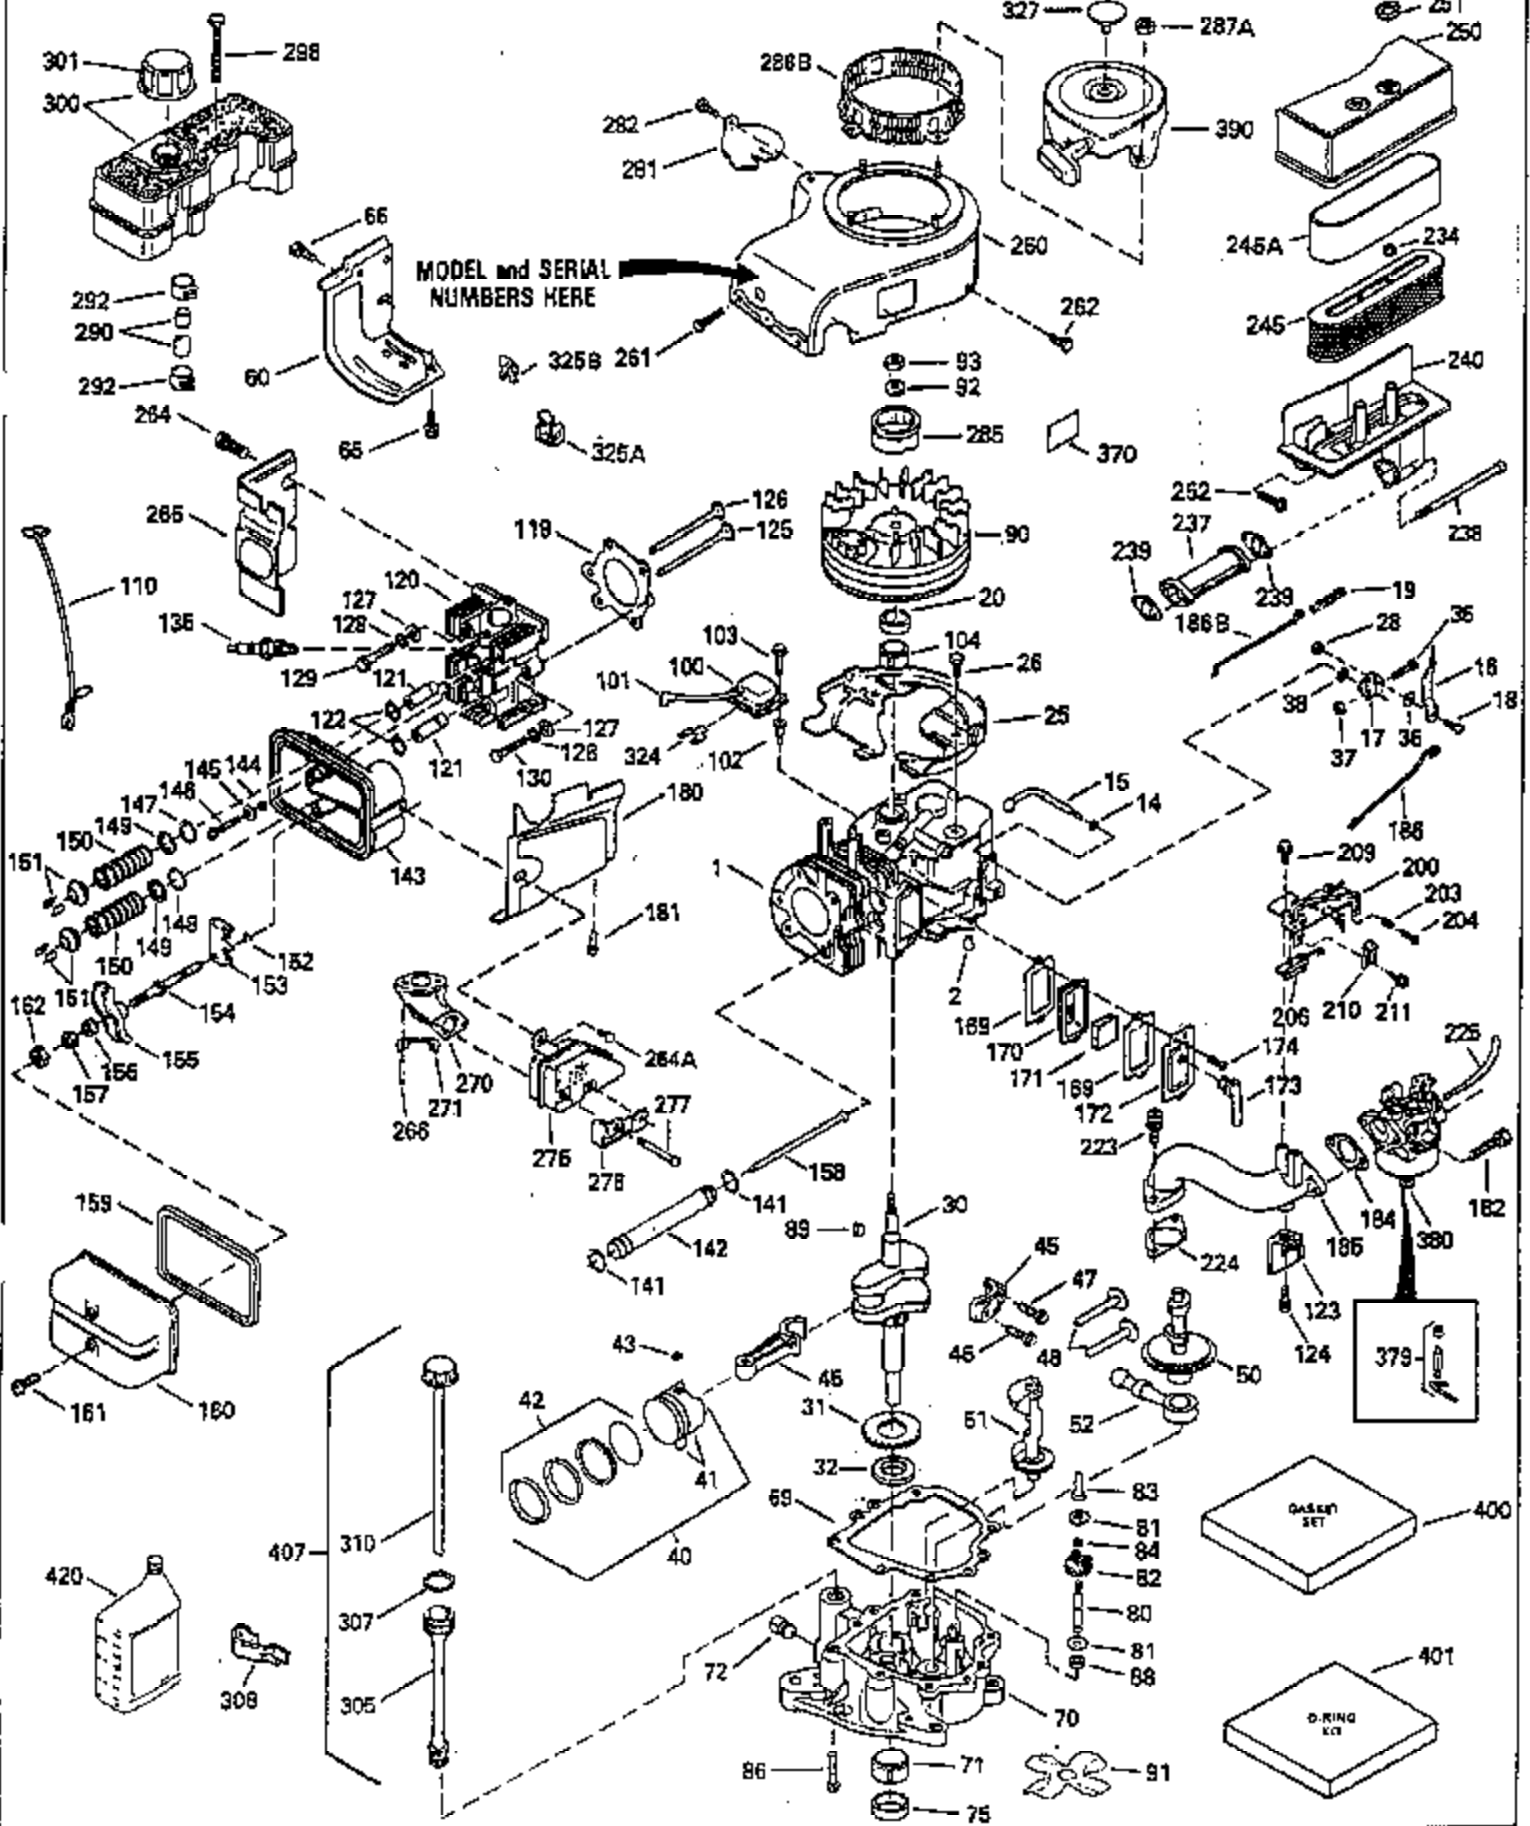

ILLUSTRATION SHOWS TYPICAL PARTS ONLY. ORDER BY PART NUMBER. PARTS NOT LISTED ARE SUPPLIED BY OEM.

Engine Parts List #1

Ref #	Part Number	Qty	Description
1	35399		Cylinder (Incl 2 & 20)
2	27652		Dowel Pin
14	28277		Washer
15	35324		Governor Rod
16	32651		Governor Lever
17	29916		Governor Lever Clamp
18	650548		Screw, 8-32 x 5/16"
19	35203		Control Spring
20	35319		Oil Seal
25	37861		Blower Housing Baffle
26	650561		Screw, 1/4-20 x 5/8"
28	30322		Lock Nut, 8-32
30	35336		Crankshaft
31	35327		Counterbalance Gear
35	29826		Screw, 10-32 x 3/4"
36	29918		Lock Washer
37	29216		Lock Nut, 10-32
38	29642		Retaining Ring
40	35339		Piston, Pin & Ring Set (Std.)
40	35777		Piston, Pin & Ring Set (.010 OS)
40	35341		Piston, Pin & Ring Set (.020 OS)
41	35329		Piston & Pin Ass'y. (Std.) (Incl. 43)
41	35430		Piston & Pin Ass'y. (.010 OS)
41	35431		Piston & Pin Ass'y. (.020 OS)
42	34866		Ring Set (Std.)
42	34867		Ring Set (.010 OS)
42	34868		Ring Set (.020 OS)
43	31919		Piston Pin Retaining Ring
45	35330A		Connecting Rod
45	34383		Connecting Rod (.010" US)
45	34384		Connecting Rod (.020" US)
47	650882		Connecting Rod Bolt
48	35313		Valve Lifter
50	35314A		Camshaft (MCR)
51	35315A		Counterbalance Weight
52	31356		Oil Pump Ass'y.
60	35316		Blower Housing Extension
64	30063		Screw, Torx T-30, 1/4-20 x 1/2"
65	650128		Screw, 10-24 x 1/2"
66	30063		Screw, Torx T-30, 1/4-20 x 1/2"
69	35317		* Flange Gasket
70	35401		Mounting Flange (Incl. 71, 72, 75 & 8
71	35377		Crankshaft Bushing
72	31927		Oil Drain Plug
75	35319		Oil Seal
80	35320		Governor Shaft
81	35479		Washer
82	35321		Governor Gear Ass'y.
83	35322		Governor Spool
84	29193		Retaining Ring
86	650833		Screw, 1/4-20 x 1-3/16"
88	31707A		Spacer (Incl. 81)
89	32589		Flywheel Key
90	611090		Flywheel
92	650880		Lock Washer
93	650881		Flywheel Nut
100	35135		Solid State Ignition
102	650872		Solid State Mounting Stud