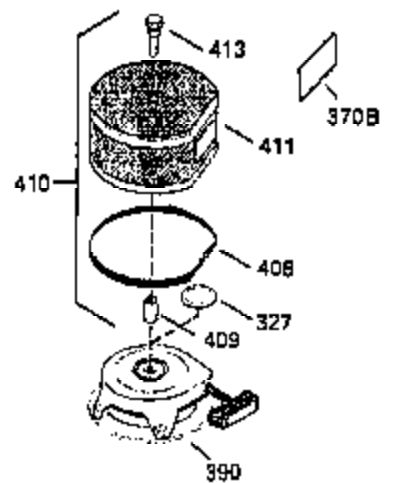

ILLUSTRATION SHOWS TYPICAL PARTS ONLY. ORDER BY PART NUMBER. PARTS NOT LISTED ARE SUPPLIED BY OEM. .

Ref #	Part Number	Qty	Description
64	30063		Screw, Torx T-30, 1/4-20 x 1/2"
239A	35408		Air Cleaner Gasket
243	650885		Screw, 1/4-20 x 1/2"
245	35403		Air Cleaner Filter (Incl. 234)
262	29747B		Screw, Torx T-40, 5/16-24 x 21/32"
262	26460		Fuel Line Clamp
286	35194		Starter Screen
287	29752		Nut & Lock Washer, 1/4-28
290	30705		Fuel Line
304	650549		Screw, 5-40 x 7/16"
325	34246		Wire Clip
370A	34686		Name Decal
380	632413		Carburetor (Incl. 184)

ILLUSTRATION SHOWS TYPICAL PARTS ONLY. ORDER BY PART NUMBER. PARTS NOT LISTED ARE SUPPLIED BY OEM.

OPTIONAL ELECTRIC STARTER MOTOR

OPTIONAL SPARK ARRESTOR

OPTIONAL DEBRIS SCREEN

Ref #	Part Number	Qty	Description
16	32651		Gobemor Lever
17	29916		Governor Lever Clamp
18	650548		Screw, 8-32 x 5/16"
19	35203		Control Spring
28	30322		Lock Nut, 8-32
35	29826		Screw, 10-32 x 3/4"
36	29918		Lock Washer
37	29216		Lock Nut, 10-32
38	29642		Retaining Ring
60	35316		Blower Housing Extension
62	650760		Screw, 8-32 x 3/8"
63	28545		Grommet
64	30063		Screw, Torx T-30, 1/4-20 x 1/2"
65	650128		Screw, 10-24 x 1/2"
66	30063		Screw, Torx T-30, 1/4-20 x 1/2"
68	33356		Ground Terminal
172	28425		Valve Cover
173	35350		Breather Tube
174	650128		Screw, 10-24 x 1/2"
182	650517		Screw, 1/4-20 x 27/32"
186A	35346		Choke Link
186	35302		Governor Link
210	27793		Conduit Clip
211	28942		Screw, 10-32 x 3/8"
239A	35408		Air Cleaner Gasket
243	650885		Screw, 1/4-20 x 1/2"
266	650876		Screw, 5/16-18 x 1-1/4"
270	35292		Exhaust Manifold
271	35293		Locking Plate
276	35348		Locking Plate
277	650877		Screw, 5/16-18 x 4-1/2"
284	35428		Muffler Deflector
284A	650760		Screw, 8-32 x 3/8"
304	650549		Screw, 5-40 x 7/16"
325	34246		Wire Clip
363	34148		Spring
380	632413		Carburetor (Incl. 184)
390	590479		Rewind Starter